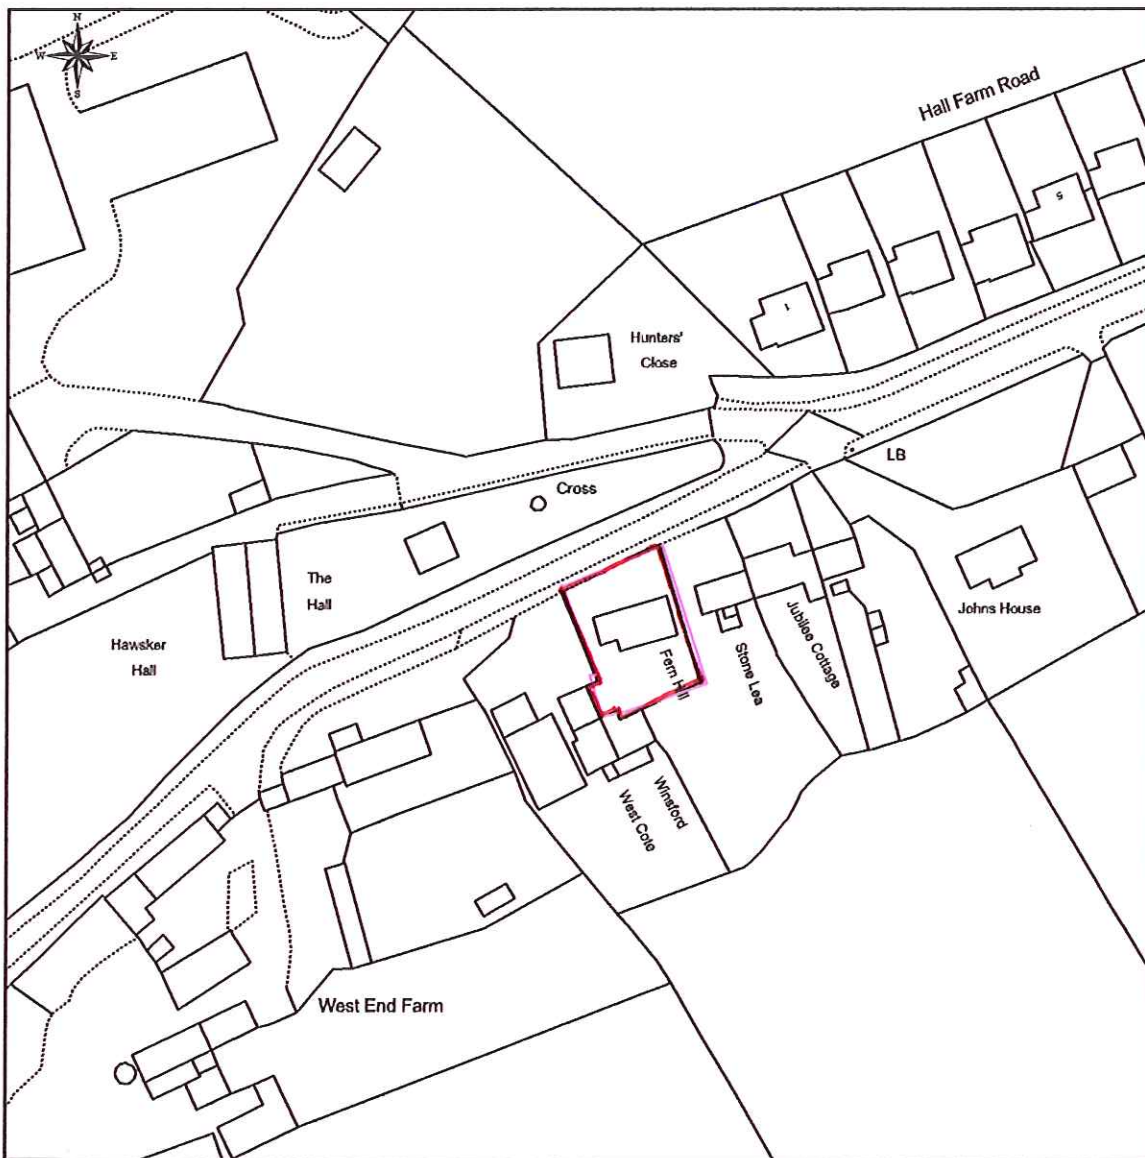

REF/NO NYM/2017/0484/INVALID

Fern Hill, Low Hawsker, Whitby YO22 4LE

This Plan includes the following Licensed Data: OS MasterMap Black and White PDF Location Plan by the Ordnance Survey National Geographic Database and incorporating surveyed revision available at the date of production. Reproduction in whole or in part is prohibited without the prior permission of Ordnance Survey. The representation of a road, track or path is no evidence of a right of way. The representation of features, as lines is no evidence of a property boundary. © Crown copyright and database rights, 2017. Ordnance Survey 0100031673

0m 20m 40m 60m 80m 100m

Scale: 1:1250, paper size: A4

Mr D Eccles
location plan

NYMNP
03 AUG 2017

plans ahead by emapsite™

Prepared by: mike mocabe, 24-07-2017