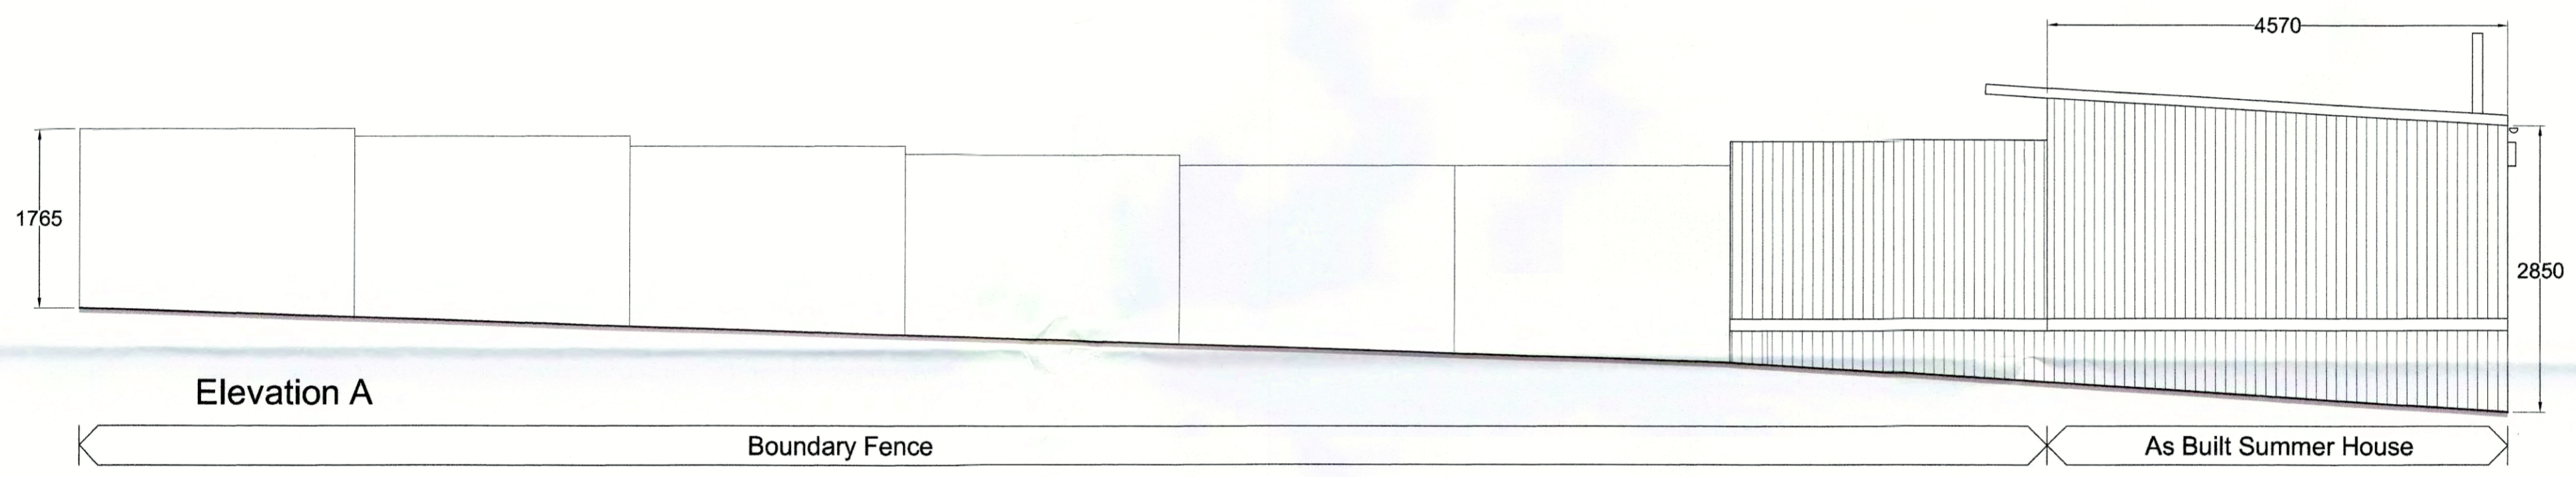

NYMNP
30 OCT 2017

Drawing No H2171002/3	Drawn by GF	Date 27.10.17	Project Field House, Robin Hood Day
Revision	Checked by SH	Scale 1:50@A2	Client
Drawing As Built Elevations			LANDSCAPE PLANNING PARTNERSHIP
Status			LANDSCAPE PLANNING PARTNERSHIP LTD 111-113 SOUTH BRIDGE STREET, LONDON, E1C 7BT 2