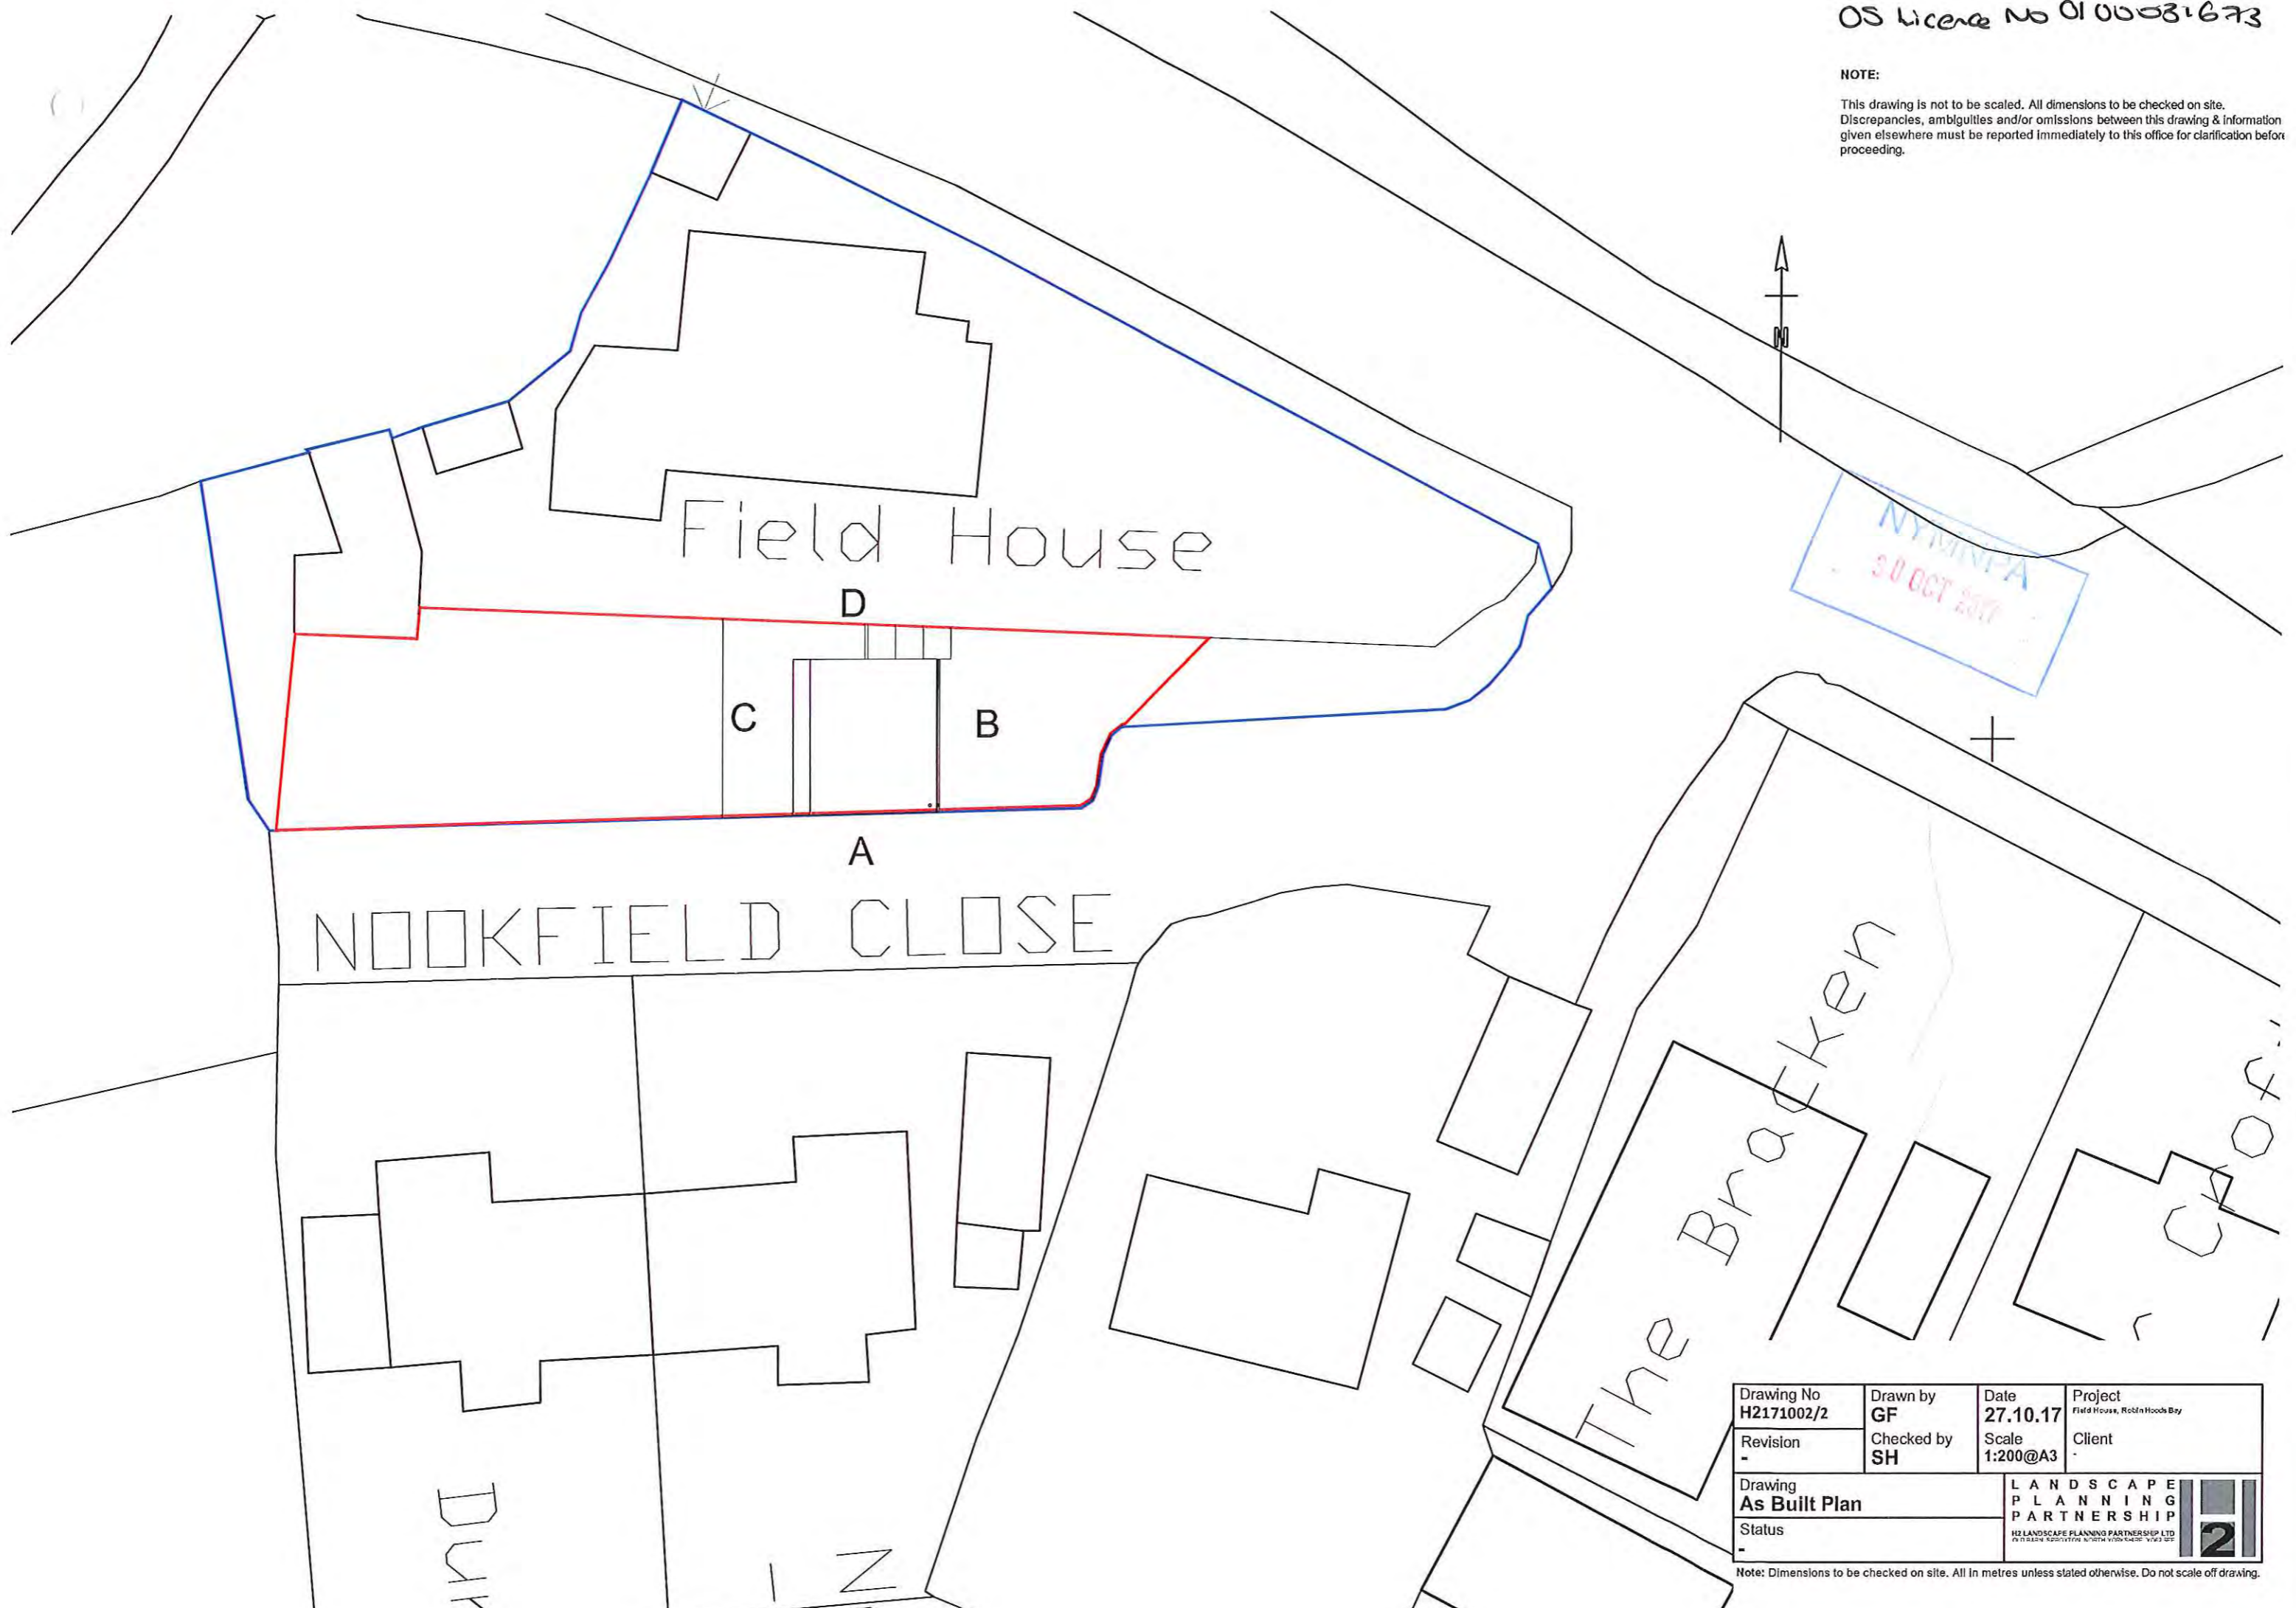

Drawing No <b>H2171002/2</b>	Drawn by <b>GF</b>	Date <b>27.10.17</b>	Project Field House, Robin Hood Bay
Revision -	Checked by <b>SH</b>	Scale <b>1:200@A3</b>	Client -
Drawing <b>As Built Plan</b>			<b>LANDSCAPE PLANNING PARTNERSHIP</b> <small>H2 LANDSCAPE PLANNING PARTNERSHIP LTD 10 THE BARN, ROBINHOOD BAY, NORTH YORKSHIRE YO21 2EE</small> 
Status -			

Note: Dimensions to be checked on site. All in metres unless stated otherwise. Do not scale off drawing.

NYMNP  
30 OCT 2017

Drawing No <b>H2171002/3</b>	Drawn by <b>GF</b>	Date <b>27.10.17</b>	Project Field House, Robin Hood Day
Revision	Checked by <b>SH</b>	Scale <b>1:50@A2</b>	Client
Drawing <b>As Built Elevations</b>			LANDSCAPE PLANNING PARTNERSHIP
Status			LANDSCAPE PLANNING PARTNERSHIP LTD 111-113 SOUTH BRIDGE STREET, LONDON, E1C 7BT <b>2</b>