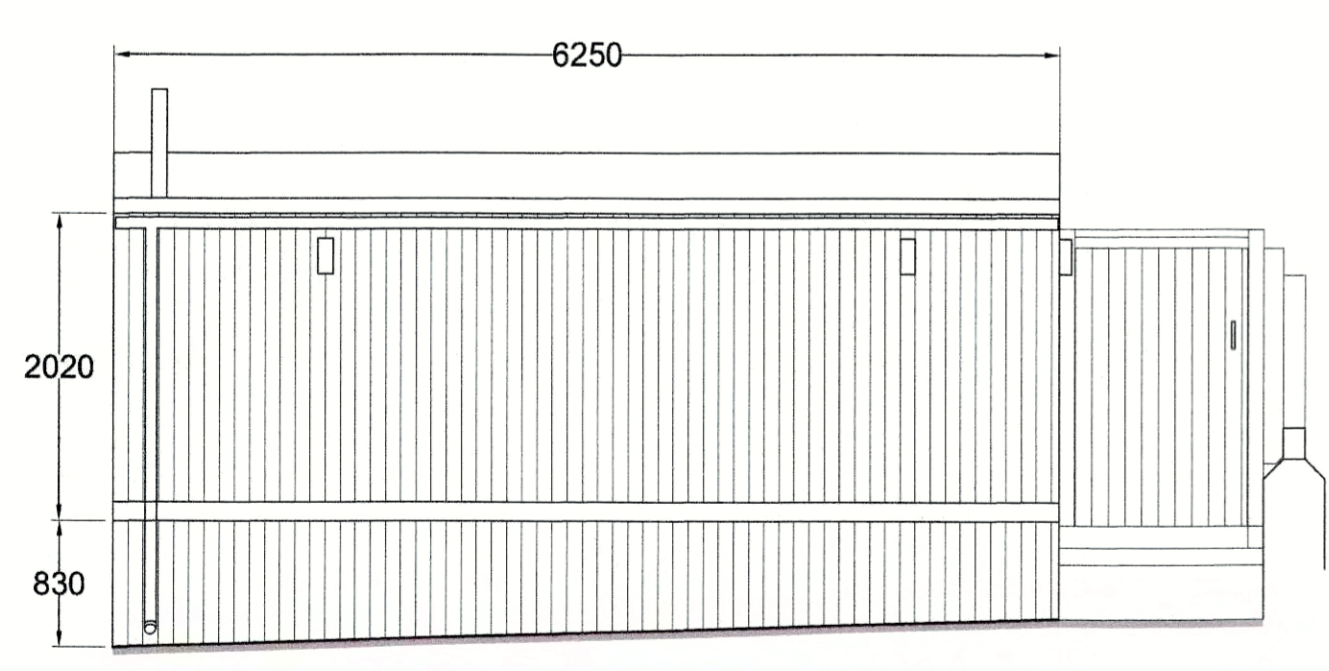

NYMNP
30 OCT 2017

Drawing No H2171002/3	Drawn by GF	Date 27.10.17	Project Field House, Robin Hood Day
Revision	Checked by SH	Scale 1:50@A2	Client
Drawing As Built Elevations			LANDSCAPE PLANNING PARTNERSHIP
Status			LANDSCAPE PLANNING PARTNERSHIP LTD 111-113 SOUTH BRIDGE STREET, LONDON, E1C 7BT 2