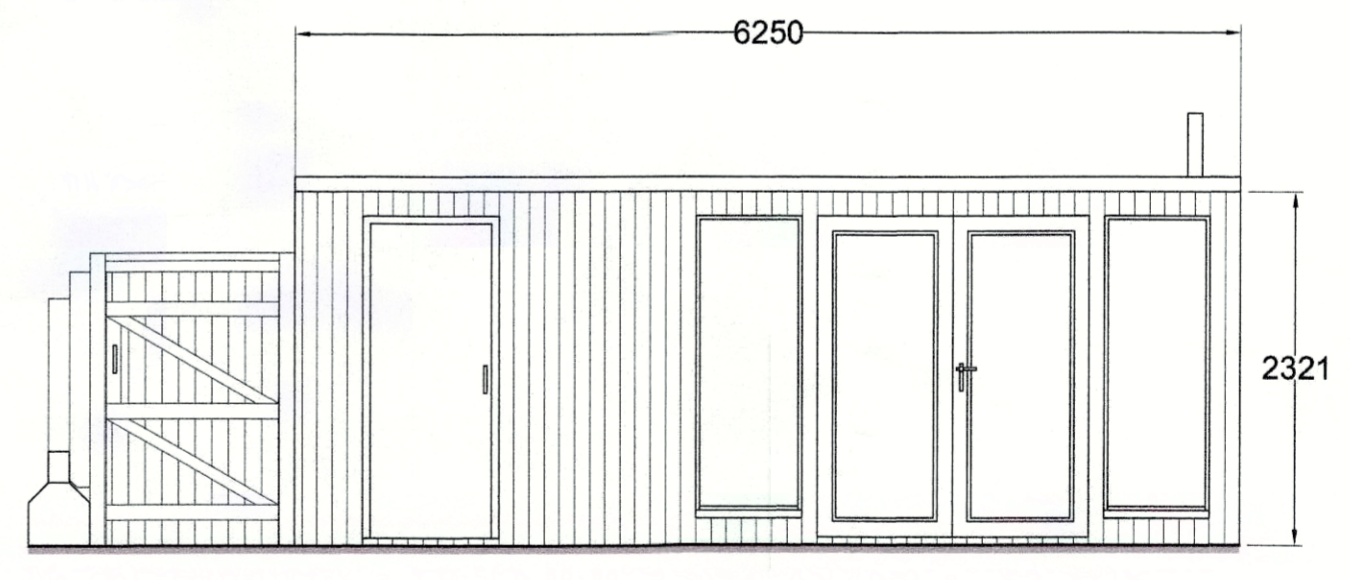

NYMNP
30 OCT 2017

Drawing No H2171002/3	Drawn by GF	Date 27.10.17	Project Field House, Robin Hood Day
Revision	Checked by SH	Scale 1:50@A2	Client
Drawing As Built Elevations			LANDSCAPE PLANNING PARTNERSHIP
Status			LANDSCAPE PLANNING PARTNERSHIP LTD 111-113 SOUTH BRIDGE STREET, LONDON, E1C 7BT 2