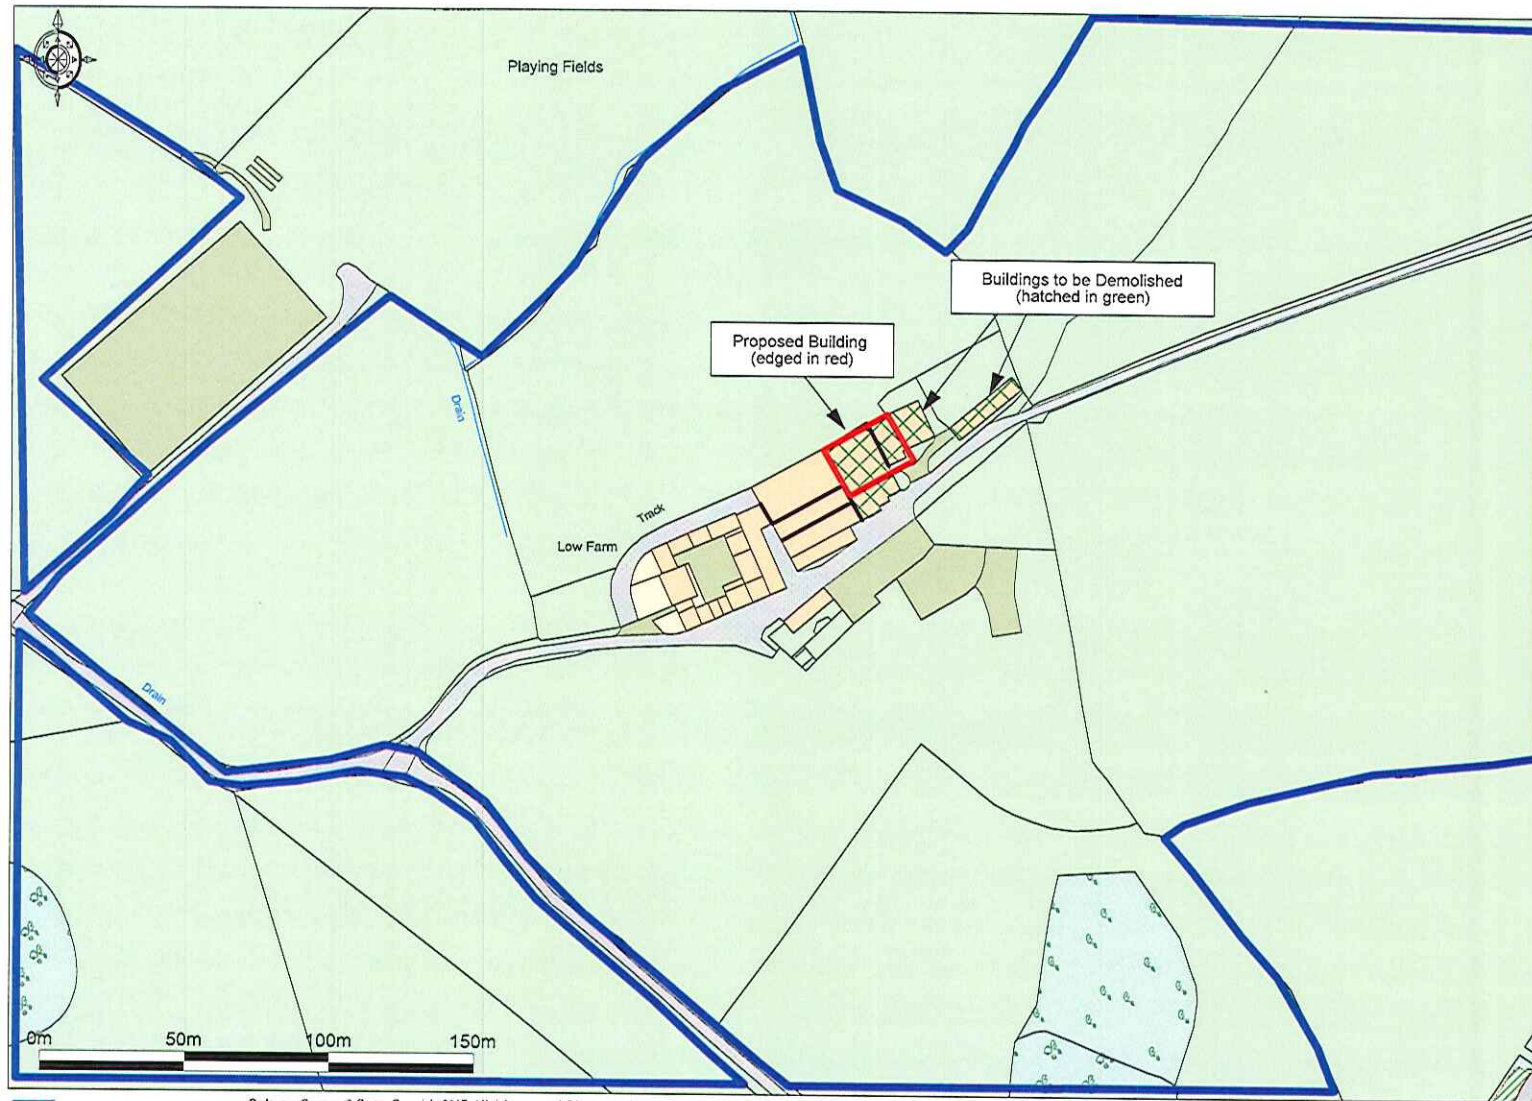

LOCATION PLAN  
Proposed Building at Low Farm, Fylingthorpe, Whitby

Promap®

Ordnance Survey © Crown Copyright 2017. All rights reserved. Licence number 100022432. Plotted Scale - 1:2500

SCALE 1:2500 @ A4