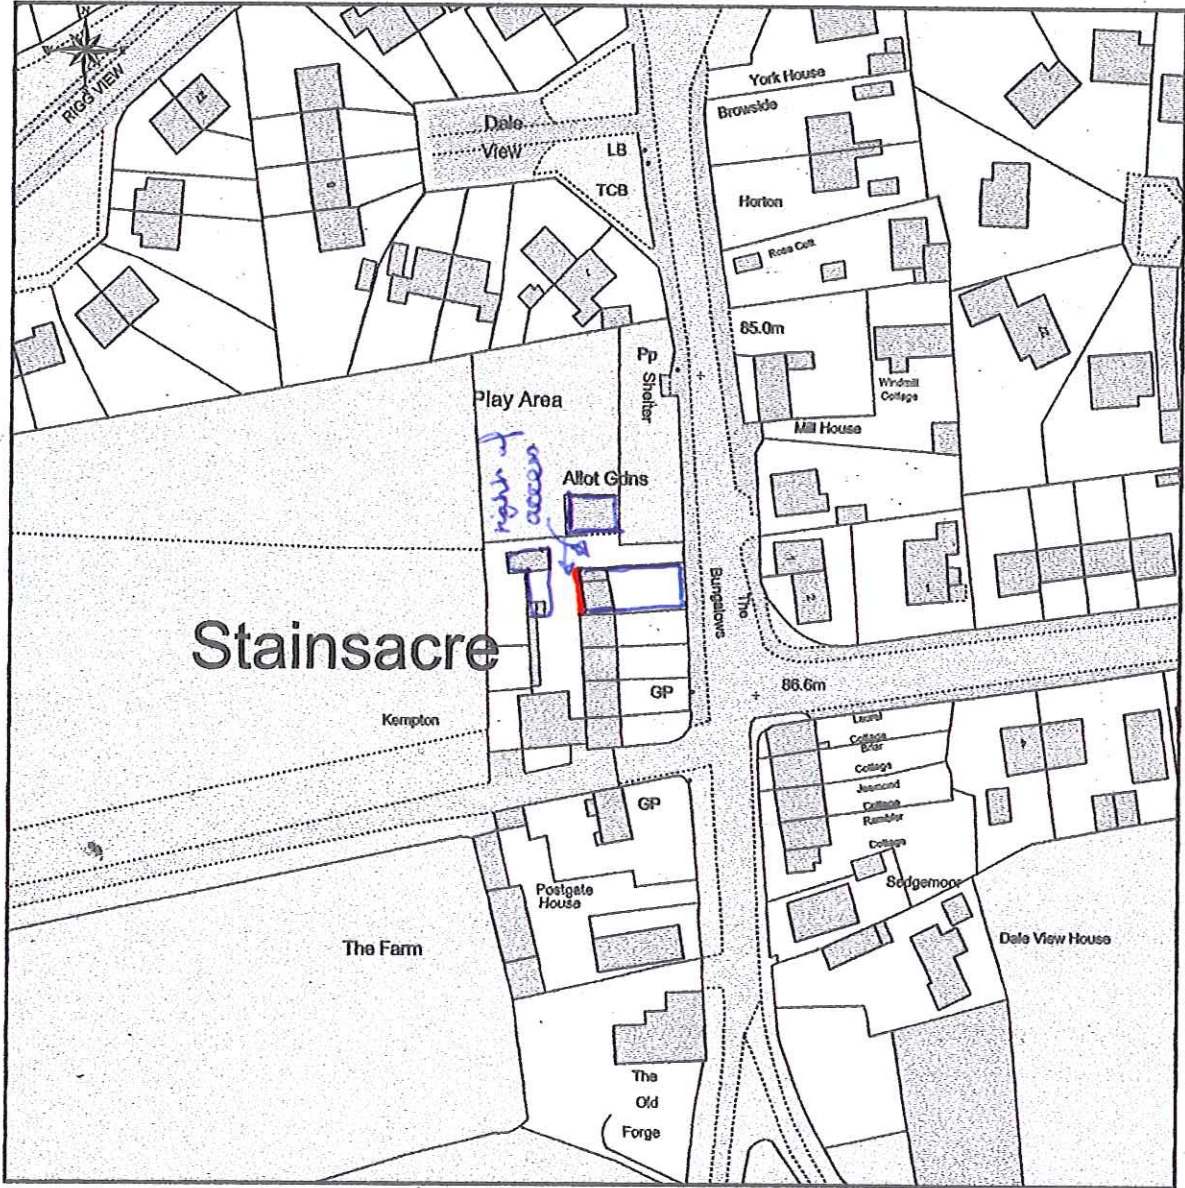

Location Plan of YO22 4NT

This Plan includes the following Licensed Data: OS MasterMap Colour PDF Location Plan by the Ordnance Survey National Geographic Database and incorporating surveyed revision available at the date of production. Reproduction in whole or in part is prohibited without the prior permission of Ordnance Survey. The representation of a road, track or path is no evidence of a right of way. The representation of features, as lines is no evidence of a property boundary. © Crown copyright and database rights, 2017. Ordnance Survey 0100031873

0m 20m 40m 60m 80m 100m

Scale: 1:1250, paper size: A4

NYMNPA
 06 SEP 2017

plans ahead by emapsite[®]

Prepared by: Brian Harrison, 30-08-201