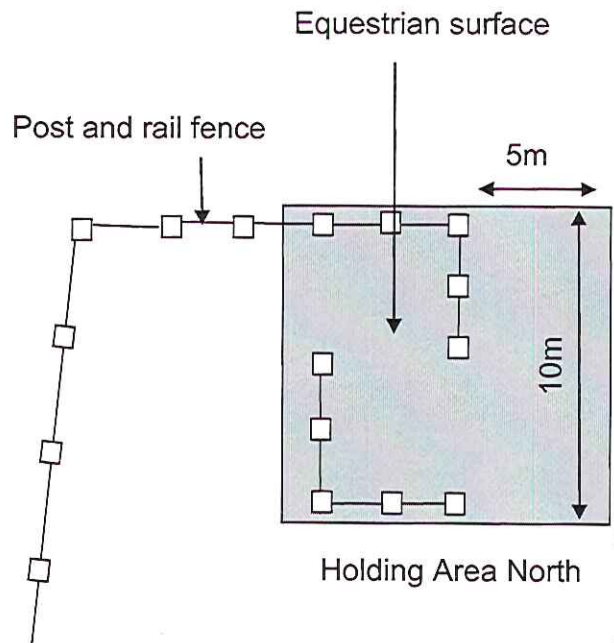

.....

.....

.....

.....

Equestrian Crossing A171

Birds eye view

AMENDED
Notes

NYMNP
04 OCT 2017

Existing Gate

A171 ROAD

Drawing not to scale

North York Moors National
Park Authority
The Old Vicarage
Bondgate
Helmsley YO62 5BP
01439 772700

Site Plan

Printed: 22 September 2017

By: Naomi Green

Scale: 1:1250