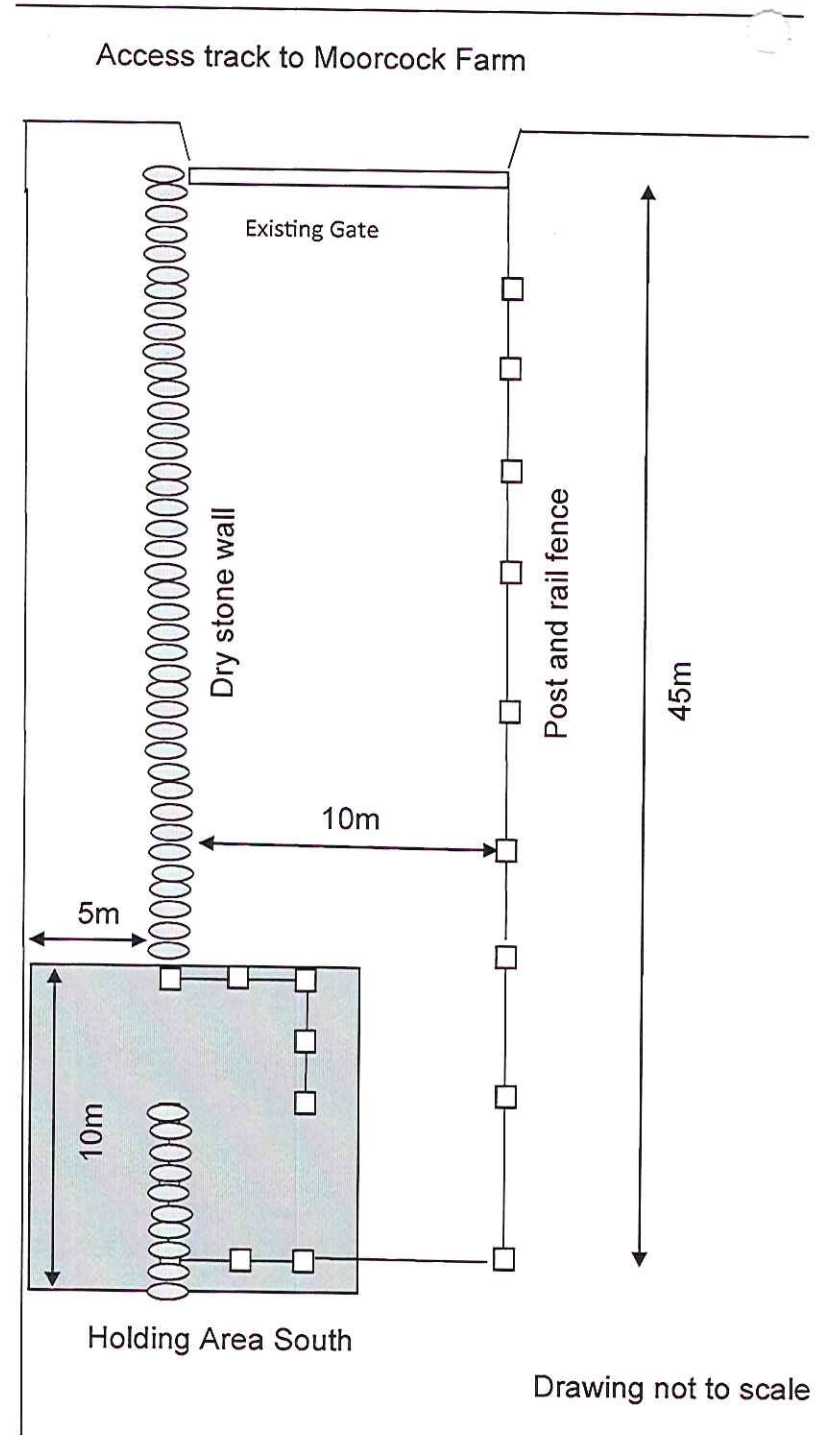

Amendments/Additional Information

- Amended layout of buildings/outside areas
- Additional background information
- Amended design
- Revised access arrangements
- Change of description of proposed development
- Change in site boundaries
- Other (as specified below)

.....

.....

.....

.....

Equestrian Crossing A171

Birds eye view

AMENDED
Notes

NYMNP
04 OCT 2017

Existing Gate

A171 ROAD

Drawing not to scale

North York Moors National
Park Authority
The Old Vicarage
Bondgate
Helmsley YO62 5BP
01439 772700

Site Plan

Printed: 22 September 2017

By: Naomi Green

Scale: 1:1250