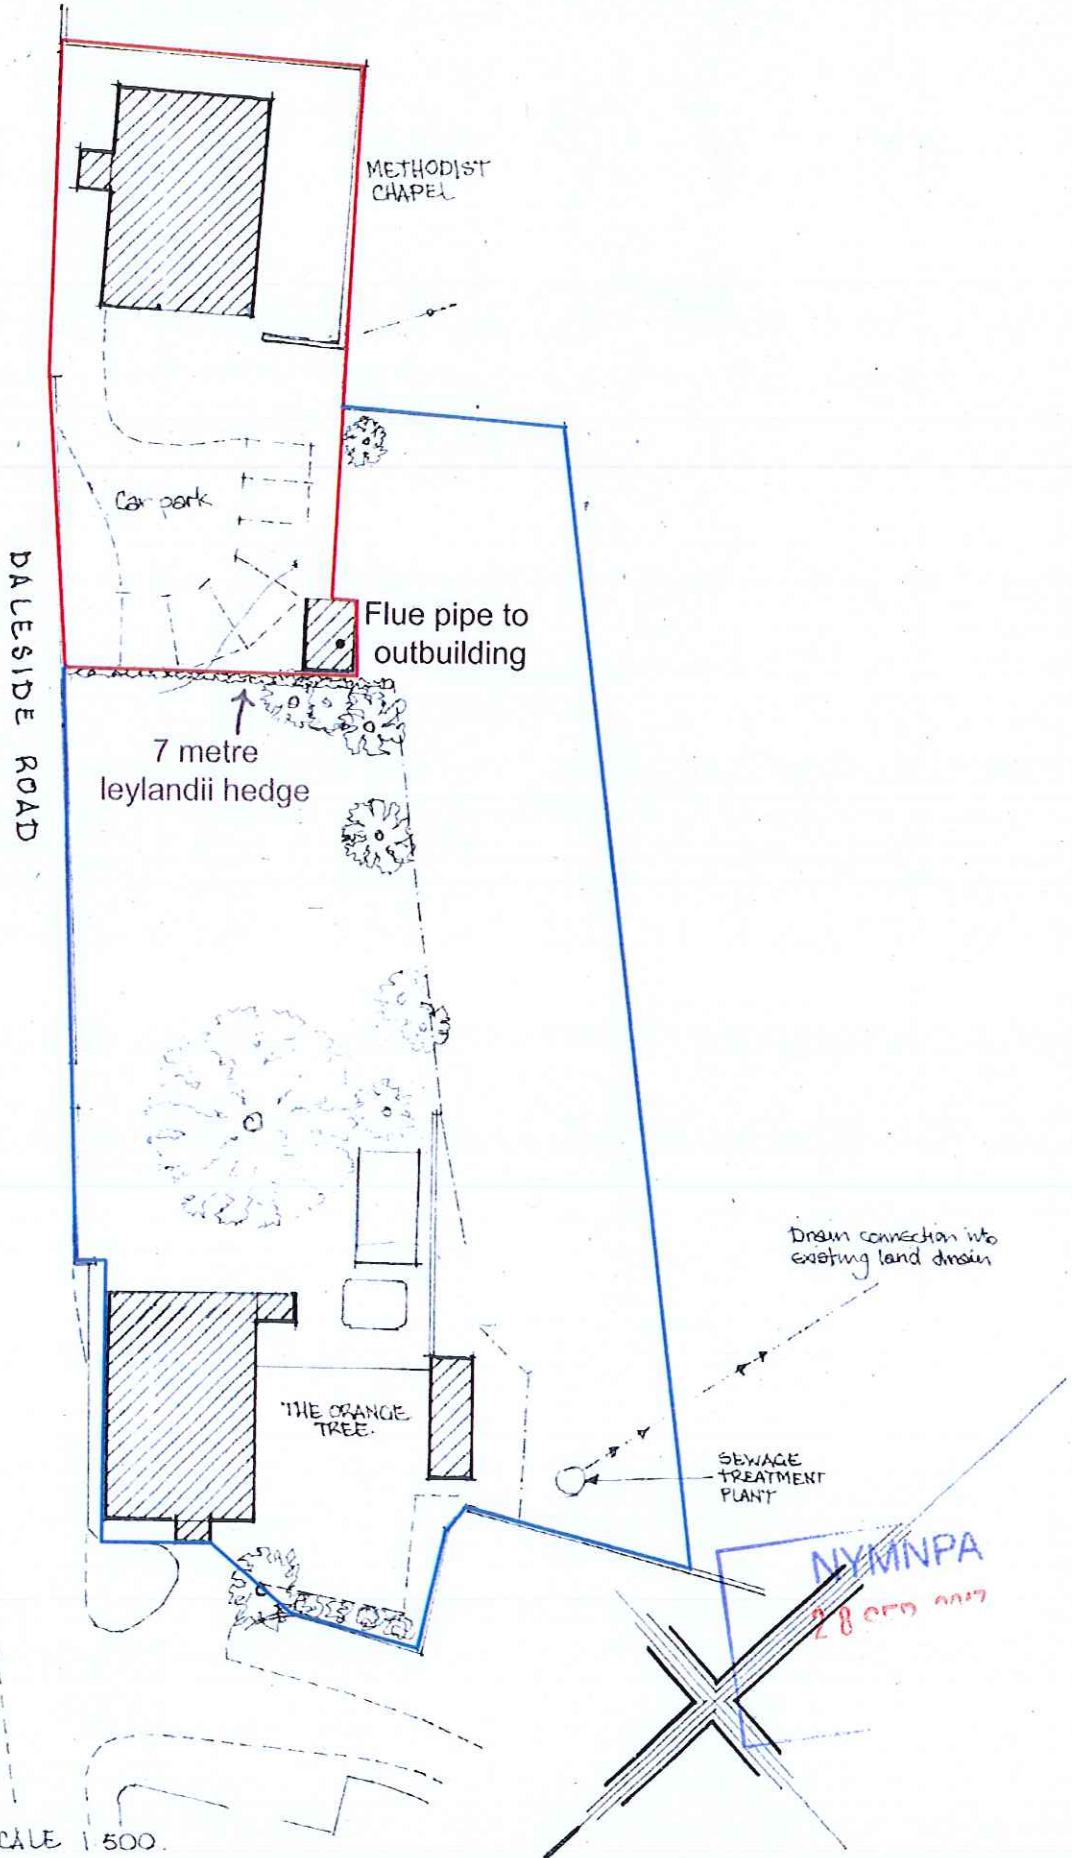

PLAN REFERRED TO  
ROSEDALE EAST

SCALE 1:500

Flue Pipe to Outbuilding  
The Old Chapel  
Rosedale East  
Pickering  
Y018 8RH

25th September 2017

NYMANPA  
28 SEP 2017

Scale:  
1:100