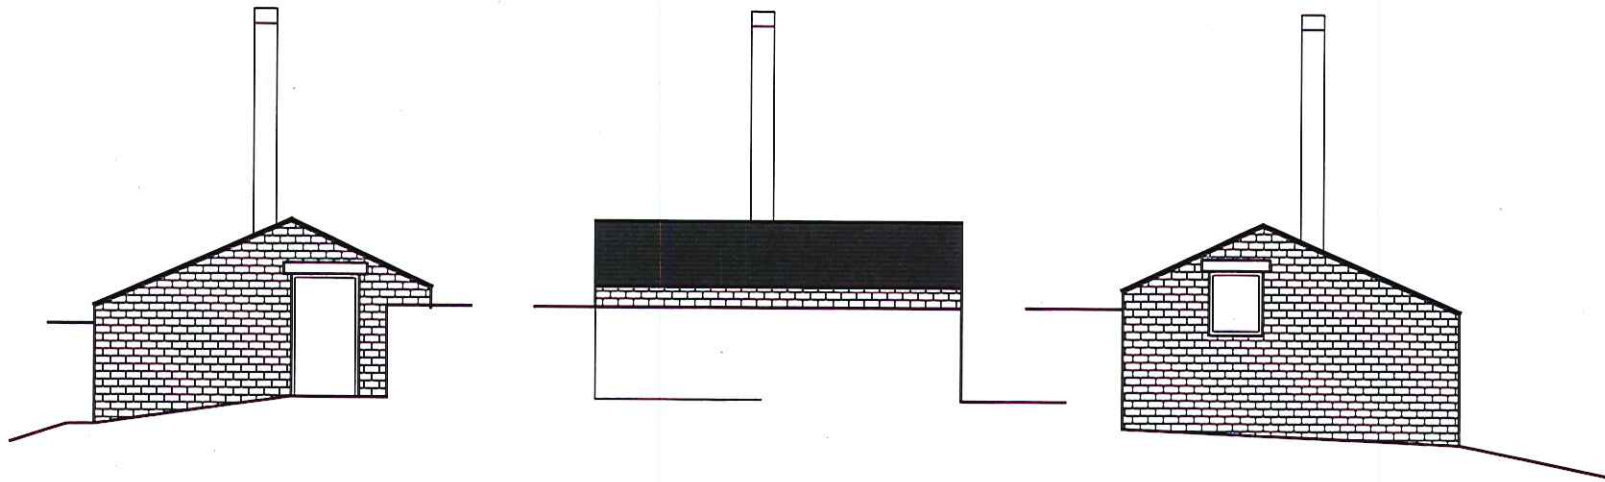

PLAN REFERRED TO  
ROSEDALE EAST

SCALE 1:500

Flue Pipe to Outbuilding  
The Old Chapel  
Rosedale East  
Pickering  
Y018 8RH

25th September 2017

NYMANPA  
28 SEP 2017

Scale:  
1:100