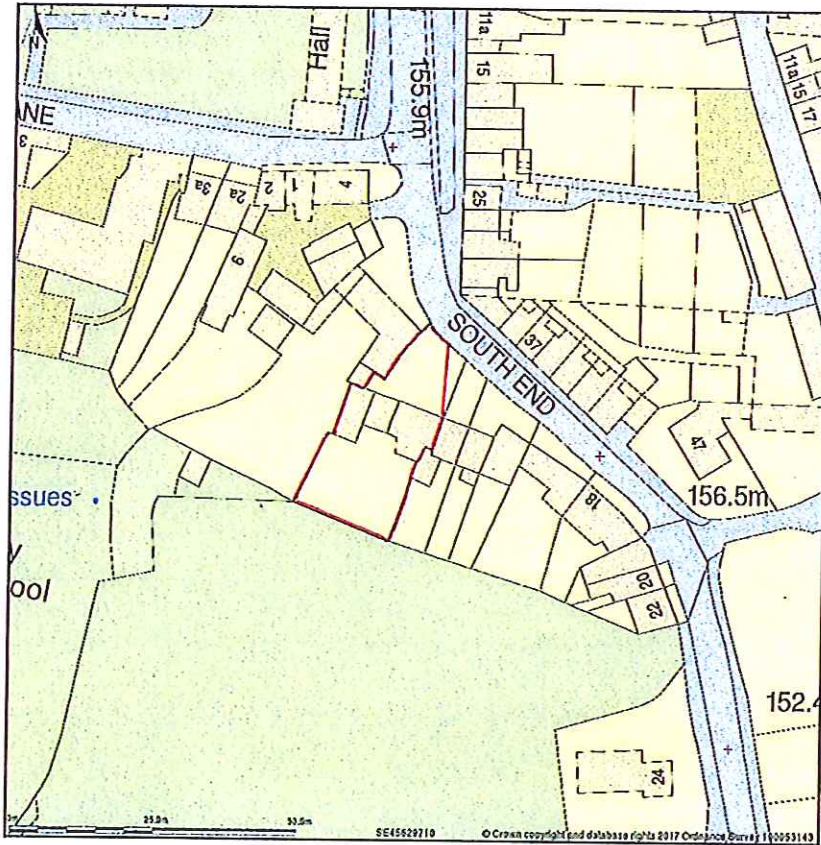

10 South End Osmotherley North Yorkshire DL6 3BL

Site Plan shows area bounded by: 445558.85, 497037.29 445700.27, 497178.71 (at a scale of 1:1250), OSGridRef: SE45629710. The representation of a road, track or path is no evidence of a right of way. The representation of features as lines is no evidence of a property boundary.

Produced on 14th Oct 2017 from the Ordnance Survey National Geographic Database and incorporating surveyed revision available at this date. Reproduction in whole or part is prohibited without the prior permission of Ordnance Survey. © Crown copyright 2017. Supplied by www.buyaplan.co.uk a licensed Ordnance Survey partner (100053143). Unique plan reference: #00266376-8AAF88