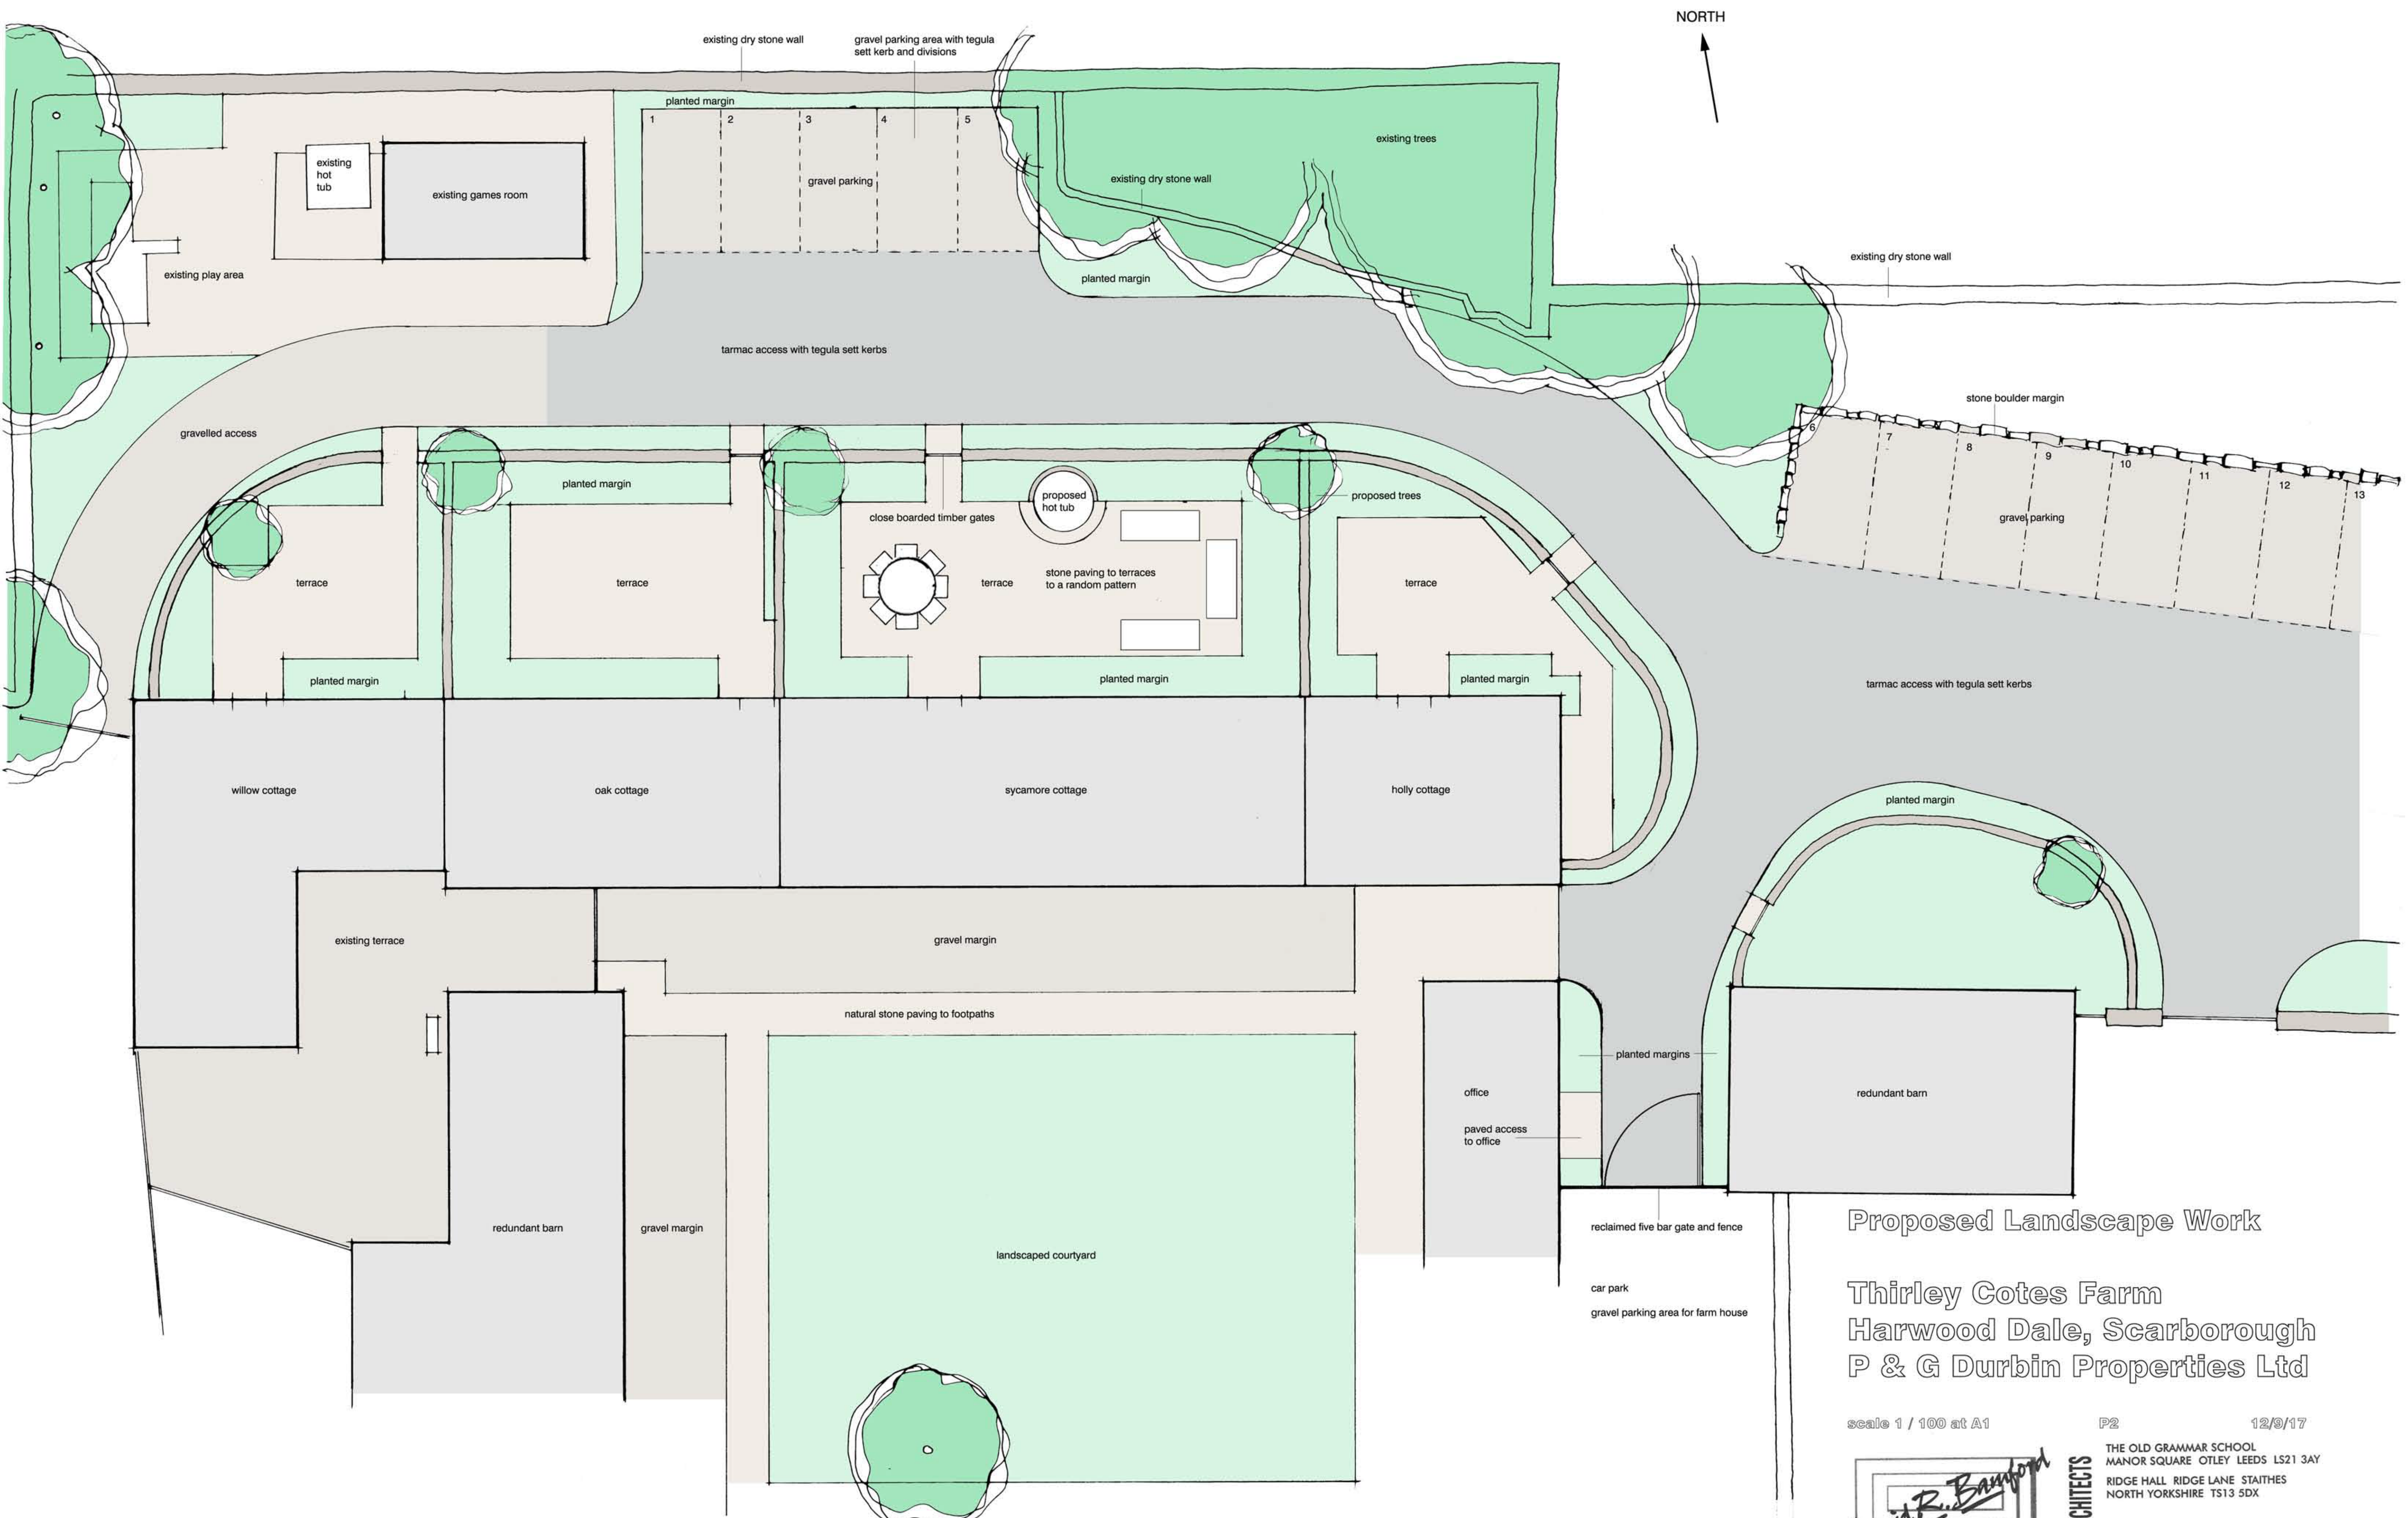

NORTH
↑

Site Layout Plan

North Elevation of Farm through car park

scale 1 / 200 at A1

P1

5/10/17

THE OLD GRAMMAR SCHOOL
MANOR SQUARE OTLEY LEEDS LS21 3AY
RIDGE HALL RIDGE LANE STAITHES
NORTH YORKSHIRE TS13 5DX

NORTH

Proposed Landscape Work

Thirley Cotes Farm
 Harwood Dale, Scarborough
 P & G Durbin Properties Ltd

scale 1 / 100 at A1

P2 12/3/17

David R. Bamford
 ARCHITECTS

THE OLD GRAMMAR SCHOOL
 MANOR SQUARE OTLEY LEEDS LS21 3AY
 RIDGE HALL RIDGE LANE STAITHES
 NORTH YORKSHIRE TS13 5DX