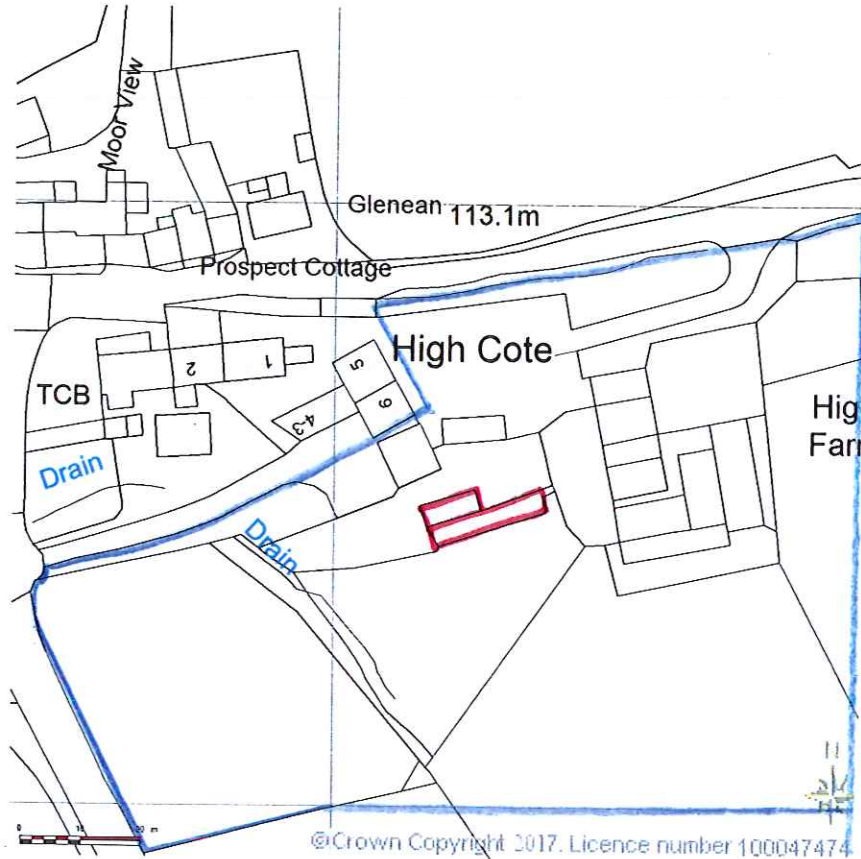

SITE LOCATION PLAN
AREA 2 HA
SCALE 1:1250 on A4
CENTRE COORDINATES: 492917, 507462

Supplied by Streetwise Maps Ltd
www.streetwise.net
Licence No: 100047474
18/10/2017 16:10

NYMIPA
09 NOV 2017