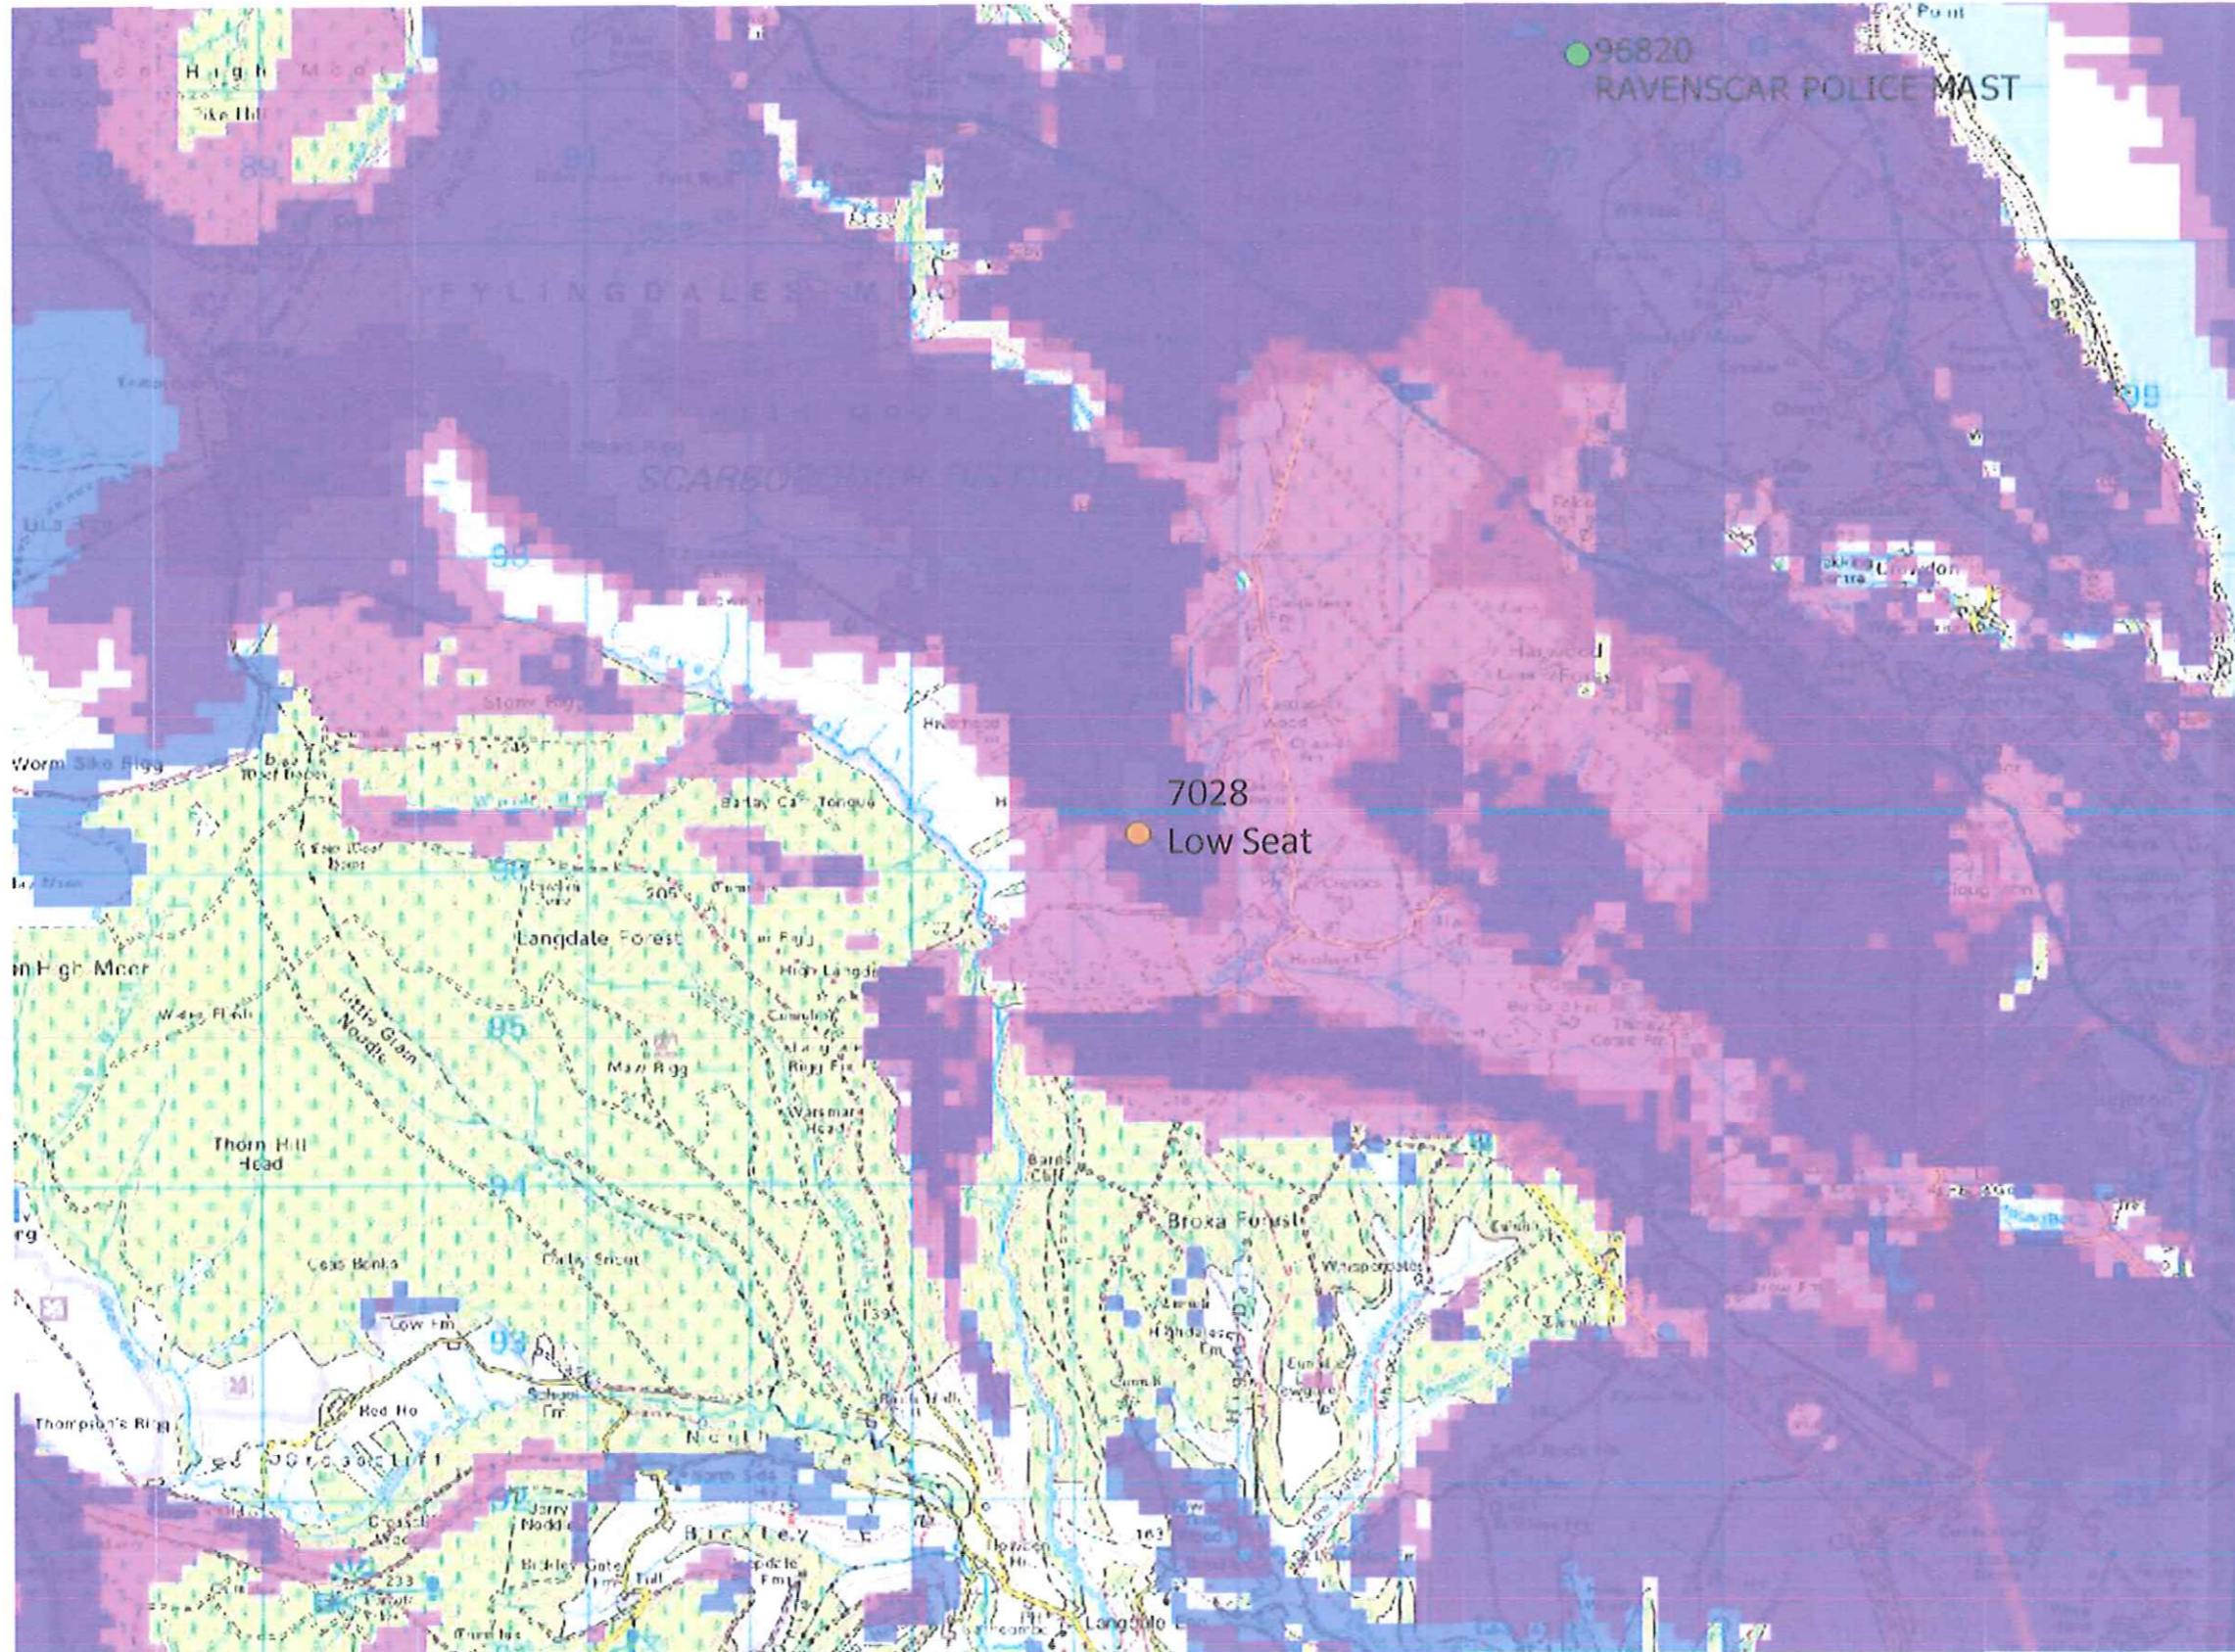

Site Coverage Plots

75378_ESN7028_Low Seat

NYMNP
13 NOV 2017

Existing Coverage Excluding: 'Low Seat'

NYMNP
13 NOV 2017

- Existing Live Sites
- Planned Site
- LTE800MHz
- LTE1800MHz
- Overlapping 1800/800

Existing Coverage Including: 'Low Seat'

NYMNPA
13 NOV 2017

- Existing Live Sites
- Planned Site
- LTE800MHz
- LTE1800MHz
- Overlapping 1800/800

'Low Seat' In Isolation

NYMNP
13 NOV 2017

- Existing Live Sites
- Planned Site
- LTE1800MHz
- LTE1800MHz
- Overlapping 1800/800