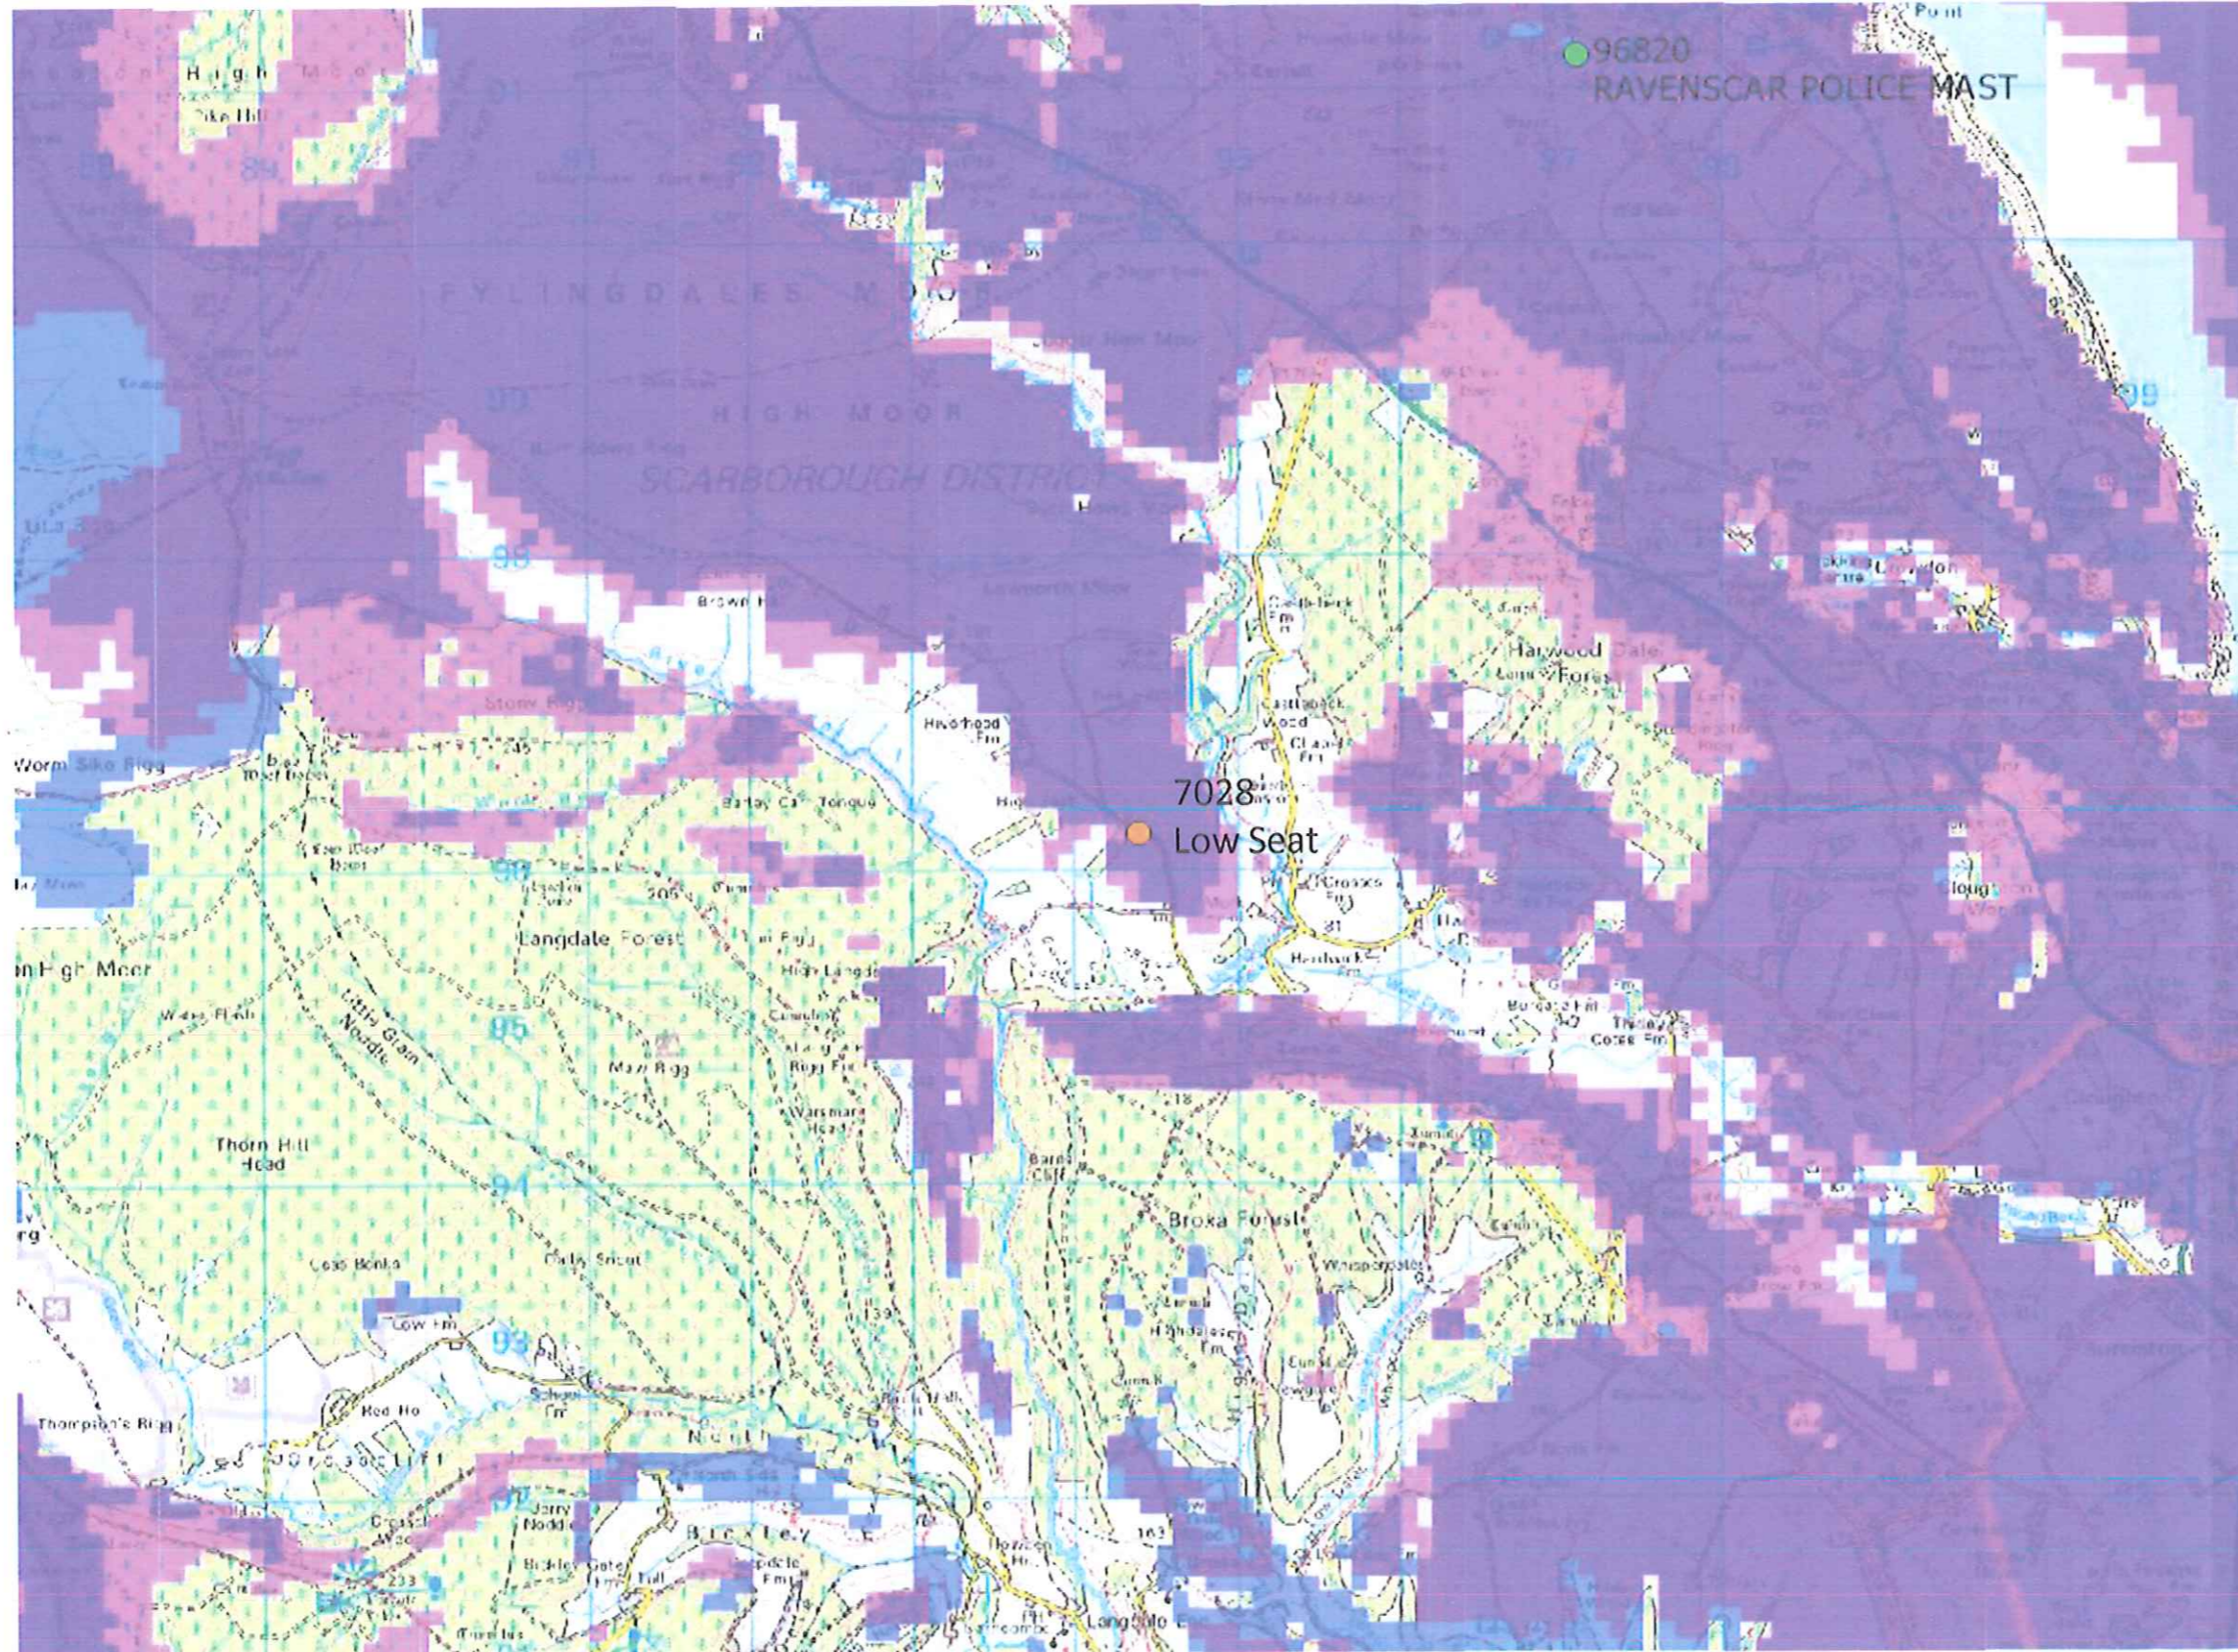

Site Coverage Plots

75378_ESN7028_Low Seat

NYMNP
13 NOV 2017

Existing Coverage Excluding: 'Low Seat'

NYMNP
13 NOV 2017

- Existing Live Sites
- Planned Site
- LTE800MHz
- LTE1800MHz
- Overlapping 1800/800

Existing Coverage Including: 'Low Seat'

NYMNPA
13 NOV 2017

- Existing Live Sites
- Planned Site
- LTE800MHz
- LTE1800MHz
- Overlapping 1800/800

'Low Seat' In Isolation

NYMNP
13 NOV 2017

- Existing Live Sites
- Planned Site
- LTE1800MHz
- LTE1800MHz
- Overlapping 1800/800