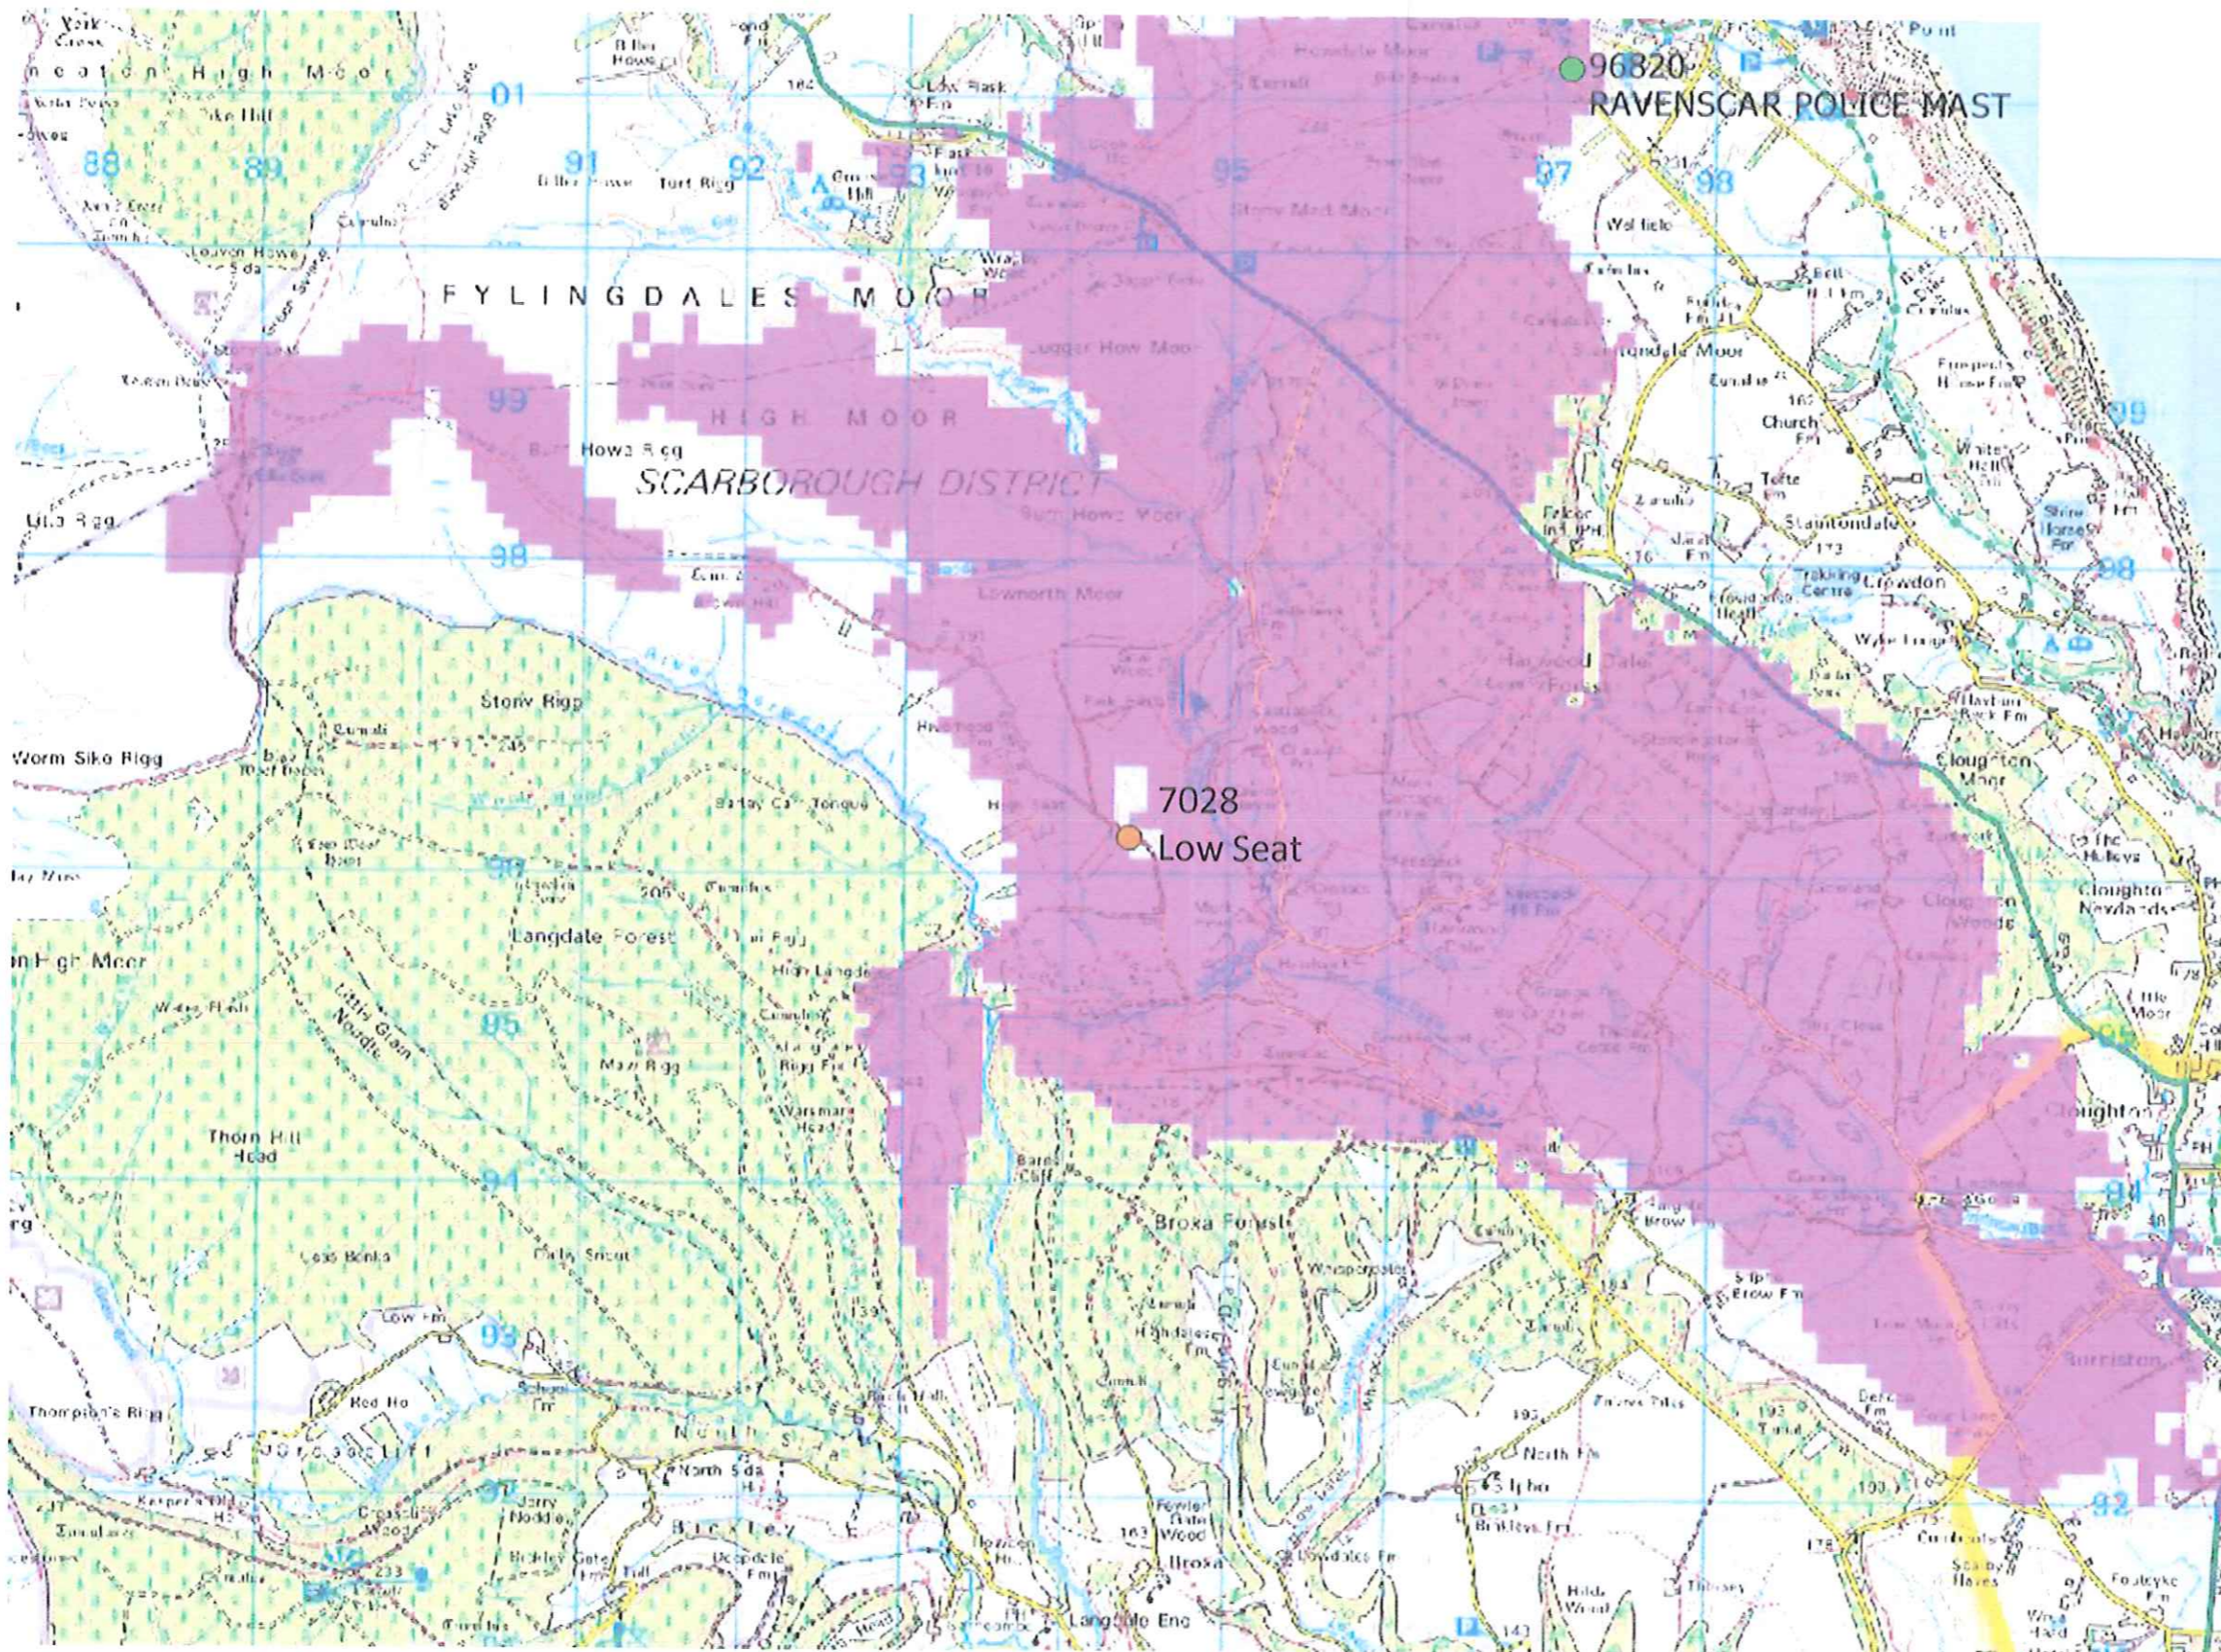

Site Coverage Plots

75378_ESN7028_Low Seat

NYMNP
13 NOV 2017

Existing Coverage Excluding: 'Low Seat'

NYMNP
13 NOV 2017

- Existing Live Sites
- Planned Site
- LTE800MHz
- LTE1800MHz
- Overlapping 1800/800

Existing Coverage Including: 'Low Seat'

NYMNPA
13 NOV 2017

- Existing Live Sites
- Planned Site
- LTE800MHz
- LTE1800MHz
- Overlapping 1800/800

'Low Seat' In Isolation

NYMNP
13 NOV 2017

- Existing Live Sites
- Planned Site
- LTE1800MHz
- LTE1800MHz
- Overlapping 1800/800