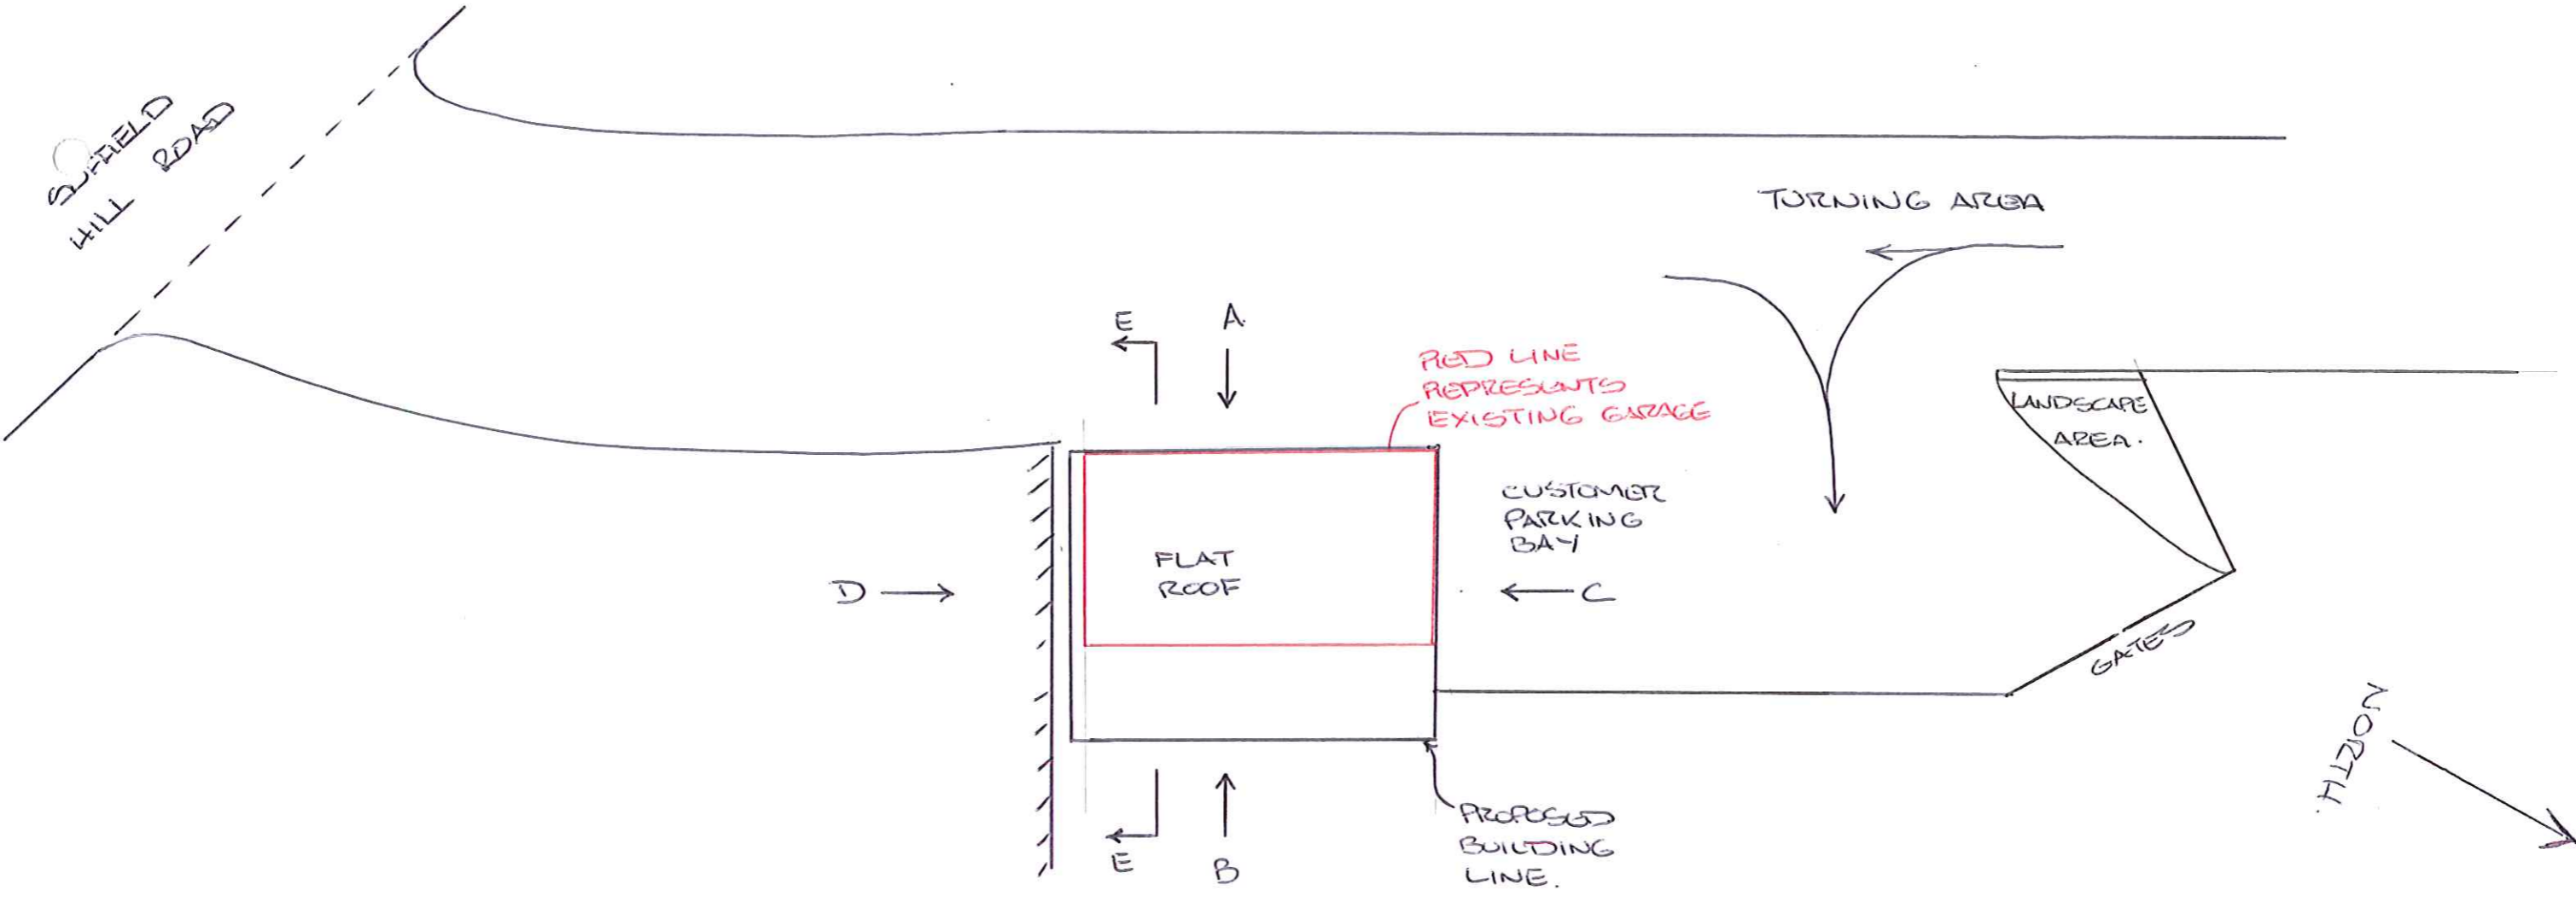

SUFFIELD  
HILL ROAD

NORTH

ELEVATIONS & PLAN AS EXISTING

VIEW A

VIEW B

VIEW C

VIEW D

NVA/11/17  
21 NOV 2017

PROPOSED DEMOLITION OF EXISTING GARAGE  
& CHANGE OF USE TO LAND AT CARRCROFT,  
SUFFIELD HILL, SCARBOROUGH, NORTH YORKSHIRE  
YO13 0BH.  
FOR: MRS DAWN ROGERS.

SCALE: 1:100 (AT A3)  
DATE: NOVEMBER 2017  
REF: 1250/01  
DRAWN: HCR.  
CONTACT NUMBER 07771 818882

VIEW A

VIEW B

VIEW C

VIEW D

CROSS SECTION E-E

NYMNPA  
21 NOV 2017

PROPOSED DEMOLITION OF EXISTING GARAGE  
& CHANGE OF USE TO LAND AT CARDCROFT,  
SUFFIELD HILL, SCARBOROUGH, NORTH YORKSHIRE  
YD13 0BH

FOR: MRS DAWN ROGERS

SCALE: 1:100 (AT A3)  
DATE: NOVEMBER 2017  
REF: 1250/02  
DRAWN: HCR  
CONTACT NUMBER 07711 818882