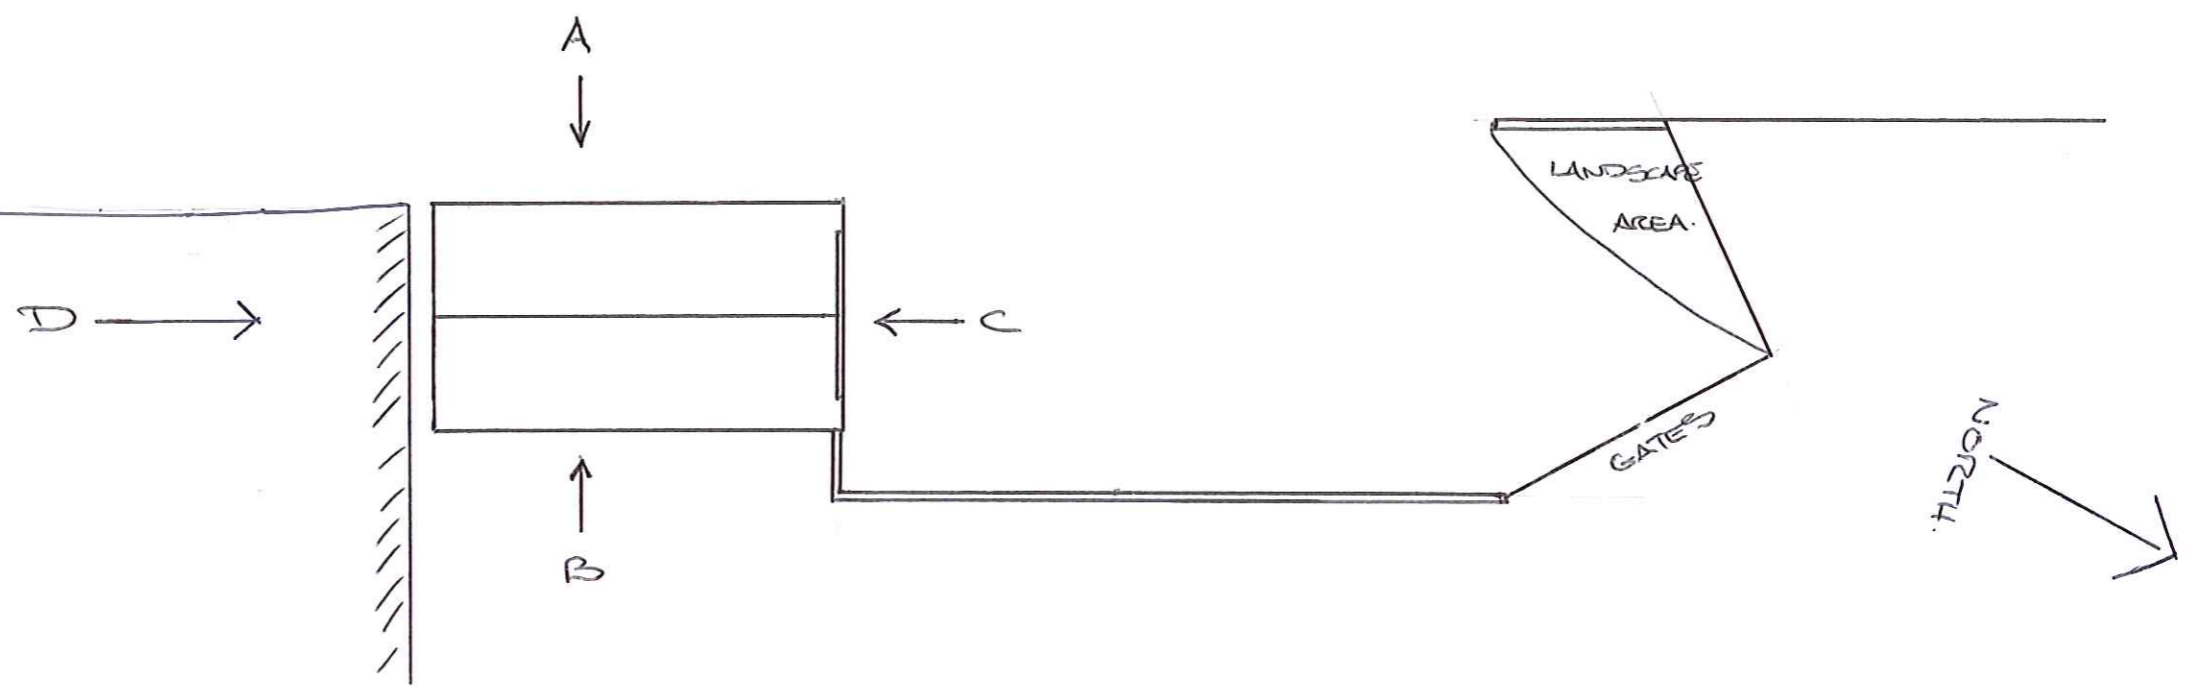

SUFFIELD  
HILL ROAD

NORTH

ELEVATIONS & PLAN AS EXISTING

VIEW A

VIEW B

VIEW C

VIEW D

NVA/11/17  
21 NOV 2017

PROPOSED DEMOLITION OF EXISTING GARAGE  
& CHANGE OF USE TO LAND AT CARRCROFT,  
SUFFIELD HILL, SCARBOROUGH, NORTH YORKSHIRE  
YO13 0BH.  
FOR: MRS DAWN ROGERS.

SCALE: 1:100 (AT A3)  
DATE: NOVEMBER 2017  
REF: 1250/01  
DRAWN: HCR.  
CONTACT NUMBER 07771 818882

VIEW A

VIEW B

VIEW C

VIEW D

CROSS SECTION E-E

NYMNPA  
21 NOV 2017

PROPOSED DEMOLITION OF EXISTING GARAGE  
& CHANGE OF USE TO LAND AT CARDCROFT,  
SUFFIELD HILL, SCARBOROUGH, NORTH YORKSHIRE  
YD13 0BH

FOR: MRS DAWN ROGERS

SCALE: 1:100 (AT A3)  
DATE: NOVEMBER 2017  
REF: 1250/02  
DRAWN: HCR  
CONTACT NUMBER 07711 818882