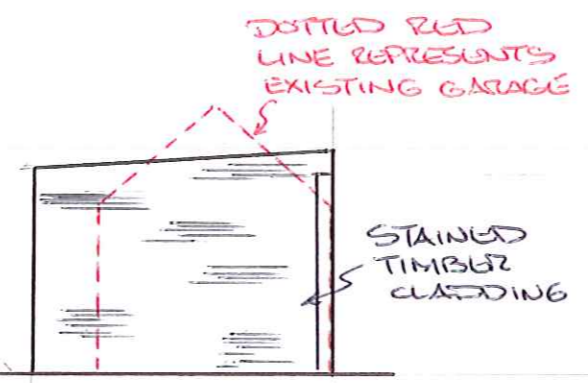

VIEW C

NYMNPA
21 NOV 2017

PROPOSED DEMOLITION OF EXISTING GARAGE
& CHANGE OF USE TO LAND AT CARDCROFT,
SUFFIELD HILL, SCARBOROUGH, NORTH YORKSHIRE
YD13 0BH

FOR: MRS DAWN ROGERS

SCALE: 1:100 (AT A3)
DATE: NOVEMBER 2017
REF: 1250/02
DRAWN: HCR
CONTACT NUMBER 07711 818882