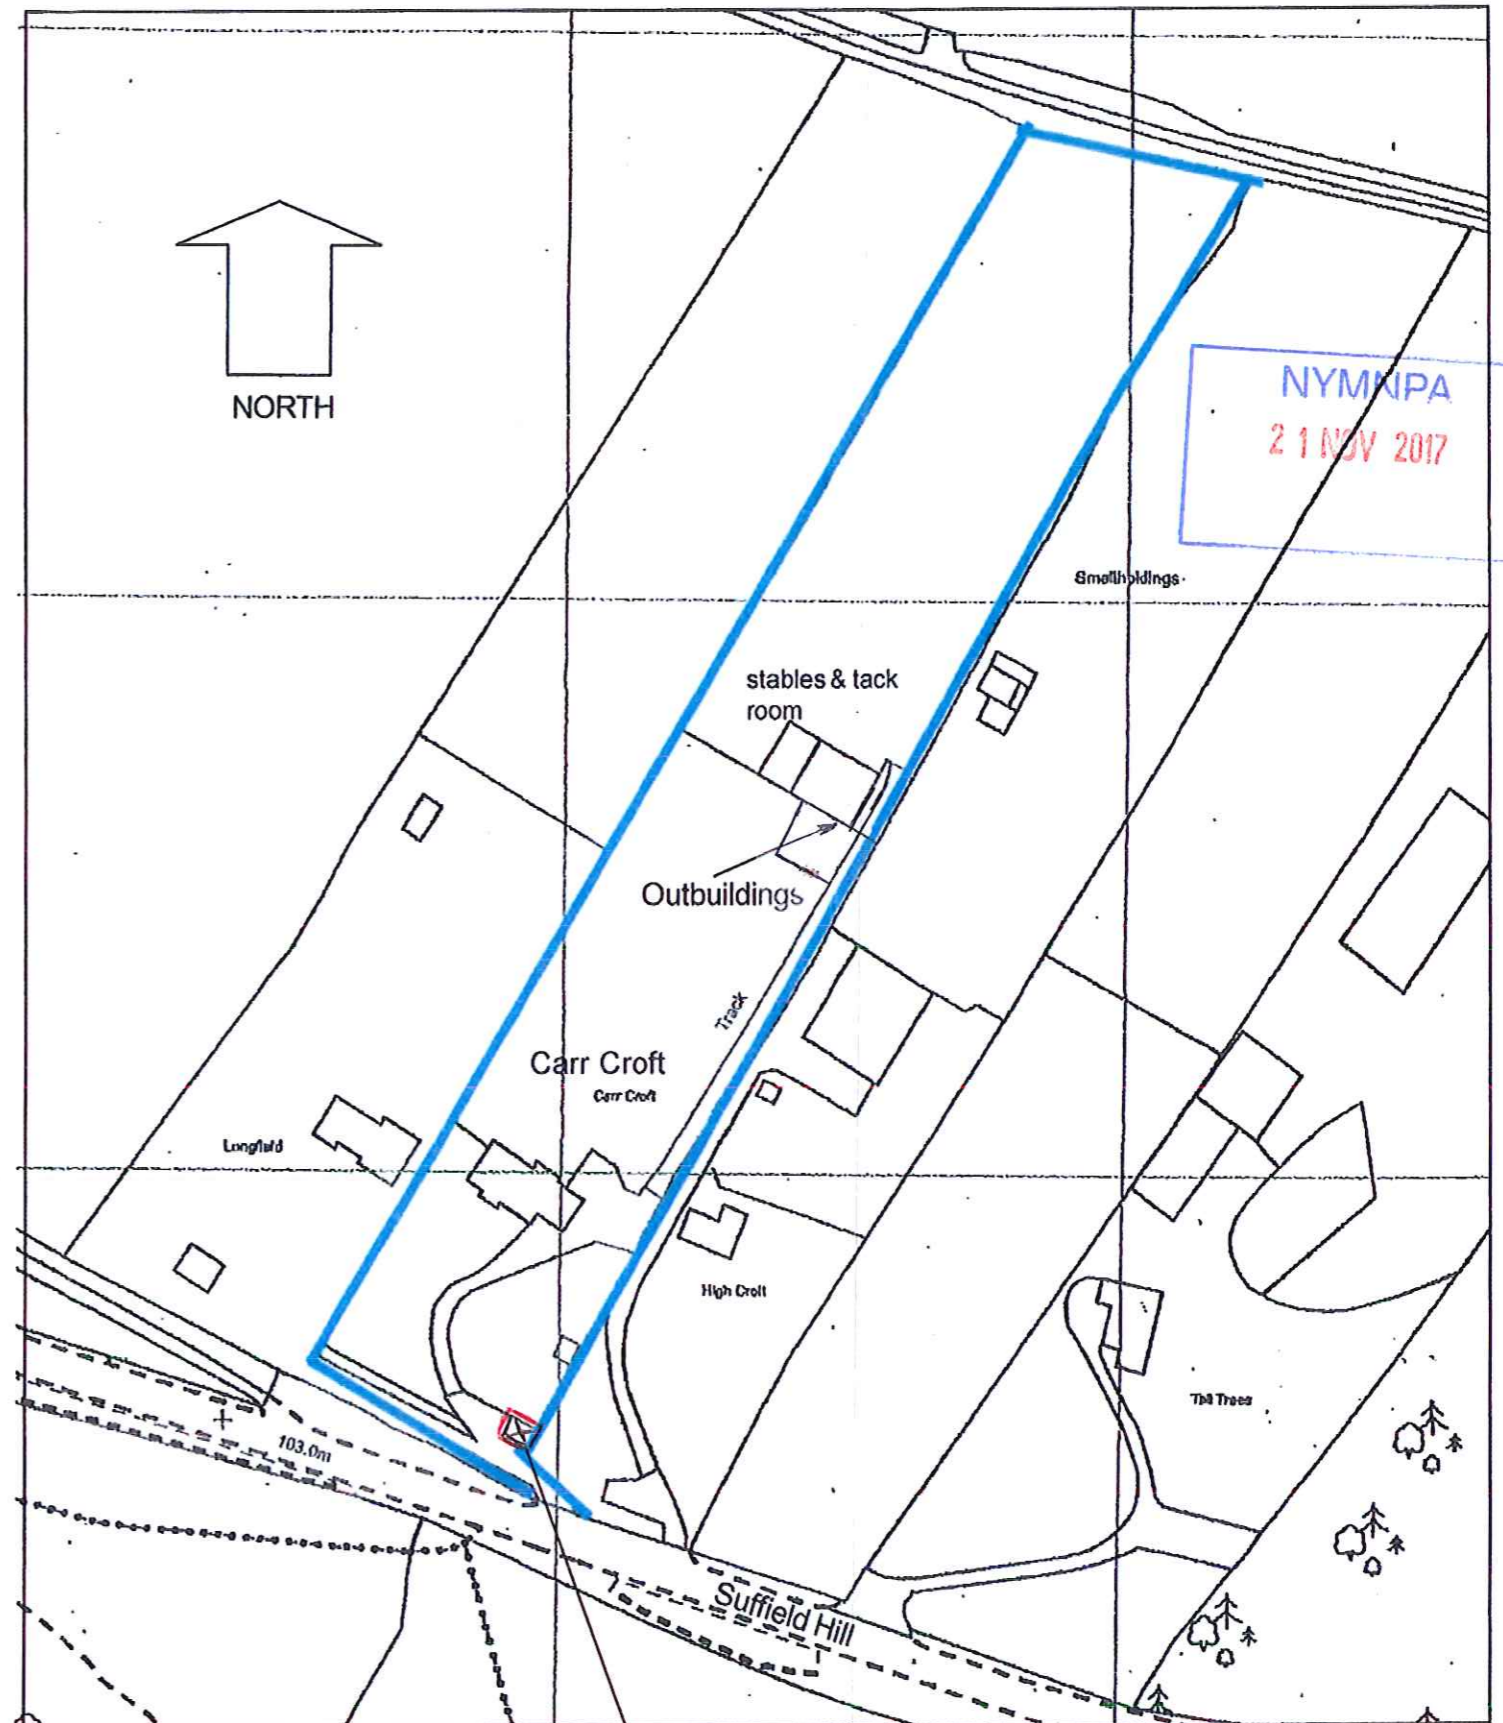

Proposed Alterations & Change of Use of Existing Outbuildings at Carr Croft, Suffield Hill, Scarborough, North Yorkshire YO13 0BH

FOR: MRS DAWN ROGERS.

Aerial View

Site & Location Plans

scale 1:1250 & n.t.s. (at A3)

date NOVEMBER 2017

Ref. 1250/03

DRAWN HCR.

Location Plan

OS licence No 100007208