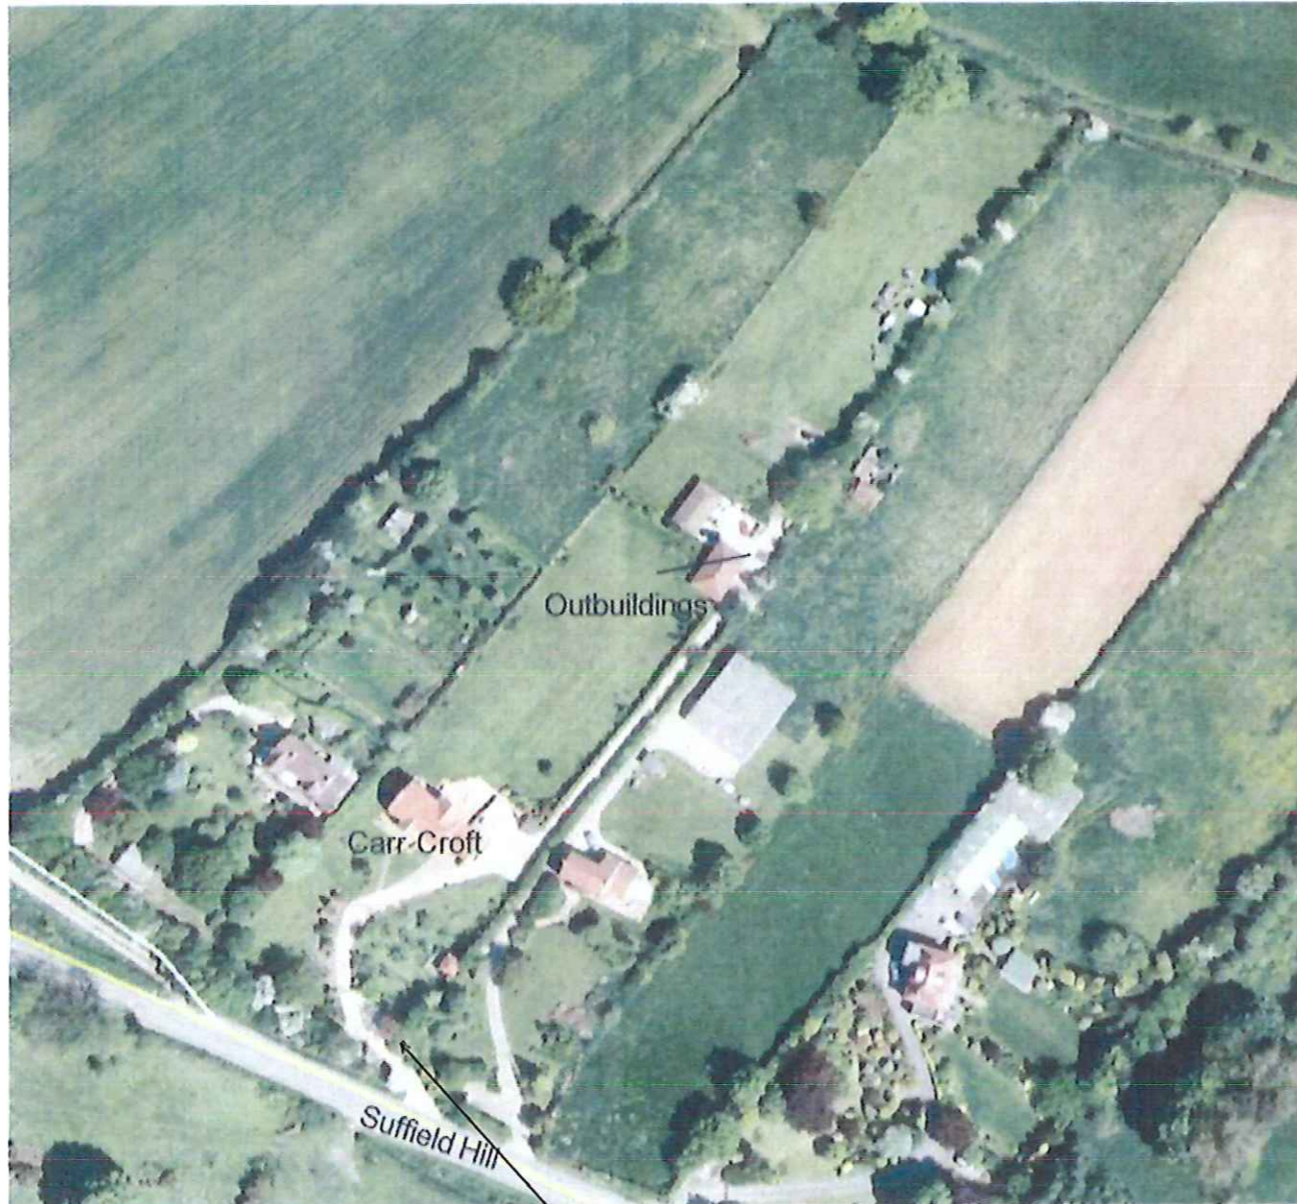

Proposed Alterations & Change of Use of Existing Outbuildings at Carr Croft, Suffield Hill, Scarborough, North Yorkshire YO13 0BH

FOR: MRS DAWN ROGERS.

Aerial View

Site & Location Plans

scale 1:1250 & n.t.s. (at A3)

date NOVEMBER 2017

Ref. 1250/03

DRAWN HCR.

Location Plan

OS licence No 100007208