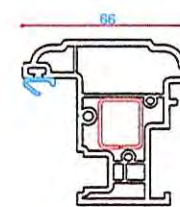

P10612
French Overlap
Steel Box S41135