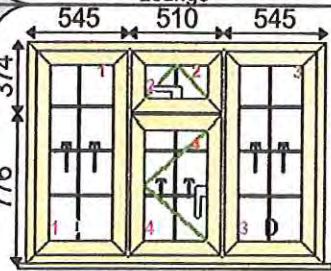

1600 x 1180
Daisy Bed

Glazing Includes

(31dB) 4T KS:20SupAr:4T Optiwhite (BLACK SUPER SPACER) Duplex Spacer Bar Grid (Ovolo)
(31dB) 4 KS:20SupAr:4 Optiwhite (BLACK SUPER SPACER) Duplex Spacer Bar Grid (Ovolo)

Fitting Notes/Comments

Front Upper left

Rustique Profile System
Frame Colour: CREAM FOIL
Cill Type: 150mm Cill. ^1
Handle: Locking Bright Chrome