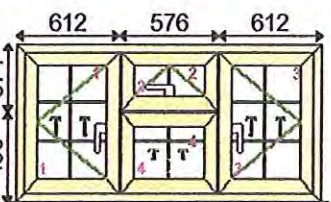

1800 x 900

Glazing Includes

(31dB) 4T KS:20SupAr:4T Optiwhite (BLACK SUPER SPACER) Duplex Spacer Bar Grid (Ovolo)
(31dB) 4 KS:20SupAr:4 Optiwhite (BLACK SUPER SPACER) Duplex Spacer Bar Grid (Ovolo)

Fitting Notes/Comments

Rear Upper new extension

Rustique Profile System
Frame Colour: CREAM FOIL
Cill Type: 150mm Cill. ^1
Handle: Locking Bright Chrome