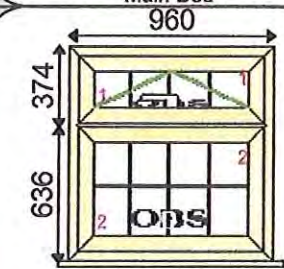

960 x 1040
Bathroom

Glazing Includes

(31dB) 4 KS:20SupAr:4 Obscure Stippolyte (BLACK SUPER SPACER) Duplex Spacer Bar Grid (Ovolo)

Fitting Notes/Comments

Rear Upper

Rustique Profile System
Frame Colour: CREAM FOIL
Cill Type: 150mm Cill. ^1
Handle: Locking Bright Chrome