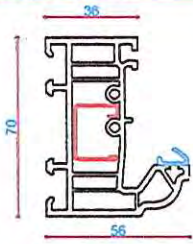

P10531
56mm Outer Frame
Steel U Channel S00185
Thermal Insert P10331