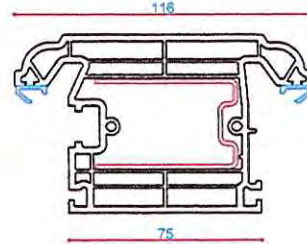

P10641
Door Sash - Open Out
Steel U Channel S00186
Punched Steel U S00167