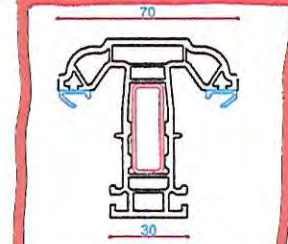

P10533
70mm T Transom
Steel Box S00187