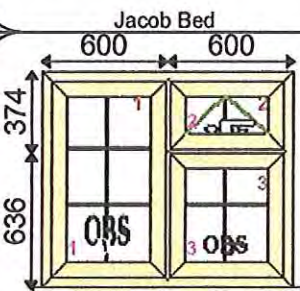

1200 x 1040
WC

Glazing Includes

(31dB) 4 KS:20SupAr:4 Obscure Stippolyte (BLACK SUPER SPACER) Duplex Spacer Bar Grid (Ovolo)

Fitting Notes/Comments

Rear Lower - new extension

Rustique Profile System
Frame Colour: CREAM FOIL
Cill Type: 150mm Cill. ^1
Handle: Locking Bright Chrome

NYMNPA
05 DEC 2017