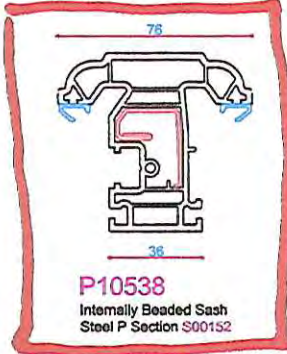

P10538
Internally Beaded Sash
Steel P Section S00152