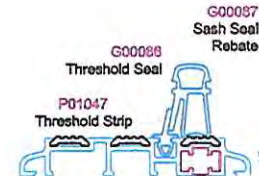

A00289
Part M Low Threshold
(Residential Doors Only)

G00097
Sash Seal
Rebate

G00088
Threshold Seal

P01047
Threshold Strip

KEY:

- PVC Profile
- Gasket
- Steel
- Aluminium

The Definitive
collection

SWC building the future together

RUSTIQUE