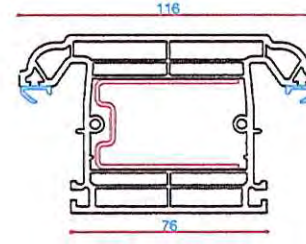

P10535
116mm Midrail
Steel U Channel S00188