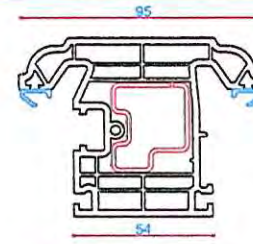

P10543
95mm T Tran/Slim Open Out Door Sash
Steel Box S00158
35 x 30 Ported Alu 715162