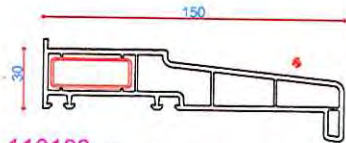

P01091
30mm Frame Ext
Steel Box
S00003

P01092
50mm Frame Ext
Steel Box
S00003