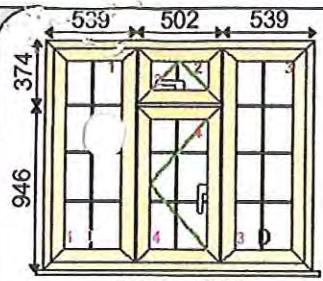

R.B. Front as viewed from Garden.

NVMN

05 DEC 2017

1580 x 1350
Lounge

Glazing Includes

(31dB) 4 KS:20SupAr:4 Optiwhite (BLACK SUPER SPACER) Duplex Spacer Bar Grid (Ovolo)

Fitting Notes/Comments

Front Lower right