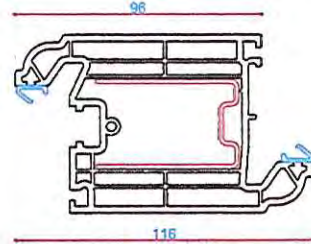

P10640
Door Sash - Open In
Steel U Channel S00186
Punched Steel U S00167