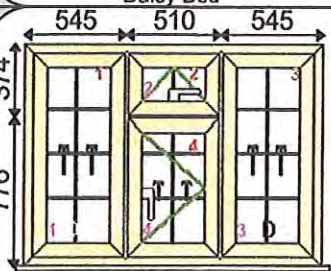

1600 x 1180
Main Bed

Glazing Includes

(31dB) 4T KS:20SupAr:4T Optiwhite (BLACK SUPER SPACER) Duplex Spacer Bar Grid (Ovolo)
(31dB) 4 KS:20SupAr:4 Optiwhite (BLACK SUPER SPACER) Duplex Spacer Bar Grid (Ovolo)

Fitting Notes/Comments

Front Upper Right

Rustique Profile System
Frame Colour: CREAM FOIL
Cill Type: 150mm Cill. ^1
Handle: Locking Bright Chrome