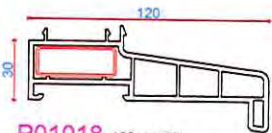

P90039
85mm Cill
End Cap M00137
Steel 40 x 15 S00016