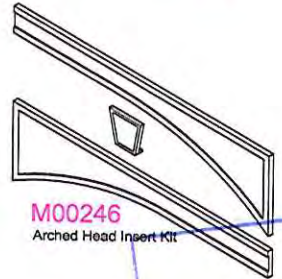

744783
Head/Base
Plate for
116063

M00246
Arched Head Insert Kit

1. **KEY:**
2. PVC Profile
   - Gasket
   - Steel
   - Aluminium

01 JAN 2017
NYMIPA