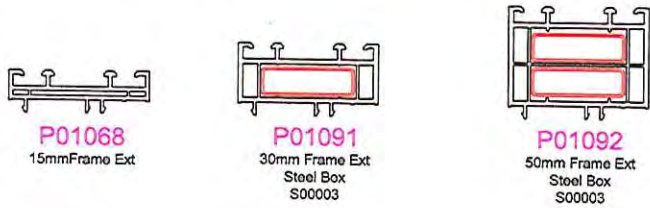

The Definitive collection

P01068
15mm Frame Ext