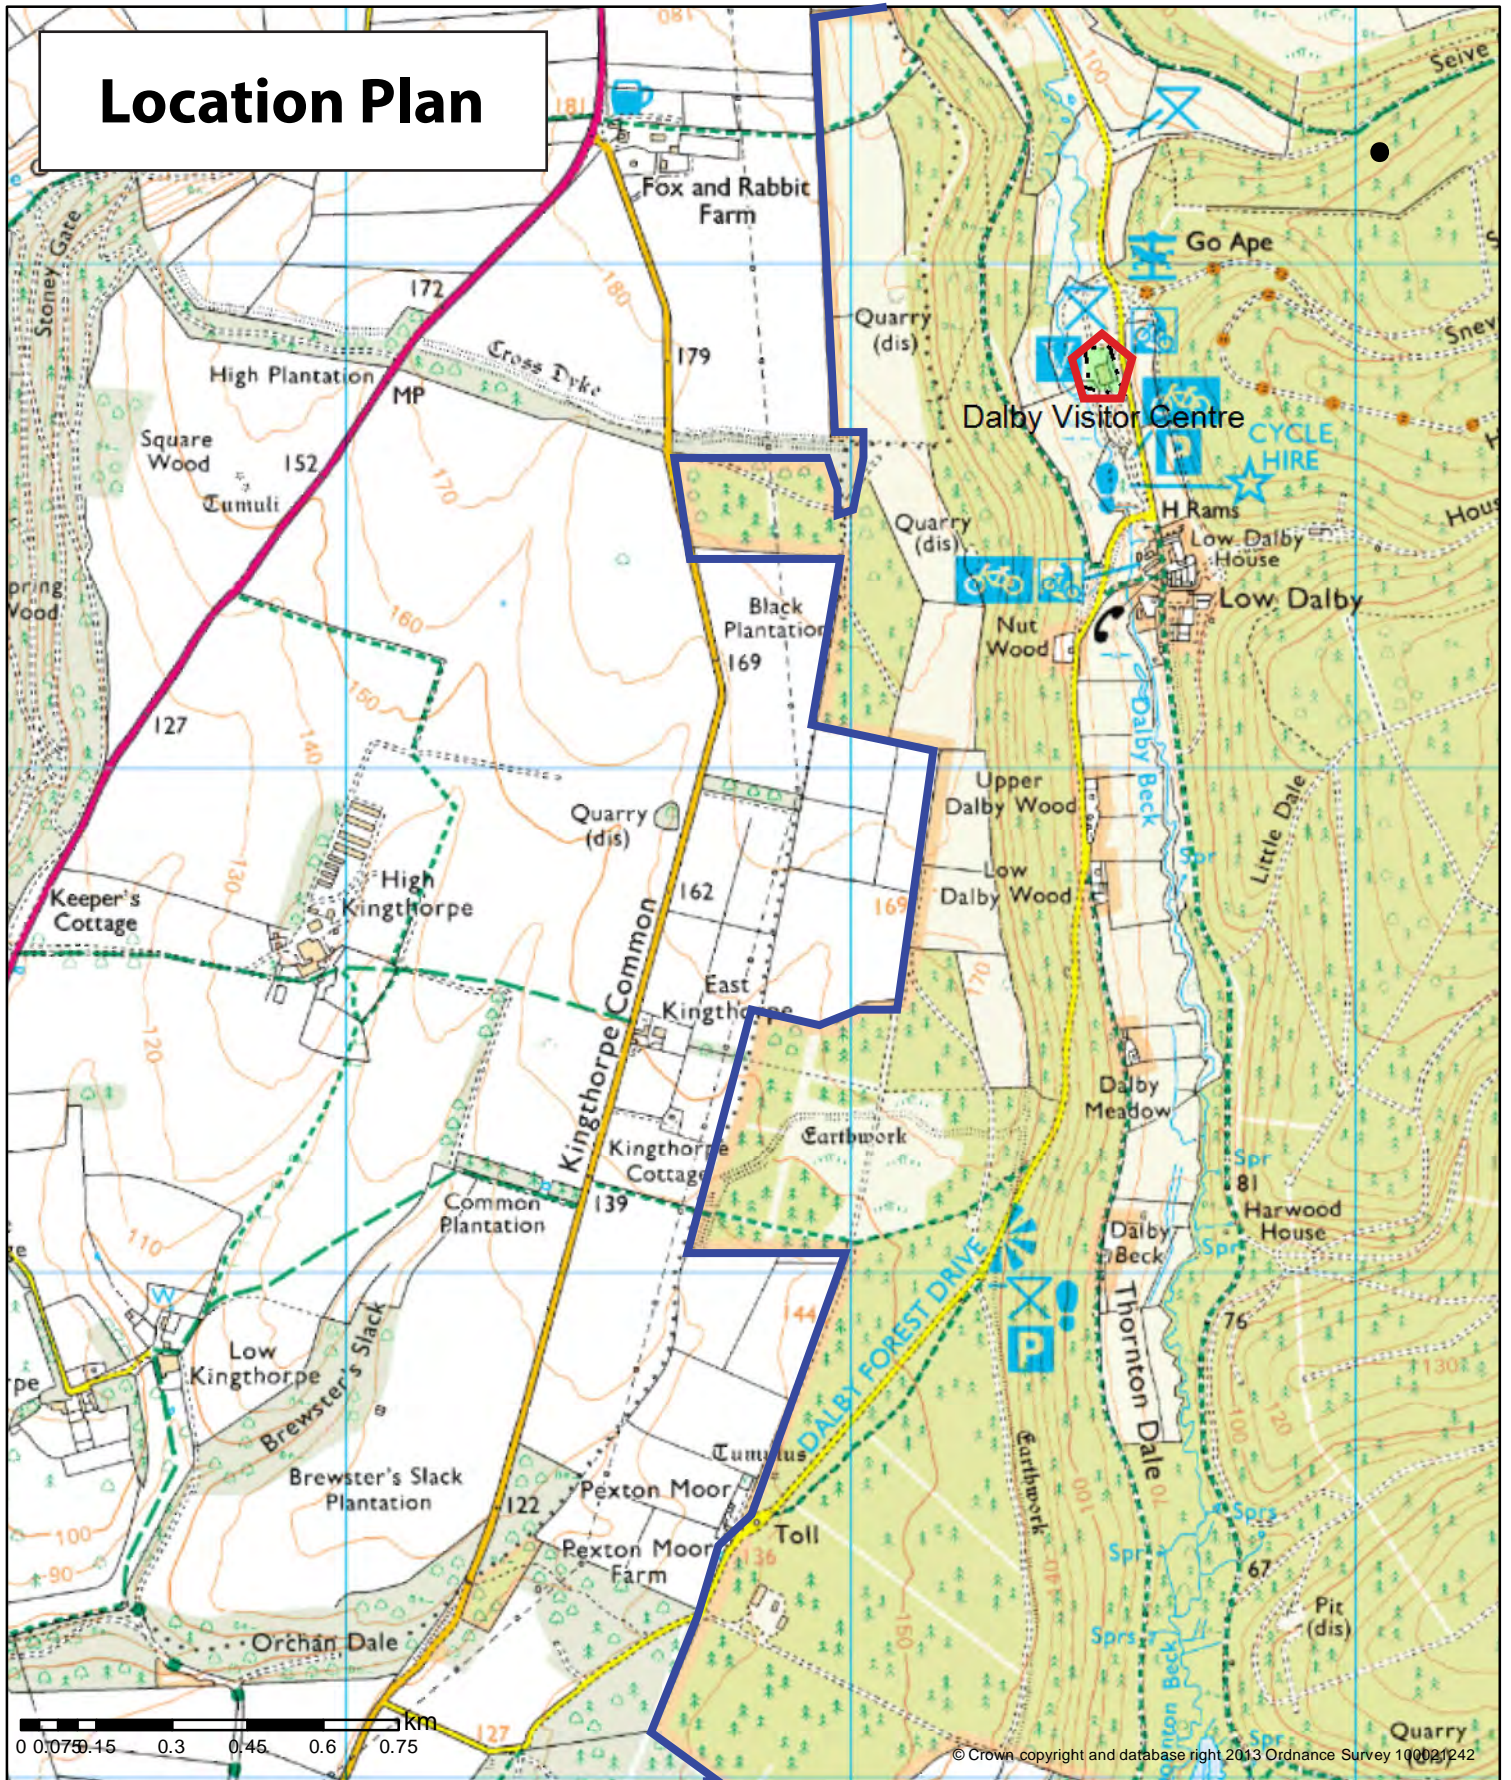

Location Plan

Title: **Dalby Visitor Centre**

Date: 27 November 2013

Author: Lindsey Houston

Scale @ A4: 1:15,000

NYMNPA

18/12/2017

Planning Application

Track

path

Track

Car Park

Iss Mus

Low Dalby House

Forest Office

Low Dal