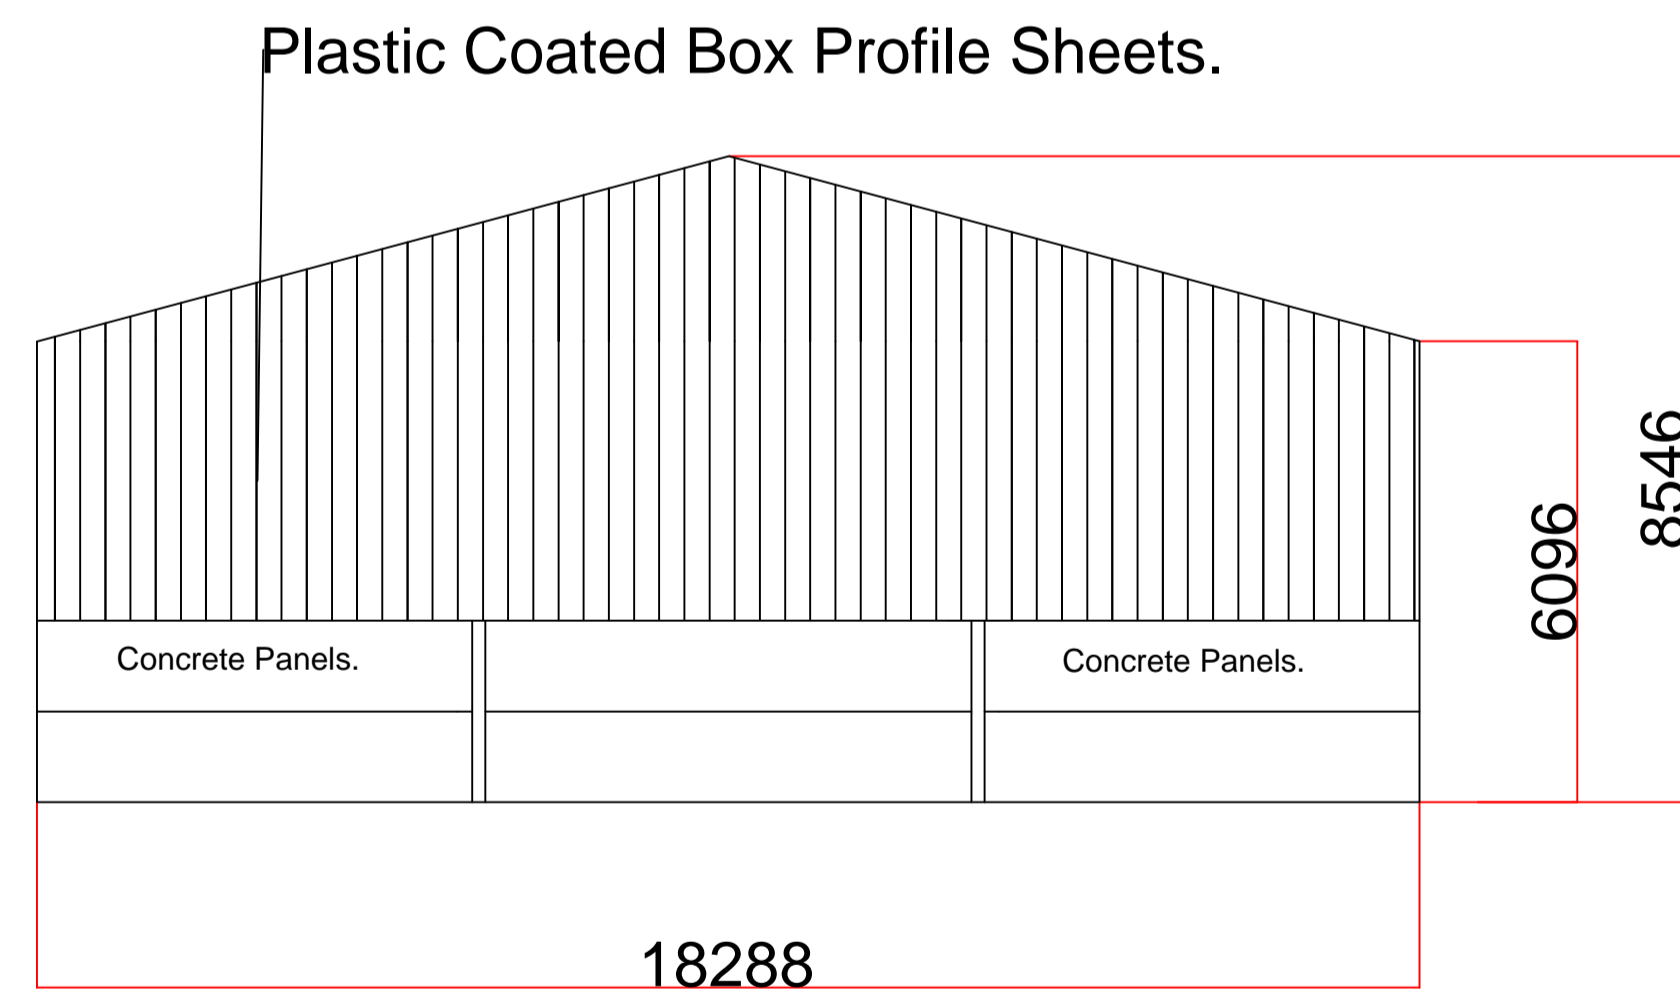

Norman & Gray Ltd

South Elevation.

East & West Elevation.

North Elevation.

Plan View.

NYMNPA
 02/01/2018

All Dims +/- 2mm

Clients Name	B Thompson	Project	New Grain Store	Date	20/12/2017
Drawing Number	1	Scale	1:100	Issue Number	1