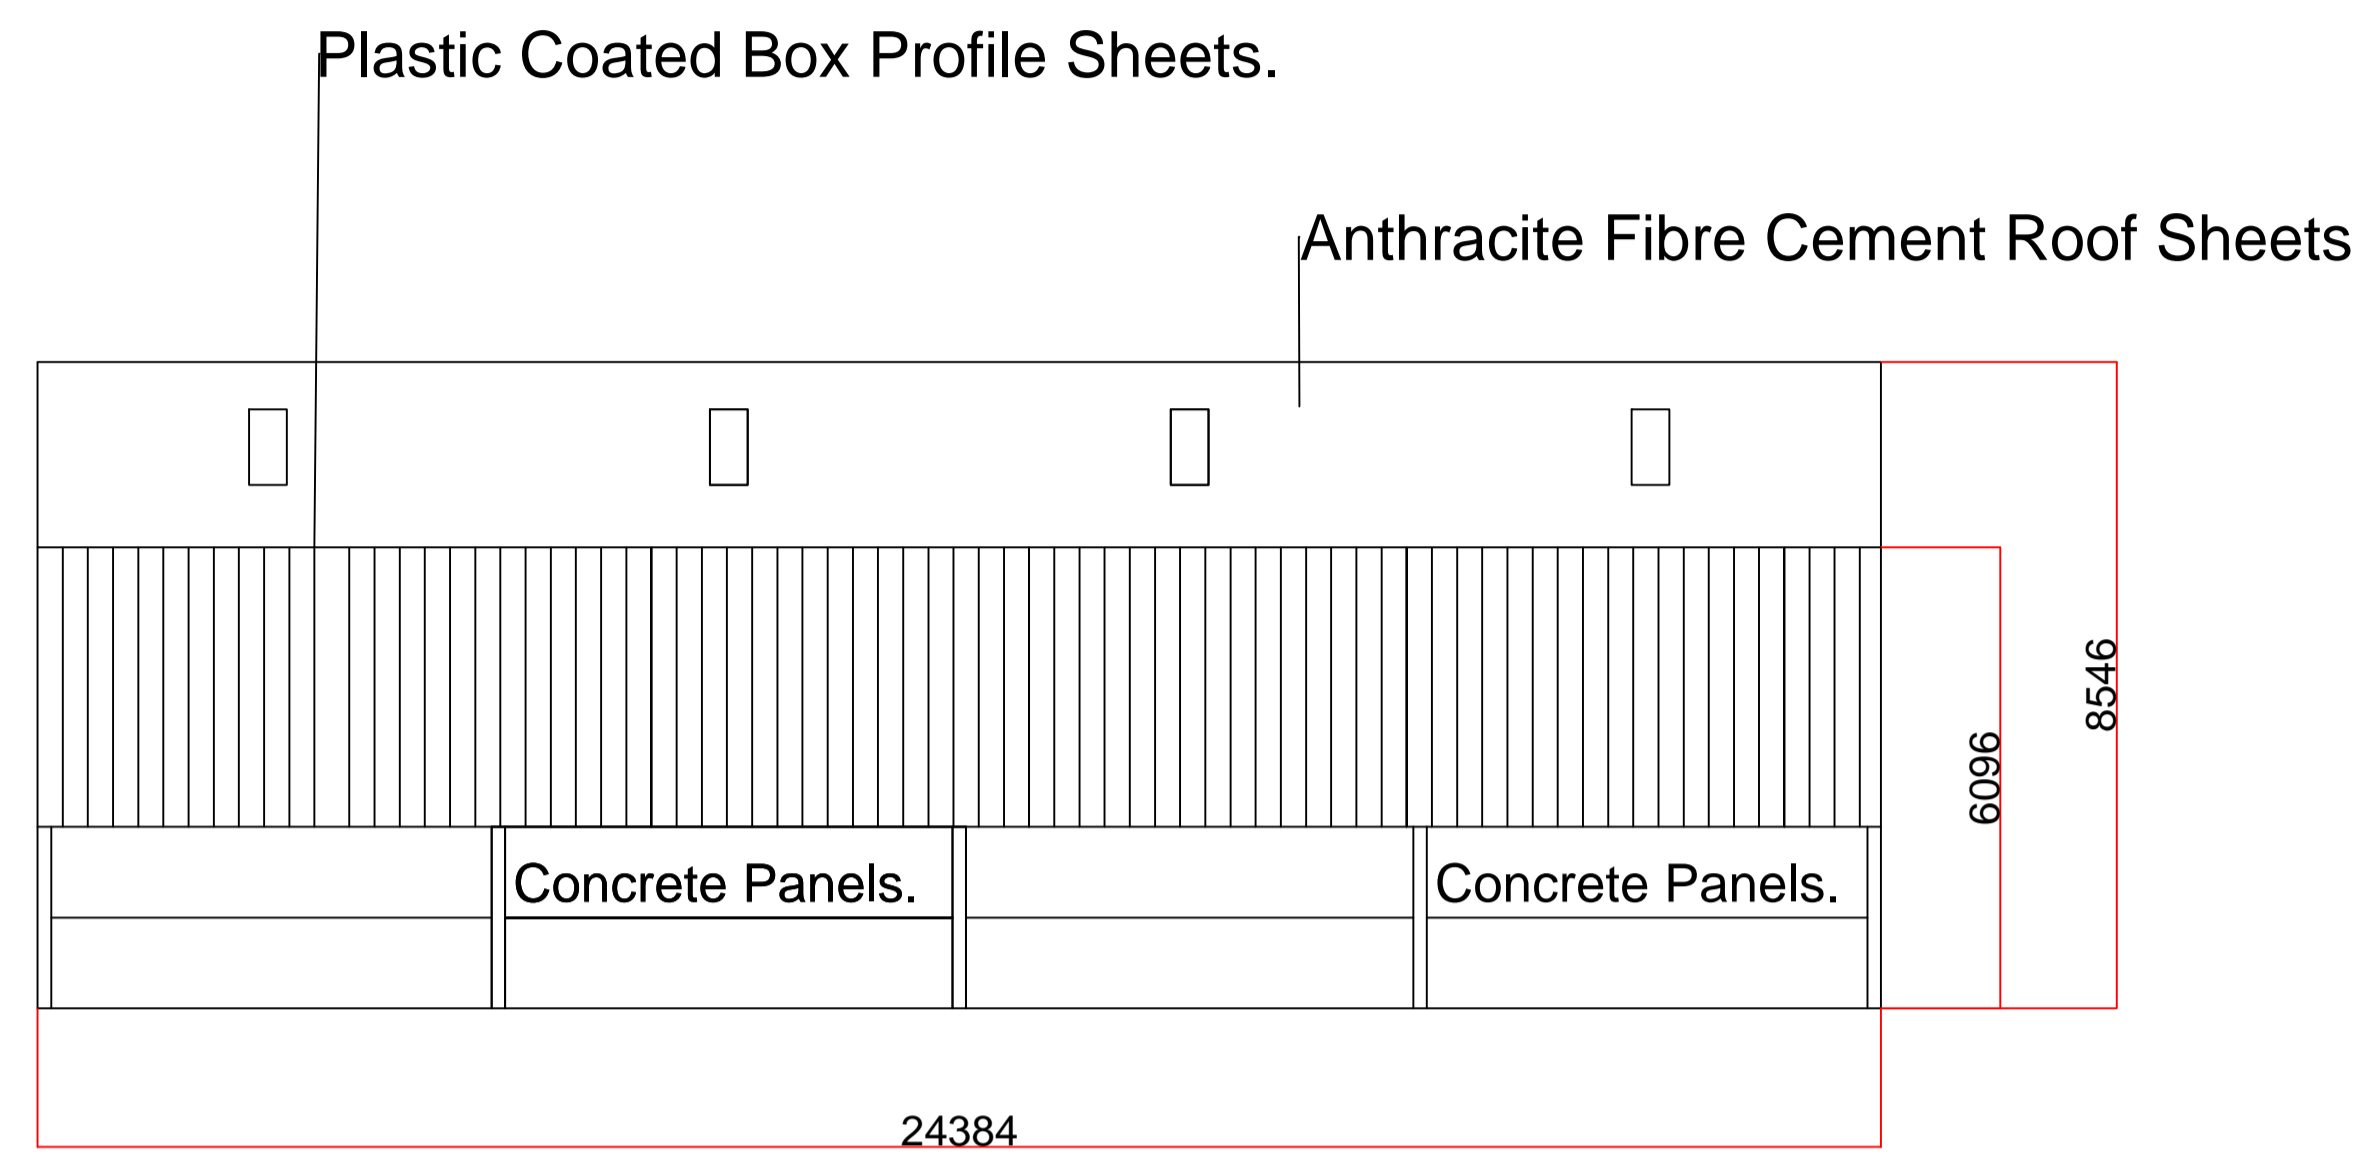

Norman & Gray Ltd

South Elevation.

East & West Elevation.

North Elevation.

Plan View.

NYMNPA
 02/01/2018

All Dims +/- 2mm

Clients Name	B Thompson	Project	New Grain Store	Date	20/12/2017
Drawing Number	1	Scale	1:100	Issue Number	1