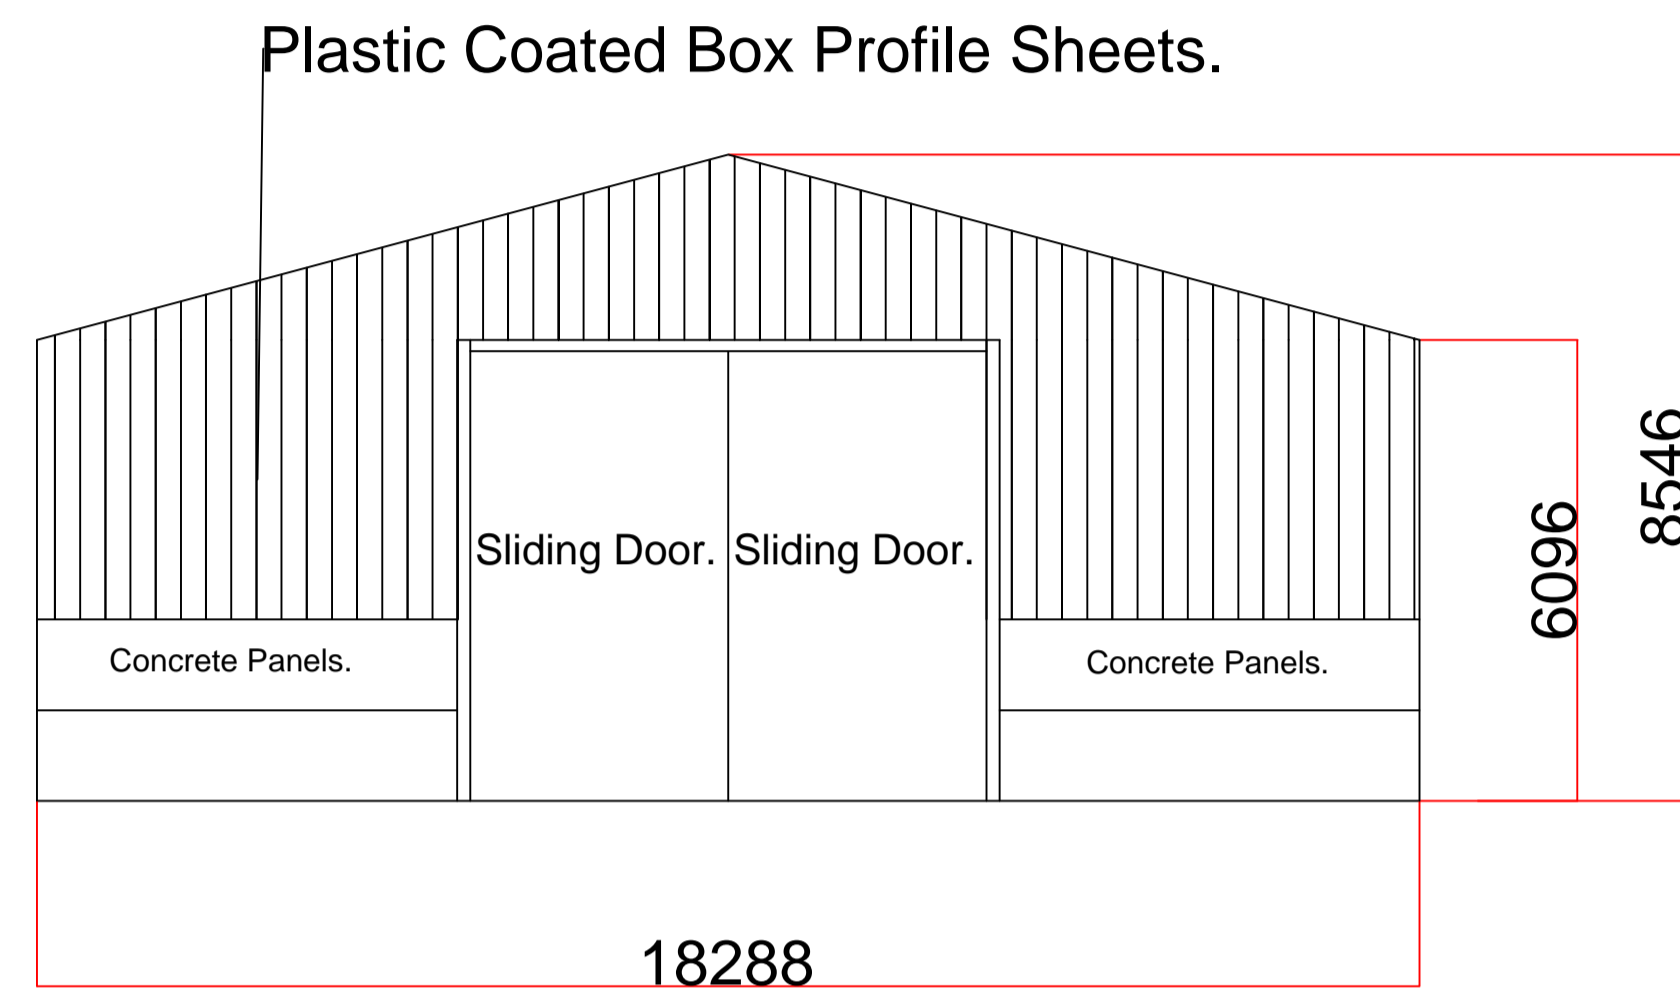

Norman & Gray Ltd

South Elevation.

East & West Elevation.

North Elevation.

Plan View.

NYMNPA
 02/01/2018

All Dims +/- 2mm

Clients Name	B Thompson	Project	New Grain Store	Date	20/12/2017
Drawing Number	1	Scale	1:100	Issue Number	1