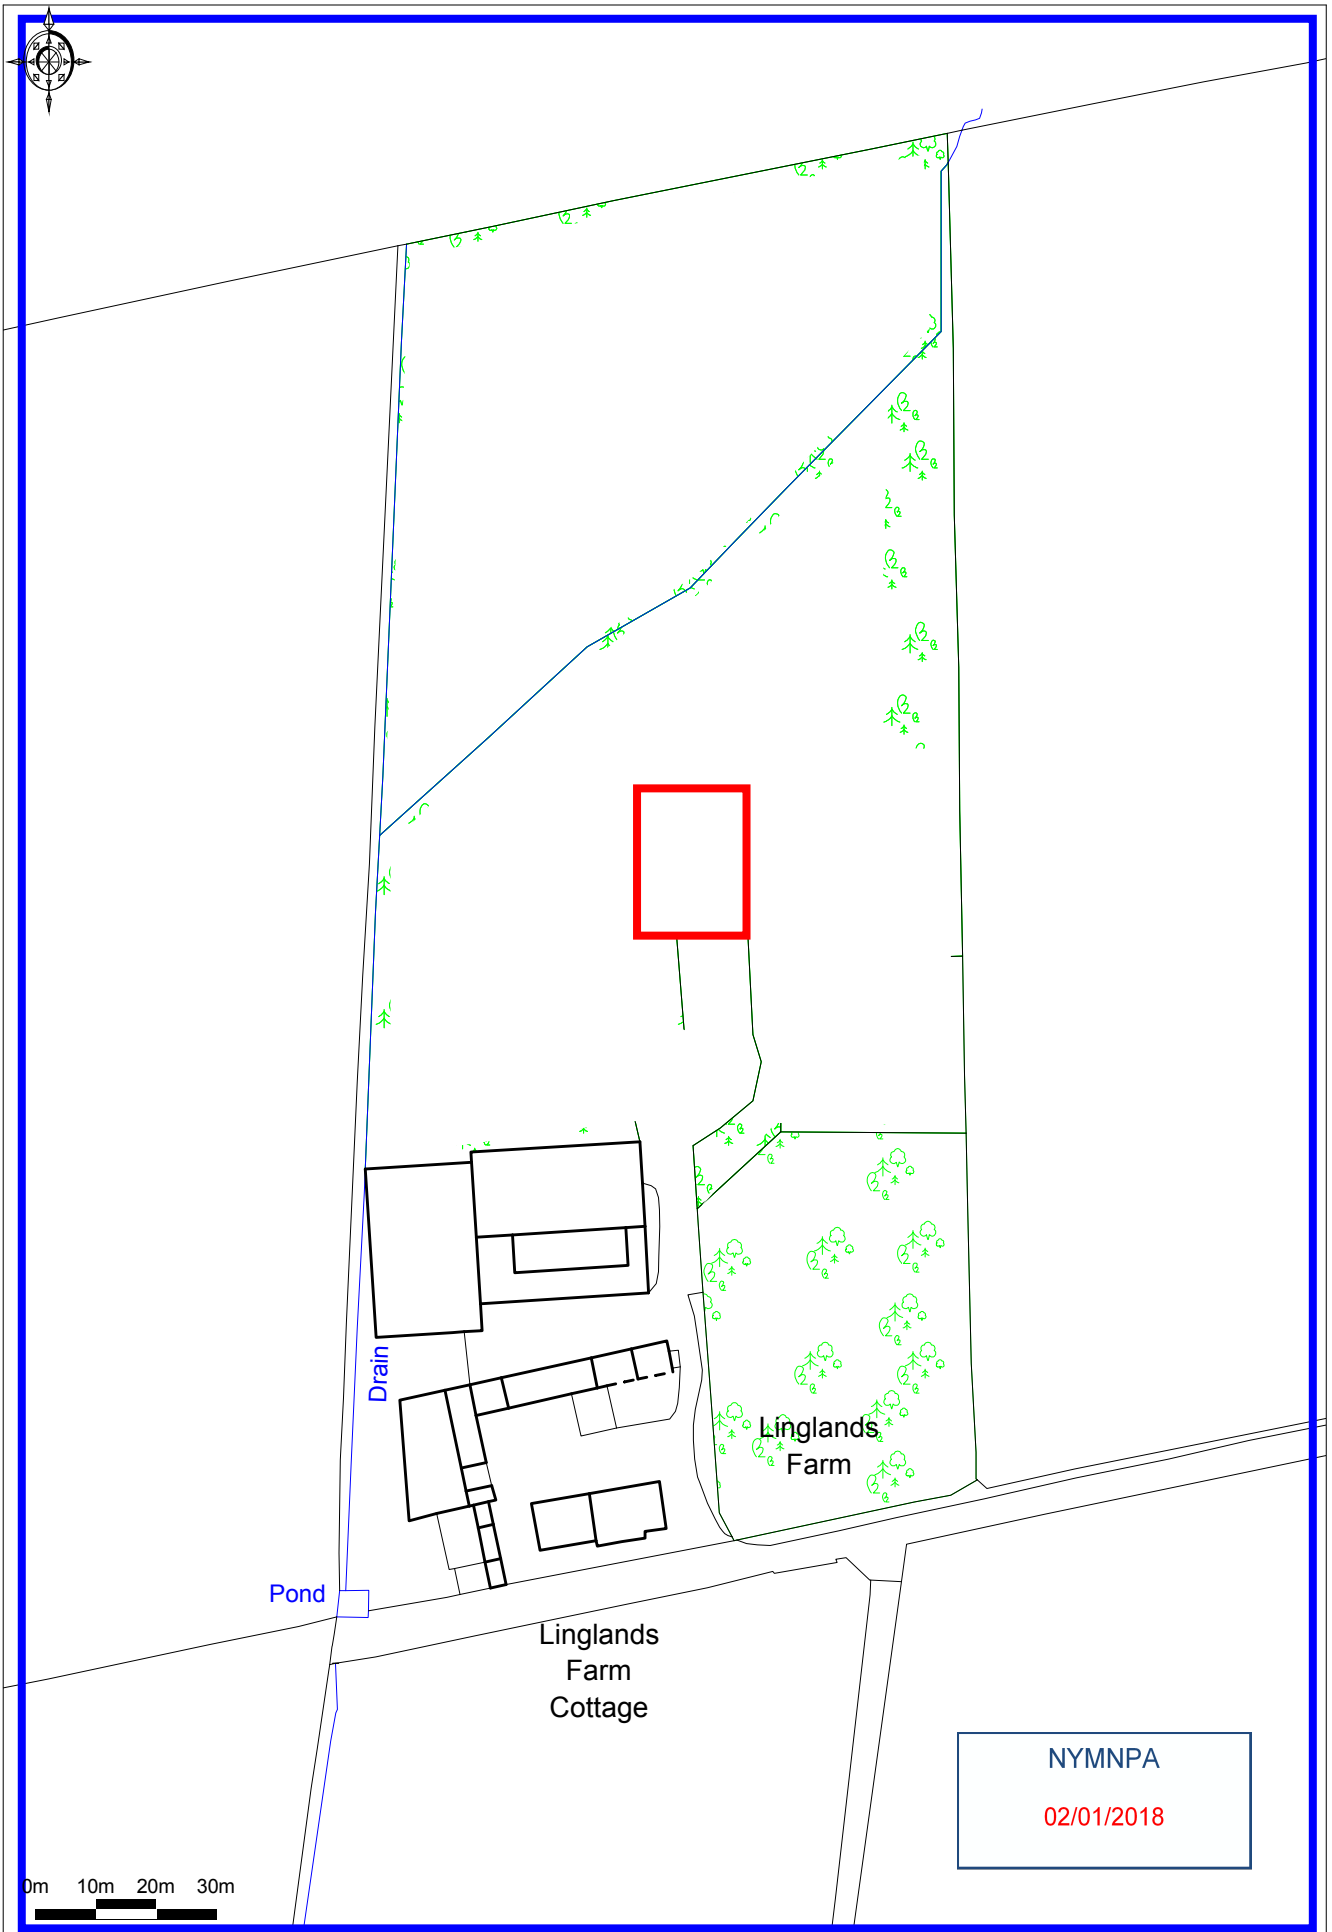

LOCATION PLAN
B Thompson, Linglands Farm

0m 10m 20m 30m

Scale 1:1250