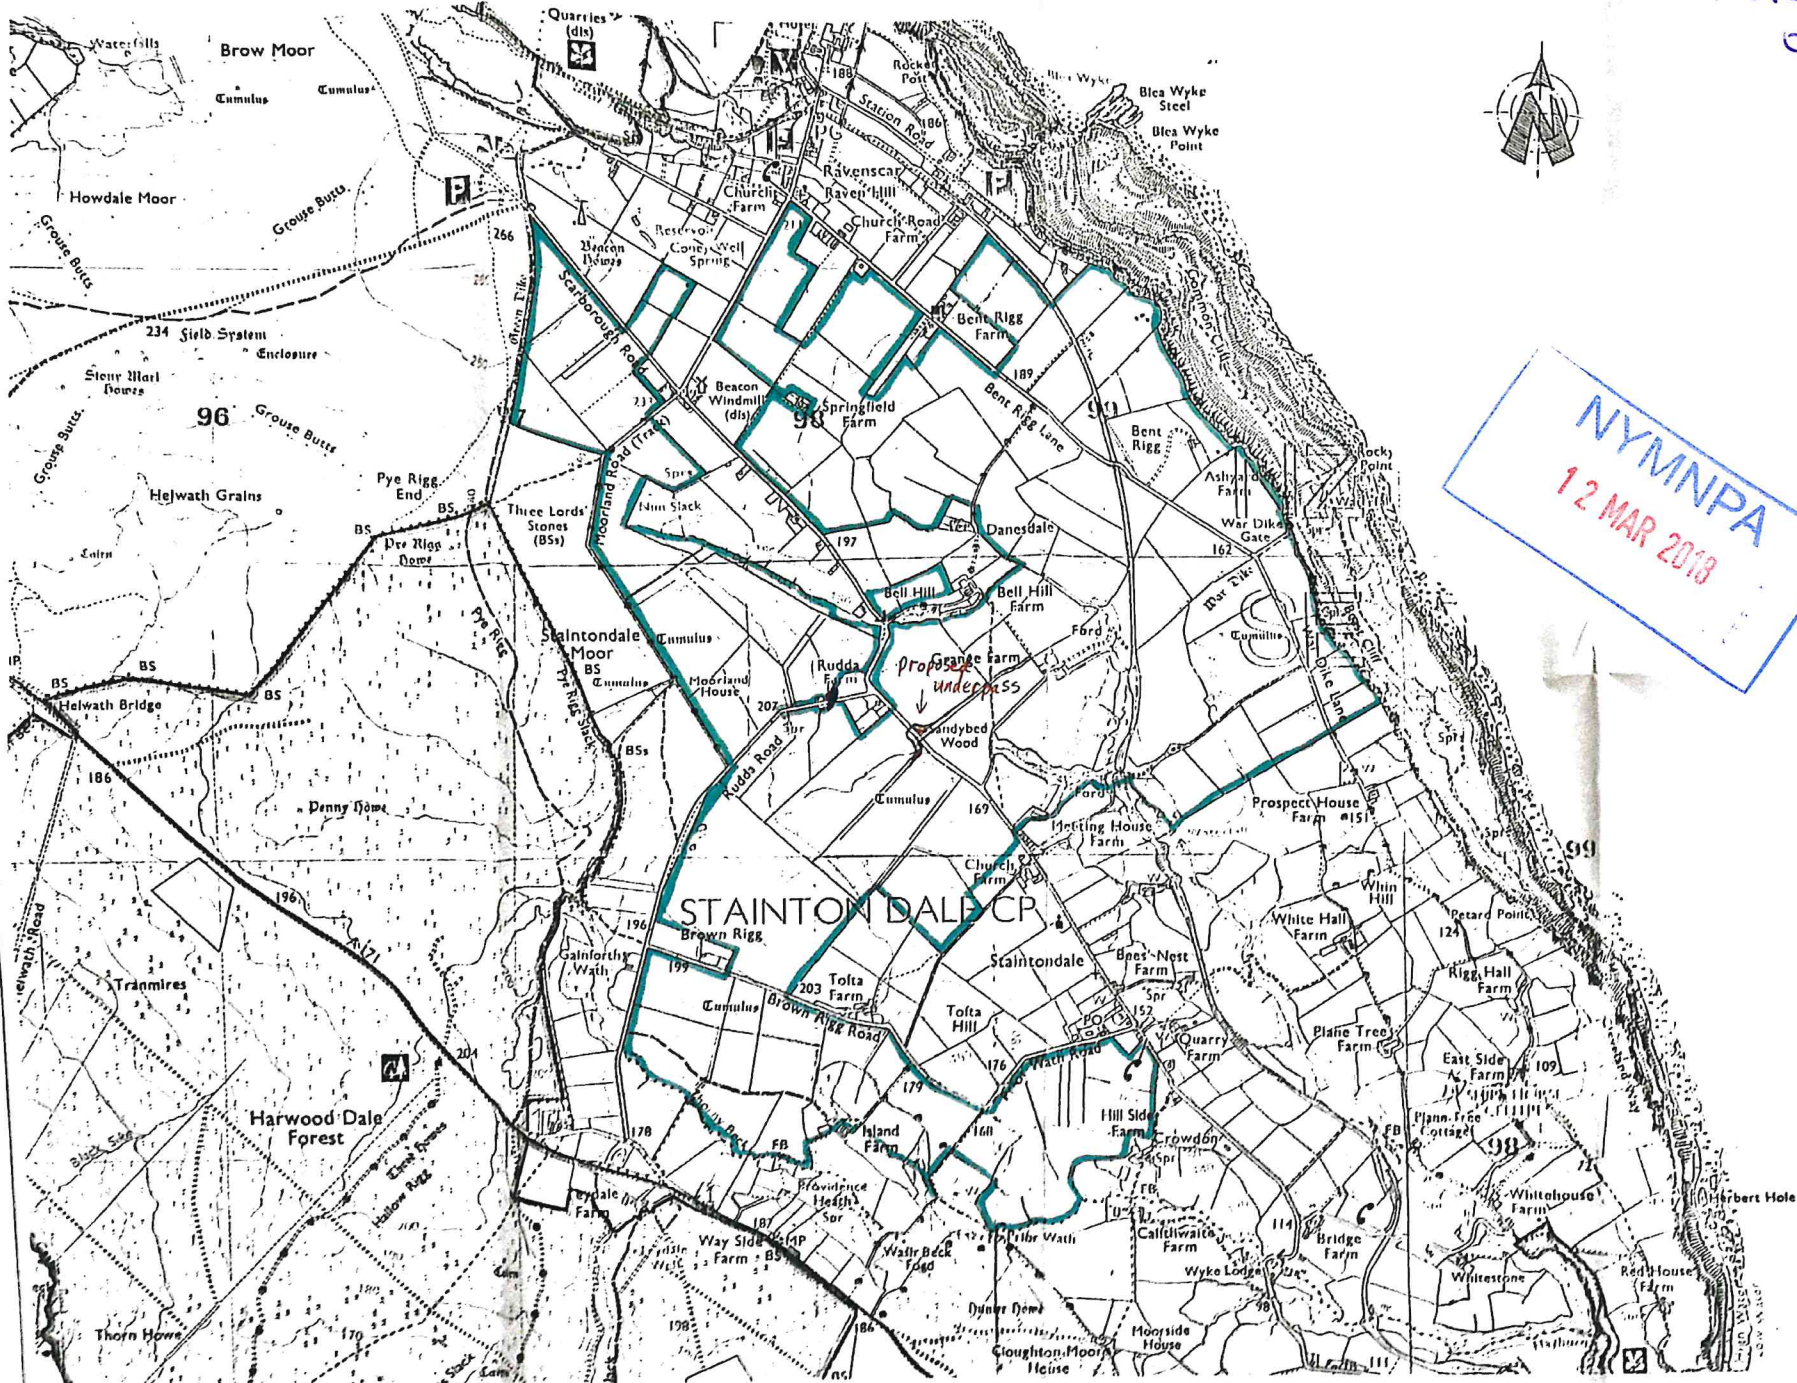

OS Licence no
100035409

from the Ordnance Survey MasterMap
and incorporating surveyed revision

1:2500

road, track or path is no evidence of a right
of way or other features as lines is no evidence of a

Supplied by Stanfords 05 Feb 2018

FOR INFORMATION ONLY

NYMNP
 12 MAR 2018

KEY:
 Proposed underpass
 AREA OF LAND OWNED / CONTROLLED BY MR MATTHEW ELSE

D	
C	
B	
A	

GRANGE FARM
 STAINTONDALE
 SCARBOROUGH
 NORTH YORKSHIRE
 YO13 0EN

FOR:
 MR MATHEW ELSE.

LOCATION PLAN
 CATTLE
 UNDERPASS

Scale 1:10 000
 Date OCT 2017
 Drawn DM