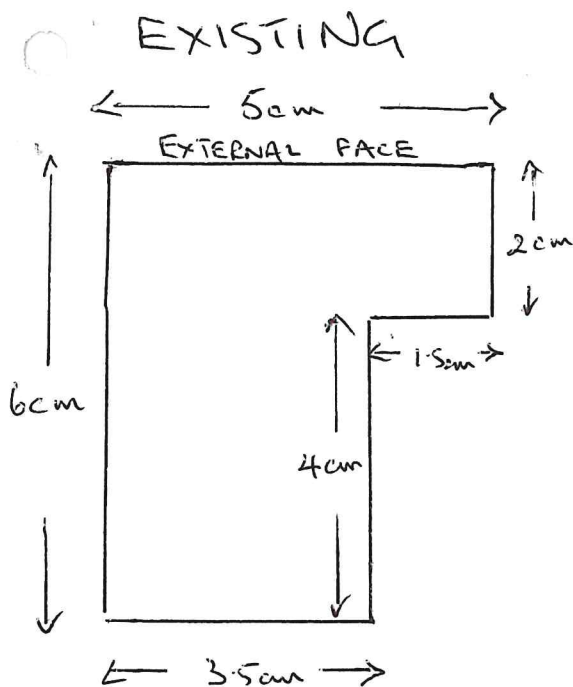

~~EXISTING~~ PROFILE OF DOOR FRAME (REAR)

NYM/2018/ENQ/13972

SCALE 1/1

THE GATEHOUSE  
NEWLANDS ROAD  
CLOUGHTON  
SCARBOROUGH  
YO13 0AR

SKETCHES AS PER  
ADVICE GIVEN IN  
PHONE CALL 13/02/18.

PHOTO OF EXPECTED FINISH

EXISTING (WHITE PAINTED)  
WOOD

PROPOSED (WHITE  
COMPOSITE  
MATERIAL)

NYM/2018  
15 FEB 2018

93cm  
SCALE 1/10