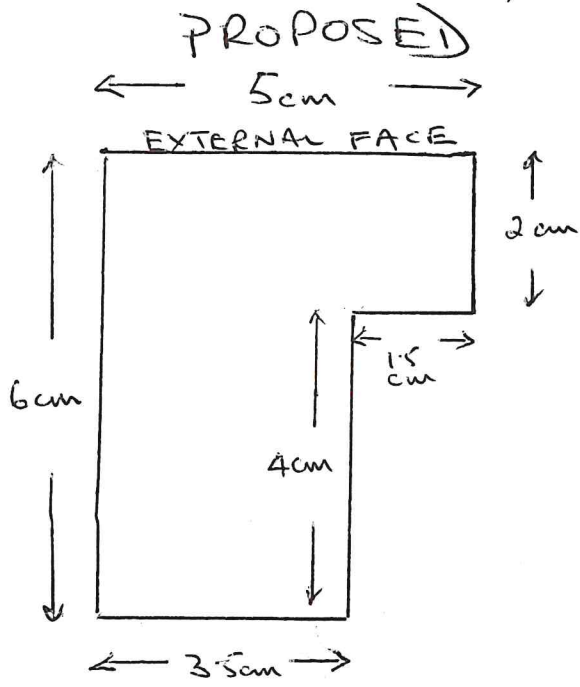

~~EXISTING~~ PROFILE OF DOOR FRAME (REAR)

NYM/2018/ENQ/13972

SCALE 1/1

THE GATEHOUSE  
NEWLANDS ROAD  
CLOUGHTON  
SCARBOROUGH  
YO13 0AR

SKETCHES AS PER  
ADVICE GIVEN IN  
PHONE CALL 13/02/18.

PHOTO OF EXPECTED FINISH

EXISTING (WHITE PAINTED)  
WOOD

PROPOSED (WHITE  
COMPOSITE  
MATERIAL)

NYM/2018  
15 FEB 2018

93cm  
SCALE 1/10