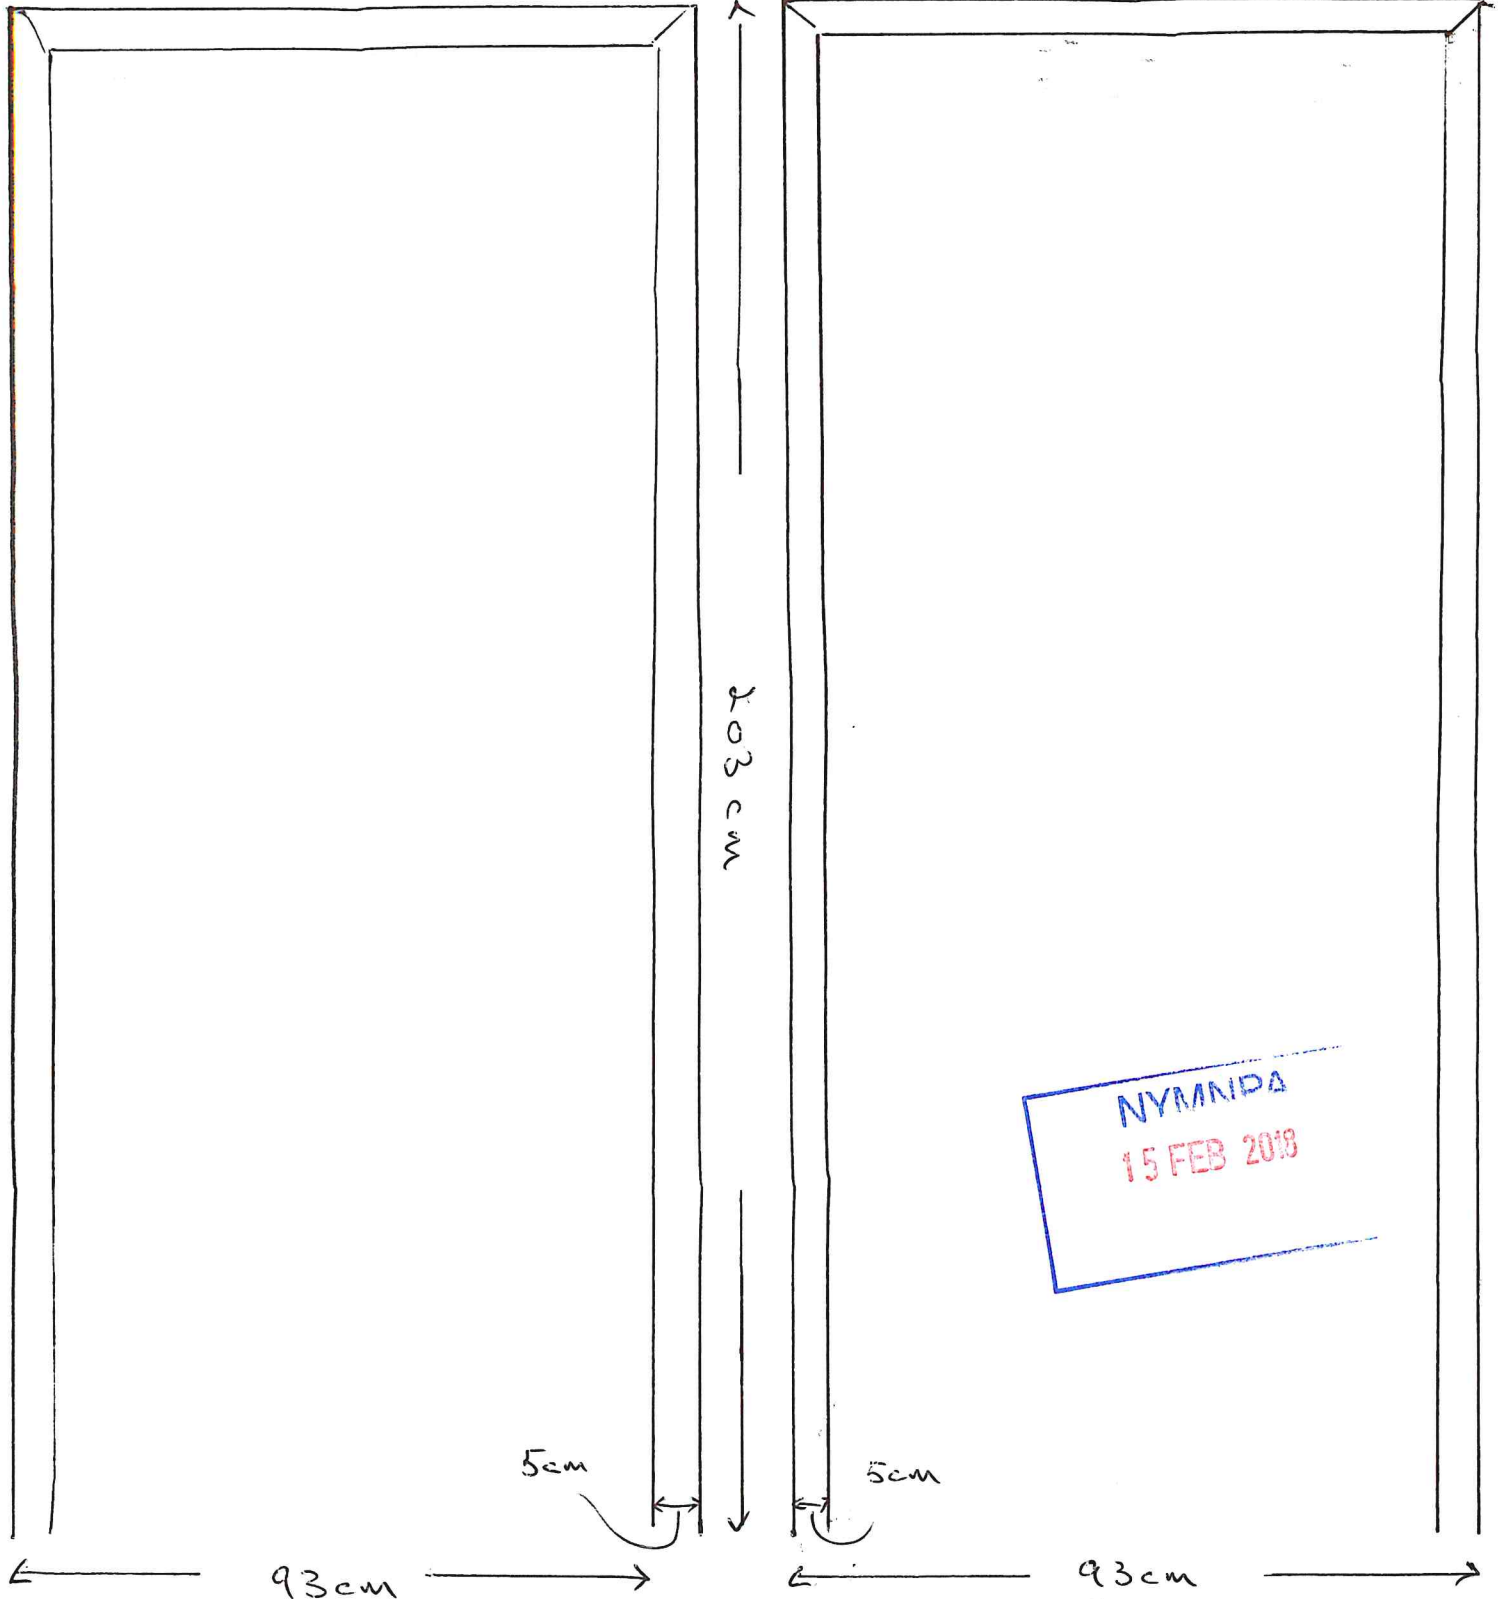

~~EXISTING~~ PROFILE OF DOOR FRAME (REAR)

NYM/2018/ENQ/13972

SCALE 1/1

THE GATEHOUSE  
NEWLANDS ROAD  
CLOUGHTON  
SCARBOROUGH  
YO13 0AR

SKETCHES AS PER  
ADVICE GIVEN IN  
PHONE CALL 13/02/18.

PHOTO OF EXPECTED FINISH

ORIGINAL

NYM/18/15  
15 FEB 2018

13/02/18.

THE GATEHOUSE  
2 WILKINS ROAD  
CLOWHILL  
SCARBOROUGH  
YO13 0AR

SKETCHES PROVIDED AS PER  
ADVICE GIVEN IN  
PHONE CALL 13/02/2018

NYM/2018/FENQ/13972

REAR DOOR FRAME

EXISTING (WHITE PAINTED)  
WOOD

PROPOSED (WHITE  
COMPOSITE  
MATERIAL)

NYM/2018  
15 FEB 2018

93cm  
SCALE 1/10