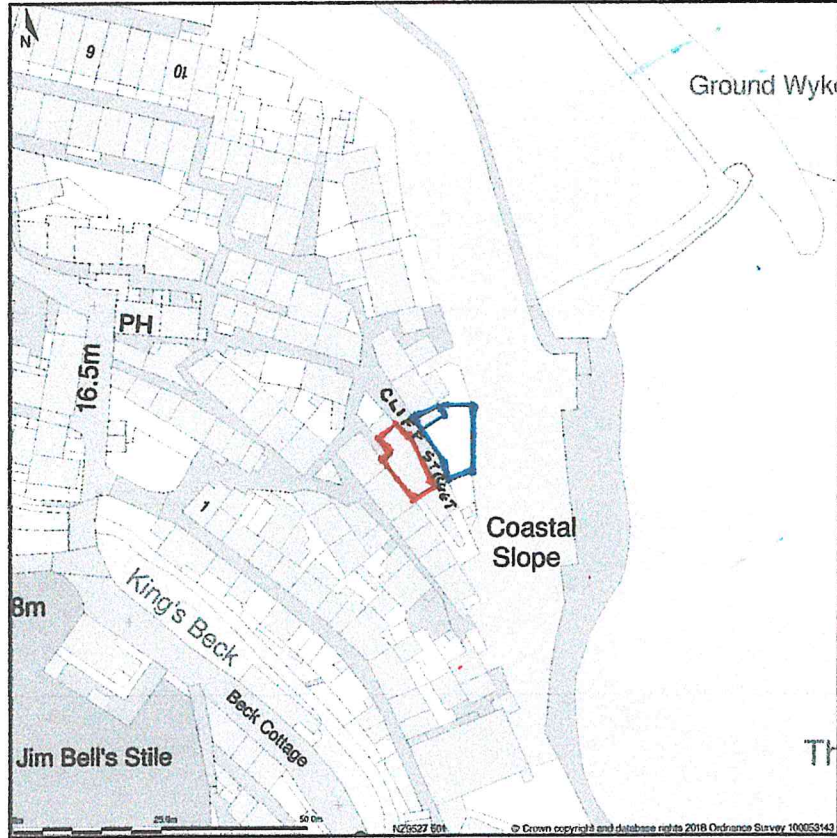

**High Cliff, Cliff Street, Robin Hoods Bay, Whitby, North Yorkshire, YO22 4RY**

Site Plan shows area bounded by: 495208.19, 504945.32 495349.61, 505086.74 (at a scale of 1:1250), OSGridRef: NZ9527 501. The representation of a road, track or path is no evidence of a right of way. The representation of features as lines is no evidence of a property boundary.

Produced on 12th Feb 2018 from the Ordnance Survey National Geographic Database and incorporating surveyed revision available at this date. Reproduction in whole or part is prohibited without the prior permission of Ordnance Survey. © Crown copyright 2018. Supplied by www.buyaplan.co.uk a licensed Ordnance Survey partner (100053143). Unique plan reference: #00296008-1DC6C5

**NYMNP**  
**15 FEB 2018**

High Cliff, Cliff Street, Robin Hoods Bay, Whitby, North Yorkshire, YO22 4RY

Block Plan shows area bounded by: 495258.1, 504984.53 495294.1, 505020.53 (at a scale of 1:200), OSGridRef: NZ9527 500. The representation of a road, track or path is no evidence of a right of way. The representation of features as lines is no evidence of a property boundary.

Produced on 12th Feb 2018 from the Ordnance Survey National Geographic Database and incorporating surveyed revision available at this date. Reproduction in whole or part is prohibited without the prior permission of Ordnance Survey. © Crown copyright 2018. Supplied by [www.buyaplan.co.uk](http://www.buyaplan.co.uk) a licensed Ordnance Survey partner (100053143). Unique plan reference: #00296004-81BE44