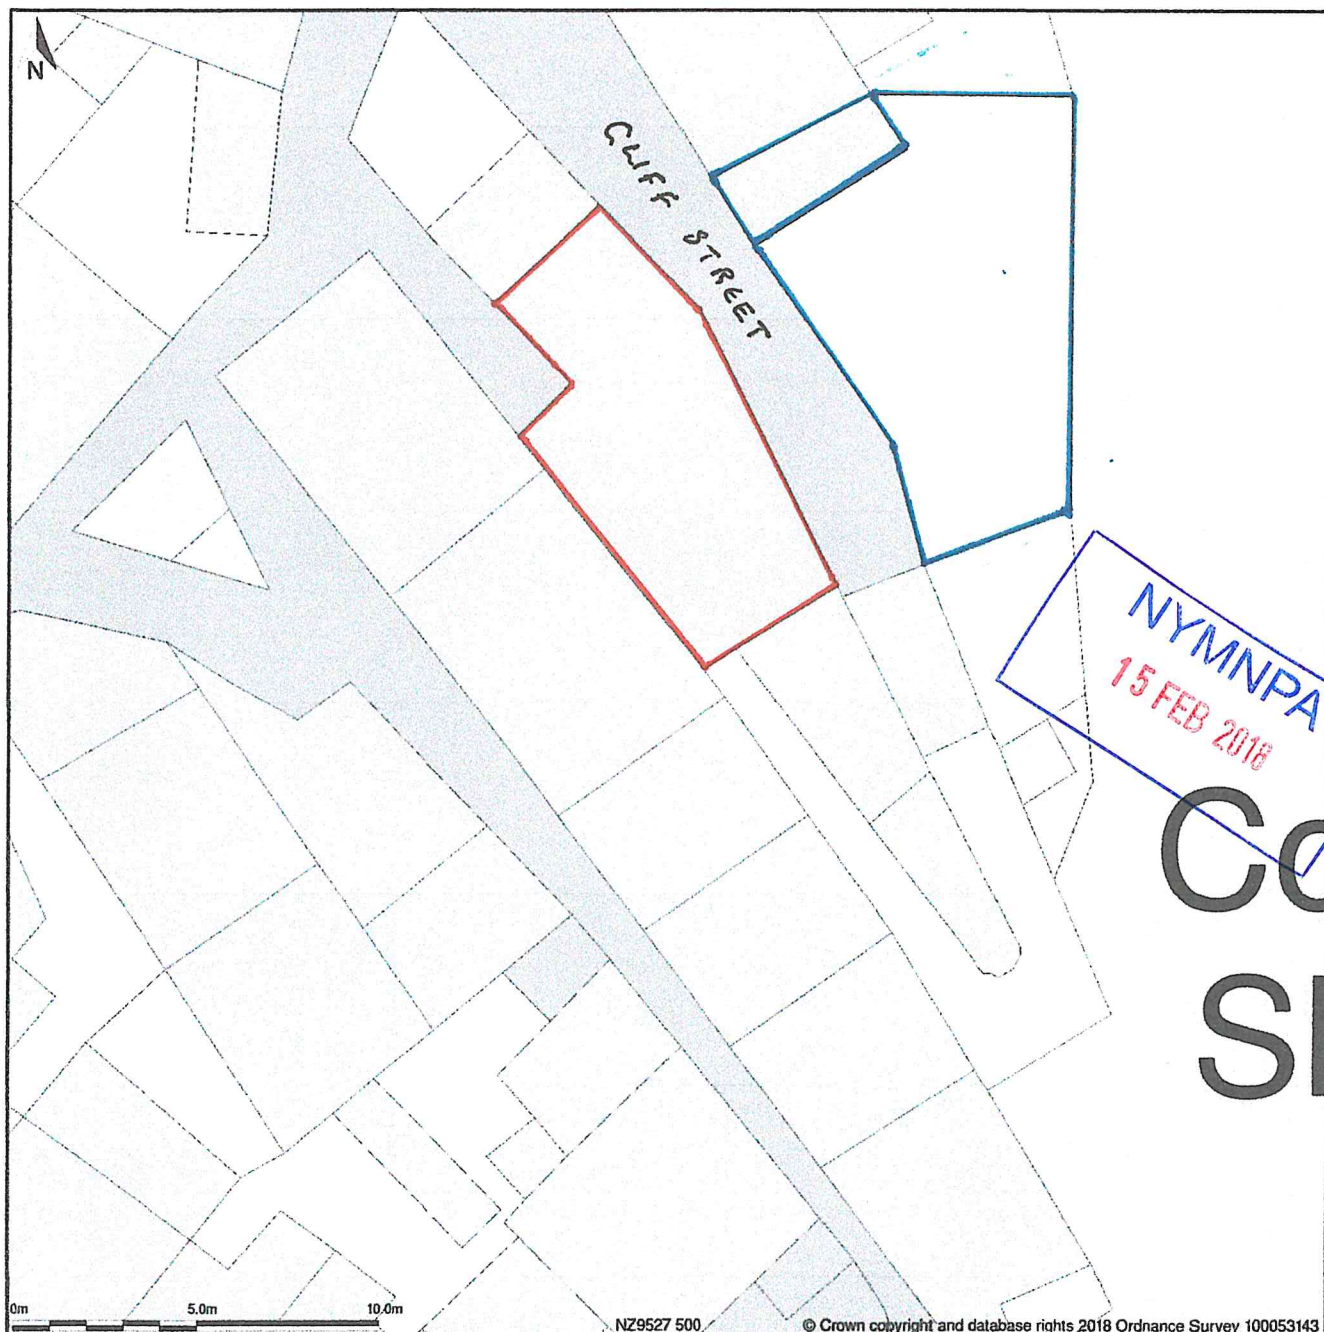

**High Cliff, Cliff Street, Robin Hoods Bay, Whitby, North Yorkshire, YO22 4RY**

Site Plan shows area bounded by: 495208.19, 504945.32 495349.61, 505086.74 (at a scale of 1:1250), OSGridRef: NZ9527 501. The representation of a road, track or path is no evidence of a right of way. The representation of features as lines is no evidence of a property boundary.

Produced on 12th Feb 2018 from the Ordnance Survey National Geographic Database and incorporating surveyed revision available at this date. Reproduction in whole or part is prohibited without the prior permission of Ordnance Survey. © Crown copyright 2018. Supplied by www.buyaplan.co.uk a licensed Ordnance Survey partner (100053143). Unique plan reference: #00296008-1DC6C5

**NYMNP**  
**15 FEB 2018**

High Cliff, Cliff Street, Robin Hoods Bay, Whitby, North Yorkshire, YO22 4RY

Block Plan shows area bounded by: 495258.1, 504984.53 495294.1, 505020.53 (at a scale of 1:200), OSGridRef: NZ9527 500. The representation of a road, track or path is no evidence of a right of way. The representation of features as lines is no evidence of a property boundary.