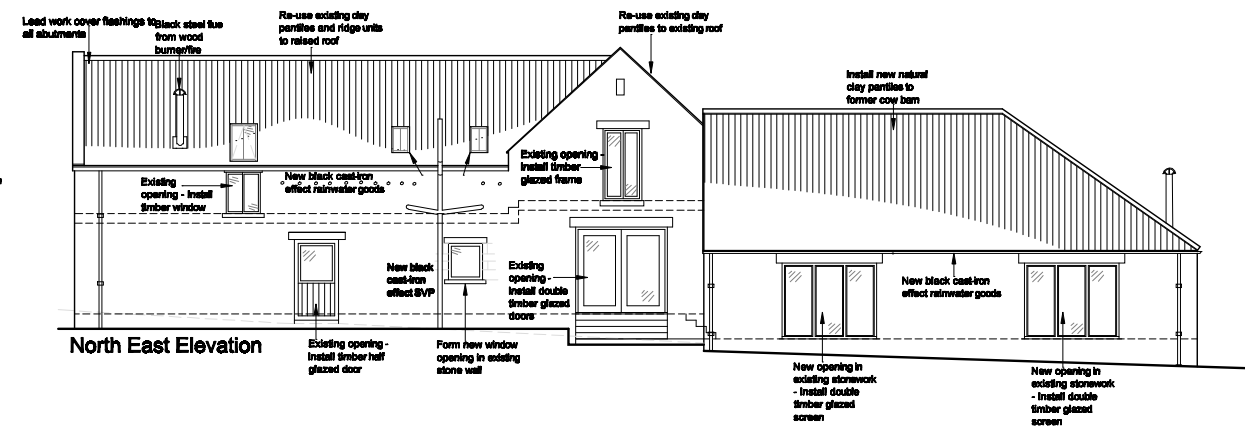

North West Elevation

North West Elevation

South West Elevation

North East Elevation

South East Elevation

CLIENT
 DUCHY OF LANCASTER

JOB TITLE
PROPOSED NEW FARM STEADING
CLOUGHTON FIELDS FARM, SCARBOROUGH

CLIENT
THE DUCHY OF LANCASTER

DRAWING TITLE
PROPOSED ELEVATIONS - BARN CONVERSION

SCALE
1:100 @ A1

DRAWING NUMBER
1005283/08

REV

DRAWING STATUS
PLANNING SUBMISSION

DRAWN
CB

CHECKED
CB

DATE
6.12.09