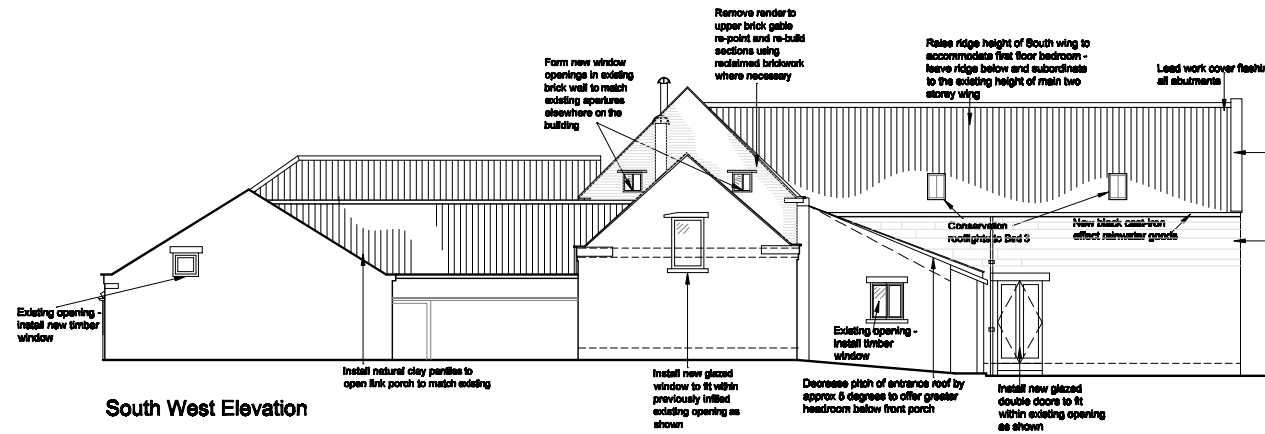

North West Elevation

North West Elevation

South West Elevation

North East Elevation

South East Elevation

CLIENT
 DUCHY OF LANCASTER

JOB TITLE
PROPOSED NEW FARM STEADING
CLOUGHTON FIELDS FARM, SCARBOROUGH

CLIENT
THE DUCHY OF LANCASTER

DRAWING TITLE
PROPOSED ELEVATIONS - BARN CONVERSION

SCALE
1:100 @ A1

DRAWING NUMBER
1005283/08

REV

DRAWING STATUS
PLANNING SUBMISSION

DRAWN
CB

CHECKED
CB

DATE
6.12.09