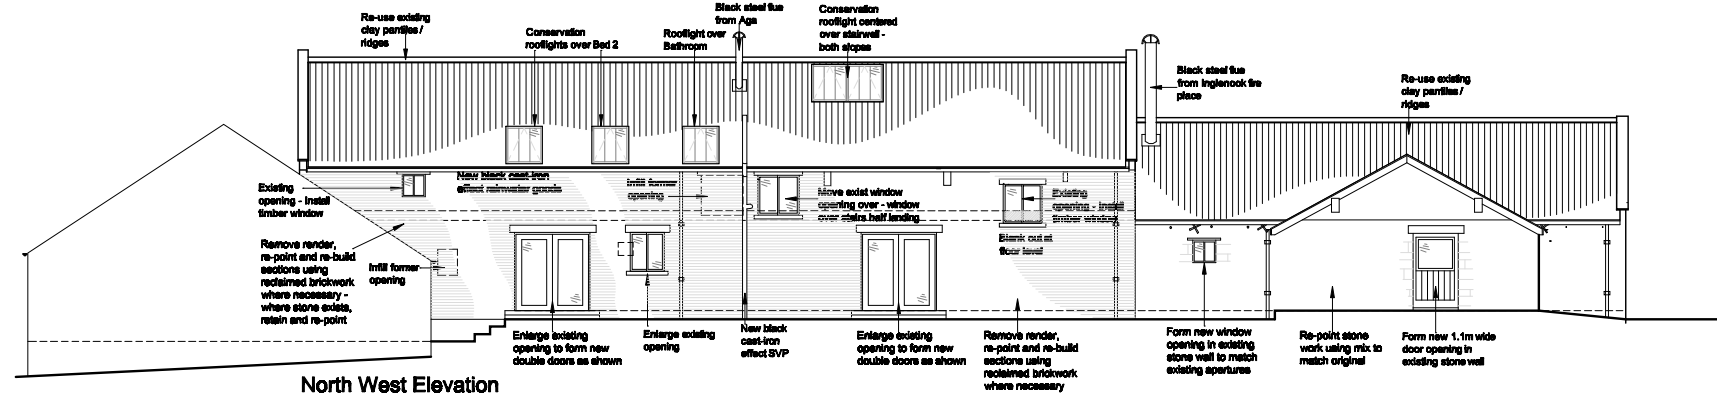

North West Elevation

North West Elevation

South West Elevation

North East Elevation

South East Elevation

CLIENT
 DUCHY OF LANCASTER

JOB TITLE
PROPOSED NEW FARM STEADING
CLOUGHTON FIELDS FARM, SCARBOROUGH

CLIENT
THE DUCHY OF LANCASTER

DRAWING TITLE
PROPOSED ELEVATIONS - BARN CONVERSION

SCALE
1:100 @ A1

DRAWING NUMBER
1005283/08

REV

DRAWING STATUS
PLANNING SUBMISSION

DRAWN
CB

CHECKED
CB

DATE
6.12.09