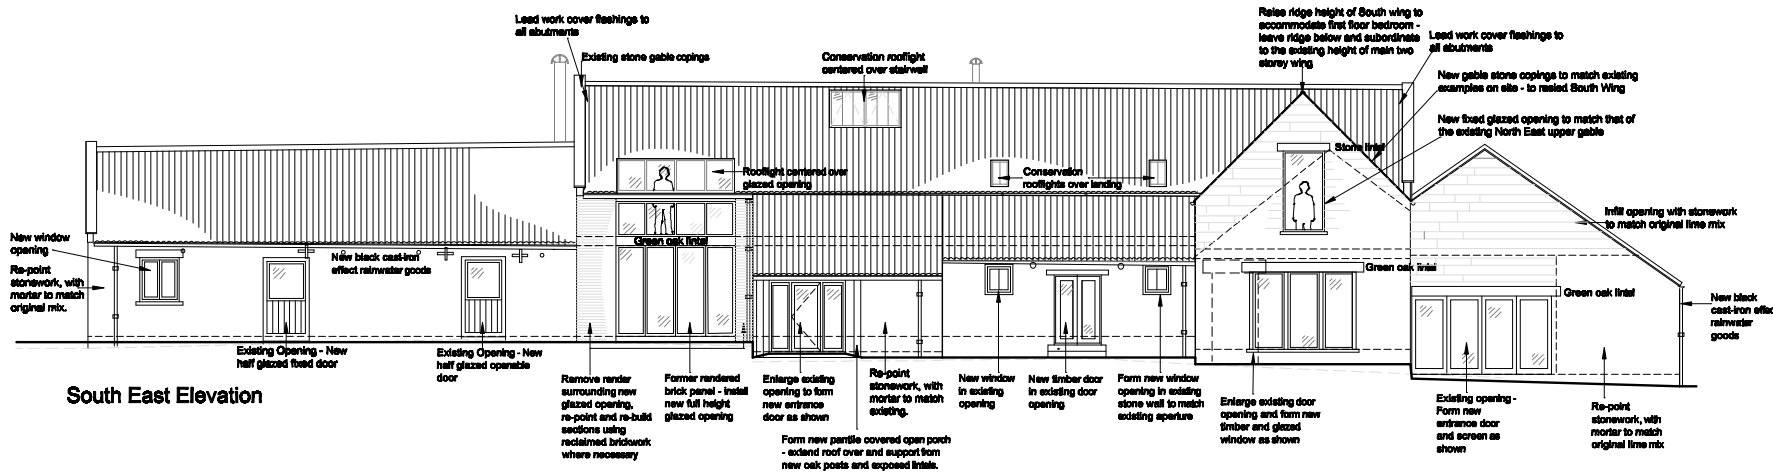

North West Elevation

North West Elevation

South West Elevation

North East Elevation

South East Elevation

CLIENT
 DUCHY OF LANCASTER

JOB TITLE
PROPOSED NEW FARM STEADING
CLOUGHTON FIELDS FARM, SCARBOROUGH

CLIENT
THE DUCHY OF LANCASTER

DRAWING TITLE
PROPOSED ELEVATIONS - BARN CONVERSION

SCALE
1:100 @ A1

DRAWING NUMBER
1005283/08

REV

DRAWING STATUS
PLANNING SUBMISSION

DRAWN
CB

CHECKED
CB

DATE
6.12.09