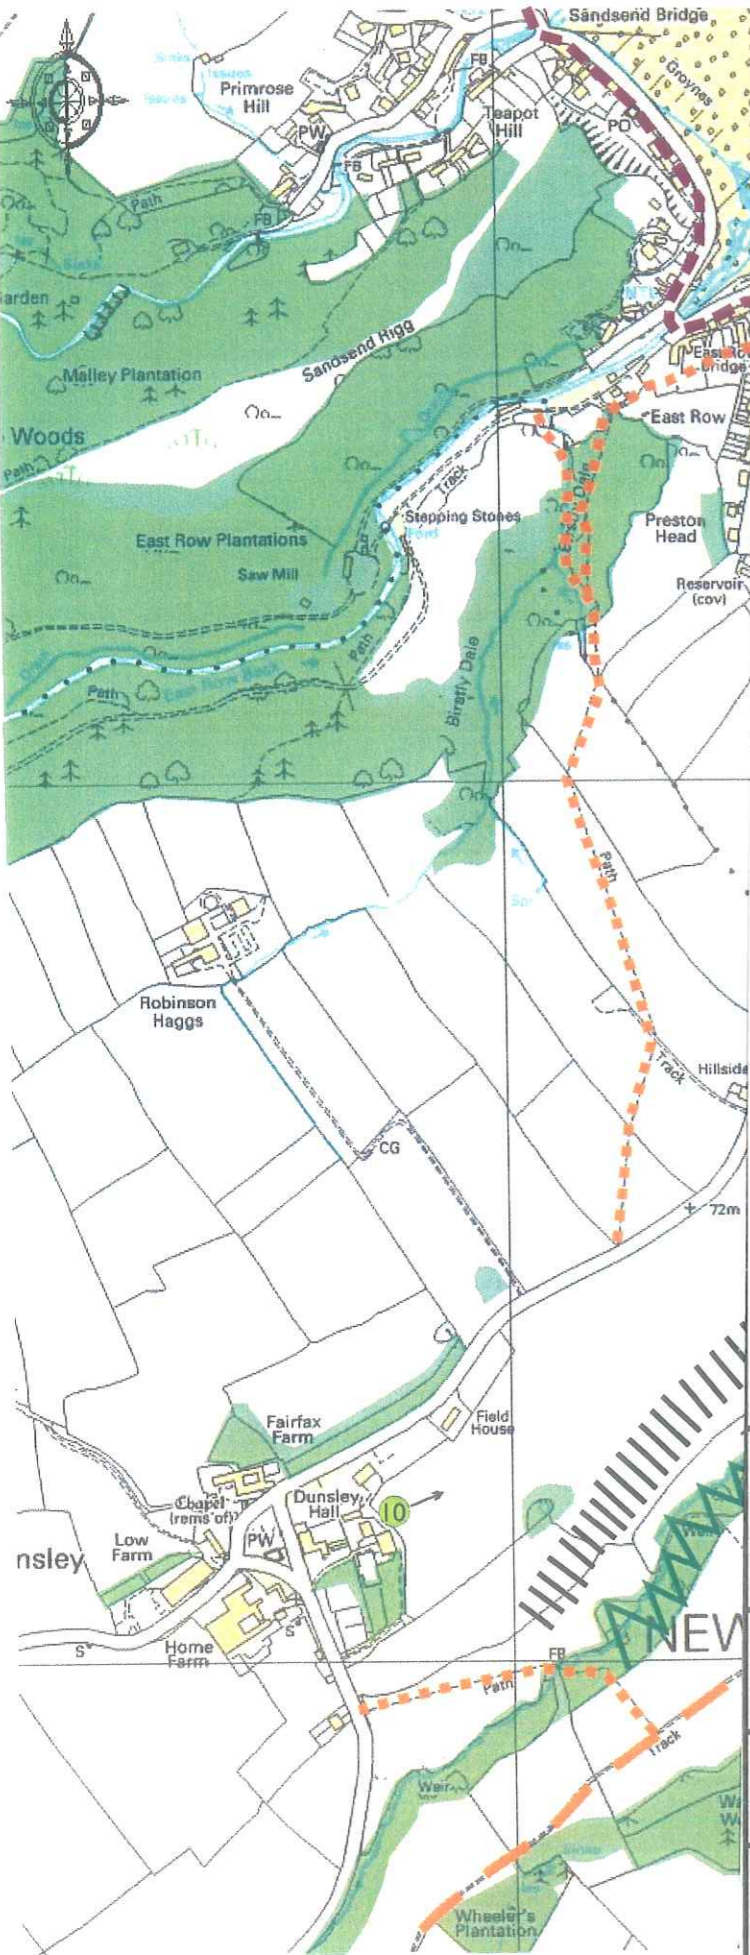

## KEY

-  North York Moors National Park boundary
-  Cleveland Way (National Trail)
-  Sandsend Conservation Area
-  Site boundary

NYMNPA  
27 OCT 2008

Landscape designations

Figure 01

## KEY

-  Significant existing vegetation
-  Footpaths
-  Bridleways
-  Site boundary
-  Raithwaite Estate
-  Vegetive barrier
-  Landform barrier
-  Cleveland Way (National Trail)
-  Viewpoint (changed view)
-  Viewpoint (unchanged view)