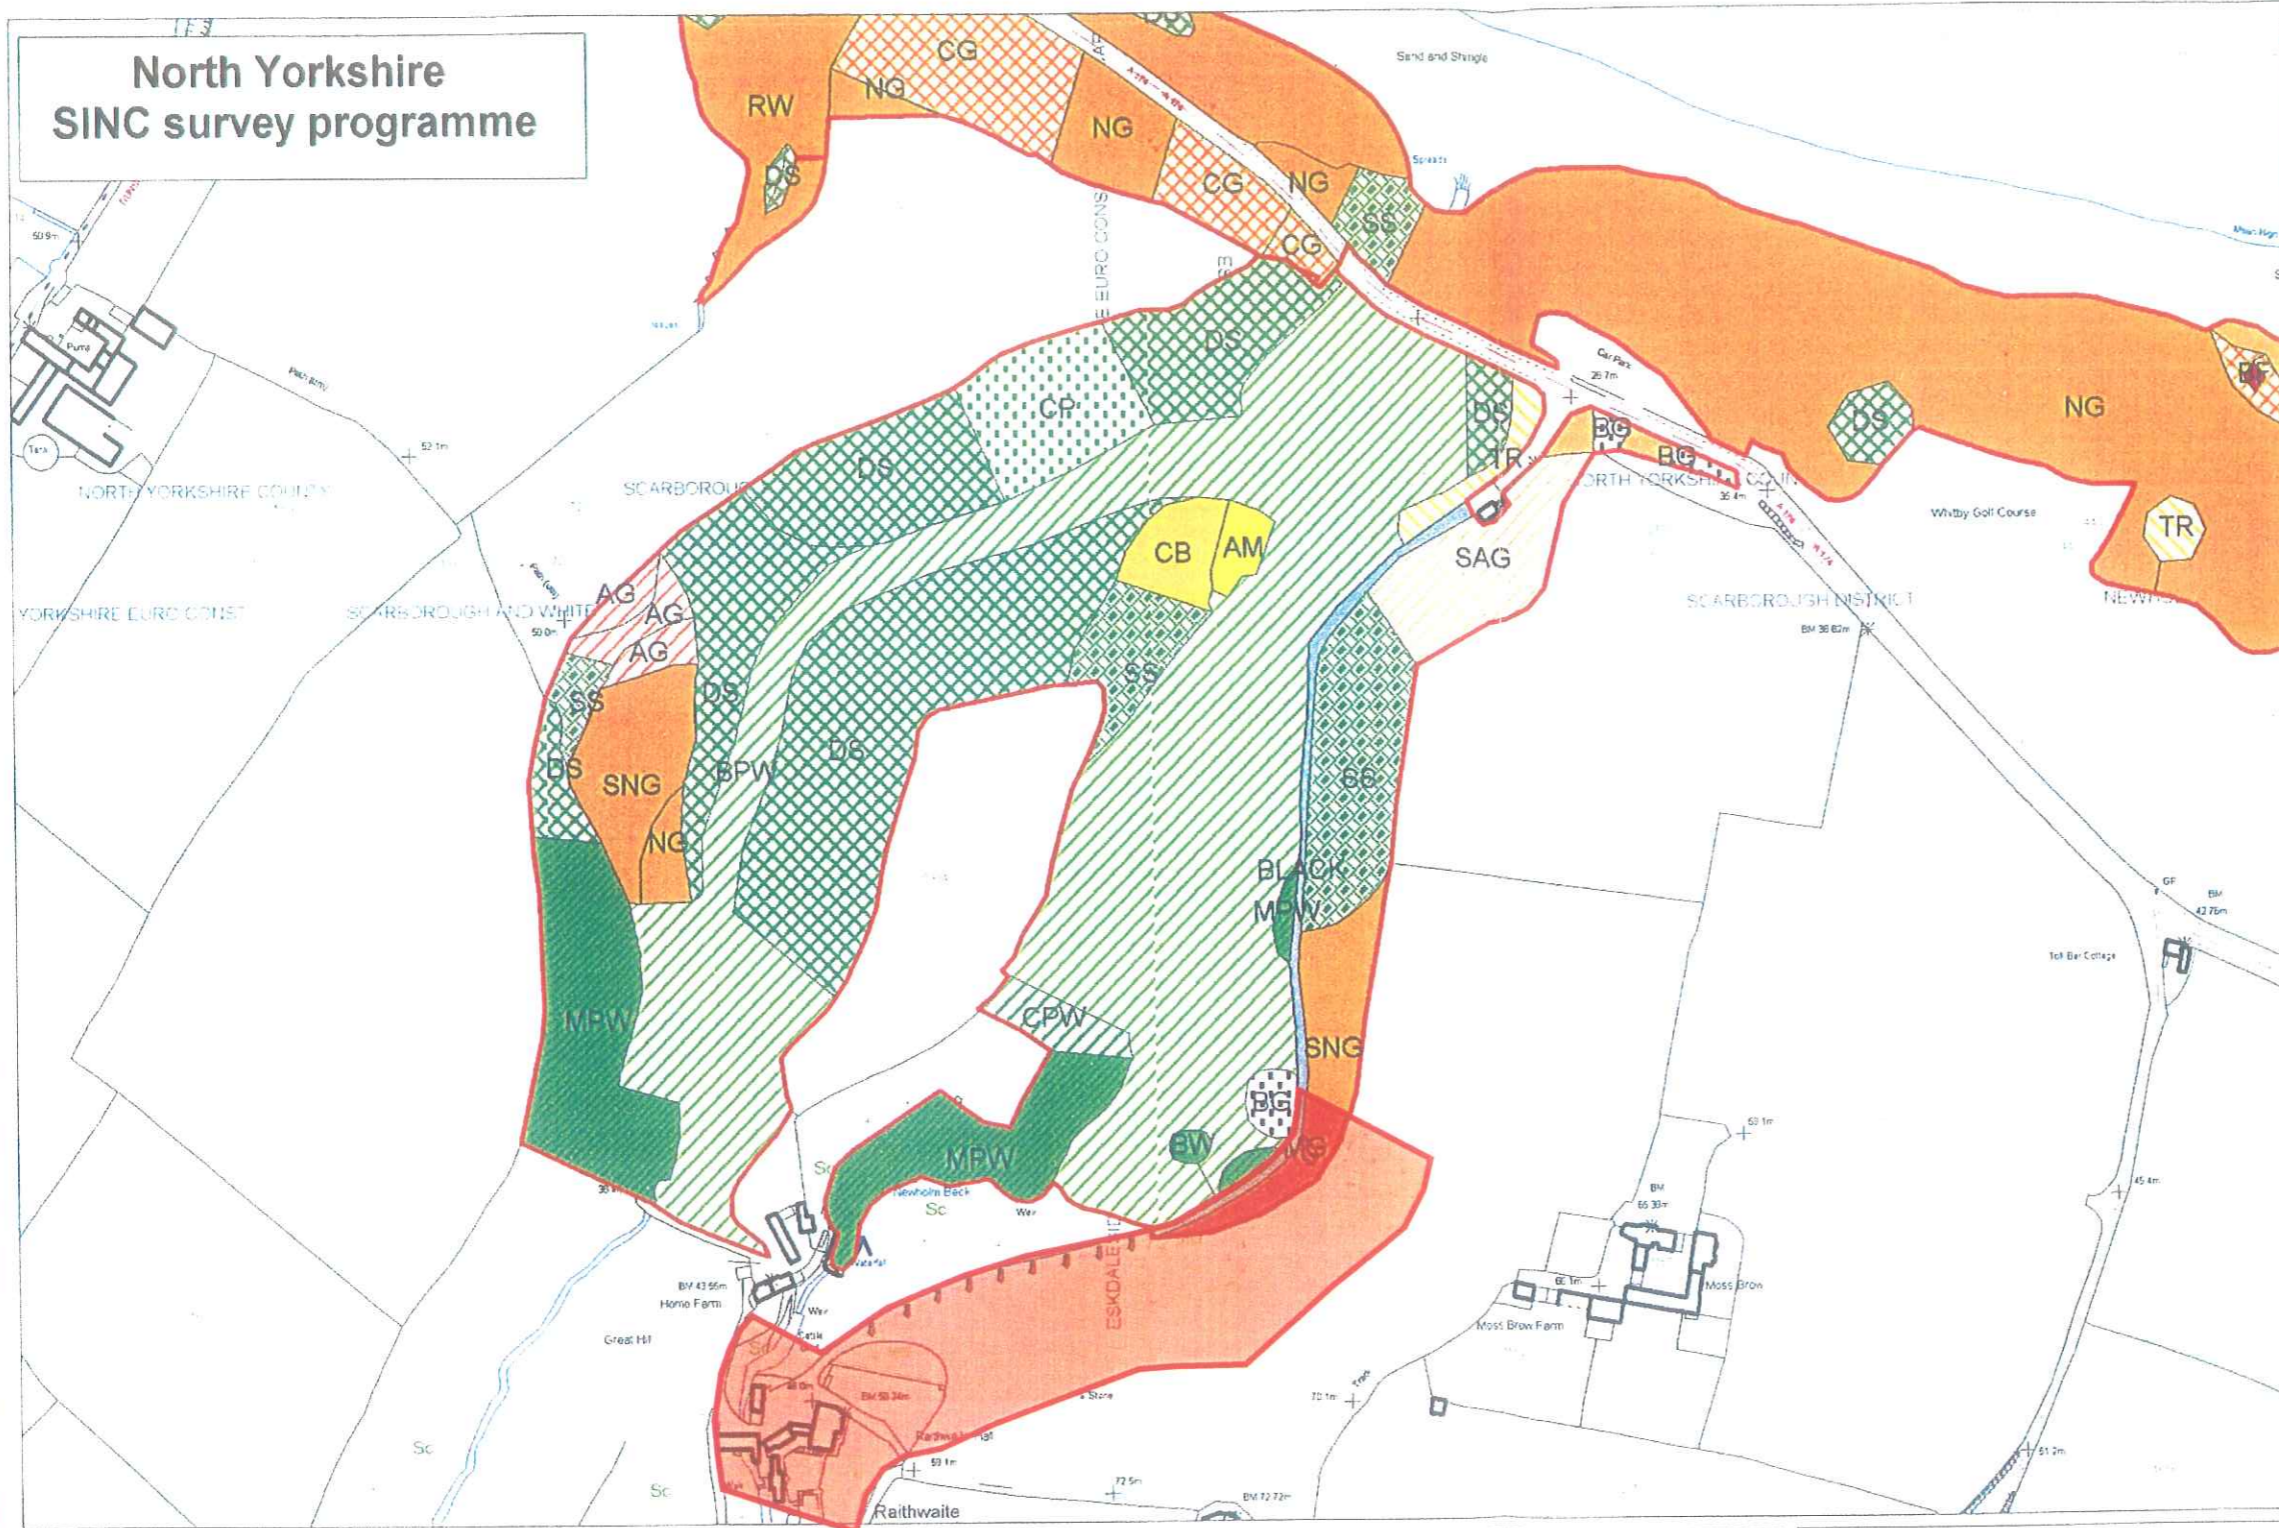

## KEY

- |   |                                 |   |              |
|---|---------------------------------|---|--------------|
|    | Site Location                   |  | Target notes |
|    | Buildings                       |  | Trees        |
|    | Hard-standing                   |   |              |
|    | Water                           |   |              |
|    | Semi-improved grassland         |   |              |
|    | Broadleaved woodland            |   |              |
|    | Amenity grassland               |   |              |
|  | Conifer plantation (Scots pine) |   |              |
|  | Dense scrub                     |   |              |
|  | Marshy grassland                |   |              |
|  | Gardens                         |   |              |
|  | Plantation (mixed)              |   |              |
|  | Introduced shrub                |   |              |

## Habitat Types

Figure 03

# Raithwaite Hall Sandsend

North Yorkshire  
SINC survey programme

## KEY

- Site Location 
-  Yellow
-  Green
-  Green with diagonal lines
-  Green with cross-hatch
-  Green with vertical lines
-  Green with horizontal lines
-  Green with diagonal lines (other orientation)