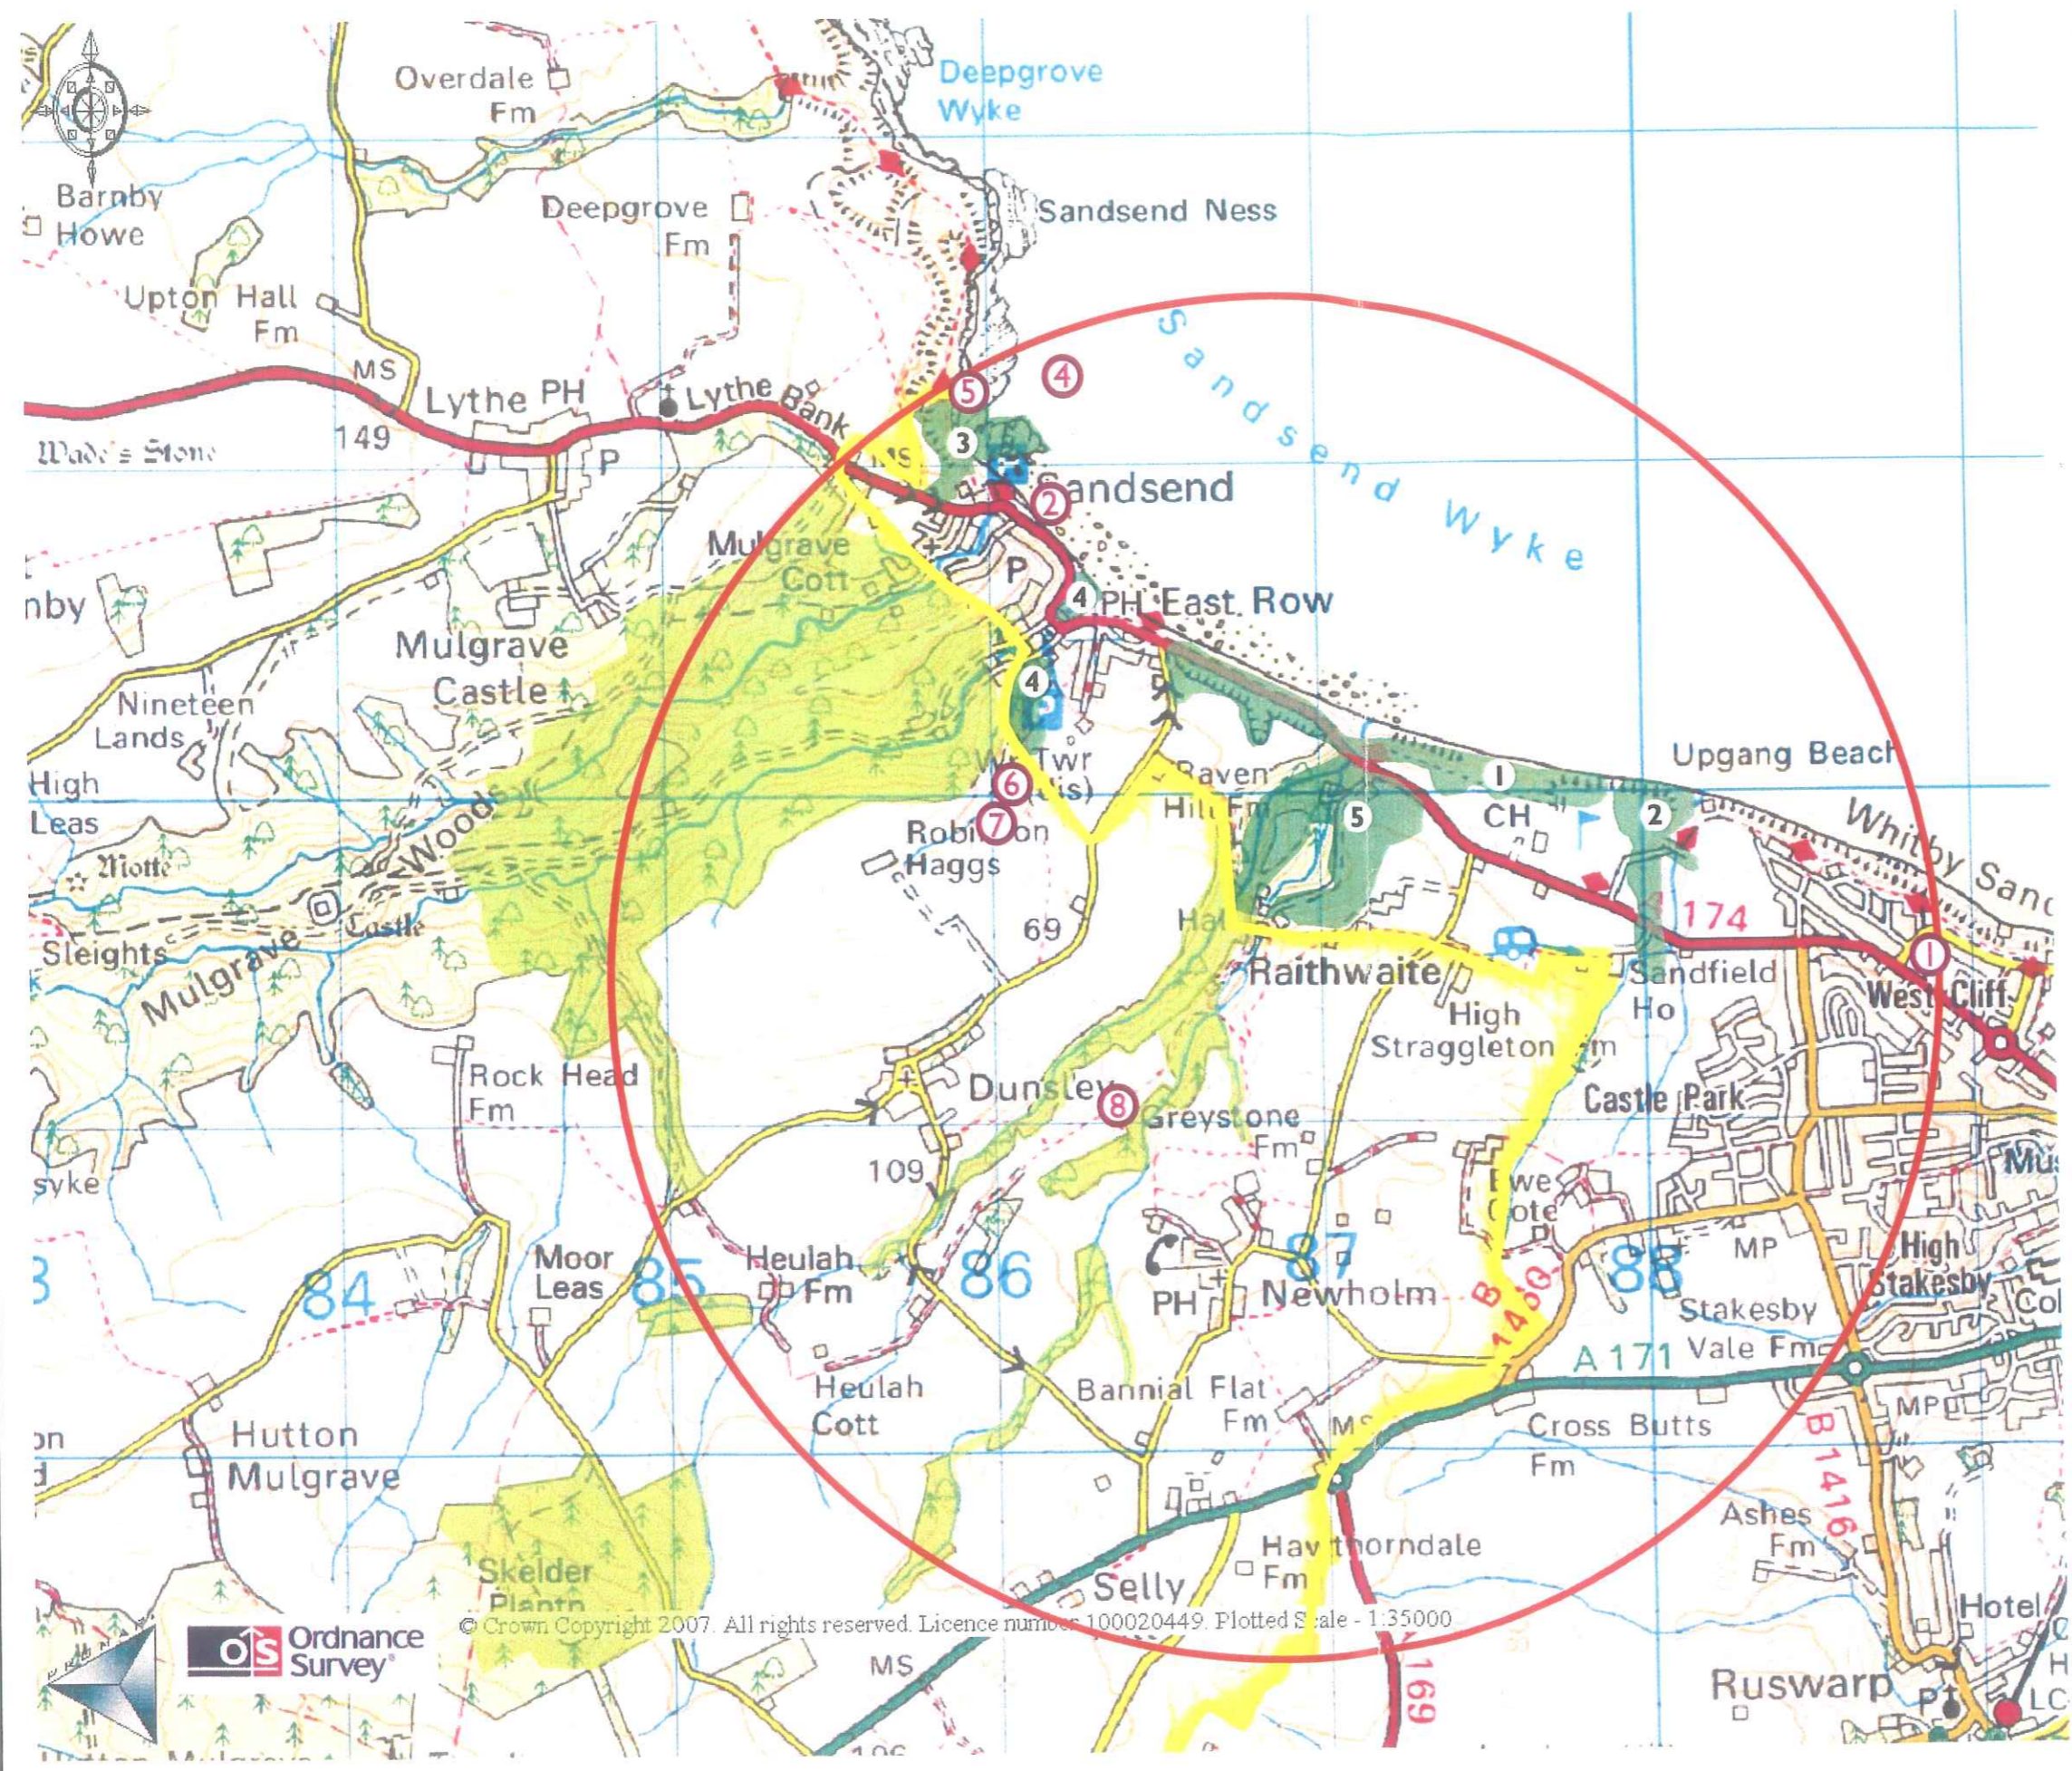

## KEY

Site Location

NYM NPA  
27 OCT 2008

Site Location Plan

Figure 01

## KEY

- Area of interest
- North York Moors National Park boundary
- 3 SINC(s) (and number)
  - 1. Uppang Beck to Sandsend Cliff
  - 2. Uppang Beck
  - 3. Sandsend, Hardcliffe
  - 4. East Row Beck & Woodlands
  - 5. Raithwaite Gill/ Dunsley Beck

Conservation woodland

- Species location
  - 1. *Anguis fragilis*
  - 2. *Arvicola terrestris*
  - 3. *Arvicola terrestris*
  - 4. *Lagenorhynchus albirostris*
  - 5. *Plecotus auritus*
  - 6. *Vespertilionidae*
  - 7. *Vicia bithynica*
  - 8. *Vicia bithynica*

## KEY

- Site Location 
-  Yellow
-  Green
-  Green with diagonal lines
-  Green with cross-hatch
-  Green with vertical lines
-  Green with horizontal lines
-  Green with diagonal lines (other orientation)