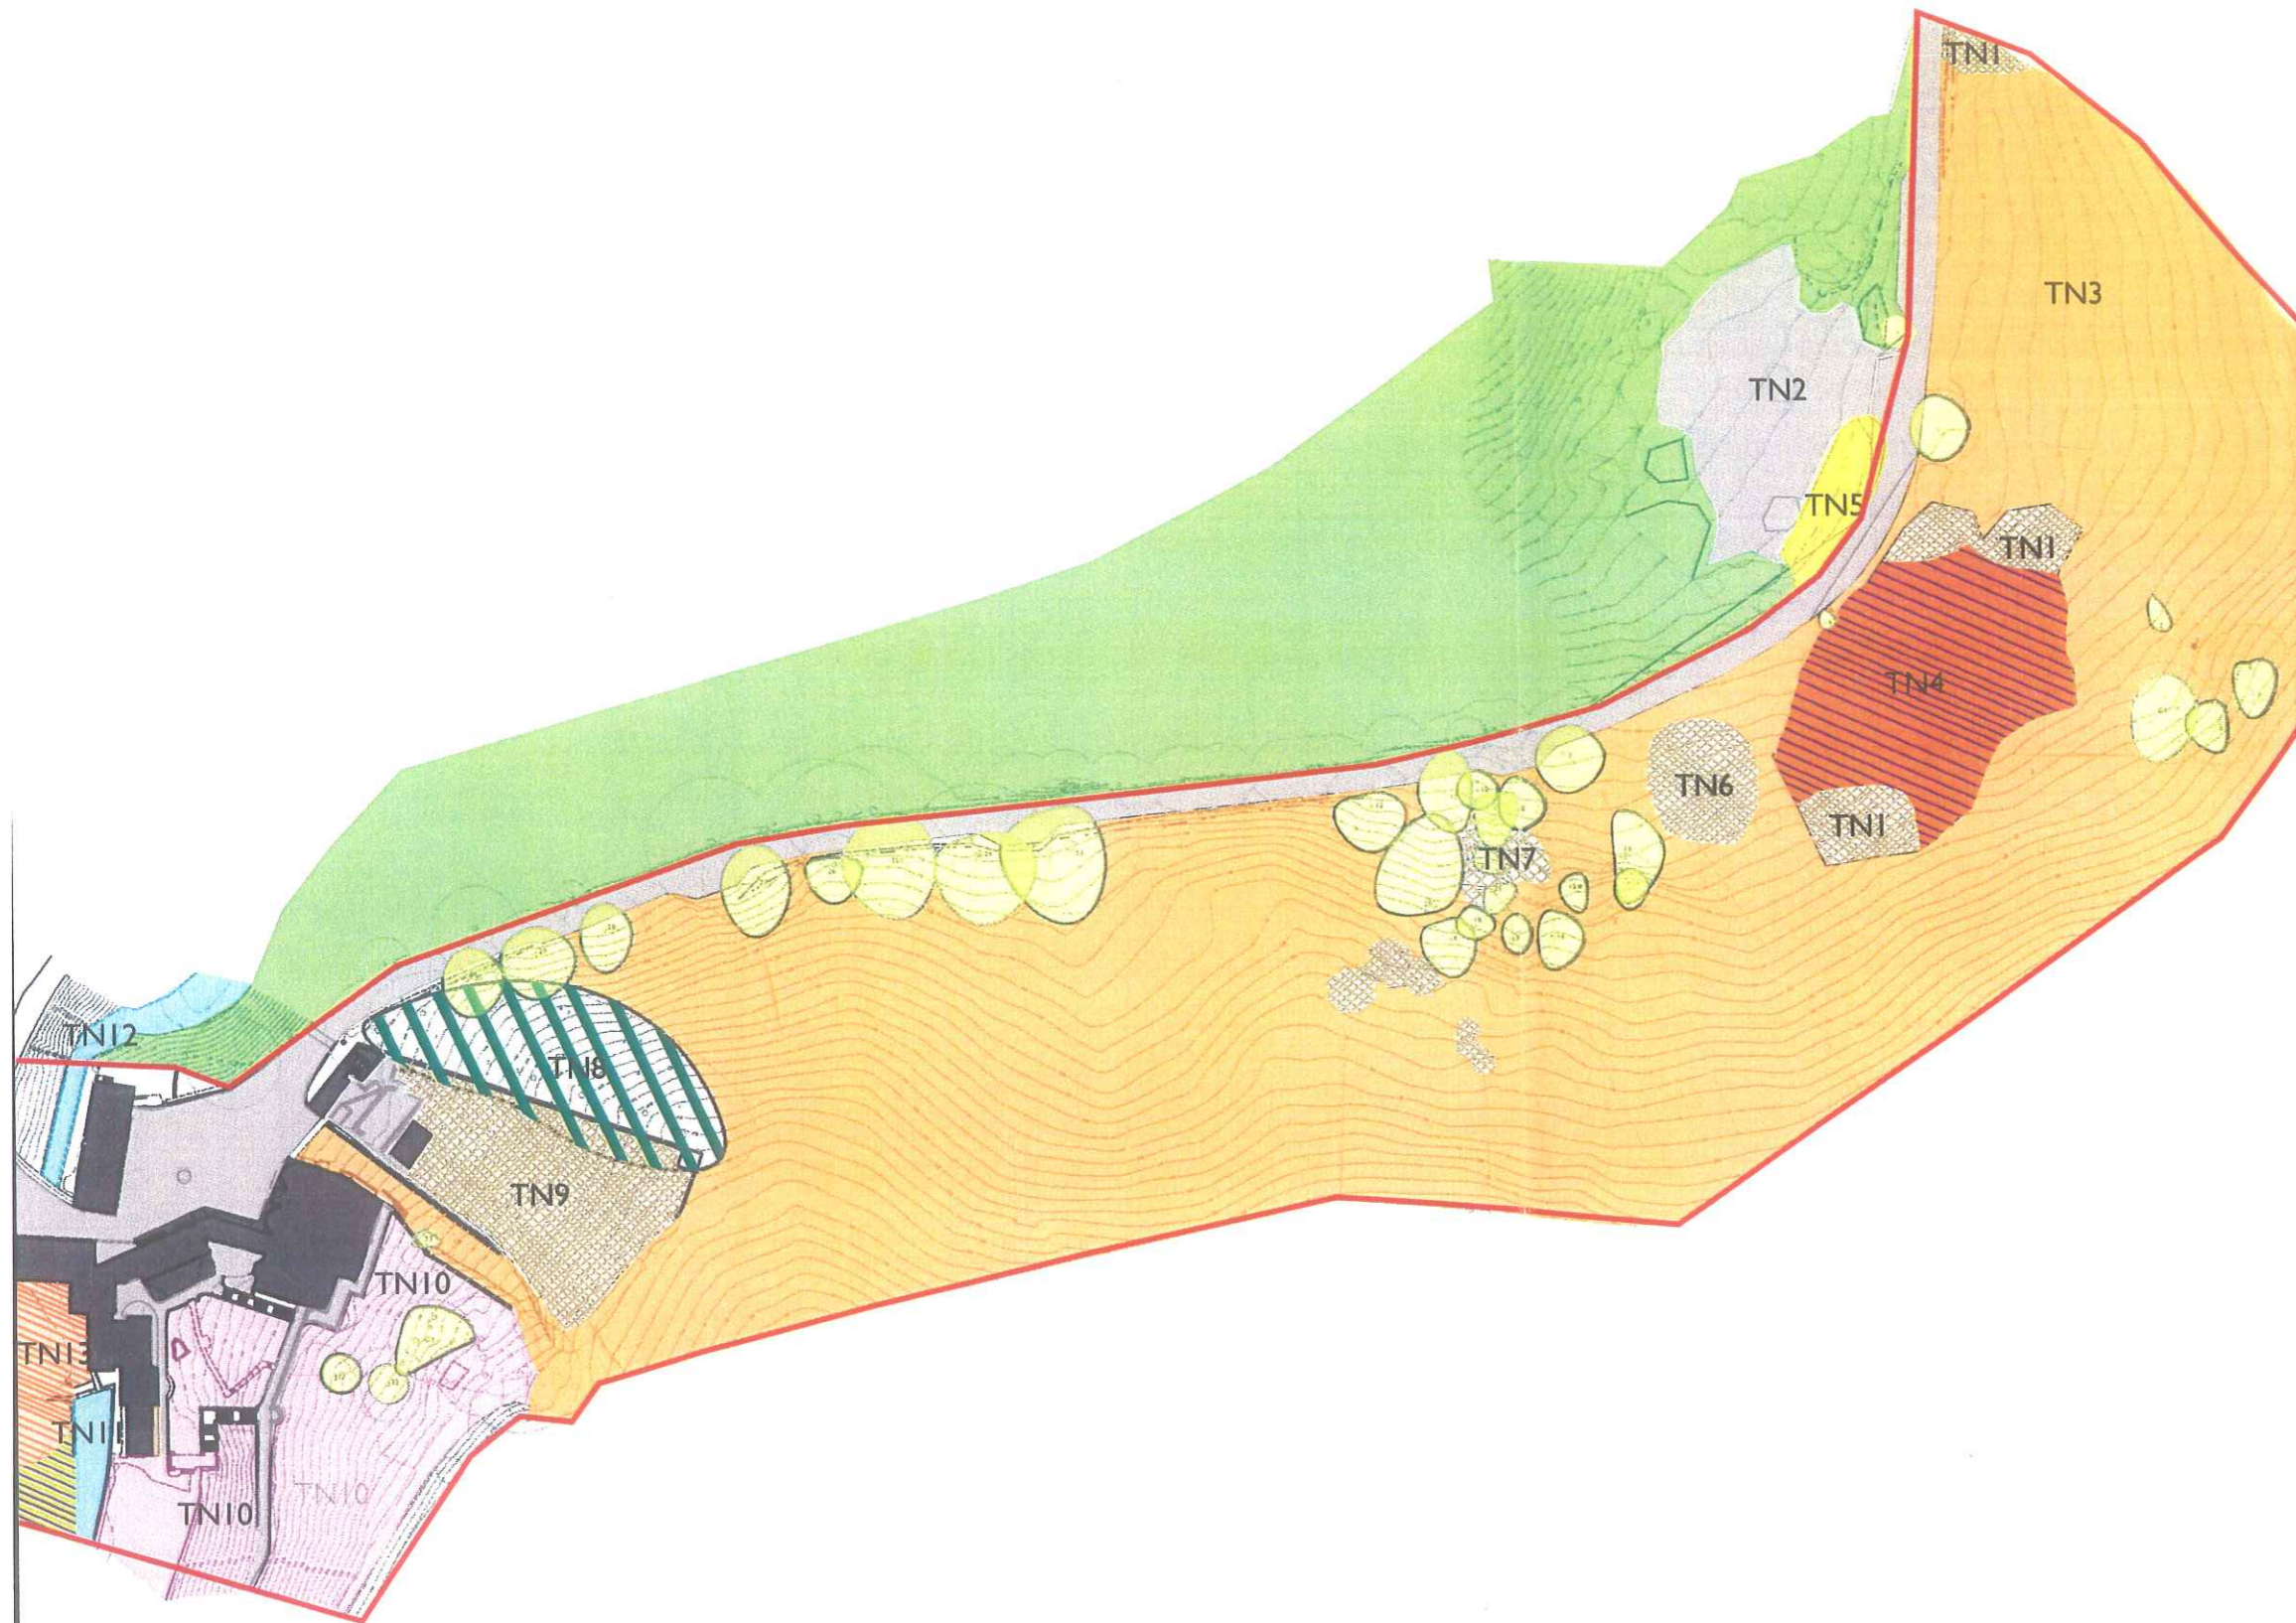

Raithwaite Hall Sandsend

KEY

	Site Location		Target notes
	Buildings		Trees
	Hard-standing		
	Water		
	Semi-improved grassland		
	Broadleaved woodland		
	Amenity grassland		
	Conifer plantation (Scots pine)		
	Dense scrub		
	Marshy grassland		
	Gardens		
	Plantation (mixed)		
	Introduced shrub		

NYMNPA
27 OCT 2008

Habitat Types