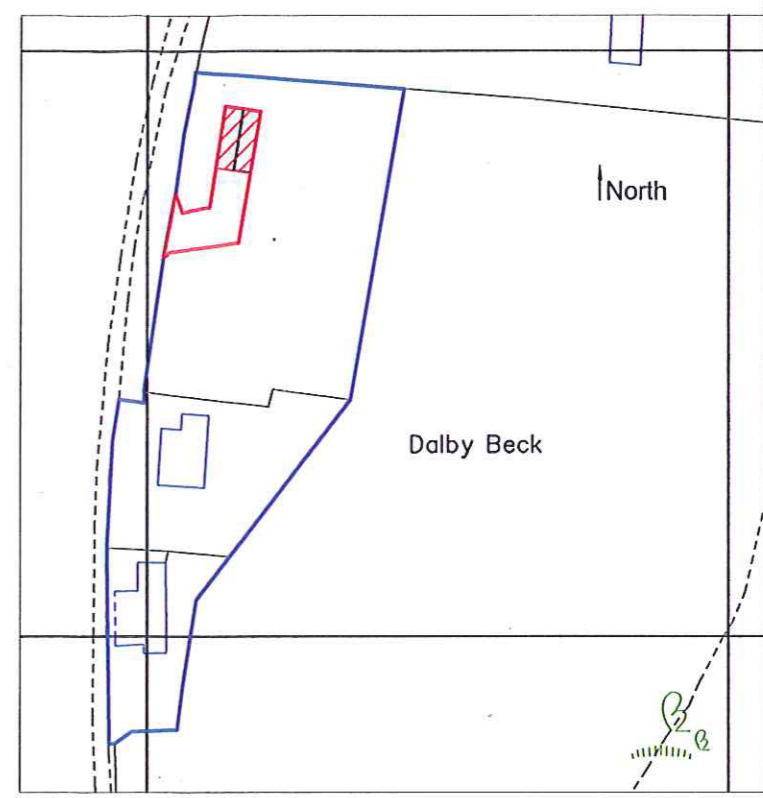

Proposed Site Plan

Location Plan Scale 1:1250

NYMNPA
- 9 OCT 2010

John Cotterill BA (Hons) Arch. Wallnook Mount Pleasant Allendale Northumberland NE47 9PA			
Proj.	Dalby Beck, North Yorkshire		
Title	Site Plan - Log Cabin		
Scale	1:500 @ A3	Date	Oct 10
Dwg No.	18		Rev. A