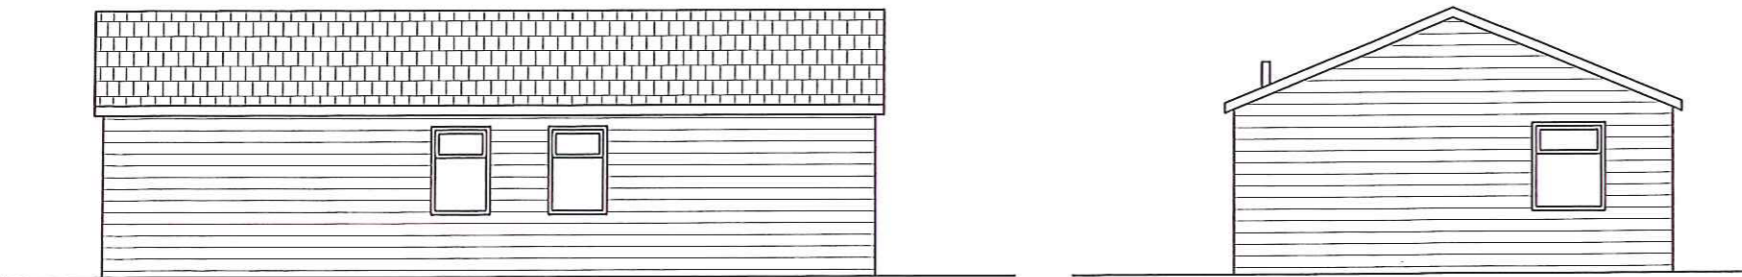

Proposed Roof Plan

Proposed Elevations of Log Cabin Temp Accommodation

<b>John Cotterill</b> BA (Hons) Arch.			
Wallnook Mount Pleasant Allendale Northumberland NE47 9PA			
Proj.	Dalby Beck, North Yorkshire		
Title	Proposed Temp Accommodation		
Scale	1:100 @ A3	Date	Oct 10
Dwg No.	<b>19</b>		Rev. A