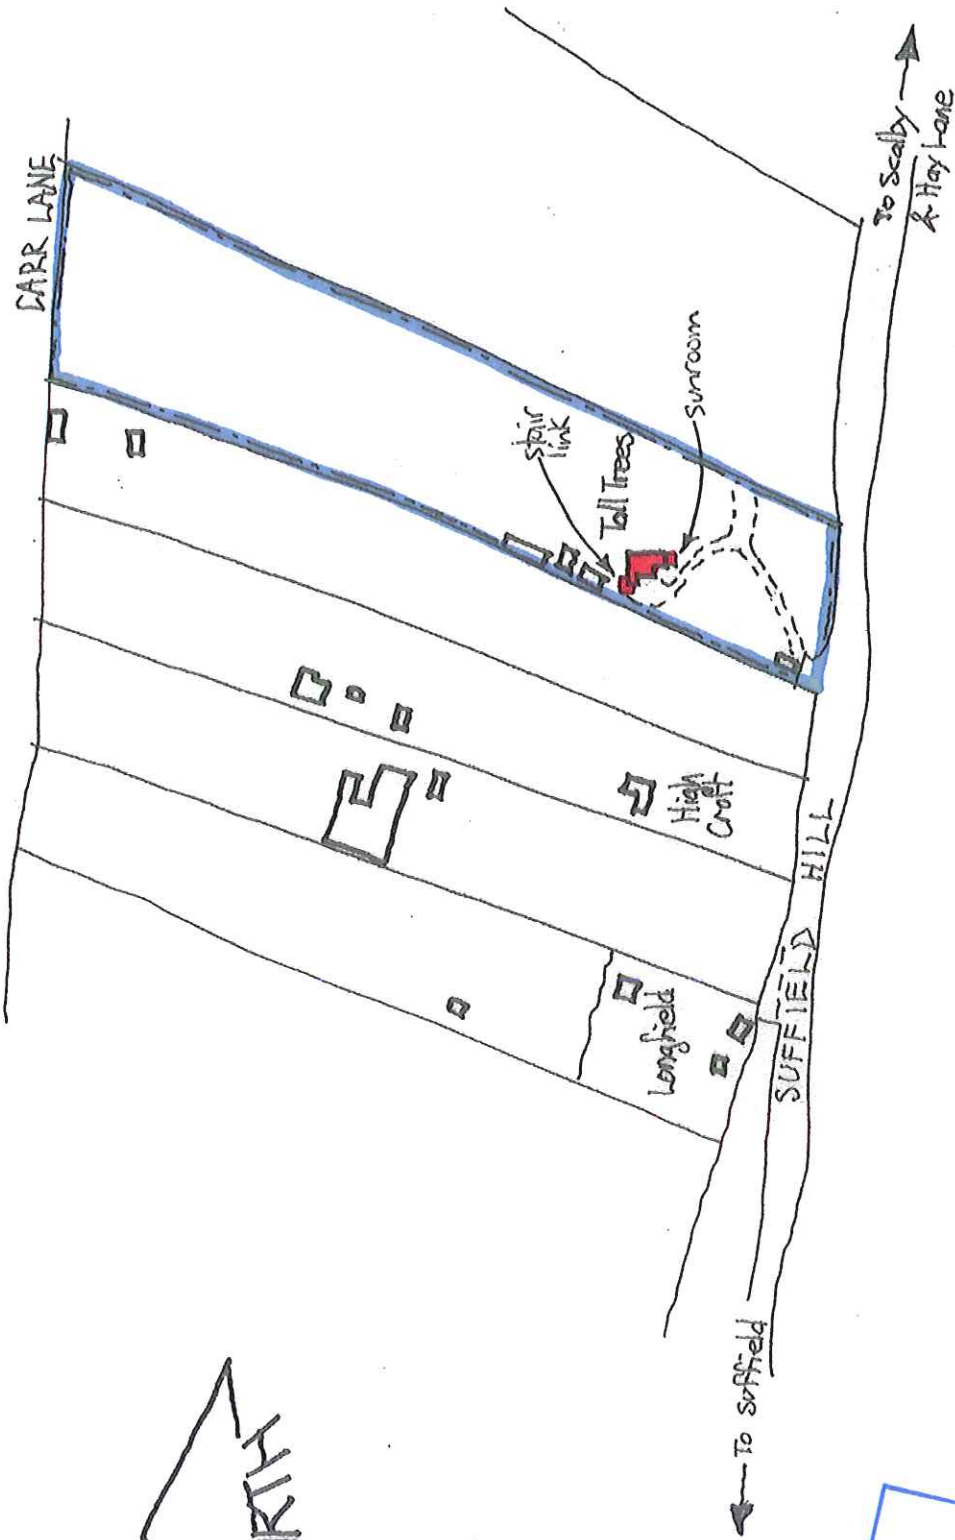

NYM / 2010 / 0 8 8 0 / FL

© 2002 BUNN DESIGN PARTNERS ARCHITECTS

1:2500 BLOCK PLAN

NYM/NPA
- 4 NOV 2010