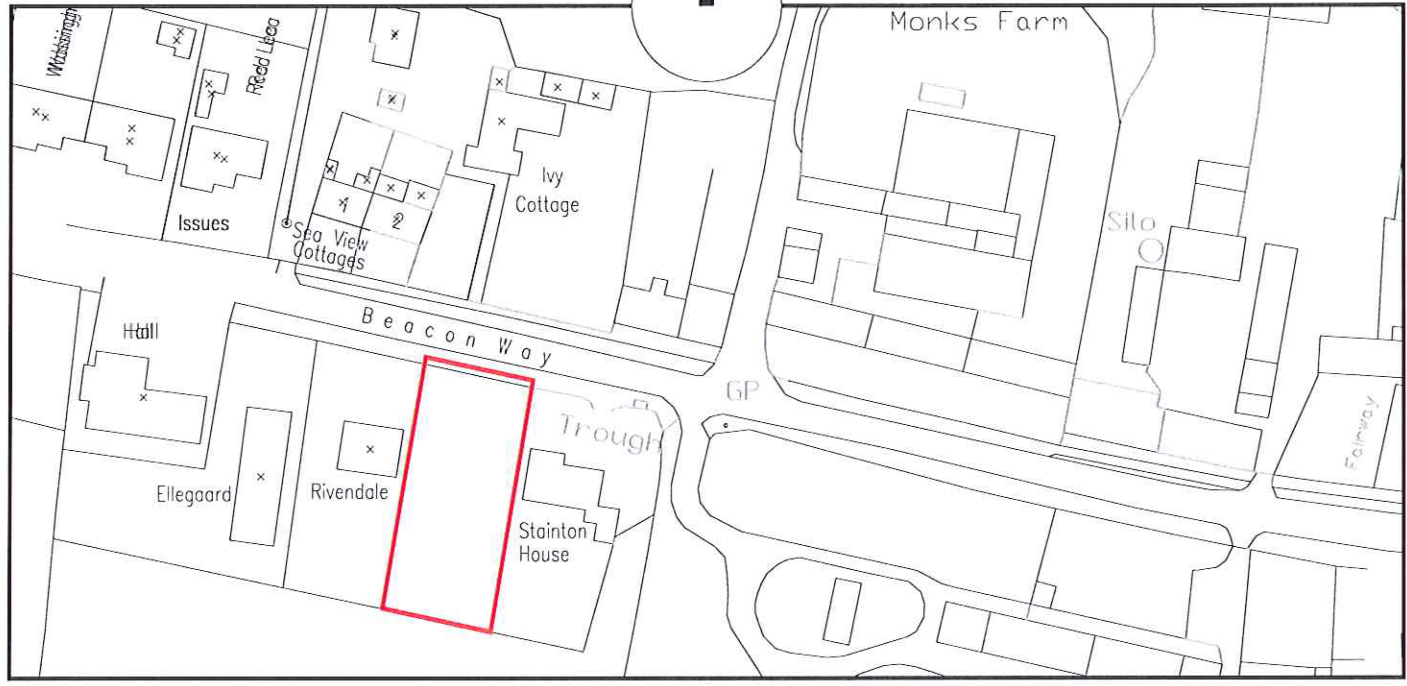

NYM / 2010 / 0890 / FL -

NYMNP
19 NOV 2010

L O C A T I O N P L A N

1 : 1 2 5 0

b h d partnership Airy Hill Manor, Whitby, North Yorkshire, UK. YO21 1QB.		CLIENT: Mr D Wison			DRAWING TITLE: Location Plan		
		PROJECT: Proposed Dwelling Beacon Lane Sneaton			A4	DRN: NID	DATE: 16/11/10
					SCALE: 1:1250		ISSUE: PROVISIONAL
A	16/11/10	NID	ISSUE FOR APPROVAL				
REV	DATE	BY	AMENDMENT	CHKD	APVD	DRAWING NR: D9959-01	
						REV: A	