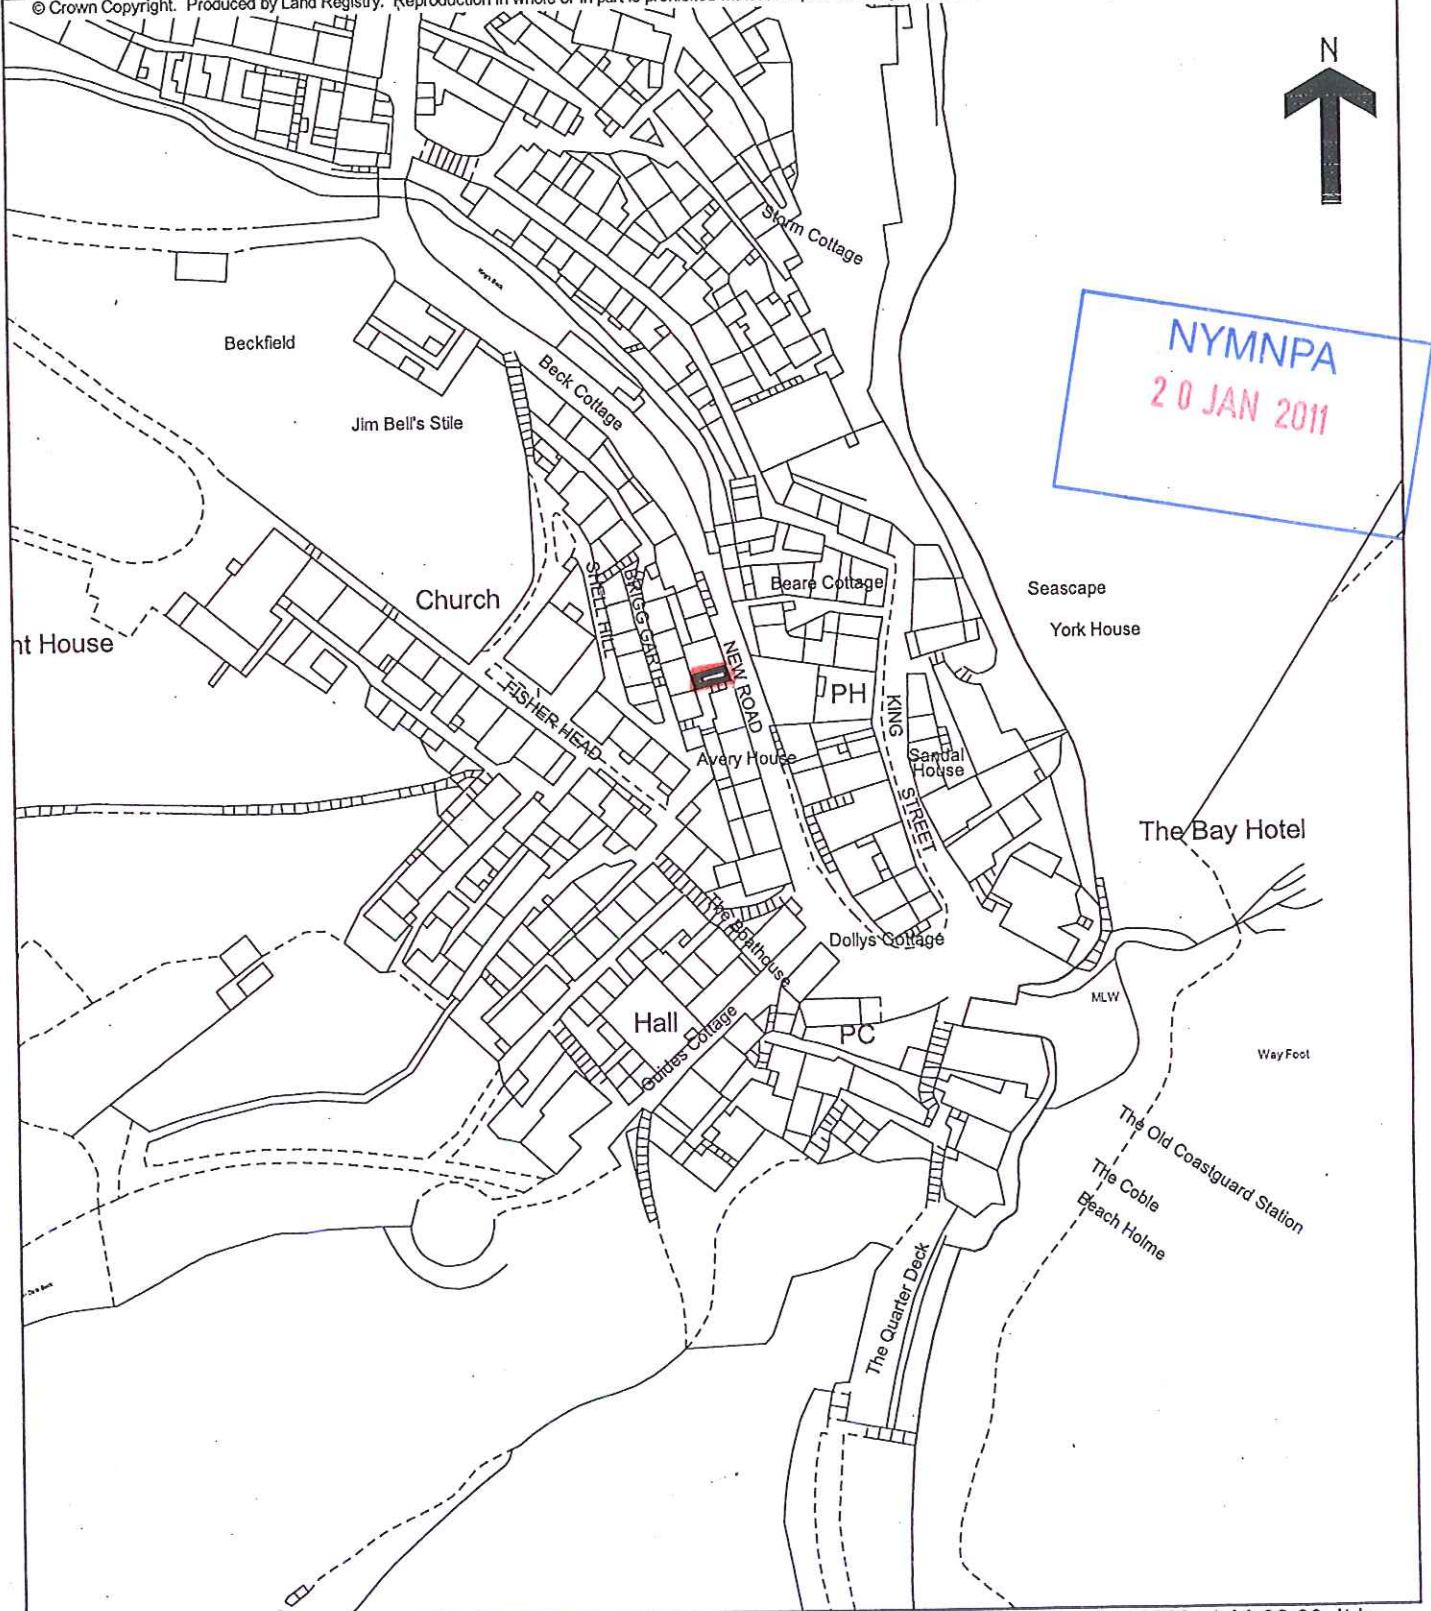

NYM / 2010 / 0952 / LB

Land Registry Official copy of title plan

Title number **NYK373884**
Ordnance Survey map reference **NZ9504NW**
Scale **1:1250** enlarged from 1:2500
Administrative area **North Yorkshire: Scarborough**

© Crown Copyright. Produced by Land Registry. Reproduction in whole or in part is prohibited without the prior written permission of Ordnance Survey. Licence Number 100026316.

This official copy issued on 27 November 2009 shows the state of this title plan on 27 November 2009 at 11:32:00. It is admissible in evidence to the same extent as the original (s.67 Land Registration Act 2002). This title plan shows the general position, not the exact line, of the boundaries. It may be subject to distortions in scale. Measurements scaled from this plan may not match measurements between the same points on the ground. See Land Registry Public Guide 19 - Title Plans and Boundaries. This title is dealt with by Land Registry, Durham Office.