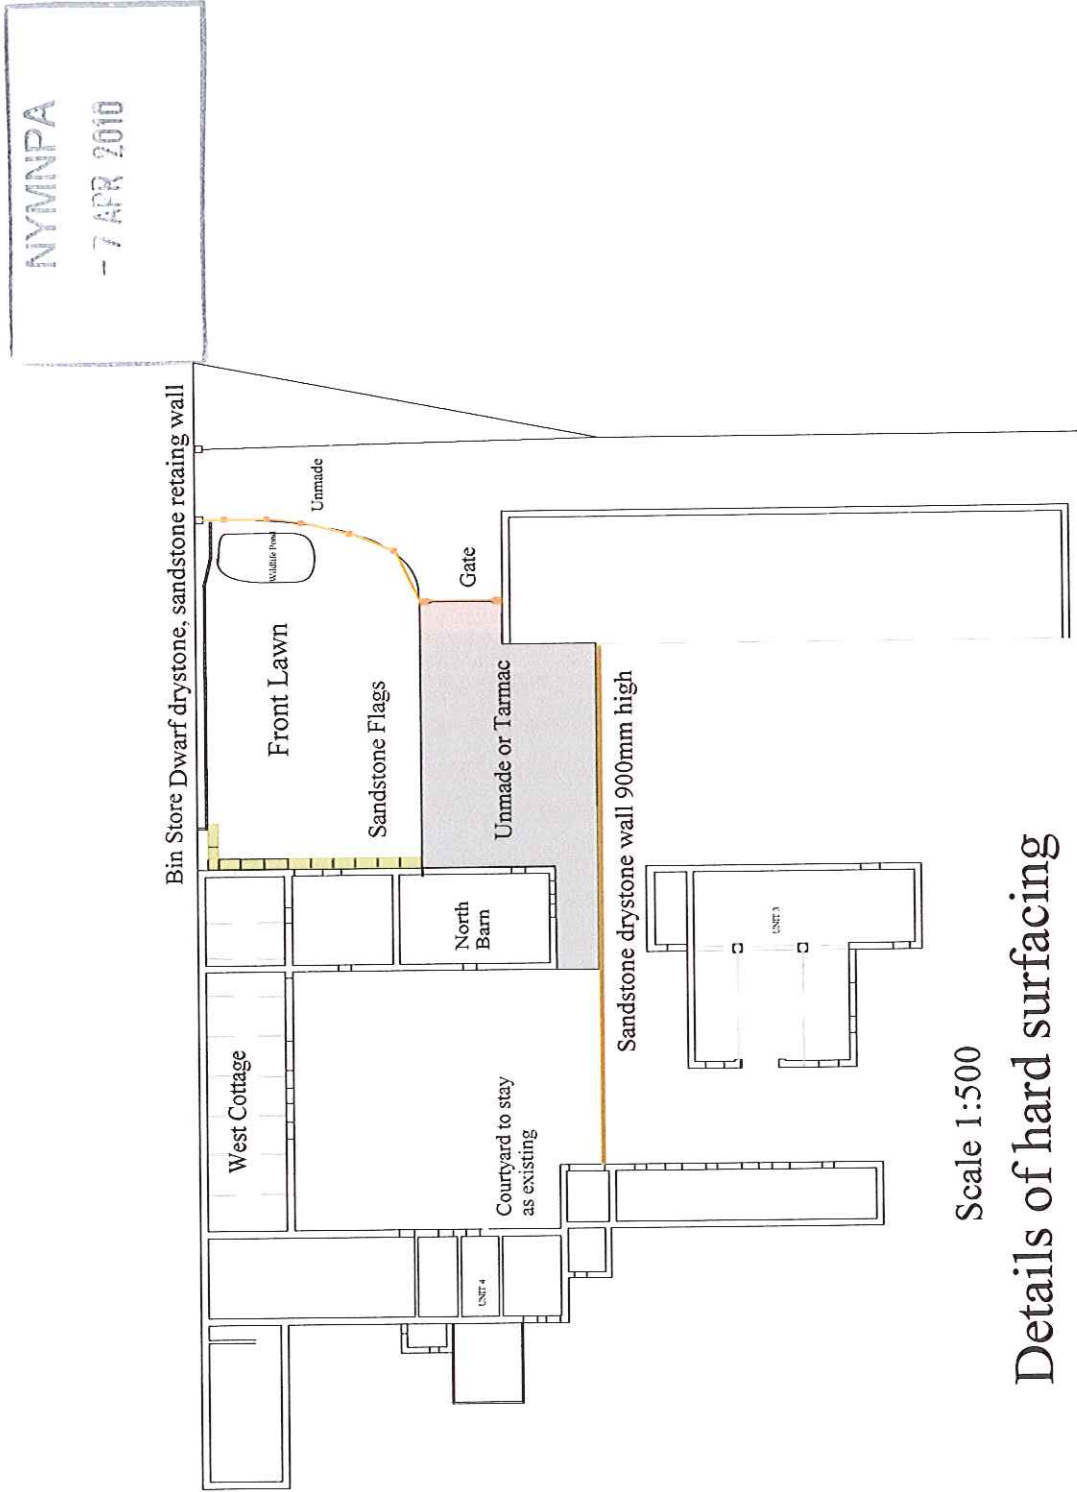

NYMNP
- 7 APR 2010

BIN STORE DETAIL

Scale 1:20

NORTH BARN

Scale 1:500

Details of hard surfacing

NYMNP
- 7 APR 2010

DWARF WALL AND BIN STORE DETAIL

Scale 1:100

VIEW FROM ABOVE

North Barn

NYMNP
- 7 APR 2010

WEST ELEVATION

Scale 1:100