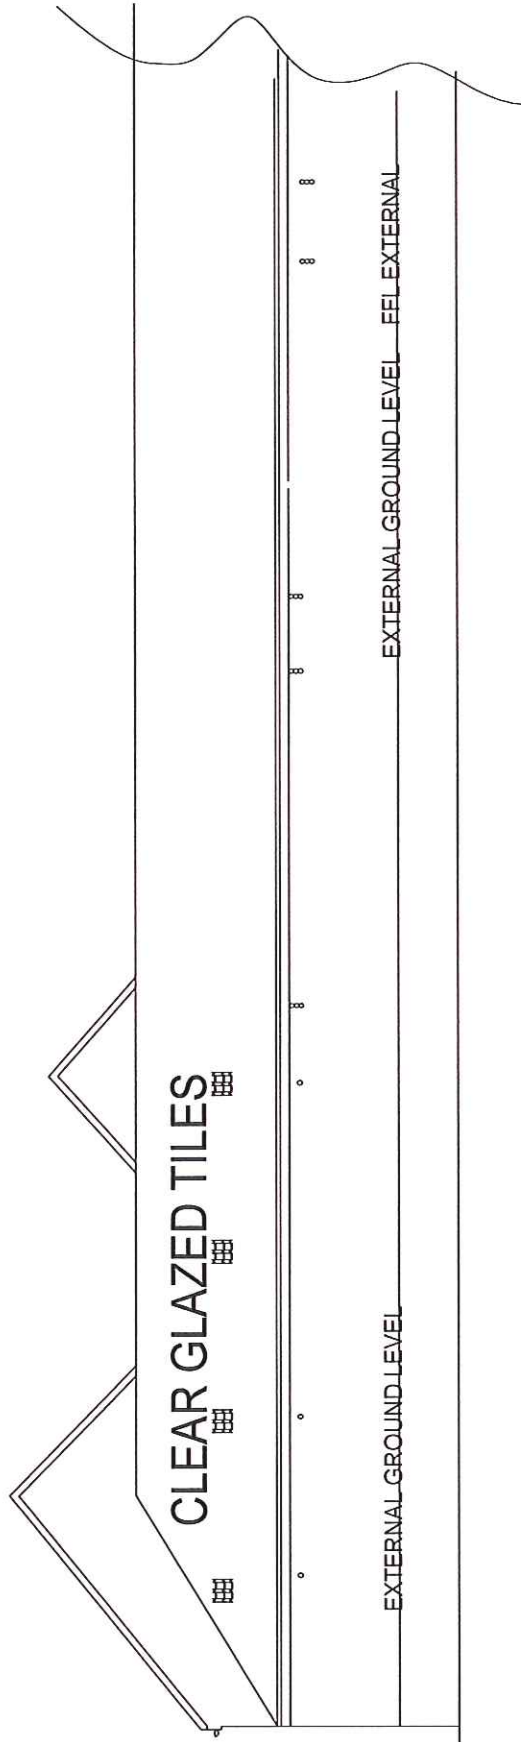

NYMNP
- 7 APR 2010

BIN STORE DETAIL

Scale 1:20

NORTH BARN

Scale 1:500

Details of hard surfacing

NYMNP
- 7 APR 2010

DWARF WALL AND BIN STORE DETAIL

Scale 1:100

VIEW FROM ABOVE

North Barn

NYMNP
- 7 APR 2010

WEST ELEVATION

Scale 1:100