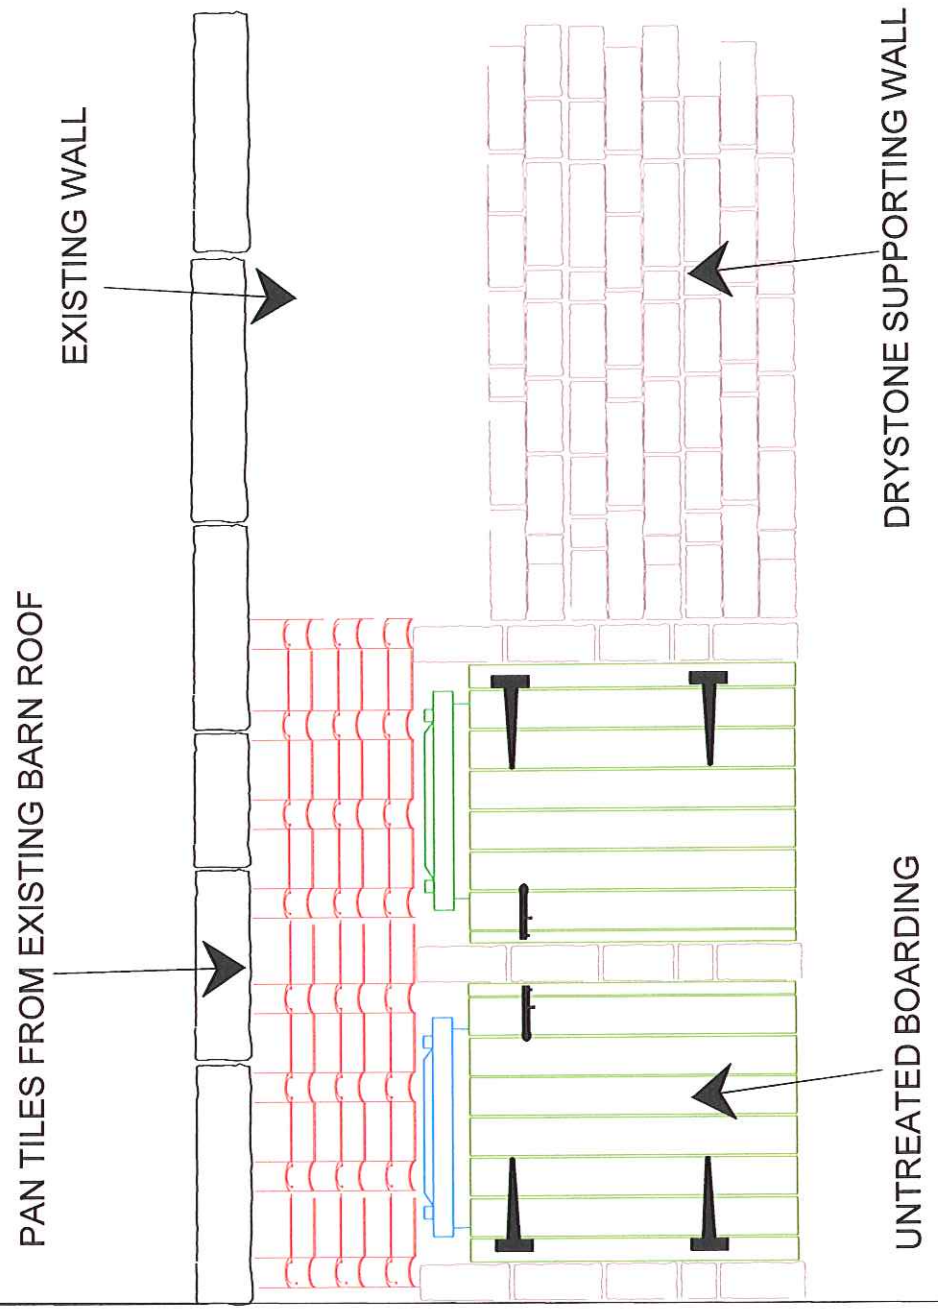

NYMNP
- 7 APR 2010

BIN STORE DETAIL

Scale 1:20

NORTH BARN

Scale 1:500

Details of hard surfacing

NYMNP
- 7 APR 2010

DWARF WALL AND BIN STORE DETAIL

Scale 1:100

VIEW FROM ABOVE

North Barn

NYMNP
- 7 APR 2010

WEST ELEVATION

Scale 1:100