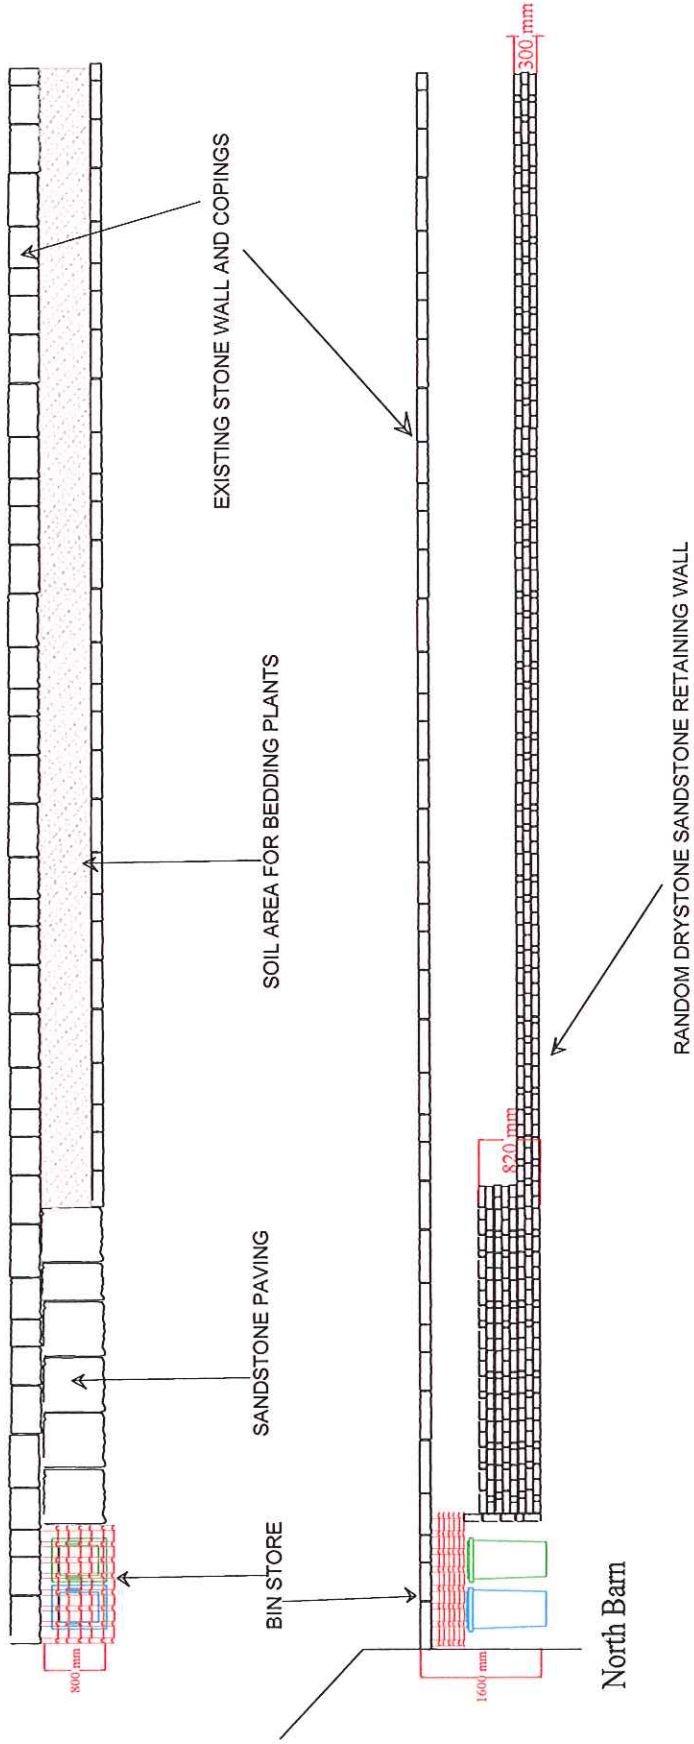

NYMNP
- 7 APR 2010

BIN STORE DETAIL

Scale 1:20

NORTH BARN

Scale 1:500

Details of hard surfacing

NYMNP
- 7 APR 2010

DWARF WALL AND BIN STORE DETAIL

Scale 1:100

VIEW FROM ABOVE

North Barn

NYMNP
- 7 APR 2010

WEST ELEVATION

Scale 1:100