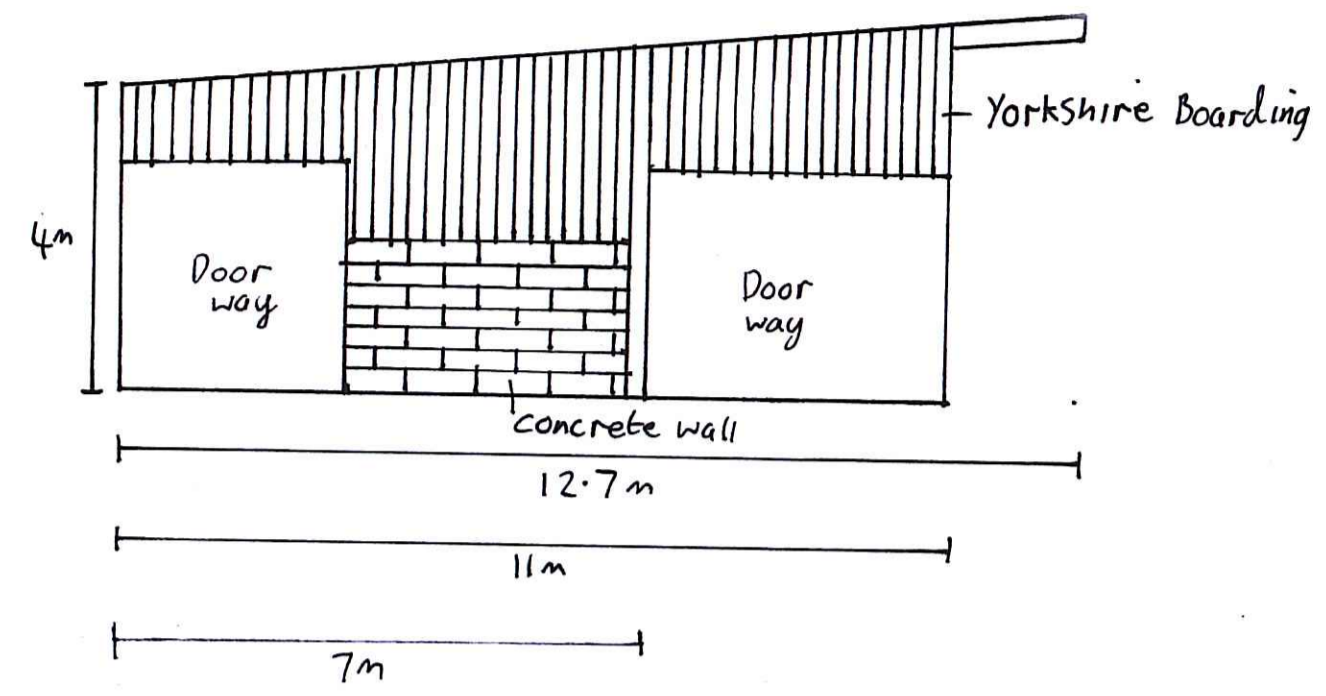

Farm
Boundaries

Grange
Farm

NYM / 2010 / 0 2 7 5 / FL
Proposed Building

NYM/NPA
- 9 APR 2010

Layout plan

1:500

West view
Detail Plan
1:100

East view
Detail Plan
1:100

Floor plan
Scale 1:100
area 462.9 m²

NYMNP
-9 APR 2010

NYM/PA
9 APR 2010

South view
Scale 1:100

North view
Scale 1:100