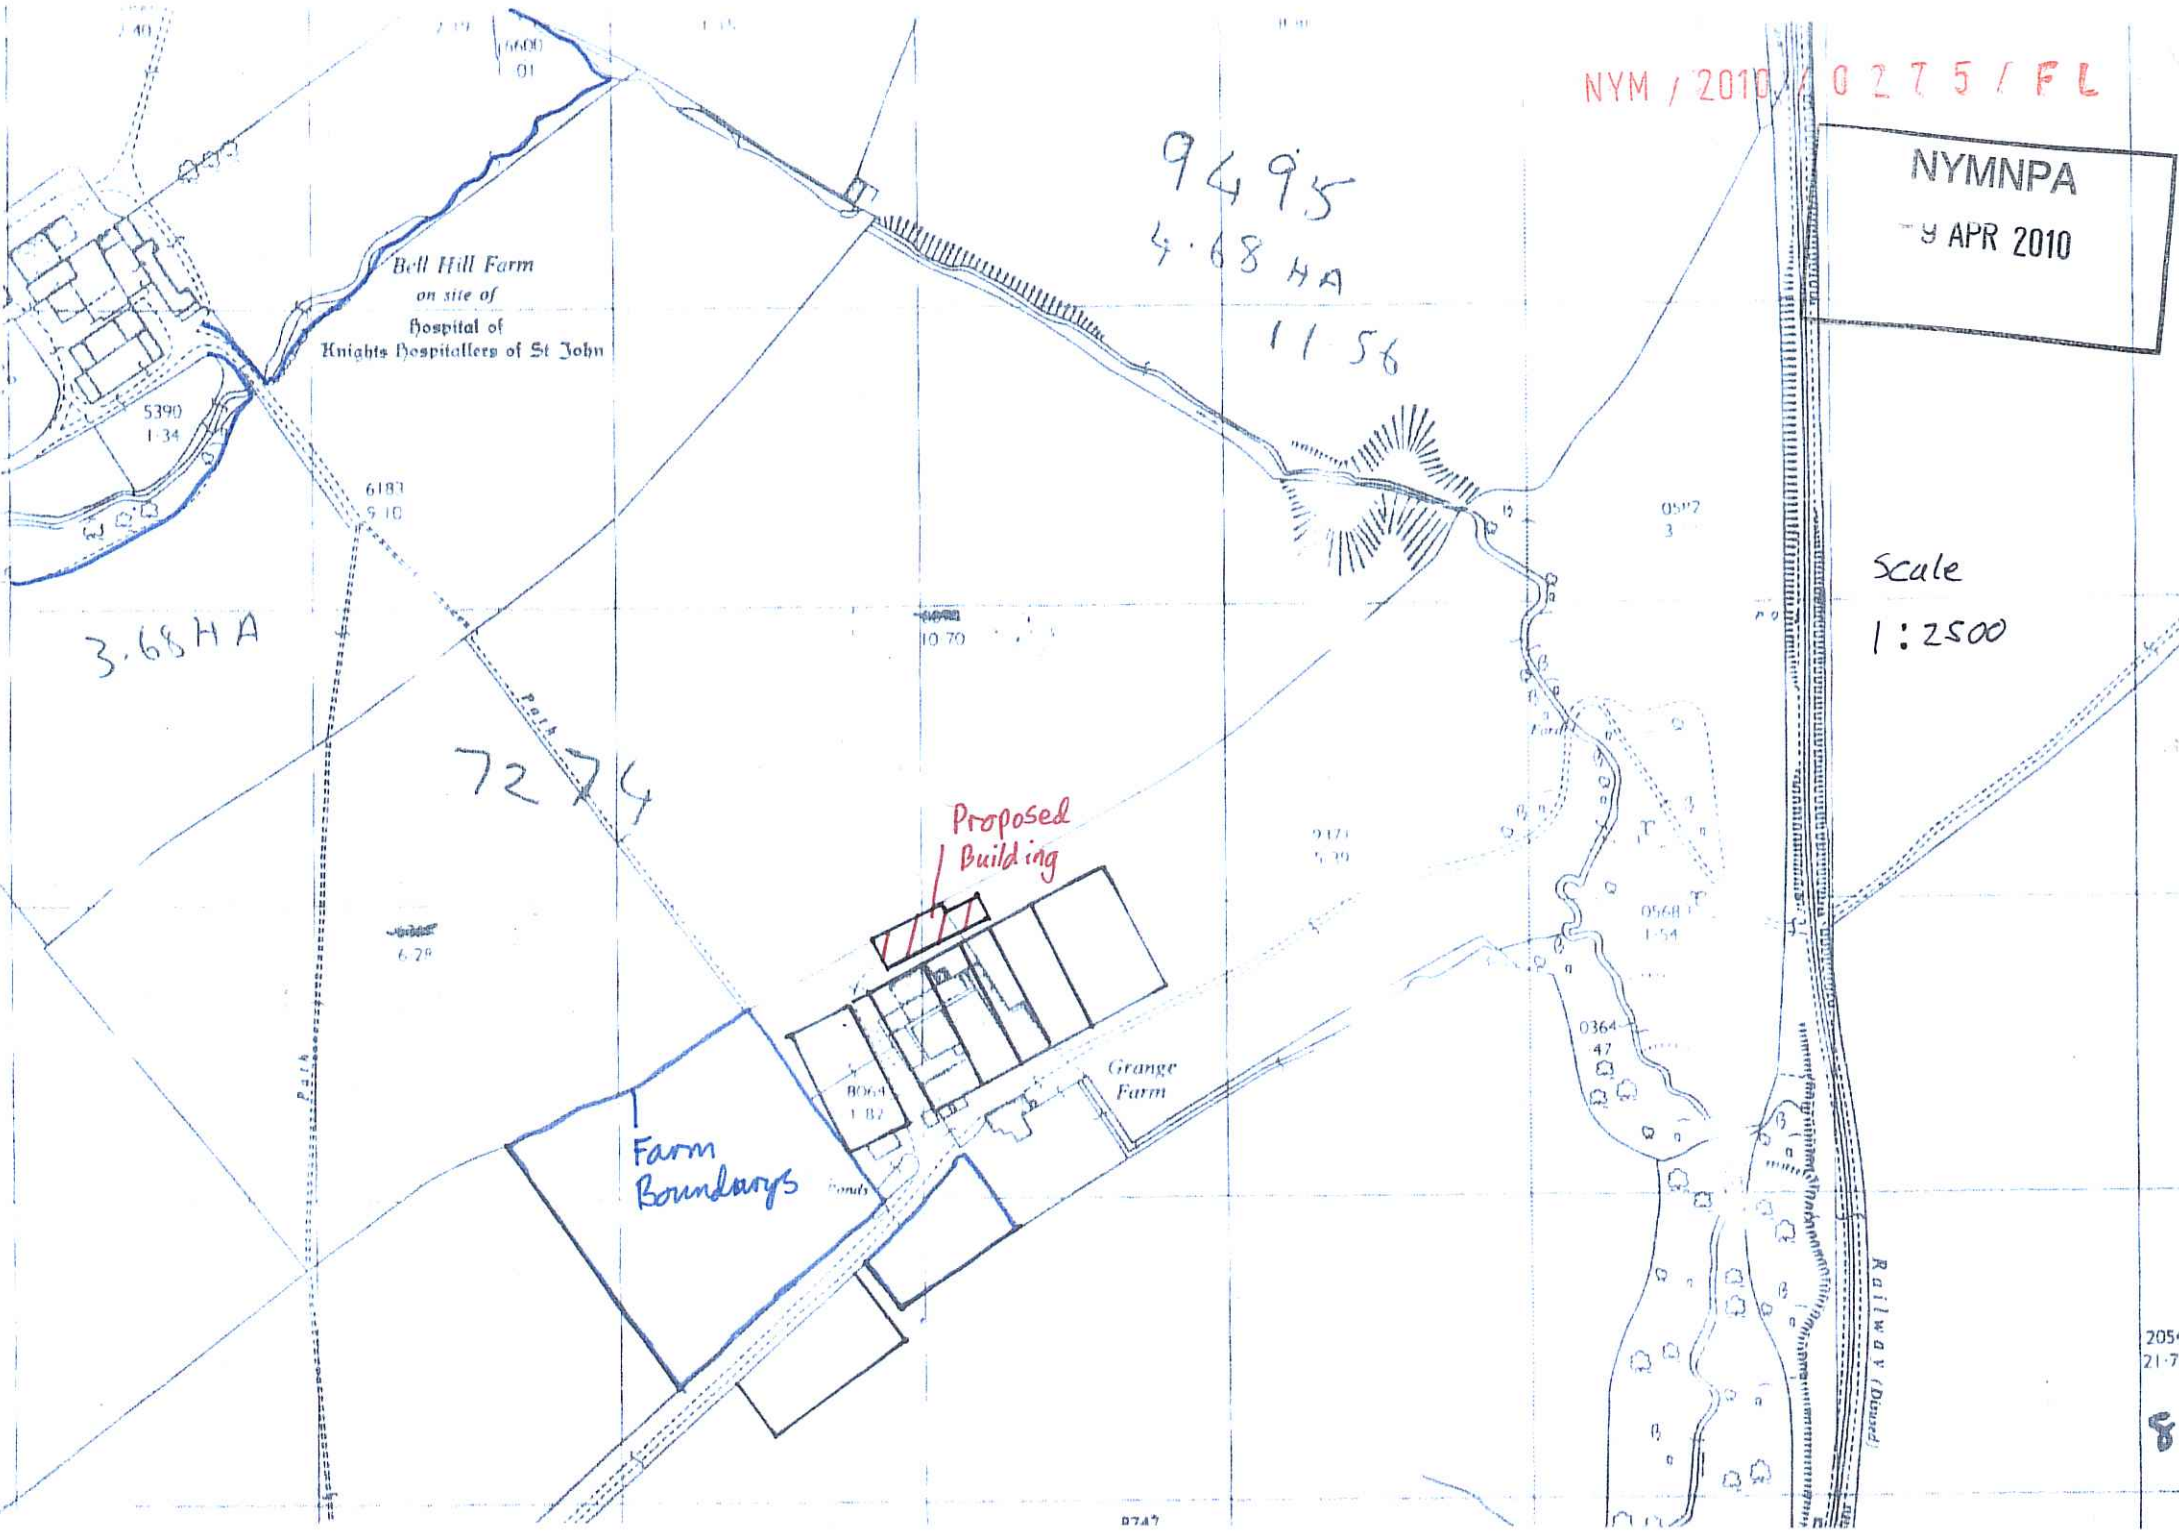

NYM / 2010 / 0275 / FL

NYMNPA
9 APR 2010

9495
4.68 HA
11.56

Scale
1:2500

Bell Hill Farm
on site of
Hospital of
Knights Hospitallars of St John

3.68 HA

7274

Proposed
Building

Farm
Boundaries

Grange
Farm

NYM / 2010 / 0 2 7 5 / FL
Proposed Building

NYM/NPA
- 9 APR 2010

Layout plan

1:500

West view
Detail Plan
1:100

East view
Detail Plan
1:100

Floor plan
Scale 1:100
area 462.9 m²

NYMNP
-9 APR 2010

NYM/PA
9 APR 2010

South view
Scale 1:100

North view
Scale 1:100