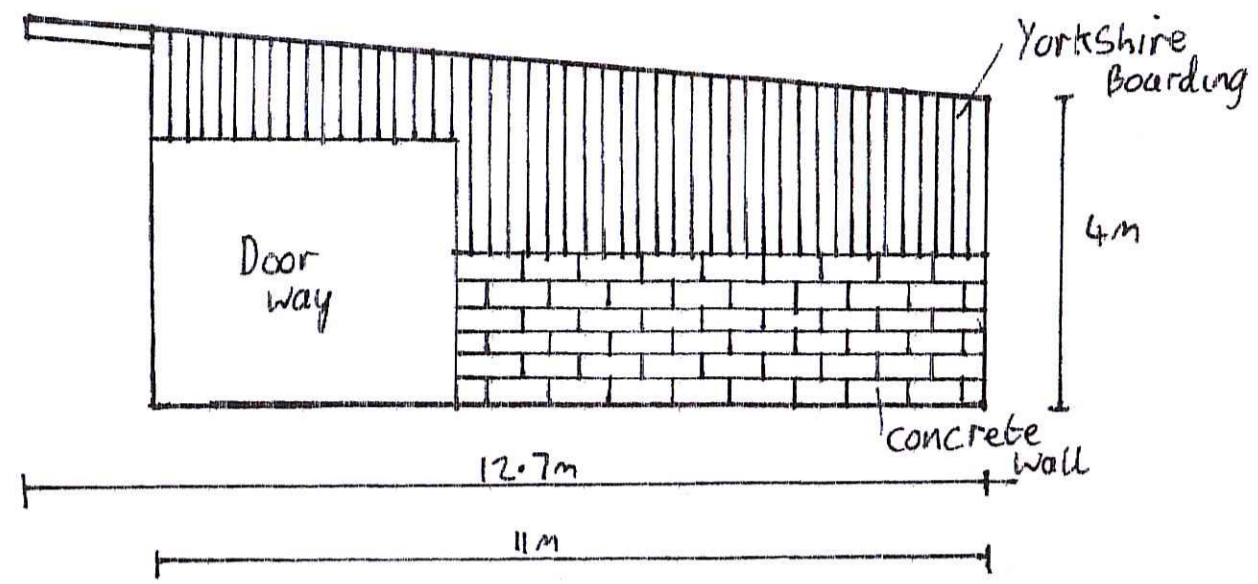

Farm
Boundaries

Grange
Farm

NYM / 2010 / 0 2 7 5 / FL
Proposed Building

NYM/NPA
- 9 APR 2010

Layout plan

1:500

West view
Detail Plan
1:100

East view
Detail Plan
1:100

Floor plan
Scale 1:100
area 462.9 m²

NYMNP
-9 APR 2010

NYM/PA
9 APR 2010

South view
Scale 1:100

North view
Scale 1:100