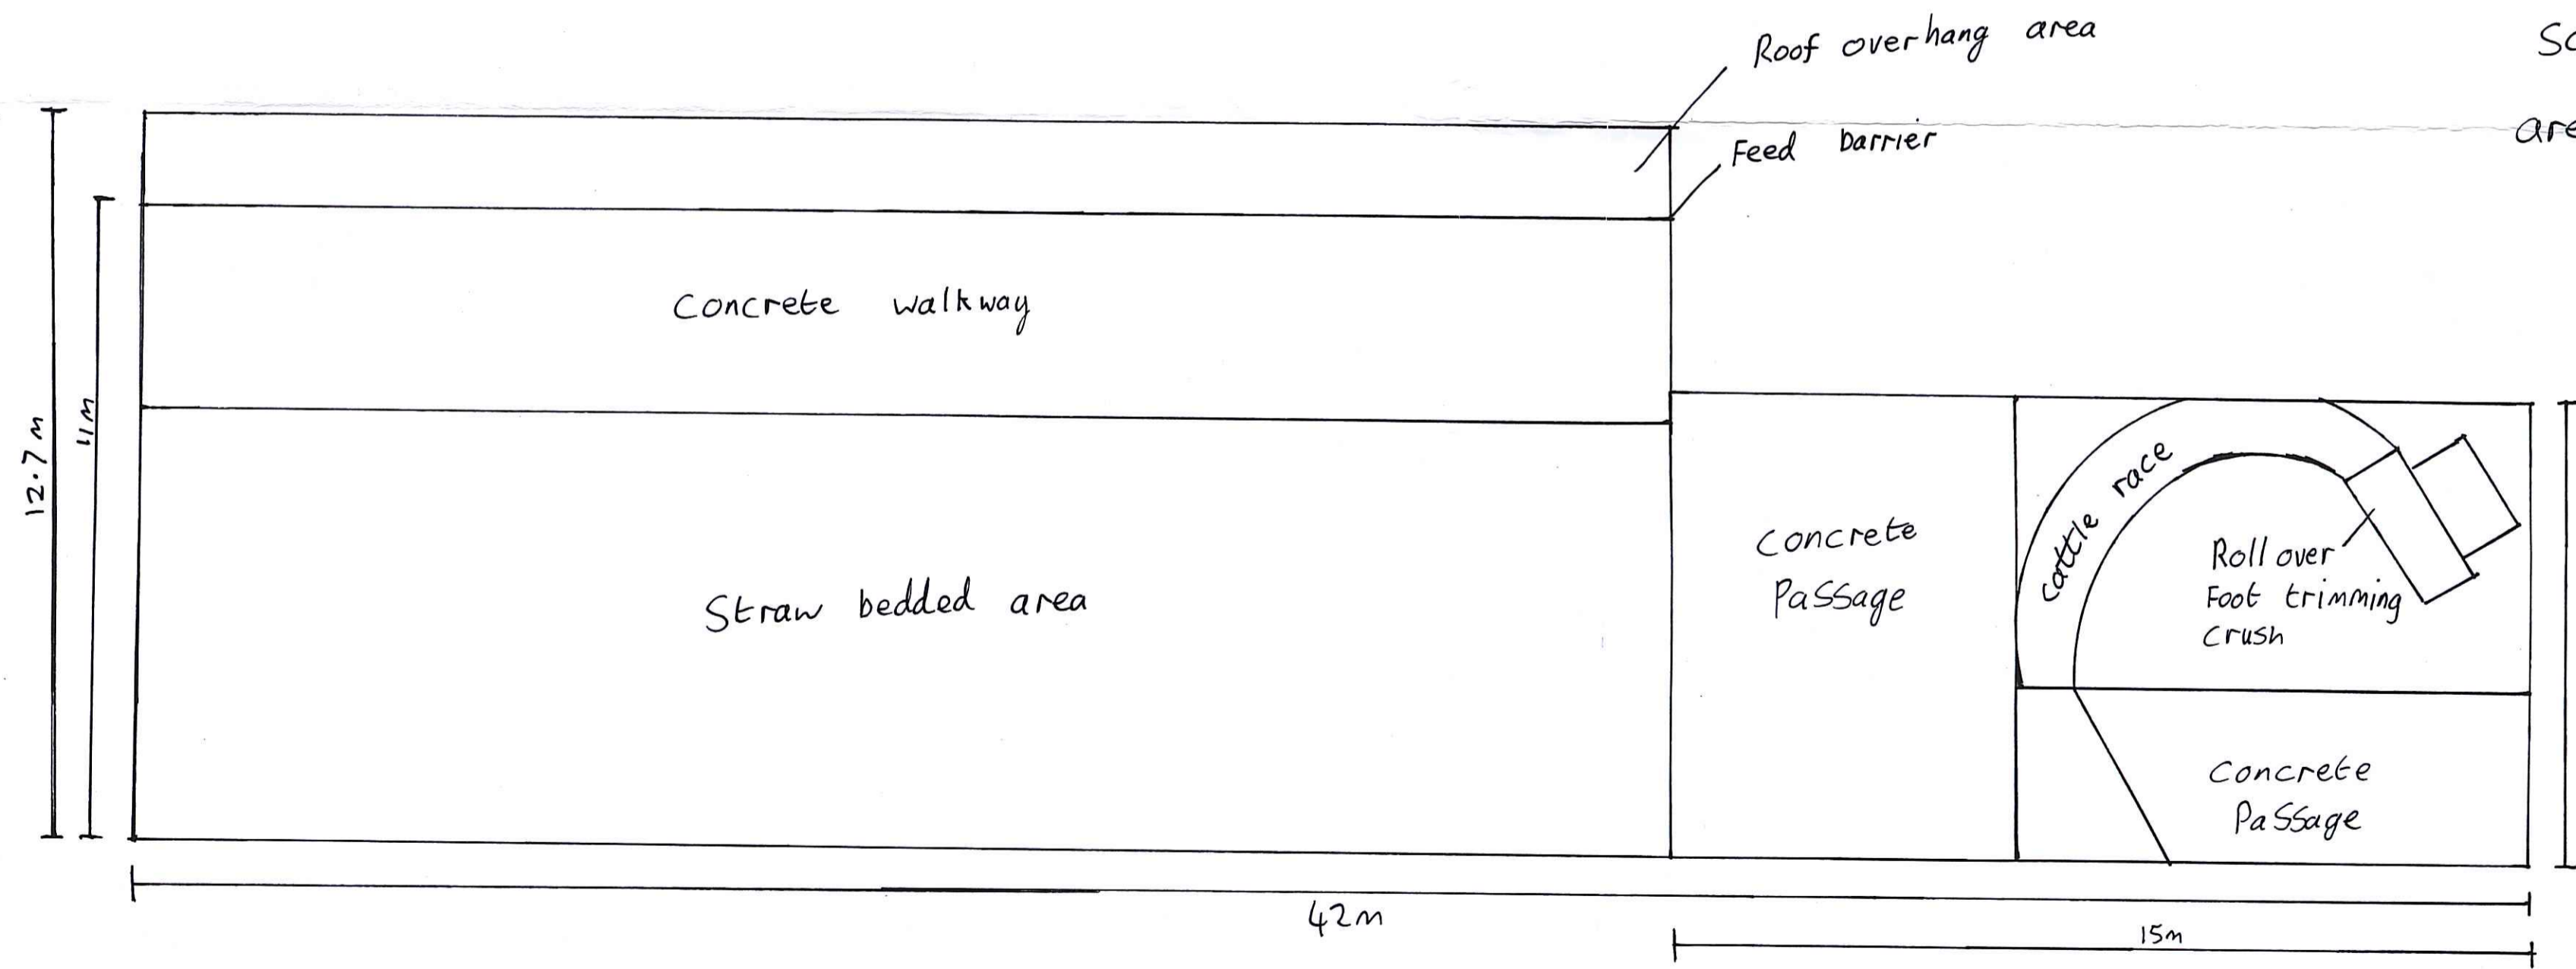

Farm
Boundaries

Grange
Farm

NYM / 2010 / 0 2 7 5 / FL
Proposed Building

NYM/NPA
- 9 APR 2010

Layout plan

1:500

West view
Detail Plan
1:100

East view
Detail Plan
1:100

Floor plan
Scale 1:100
area 462.9 m²

NYMNP
-9 APR 2010

NYM/PA
9 APR 2010

South view
Scale 1:100

North view
Scale 1:100