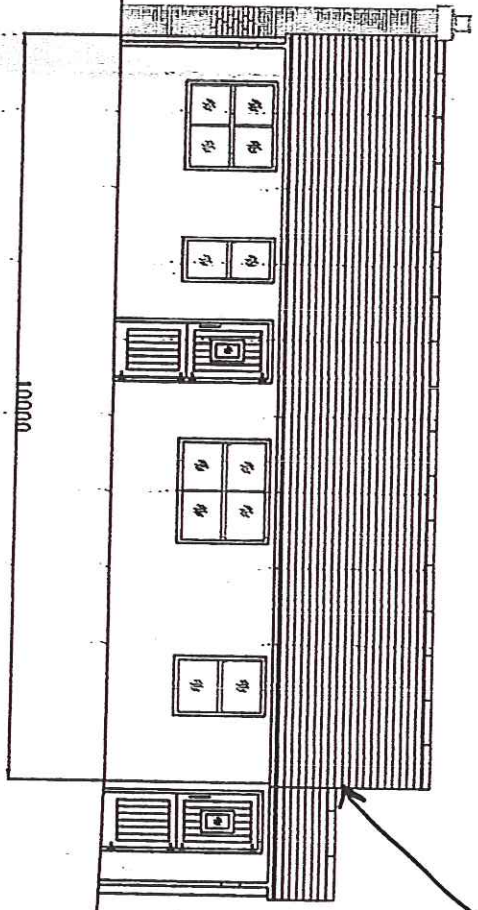

NYMNP  
24 JUL 2010

Scale 1/2500

Staintondale

PROPOSED NORTHERN ELEVATION

SATELLITE DISA  
POSITION

NYMNP  
21 JUN 2010