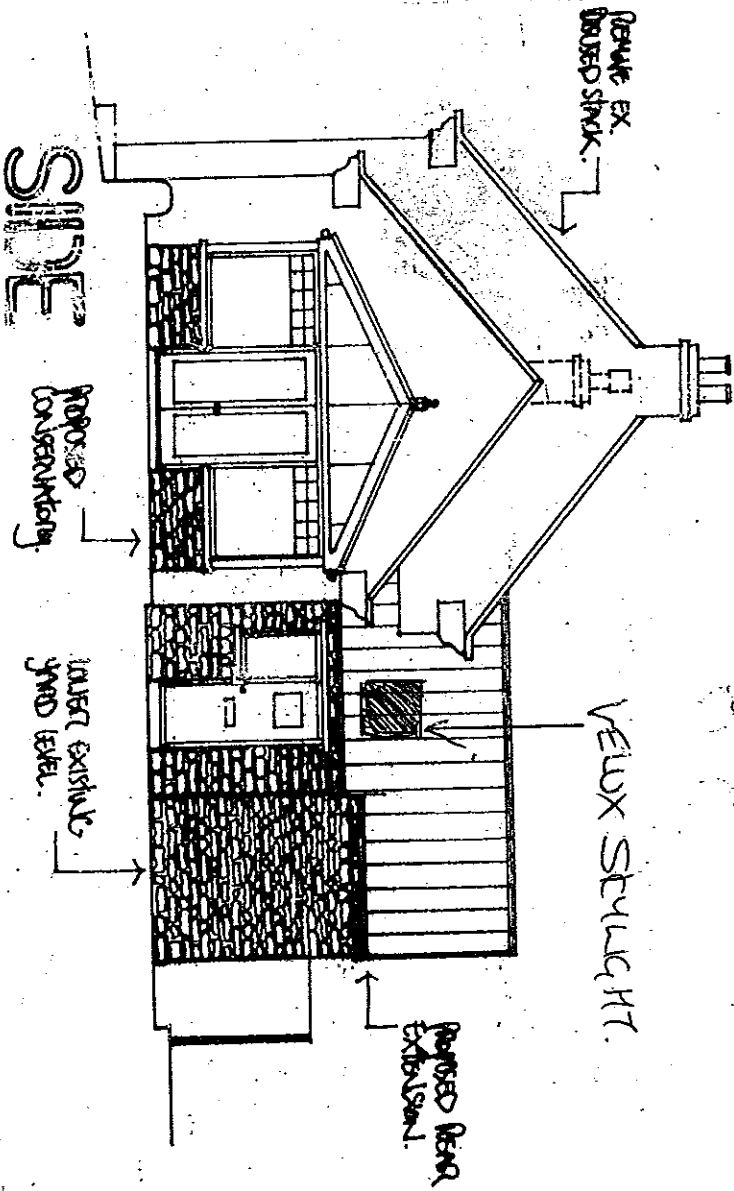

EXISTING SIDE VIEW (APPROVED PLAN)

SCALE 1:100

NYM NPA
20 JUN 2010

EXISTING FRONT VIEW (APPROVED PLAN)

FRONT

CONTINUE EXISTING STATE GRANT UNIT.

NYMNP
28 JUN 2010

SCALE 1:100

EXISTING REAR VIEW. (APPROVED PLAN)

NYMNP
20 JUN 2010

SCALE 1:100

REVISED SIDE VIEW.

NYMNP
28 JUN 2010

SCALE 1:100

REVISED FRONT VIEW.

FRONT