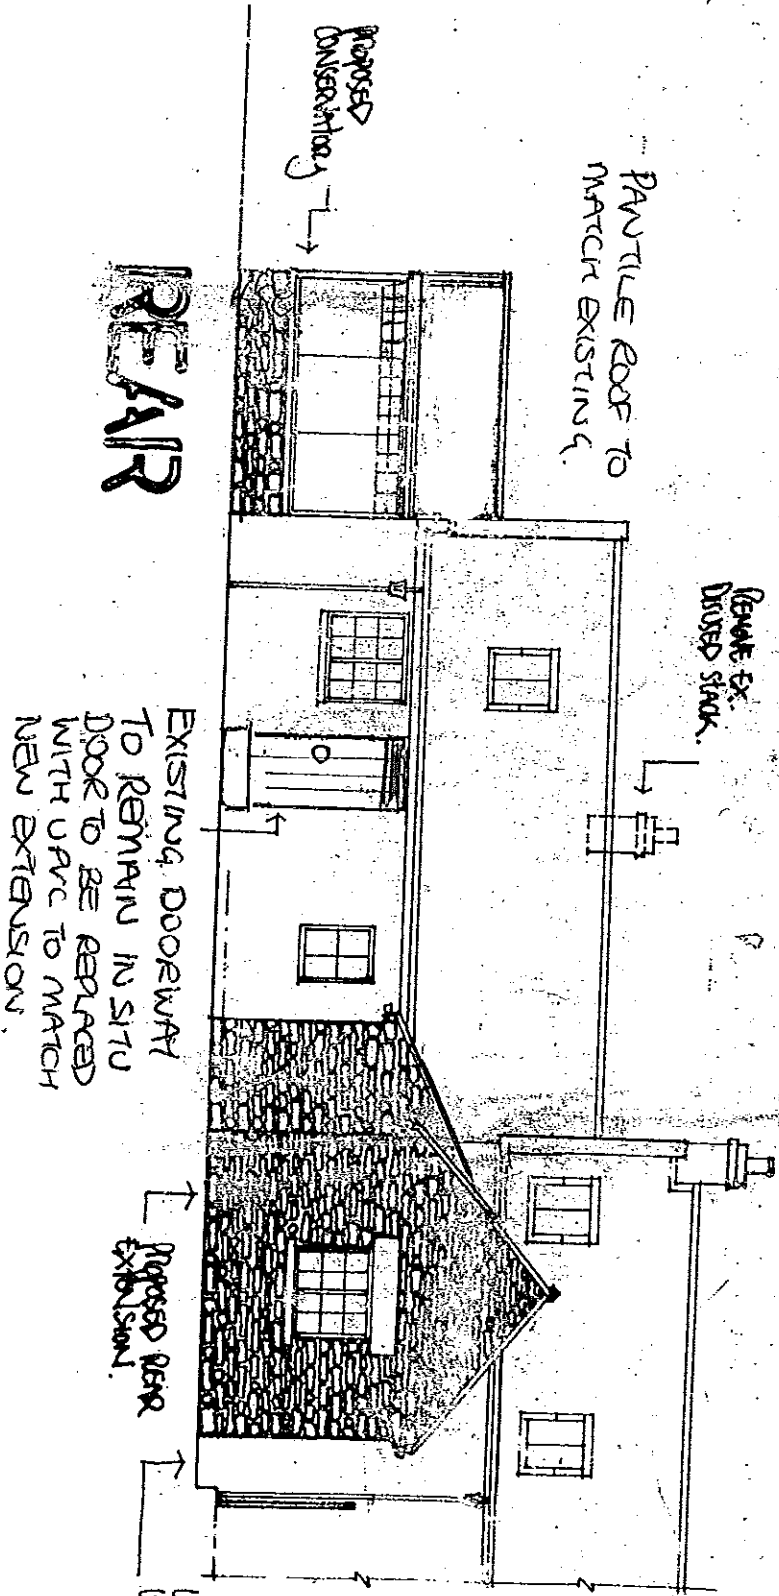

REVISED REAR VIEW

NYM / 2010 / 0511 / R.M

SCALE 1:100

NYM/PA
20 JUN 2010