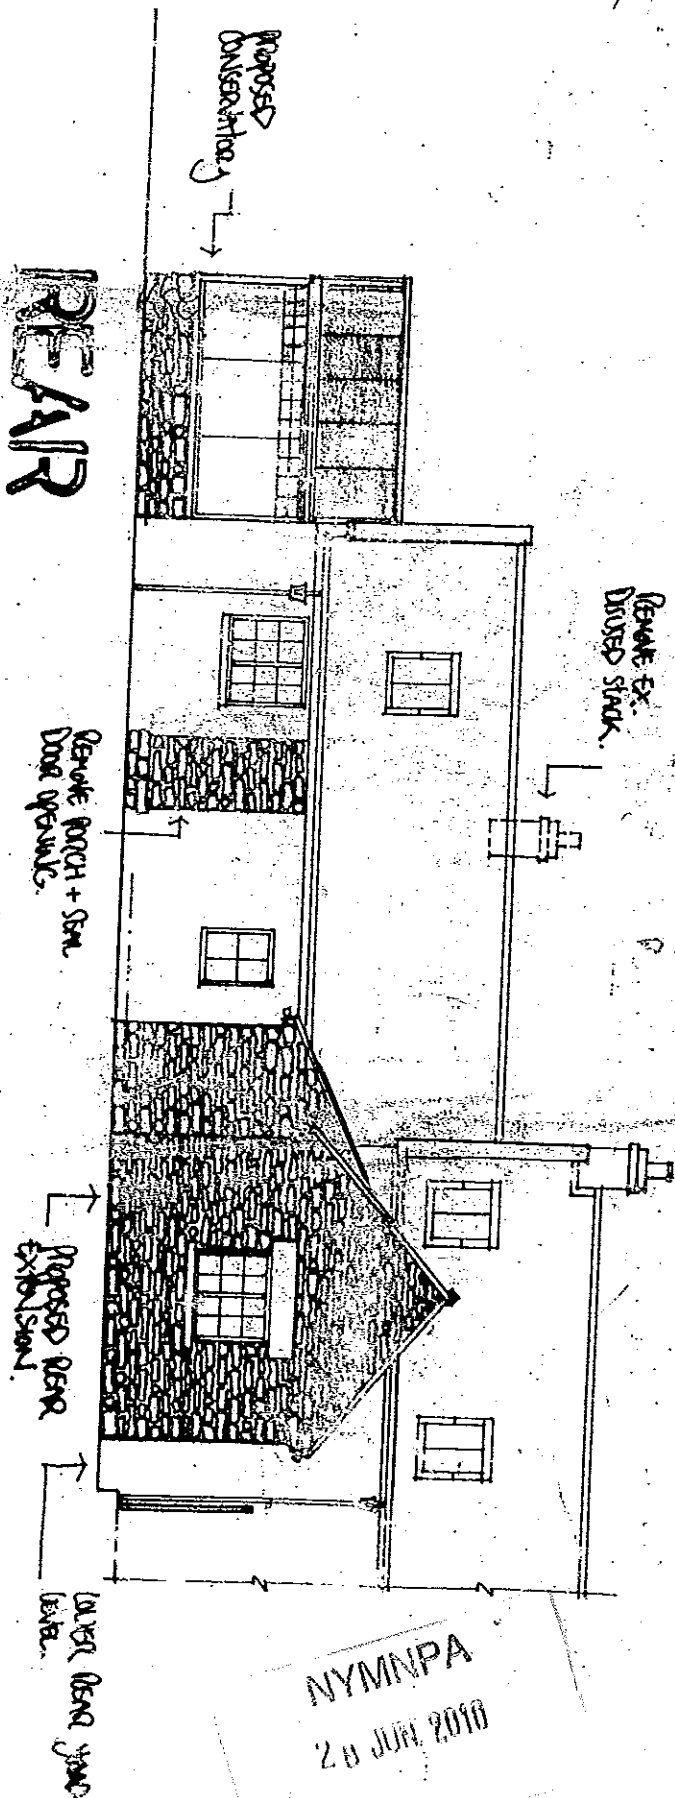

EXISTING SIDE VIEW (APPROVED PLAN)

SCALE 1:100

NYM NPA
20 JUN 2010

EXISTING FRONT VIEW (APPROVED PLAN)

FRONT

CONTINUE EXISTING STATE GRANT UNIT.

NYMNP
28 JUN 2010

SCALE 1:100

EXISTING REAR VIEW. (APPROVED PLAN)

NYMNP
20 JUN 2010

SCALE 1:100

REVISED SIDE VIEW.

NYMNP
28 JUN 2010

SCALE 1:100

REVISED FRONT VIEW.

FRONT

SCALE 1:100

NYMNP
28 JUN 2010
NYMNP
28 JUN 2010

REVISED REAR VIEW

NYM / 2010 / 0511 / R.M

SCALE 1:100

NYM/PA
20 JUN 2010