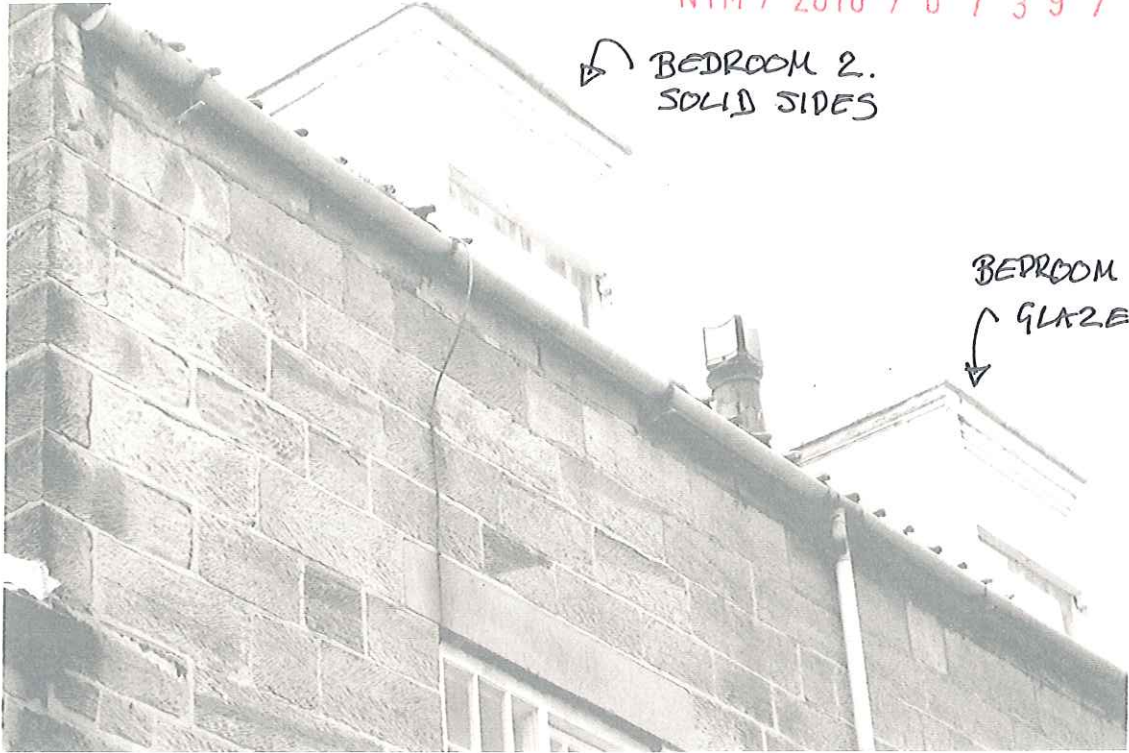

1a SHOWING EXISTING DORMER WINDOWS BOTH BELONGING TO COACH HOUSE COTTAGE. ONE WITH GLAZED SIDE CHEEKS + ONE WITH SOLID SIDES. BEDROOMS 1+2

NYM / 2010 / 0739 / LB

1b. SHOWING SOLID SIDES OF DORMER WINDOW WHICH WE PROPOSE GLAZING BEDROOM 2.

NYMNPA
15 SEP 2010

1c. DORMER WINDOW - INTERNAL SHOT SHOWING SOLID CHEEK WE PROPOSE GLAZING. BEDROOM 2.

NYM / 2010 / 0739 / LB

1d. INTERNAL SHOT OF GLAZED DORMER WINDOW WHICH WE WOULD LIKE TO MATCH. BEDROOM 4