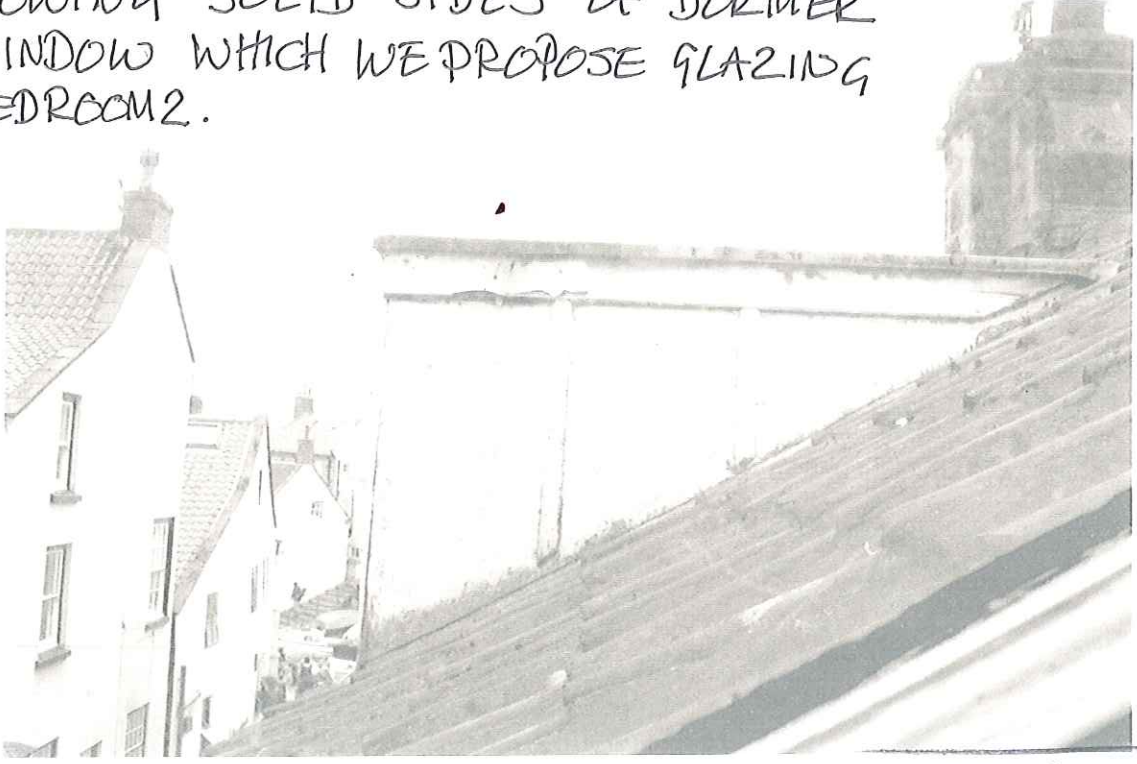

1a SHOWING EXISTING DORMER WINDOWS BOTH BELONGING TO COACH HOUSE COTTAGE. ONE WITH GLAZED SIDE CHEEKS + ONE WITH SOLID SIDES. BEDROOMS 1+2

NYM / 2010 / 0739 / LB

1b. SHOWING SOLID SIDES OF DORMER WINDOW WHICH WE PROPOSE GLAZING BEDROOM 2.