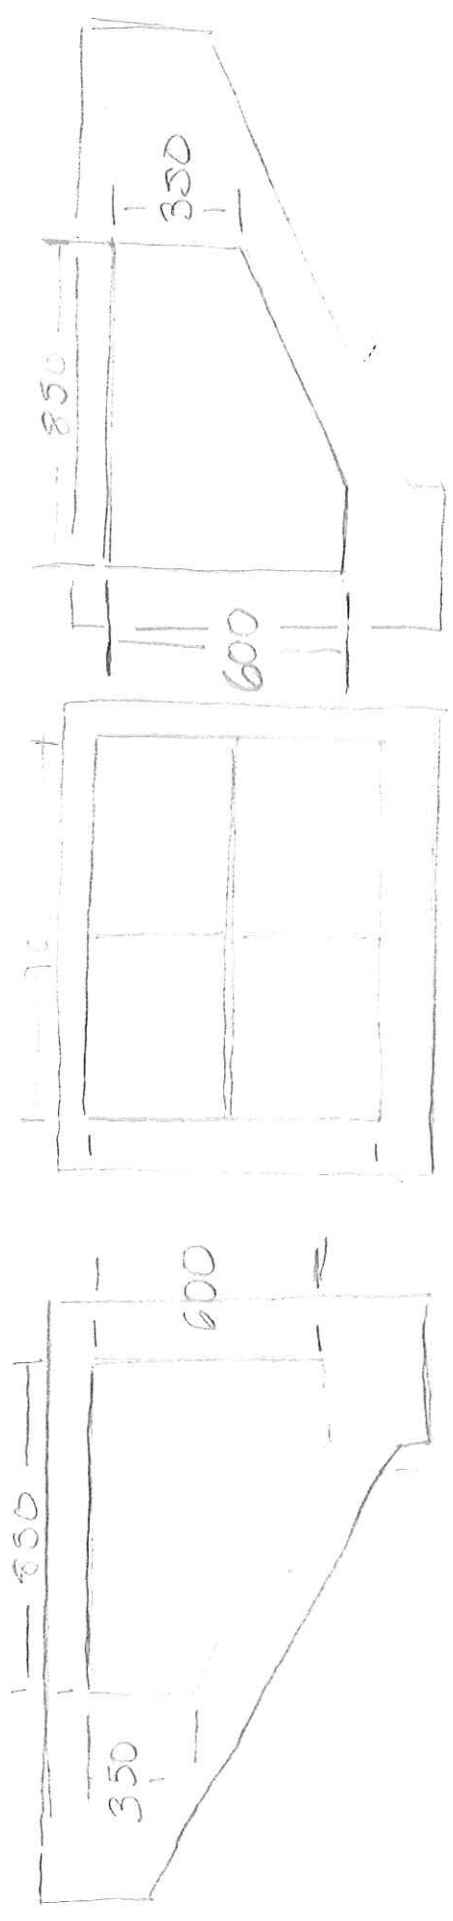

31

NYM / 2010 / 0739 / LB

☒ DORMER WINDOWS

BLOCK PLAN

Scale - 1/500

COACH HOUSE COTTAGE
ROBIN HOODS BAY
N. YORKS.

NYMNP

15 SEP 2010

INTERIOR OF DORMER WINDOWS - COACH HOUSE COTTAGE YORK 45F

1.20 SKETCH DRAWING SHOWING DORMER WINDOWS IN BEDROOM 1

DORMER IN BEDROOM 2 SHOWING TIMBER SIDING WE WOULD PHOTOGRAPH GLAZING AS ABOVE DRAWING (BEDROOM 1)