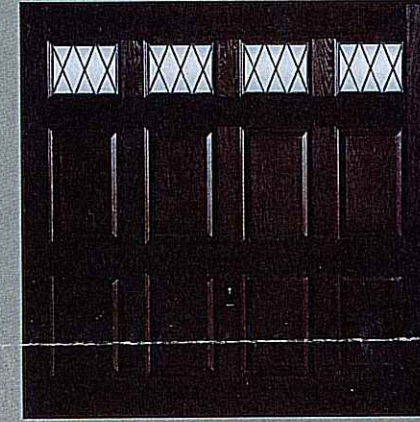

Kenmore with windows