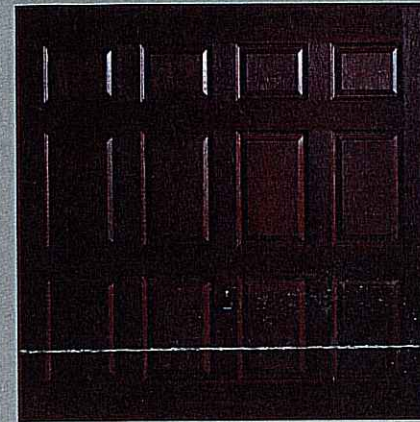

Kenmore (medium grain)