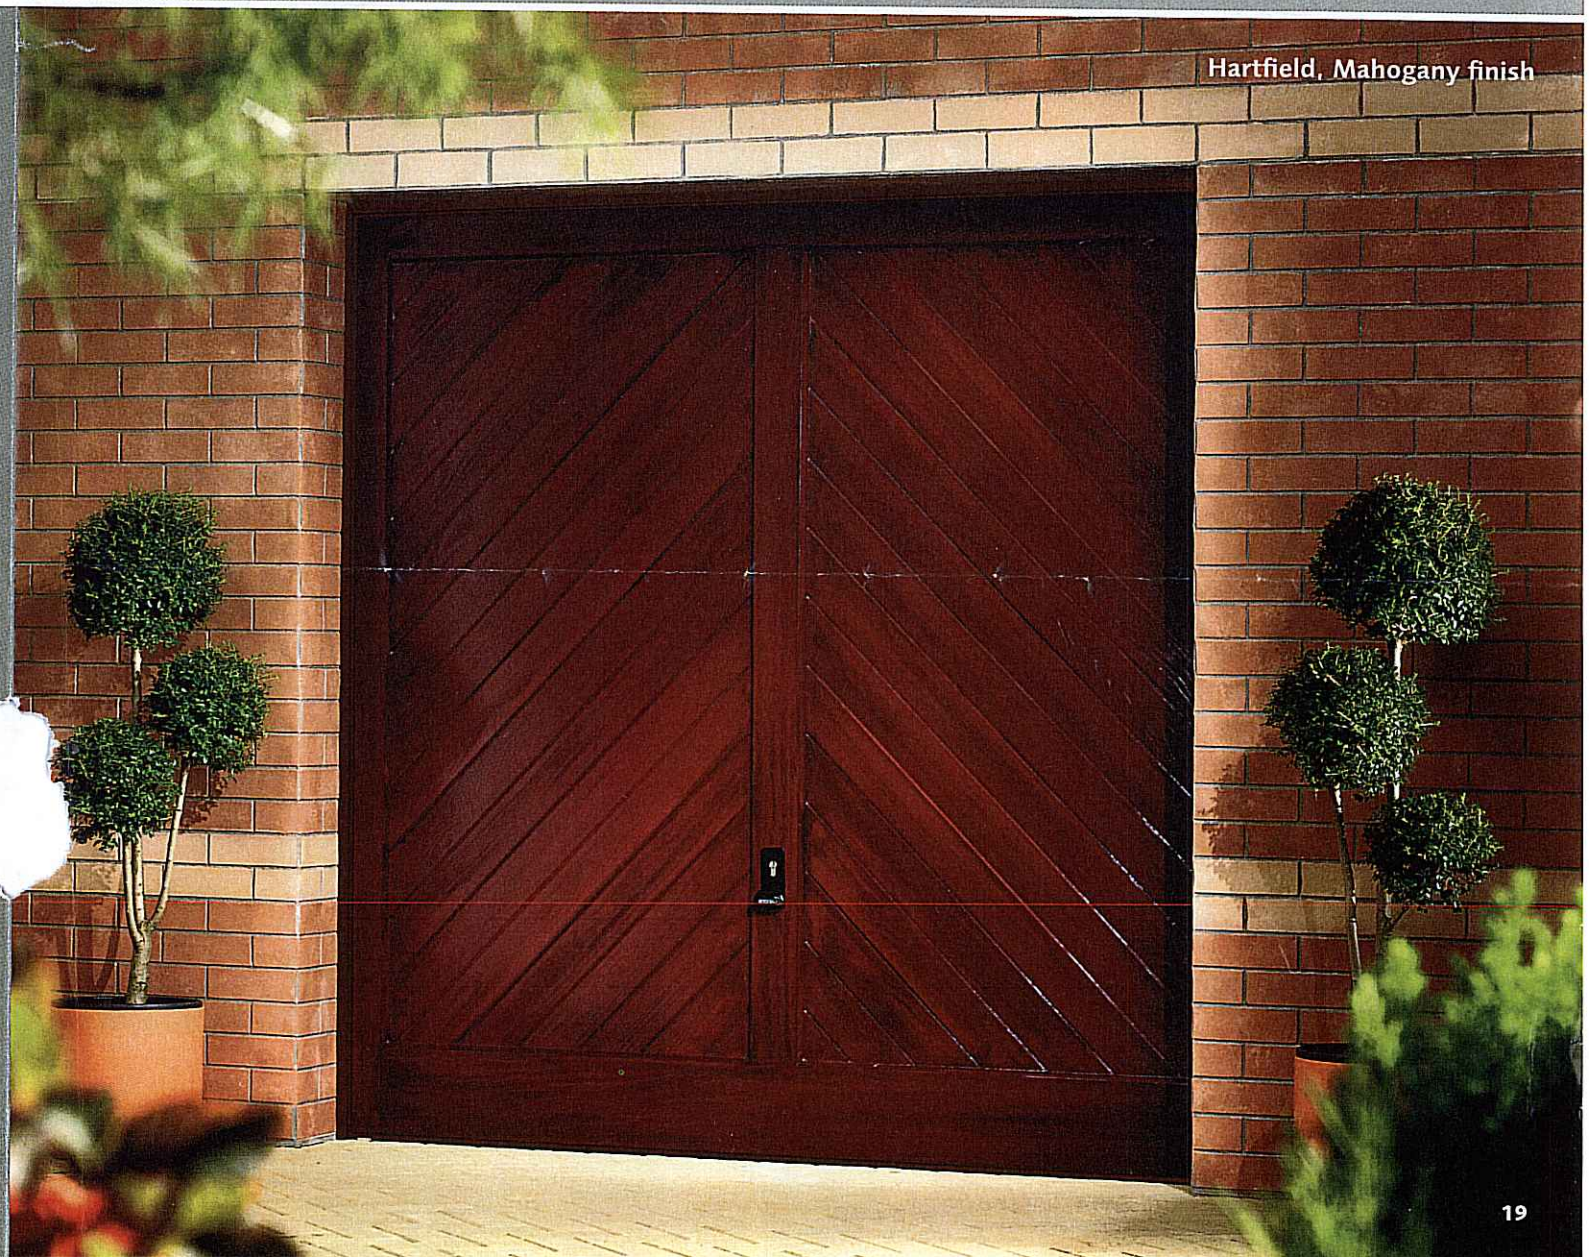

Diecast handle options

Printed colour samples are as accurate as printing techniques allow.

NYMNP
15 SEP 2010

Hartfield, Mahogany finish