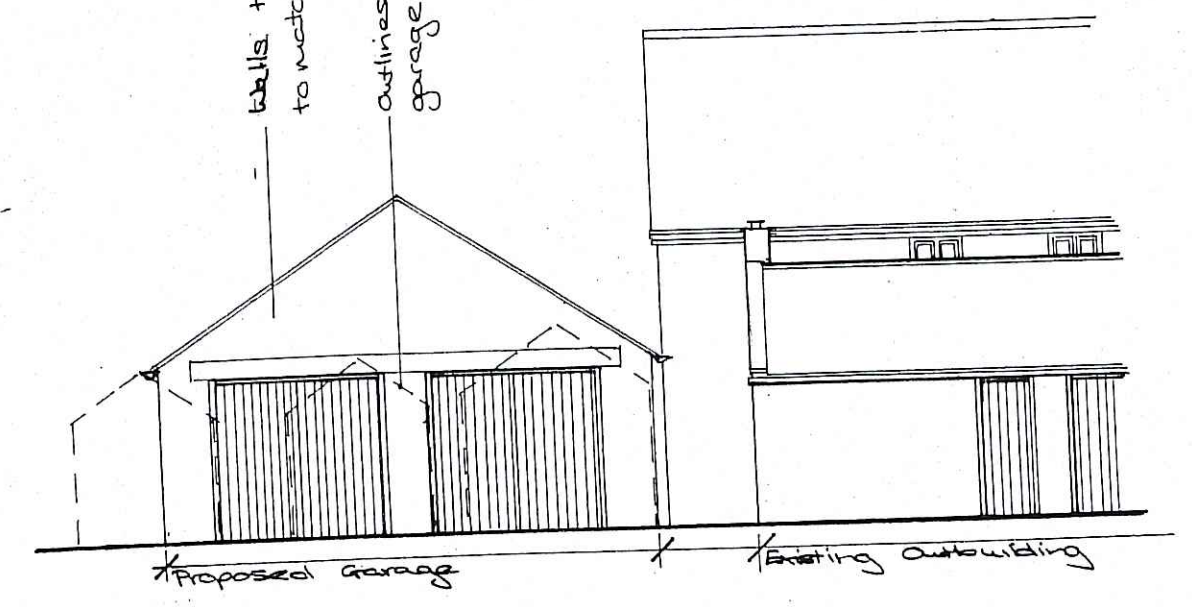

EXISTING SITE PLAN

PROPOSED SITE PLAN

SOUTH WEST ELEVATION

NORTH WEST ELEVATION

NORTH EAST ELEVATION

SOUTH EAST ELEVATION

GARAGE FLOOR PLAN

PROPOSED ADDITIONS & ALTERATIONS TO EAST MOUNT, SUFFIELD, SCARBOROUGH

PROPOSED GARAGE & SITE PLANS

Date Mar '10 Job no. 09/14

Draw VW Dwg no. 03

Scale 1:100 1:50 1:500 Rev.

Victoria Wharton  
 Architectural Design  
 7 Red Scar Lane,  
 Newby,  
 Scarborough  
 YO12 5RH  
 Tel 07734255300

2 / NYM

These classically proportioned doors will integrate equally well into the architecture of both traditional and more modern housing. They are available in any one of eight smart woodgrain finishes and can be specified with or without windows.