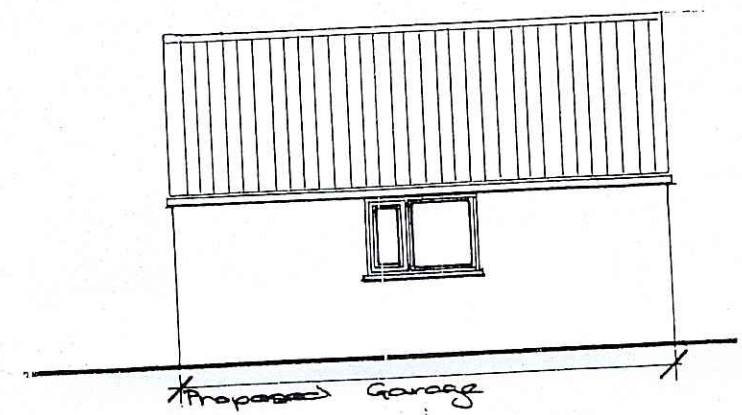

EXISTING SITE PLAN

PROPOSED SITE PLAN

SOUTH WEST ELEVATION

NORTH WEST ELEVATION

NORTH EAST ELEVATION

SOUTH EAST ELEVATION

GARAGE FLOOR PLAN

PROPOSED ADDITIONS & ALTERATIONS TO EAST MOUNT, SUFFIELD, SCARBOROUGH

PROPOSED GARAGE & SITE PLANS

Date Mar '10 Job no. 09/14

Draw VW Dwg no. 03

Scale 1:100 1:50 1:500 Rev.

Victoria Wharton  
 Architectural Design  
 7 Red Scar Lane,  
 Newby,  
 Scarborough  
 YO12 5RH  
 Tel 07734255300

2 / NYM

These classically proportioned doors will integrate equally well into the architecture of both traditional and more modern housing. They are available in any one of eight smart woodgrain finishes and can be specified with or without windows.