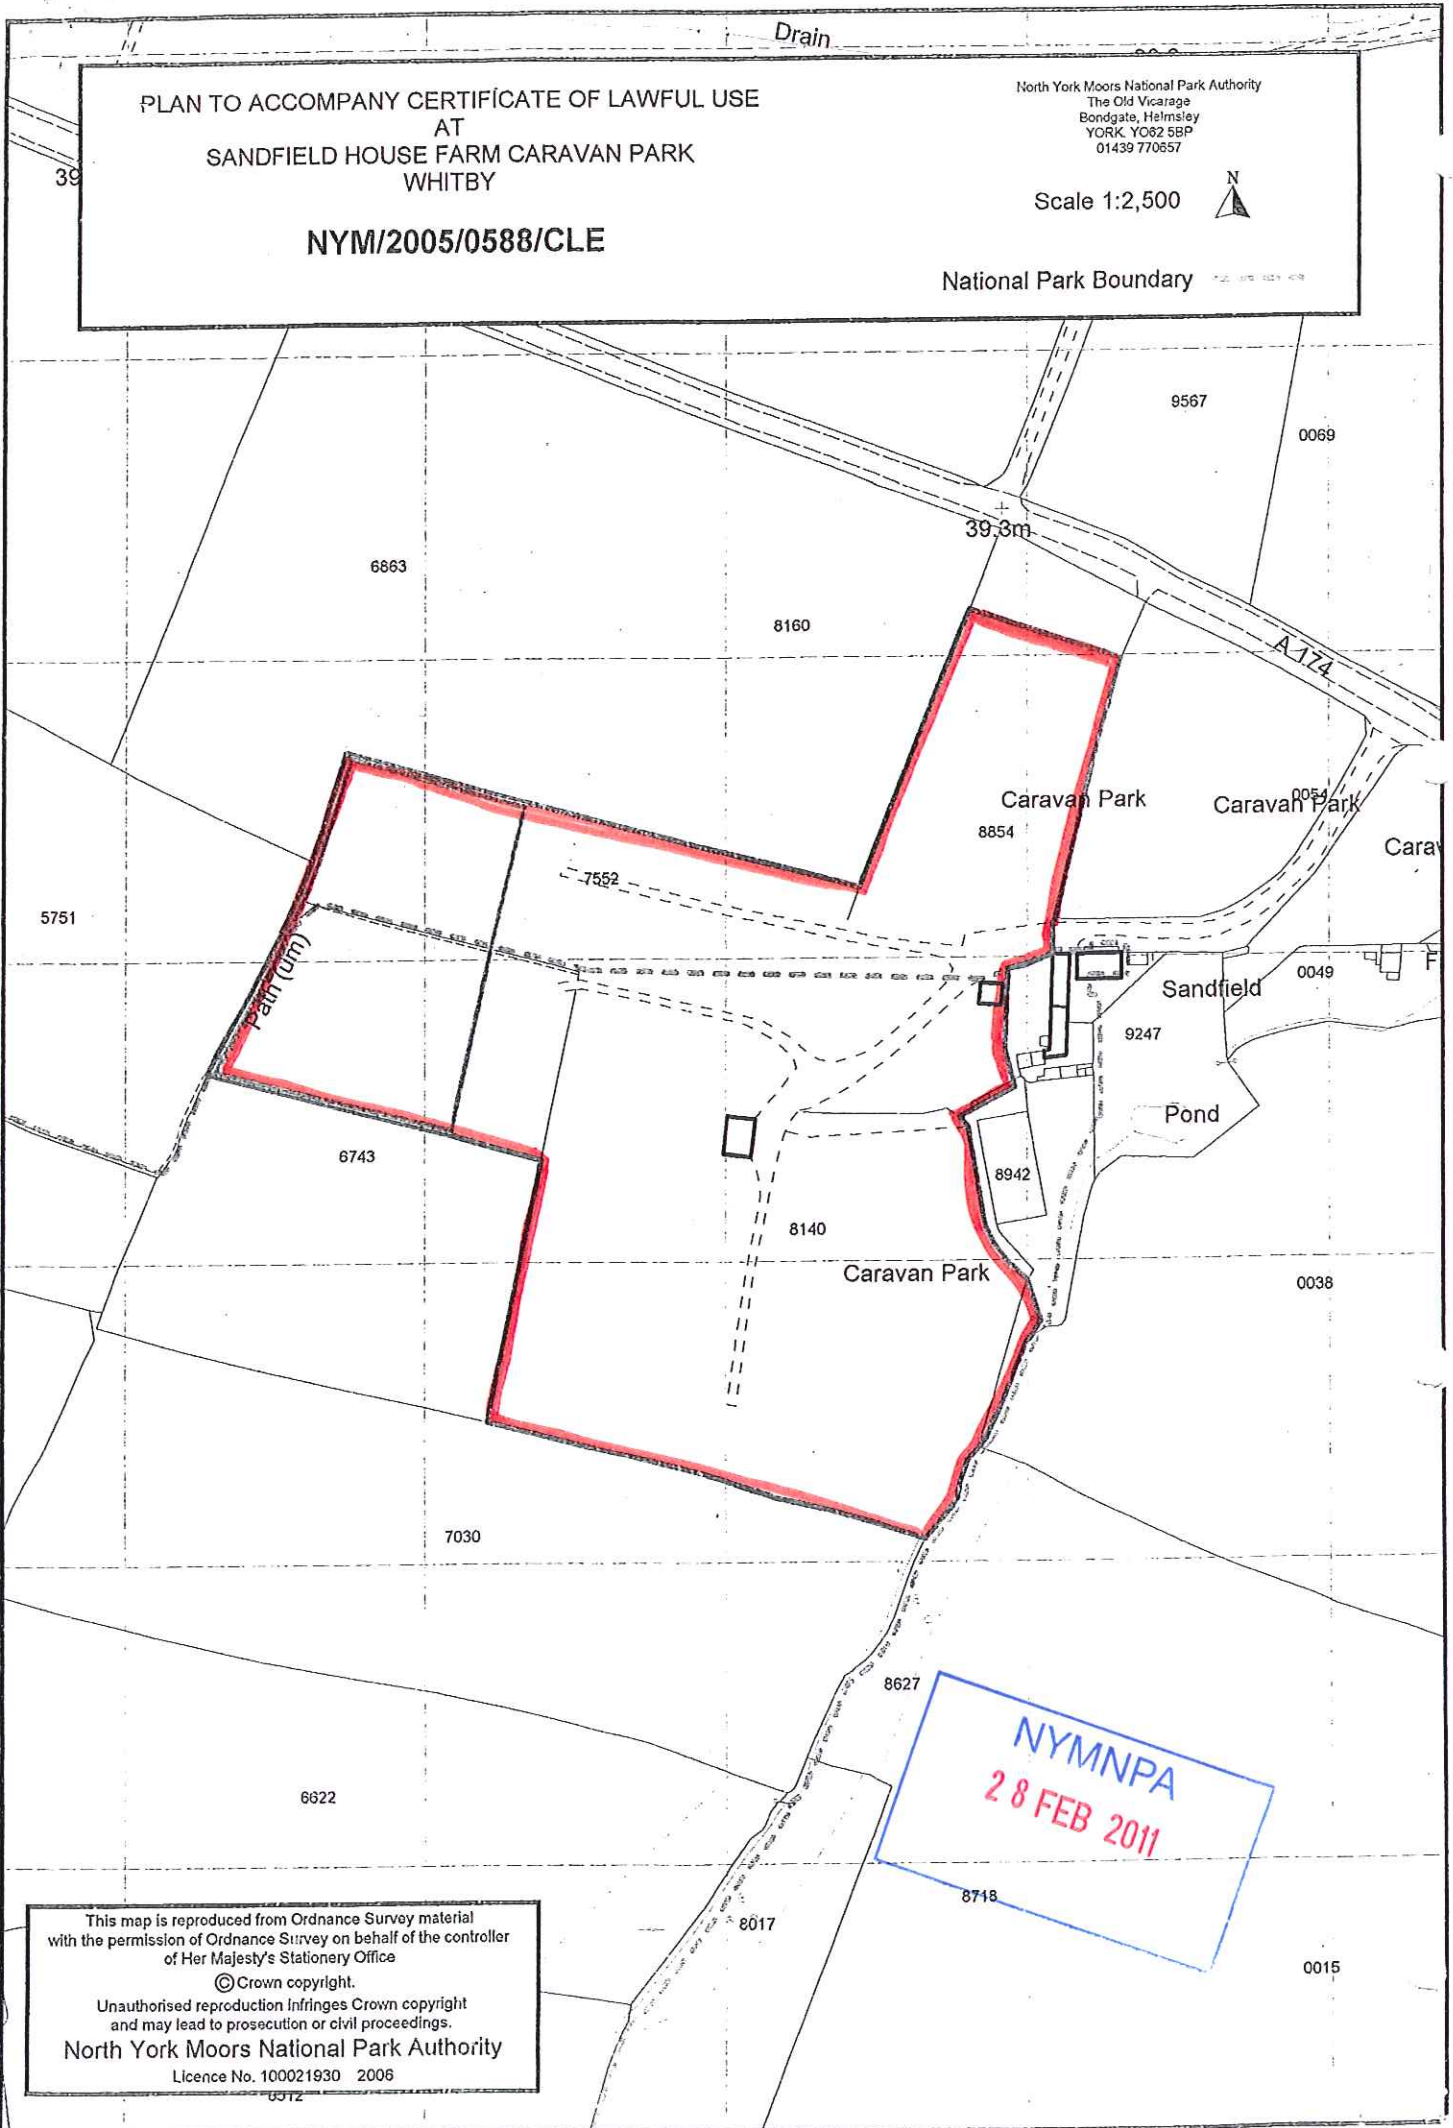

PLAN TO ACCOMPANY CERTIFICATE OF LAWFUL USE
AT
SANDFIELD HOUSE FARM CARAVAN PARK
WHITBY

NYM/2005/0588/CLE

North York Moors National Park Authority
The Old Vicarage
Bondgate, Helmsley
YORK YO82 5BP
01439 770557

Scale 1:2,500

National Park Boundary

This map is reproduced from Ordnance Survey material
with the permission of Ordnance Survey on behalf of the controller
of Her Majesty's Stationary Office
© Crown copyright.
Unauthorised reproduction infringes Crown copyright
and may lead to prosecution or civil proceedings.
North York Moors National Park Authority
Licence No. 100021930 2006