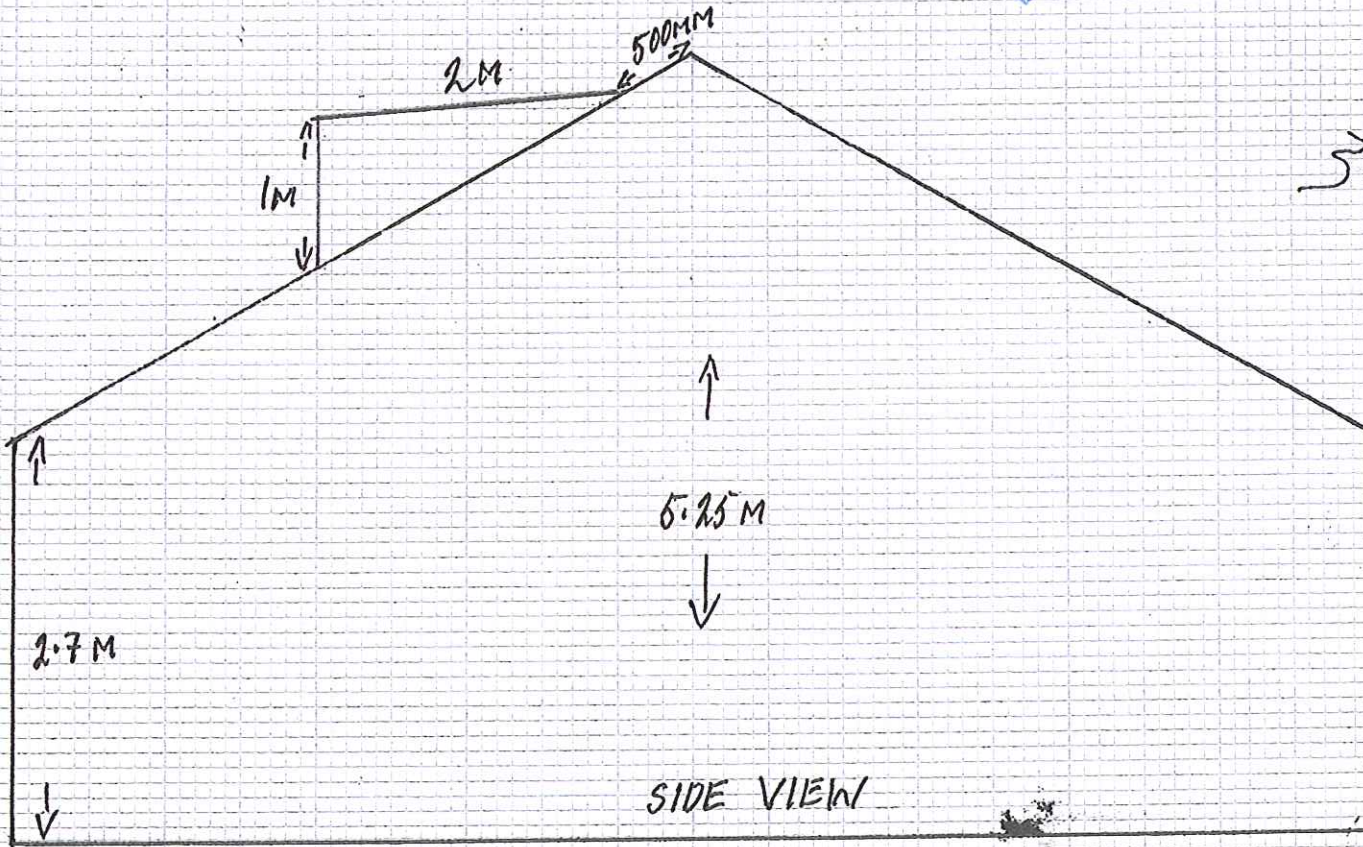

SIDE VIEW N°1

NYMMAIDA
15 MAR 2011

SIDE VIEW

REAR VIEW OF DORMER

REAR VIEW No 2

NYMNP
15 MAR 2011

NYMNP/2011/002/MAIN

10/11/2011 15:13:33 / FL

PLOT OUTLINE