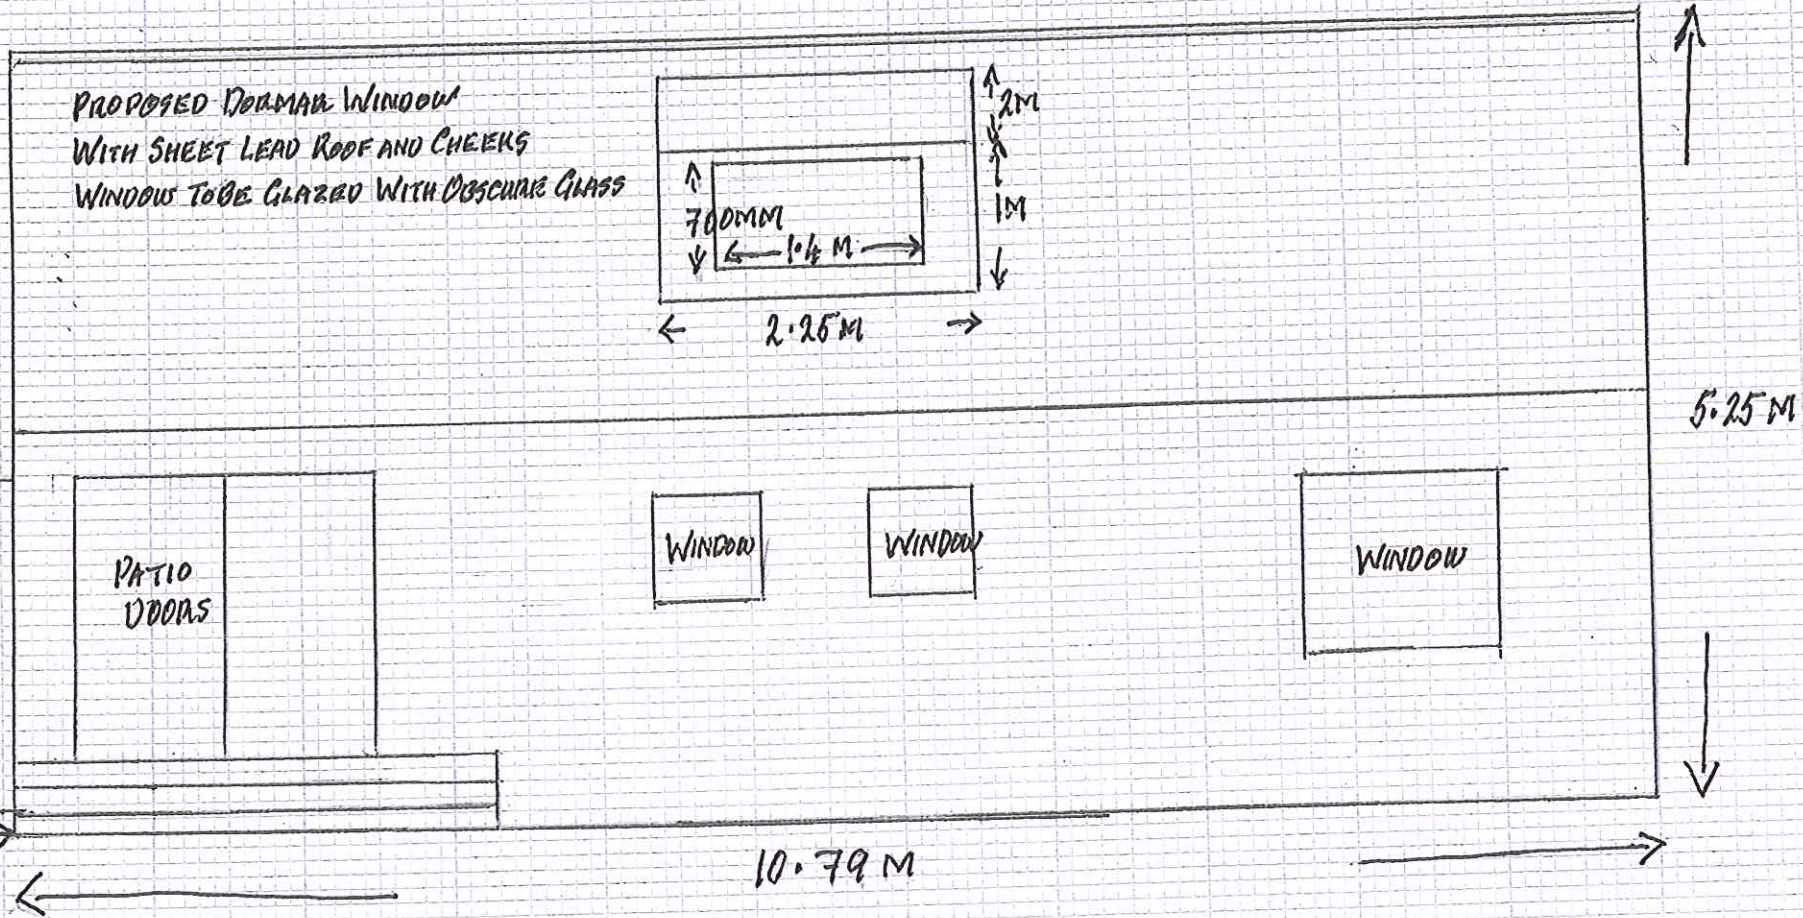

SIDE VIEW N°1

NYMMAIDA
15 MAR 2011

SIDE VIEW

REAR VIEW OF DORMER

REAR VIEW No 2

NYMNP
15 MAR 2011

NYMNP/2011/002/MAIN

10/11/2011 15:13:33 / FL

PLOT OUTLINE