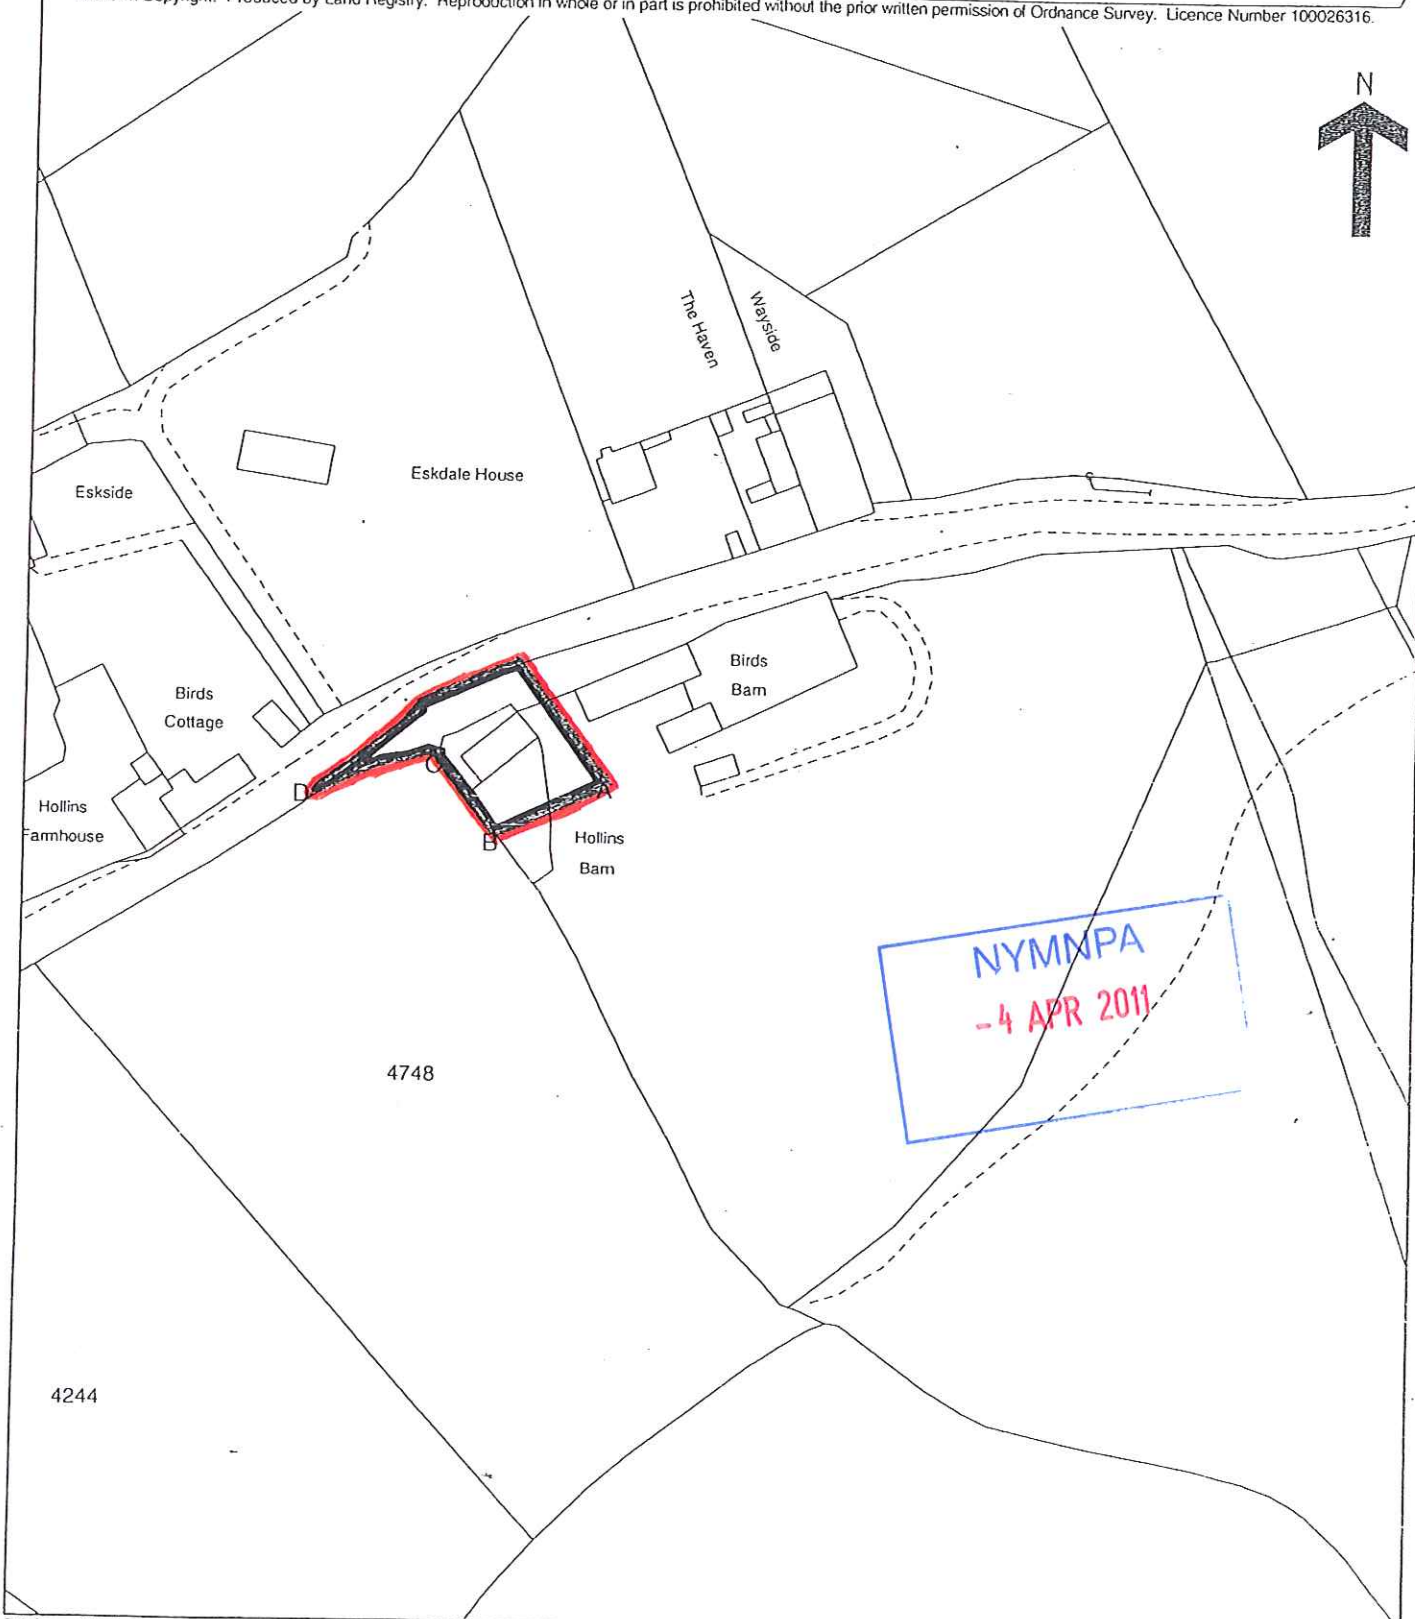

Land Registry Official copy of title plan

Title number NYK312876
Ordnance Survey map reference NZ8305NE
Scale 1:1250 enlarged from 1:2500
Administrative area North Yorkshire: Scarborough

© Crown Copyright. Produced by Land Registry. Reproduction in whole or in part is prohibited without the prior written permission of Ordnance Survey. Licence Number 100026316.

NYMNP
-4 APR 2011

This official copy issued on 5 August 2009 shows the state of this title plan on 5 August 2009 at 09:27:26. It is admissible in evidence to the same extent as the original (s.67 Land Registration Act 2002). This title plan shows the general position, not the exact line, of the boundaries. It may be subject to distortions in scale. Measurements scaled from this plan may not match measurements between the same points on the ground. See Land Registry Public Guide 19 - Title Plans and Boundaries. This title is dealt with by Land Registry, Durham Office.