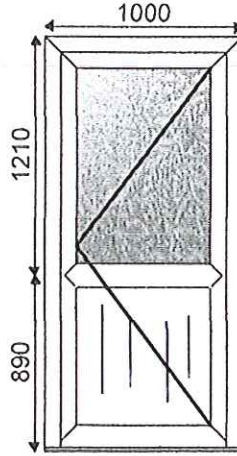

Customer Details
Walker

Job No: 28054T

System: LINIAR 70 mm
Group: Ovalo White - Open In Doors
Window No: 1 of 10
Location: Window 1

Cill:

5 - 1000w x 2100h (Basic Frame Size)
5 - 1000w x 2100h
Viewed Outside

Qty	Size	Description
5	718x1025	4/20/4 Obscure Tough Low E - Chantilly - Argon Cavity
5	718x 734	White Shiplap

System: LINIAR 70 mm
Group: Ovalo White - Casements
Window No: 2 of 10
Location: Window 2

Cill:
LSL150W - 150mm Cill (1270mm)

5 - 1170w x 1325h (Basic Frame Size)
5 - 1170w x 1355h, 30mm Cill
Viewed Outside

Qty	Size	Description
5	989x 504	4/20/4 Clear Low E - 18x8 White Single Bar - Argon Cavity
5	1086x 602	4/20/4 Clear Low E - 18x8 White Single Bar - Argon Cavity