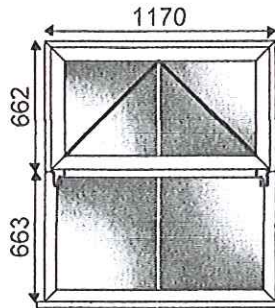

Customer Details
Walker

Job No: 28054T

System: LINIAR 70 mm
Group: Ovalo White - Open In Doors
Window No: 1 of 10
Location: Window 1

Cill:

5 - 1000w x 2100h (Basic Frame Size)
5 - 1000w x 2100h
Viewed Outside

Qty	Size	Description
5	718x1025	4/20/4 Obscure Tough Low E - Chantilly - Argon Cavity
5	718x 734	White Shiplap

System: LINIAR 70 mm
Group: Ovalo White - Casements
Window No: 2 of 10
Location: Window 2

Cill:
LSL150W - 150mm Cill (1270mm)

5 - 1170w x 1325h (Basic Frame Size)
5 - 1170w x 1355h, 30mm Cill
Viewed Outside

Qty	Size	Description
5	989x 504	4/20/4 Clear Low E - 18x8 White Single Bar - Argon Cavity
5	1086x 602	4/20/4 Clear Low E - 18x8 White Single Bar - Argon Cavity