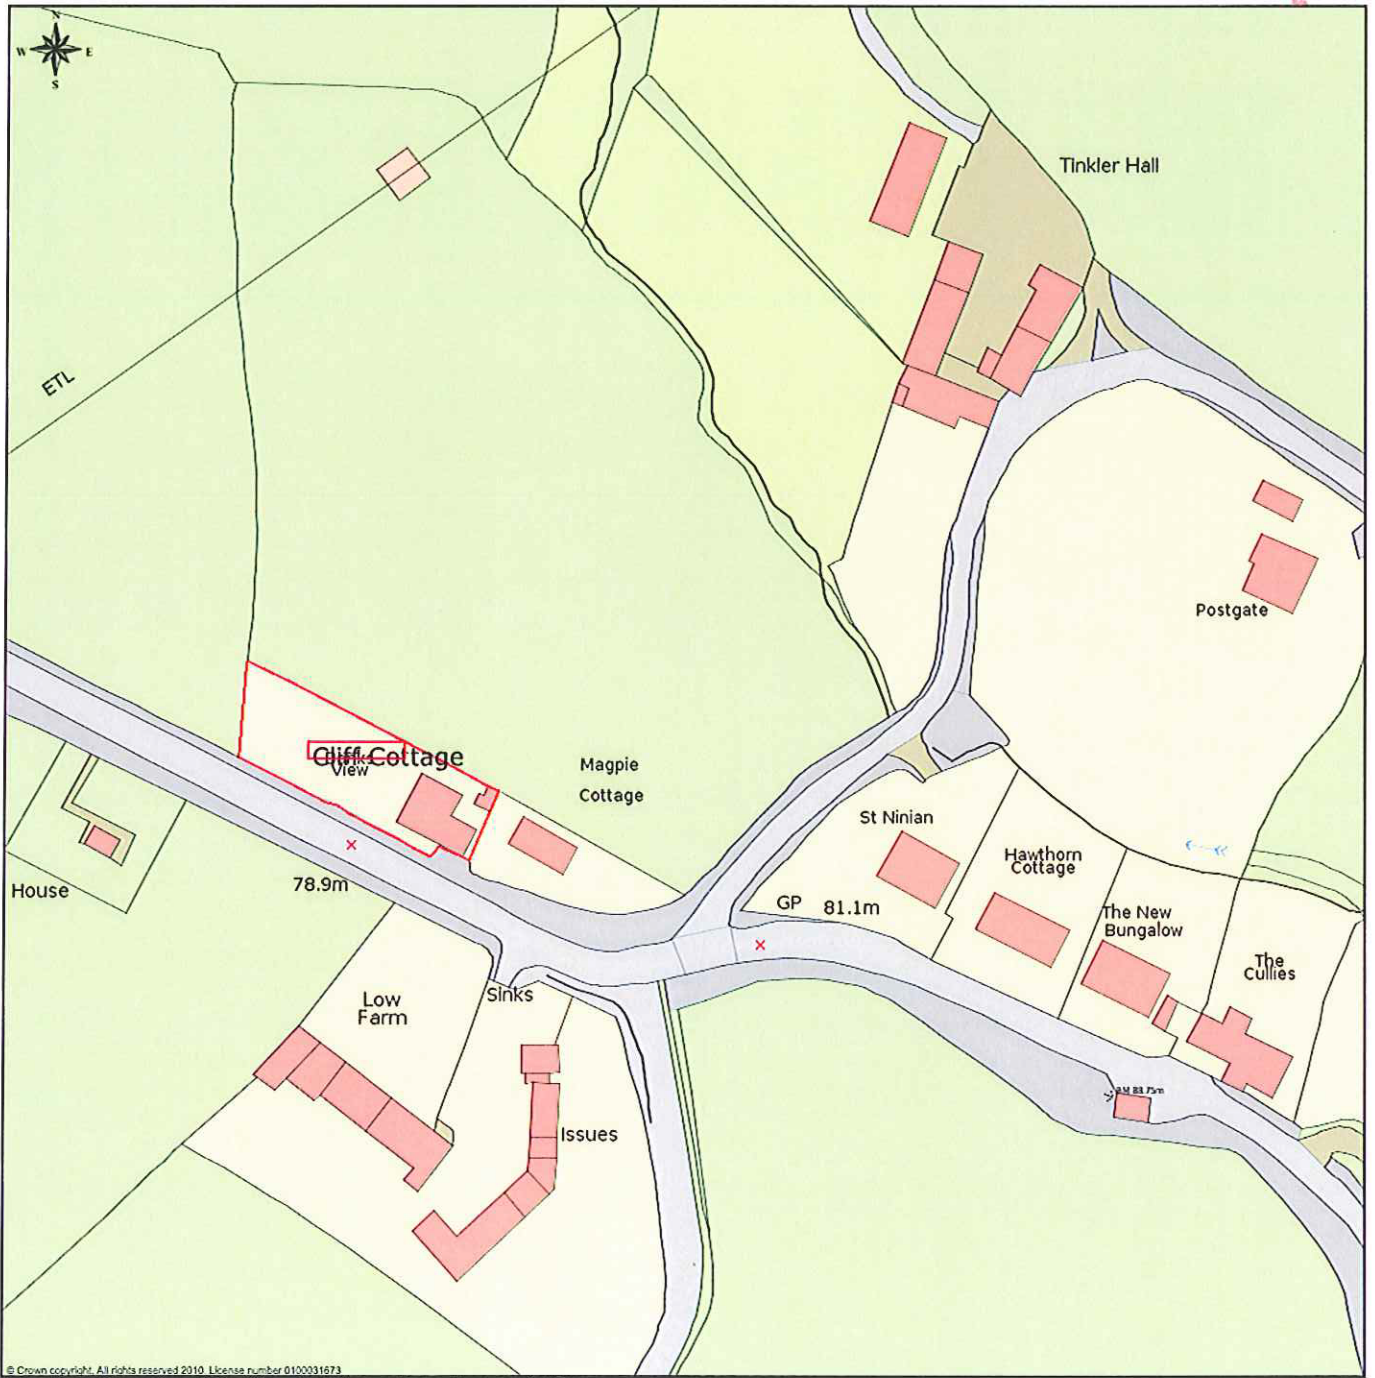

Cliff Cottage, Ugglebarnby, Whitby, YO22 5HX

NYM 2011 7 0 2 6 1 / FL

Scale 1:1250

Extention to Cliff Cottage

BDS-YO225HX-001

Building Design Services.

NYMNPA
- 3 MAY 2011

Prepared by: Simon Armistead

10/20/2010