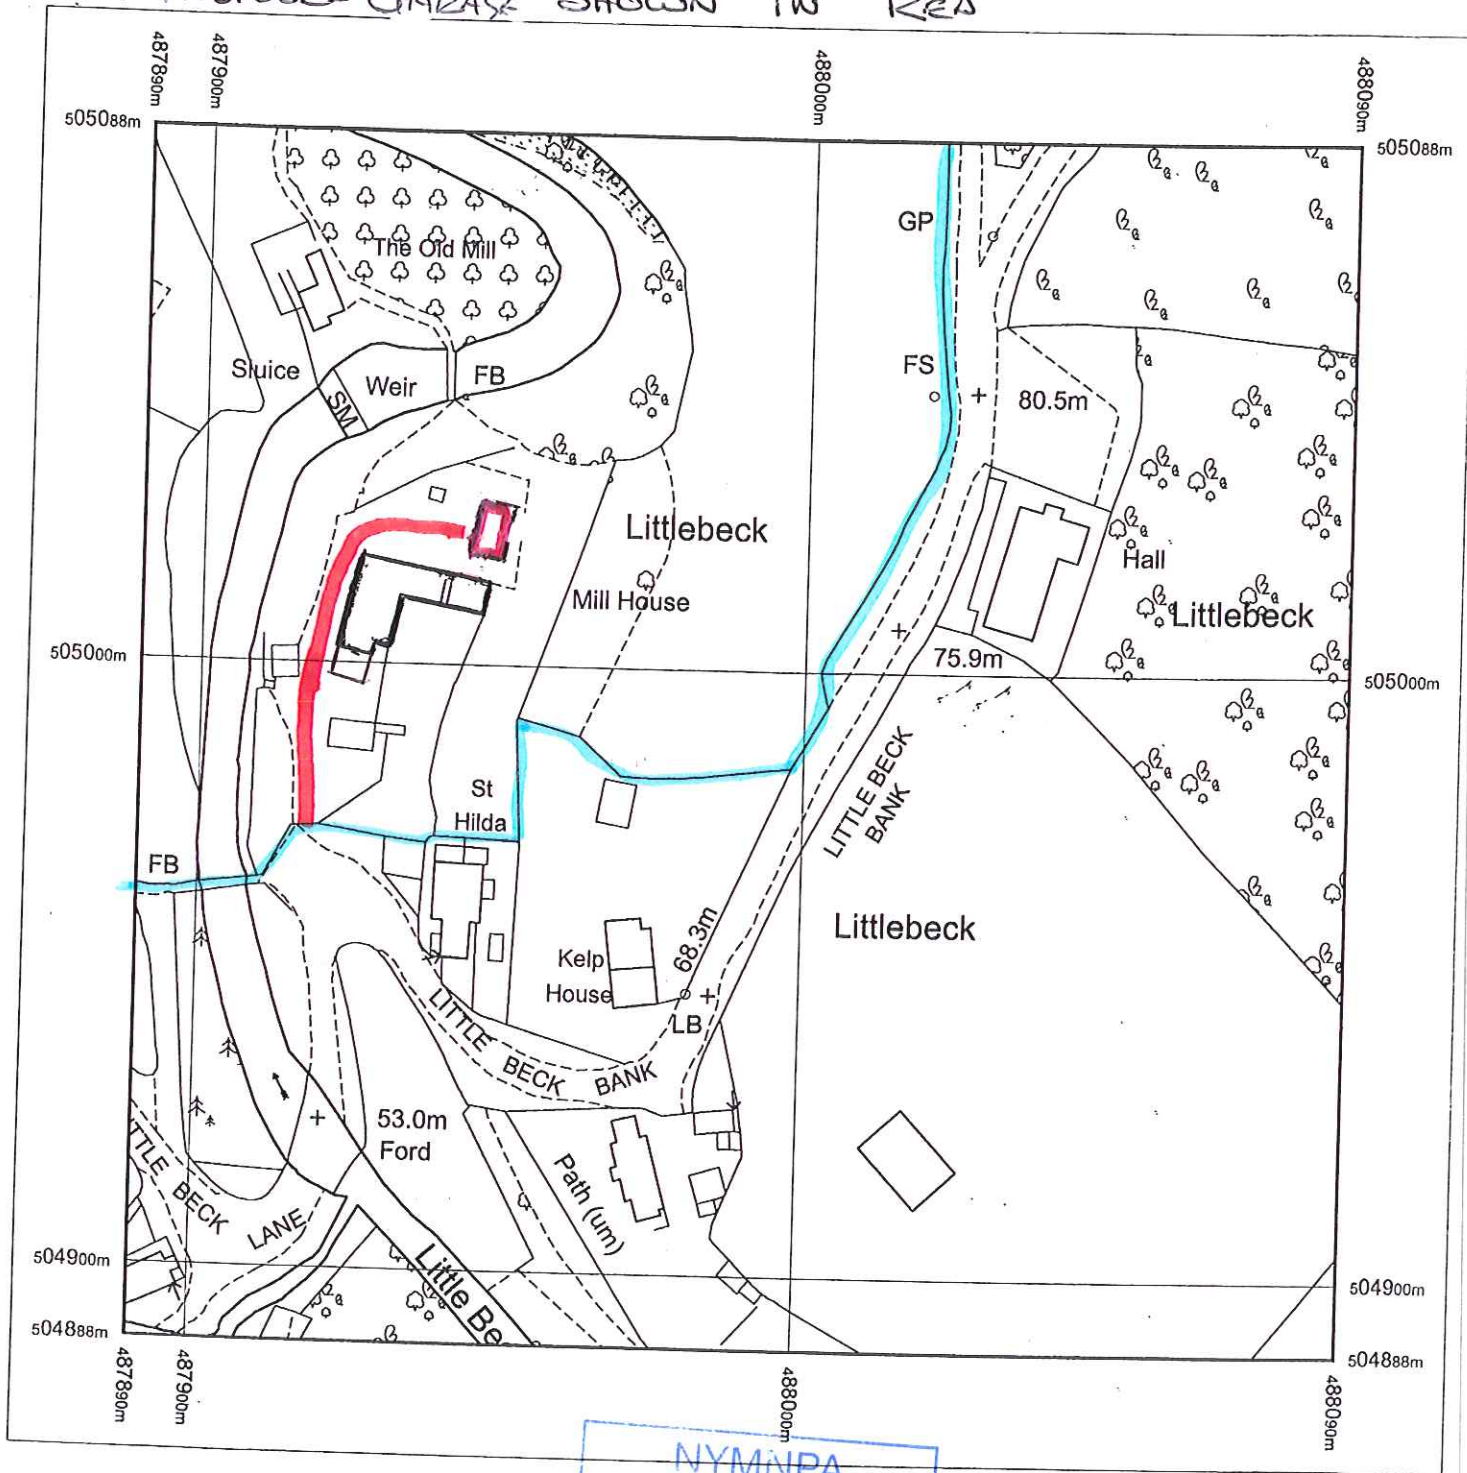

# OS Sitemap

PROPOSED GARAGE SHOWN IN RED

NYM/NPA  
 11 MAY 2011

Scale 1:1250

Produced 31.07.2009 from the Ordnance Survey National Geographic Database and incorporating surveyed revision available at this date. © Crown Copyright 2009.

The representation of a road, track or path is no evidence of a right of way.

The representation of features as lines is no evidence of a property boundary.

Part or all of this OS Sitemap is enlarged from mapping produced at one or more of the following scales: 1:1250, 1:2500, 1:10000.

Supplied by: **Service Point UK (Midd)**  
 Serial number: 00044400  
 Centre coordinates: 487990 504987.75

Further information can be found on the OS Sitemap Information leaflet or the Ordnance Survey web site:  
[www.ordnancesurvey.co.uk](http://www.ordnancesurvey.co.uk)

The representation of features as lines is no evidence of a property boundary.

Part or all of this OS Sitemap is enlarged from mapping produced at one or more of the following scales: 1:1250, 1:2500, 1:10000.