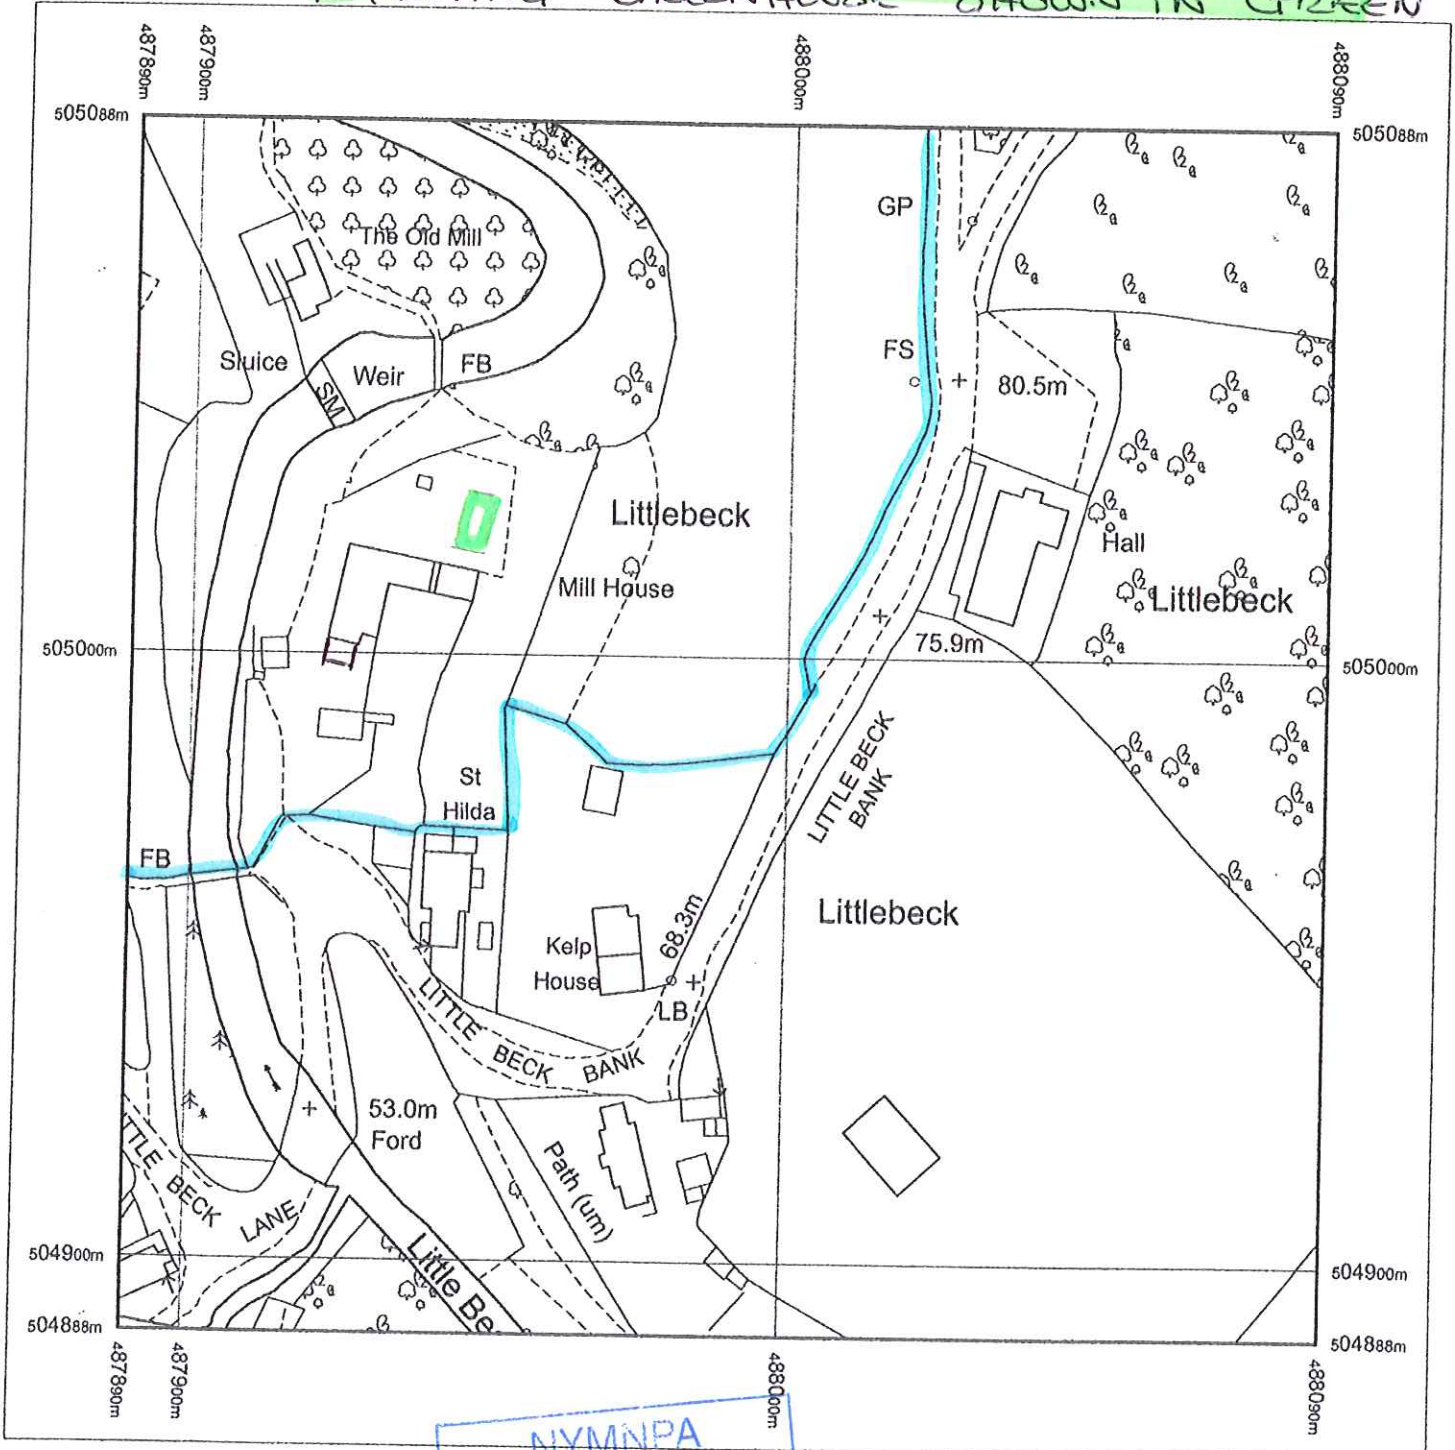

EXISTING GREENHOUSE SHOWN IN GREEN

Produced 31.07.2009 from the Ordnance Survey National Geographic Database and incorporating surveyed revision available at this date. © Crown Copyright 2009.

Reproduction in whole or part is prohibited without the prior permission of Ordnance Survey.

Ordnance Survey, the OS Symbol and OS Sitemap are registered trademarks of Ordnance Survey, the national mapping agency of Great Britain.

The representation of a road, track or path is no evidence of a right of way.

The representation of features as lines is no evidence of a property boundary.

Part or all of this OS Sitemap is enlarged from mapping produced at one or more of the following scales: 1:1250, 1:2500, 1:10000.

NYM NPA
11 MAY 2011

Scale 1:1250

Supplied by: **Service Point UK (Midd)**
Serial number: 00044400
Centre coordinates: 487990 504987.75

Further information can be found on the OS Sitemap Information leaflet or the Ordnance Survey web site:
www.ordnancesurvey.co.uk