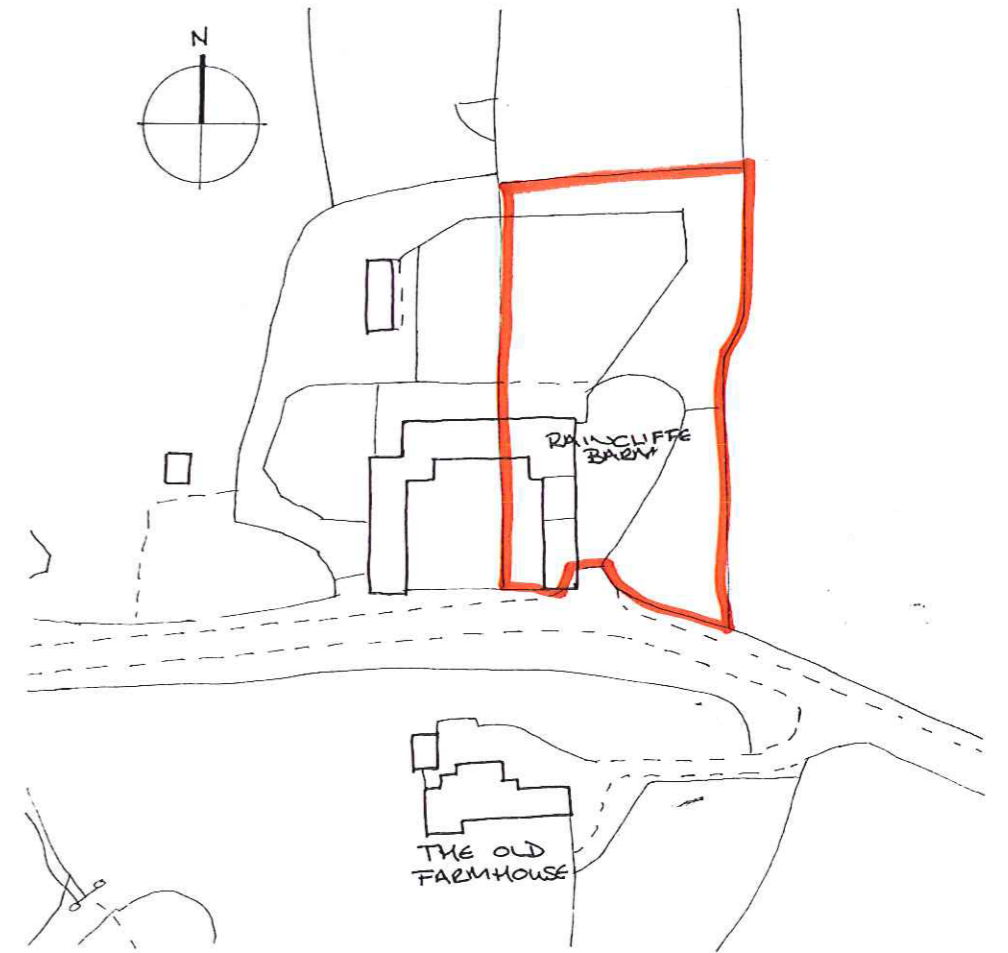

SITE PLAN

LOCATION PLAN 1:1250

NYMNP
16 MAY 2011

PROPOSED GARDEN SHED AT RAINCLIFFE BARN, THROXENBY, SCARBOROUGH

SITE & LOCATION PLAN

Date	May 11	Job no.	11/06
Drawn	vw	Drg no.	02
Scale	1:500	Rev.	

Victoria Wharton
Architectural Design
7 Red Scar Lane,
Scarborough
YO12 5RH