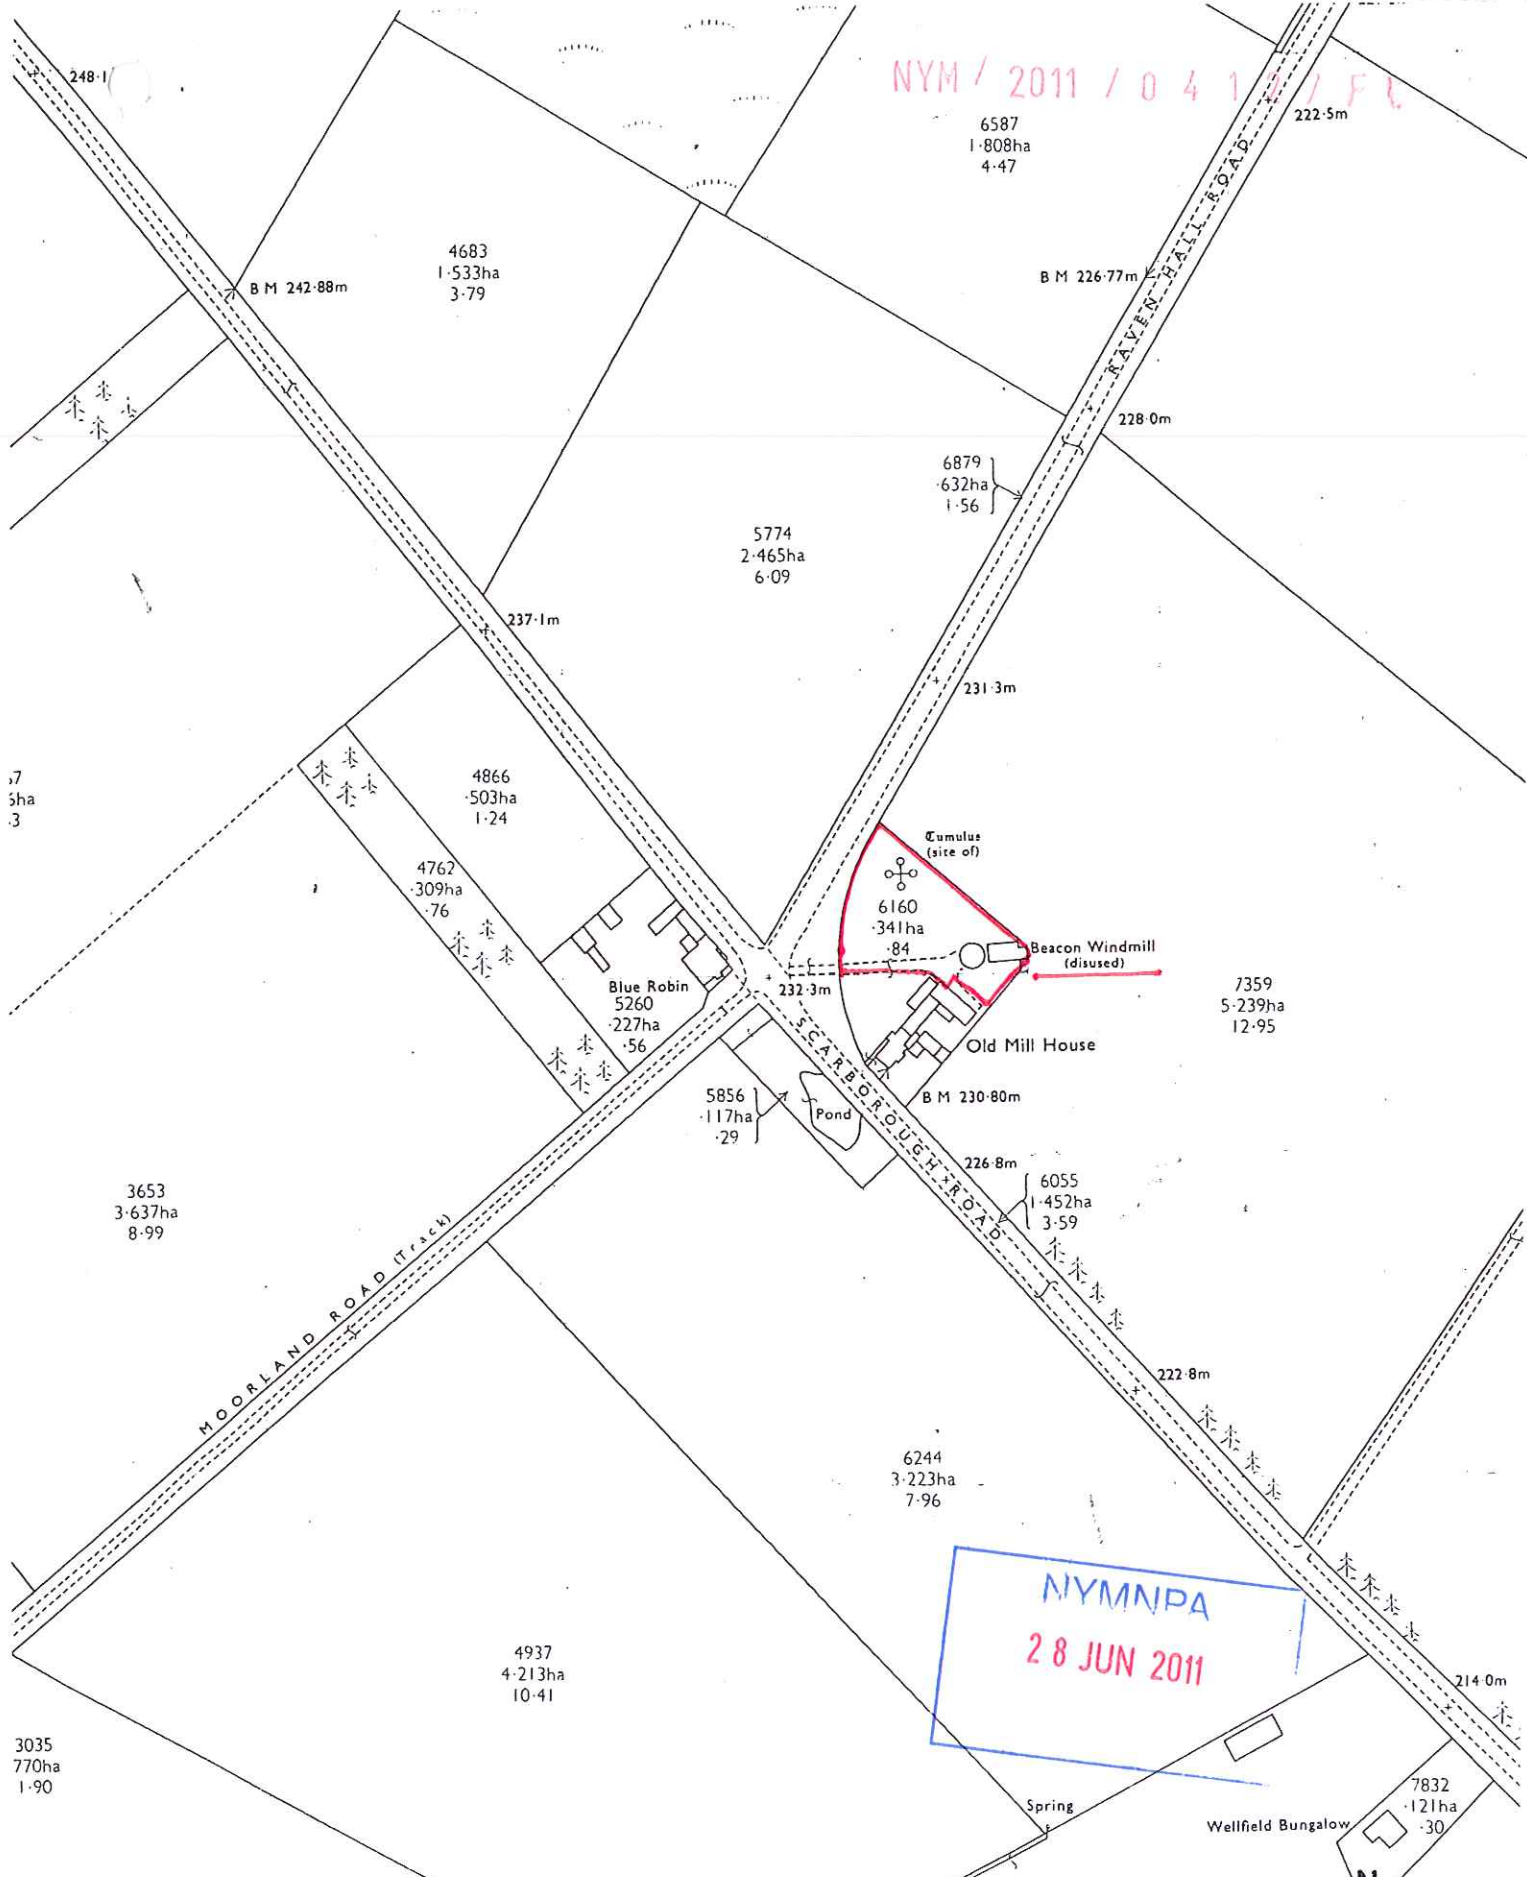

NYM / 2011 / 041 / FC

NYM NPA
28 JUN 2011

REPRODUCED FROM THE ORDNANCE SURVEY
 2.096ha
 1962
 1918
 BY PERMISSION OF THE
 DIRECTOR GENERAL OF THE
 STATIONERY OFFICE
 ALL RIGHTS RESERVED.

SCALE 1/2500