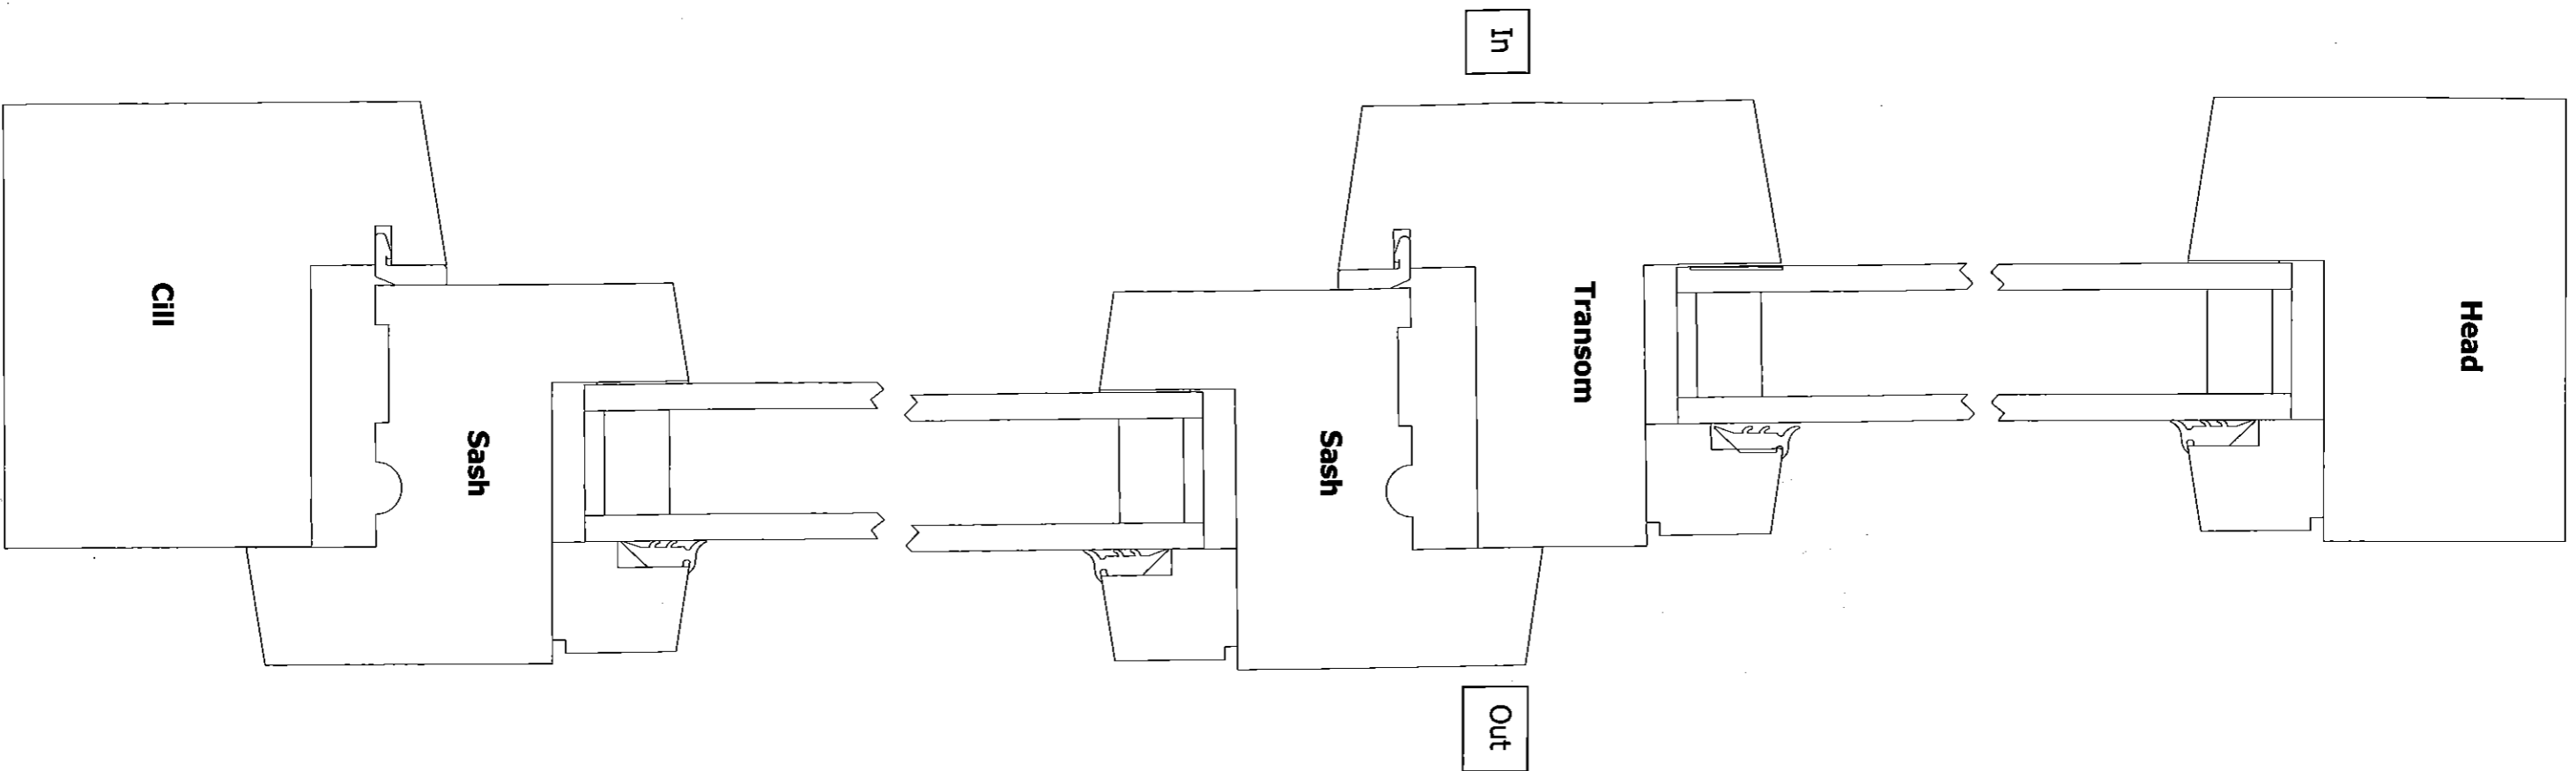

NYMMPA
24 (00) 2001

Sections of proposed replacement timber windows

Mr & Mrs Hill
School Cottage
Beacon Way
Sneaton
Whitby
YO22 5HS