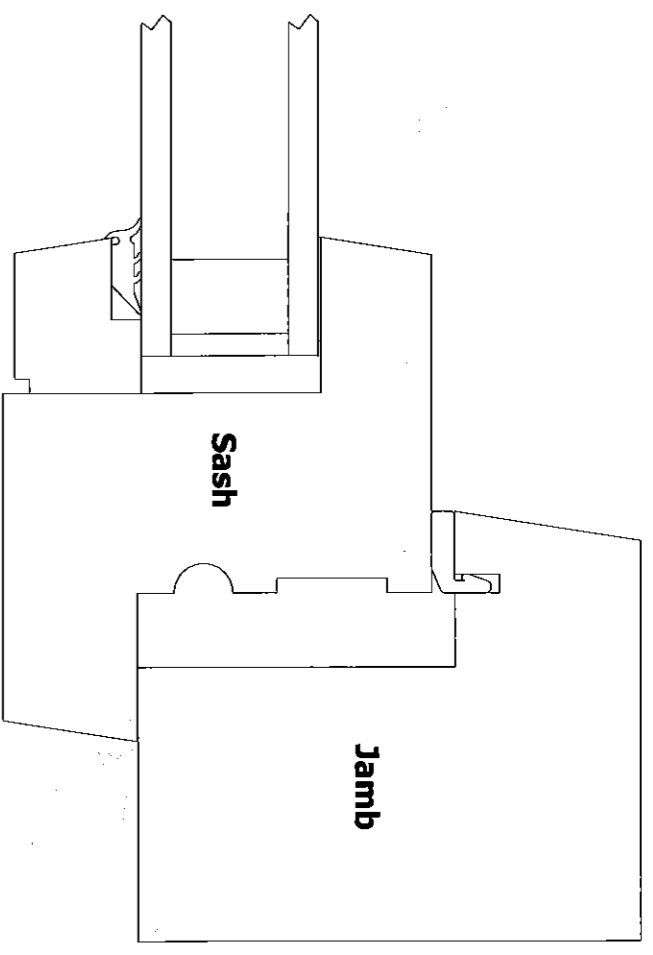

NYMMPA
24 (00) 2001

Sections of proposed replacement timber windows

Mr & Mrs Hill
School Cottage
Beacon Way
Sneaton
Whitby
YO22 5HS