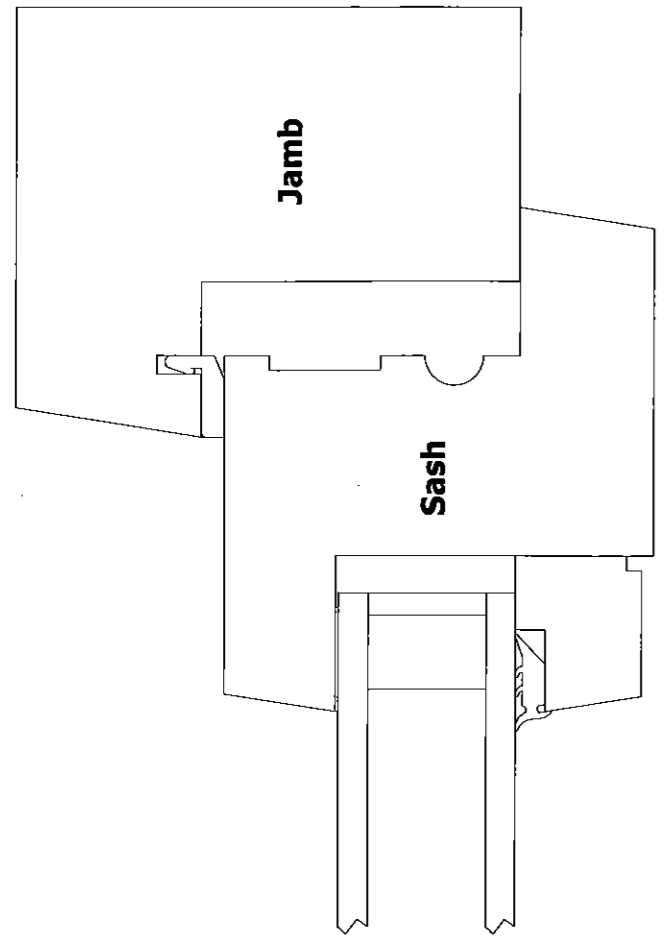

Mr & Mrs Hill
School Cottage
Beacon Way
Sneaton
Whitby
YO22 5HS

NYM/PA
24 MAY 2011