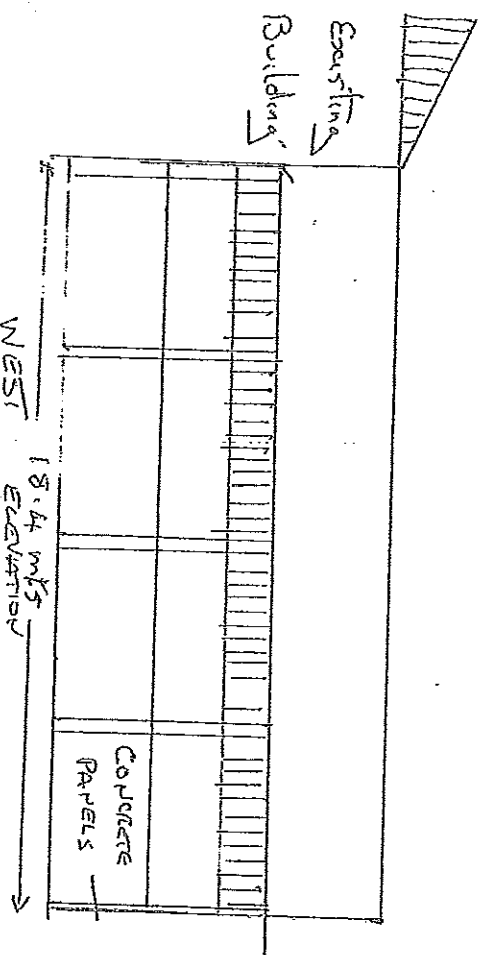

PROPOSED DRY COW YARD

RUSSELL HALL FARM
STAINSBACE
WATBY

Site is level on Hardcore Base

1 mt. Canopy