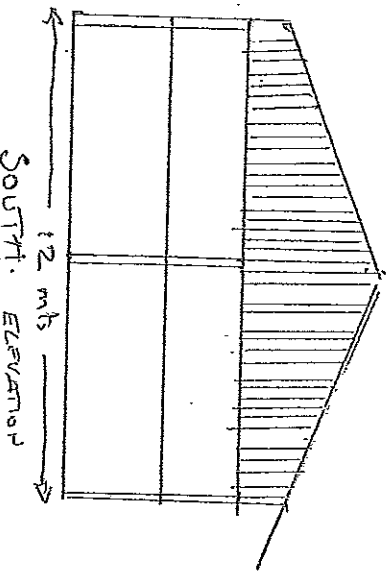

PROPOSED DRY COW YARD

RUSSELL HALL FARM
STAINSBACE
WATBY

Site is level on Hardcore Base

1 mt. Canopy