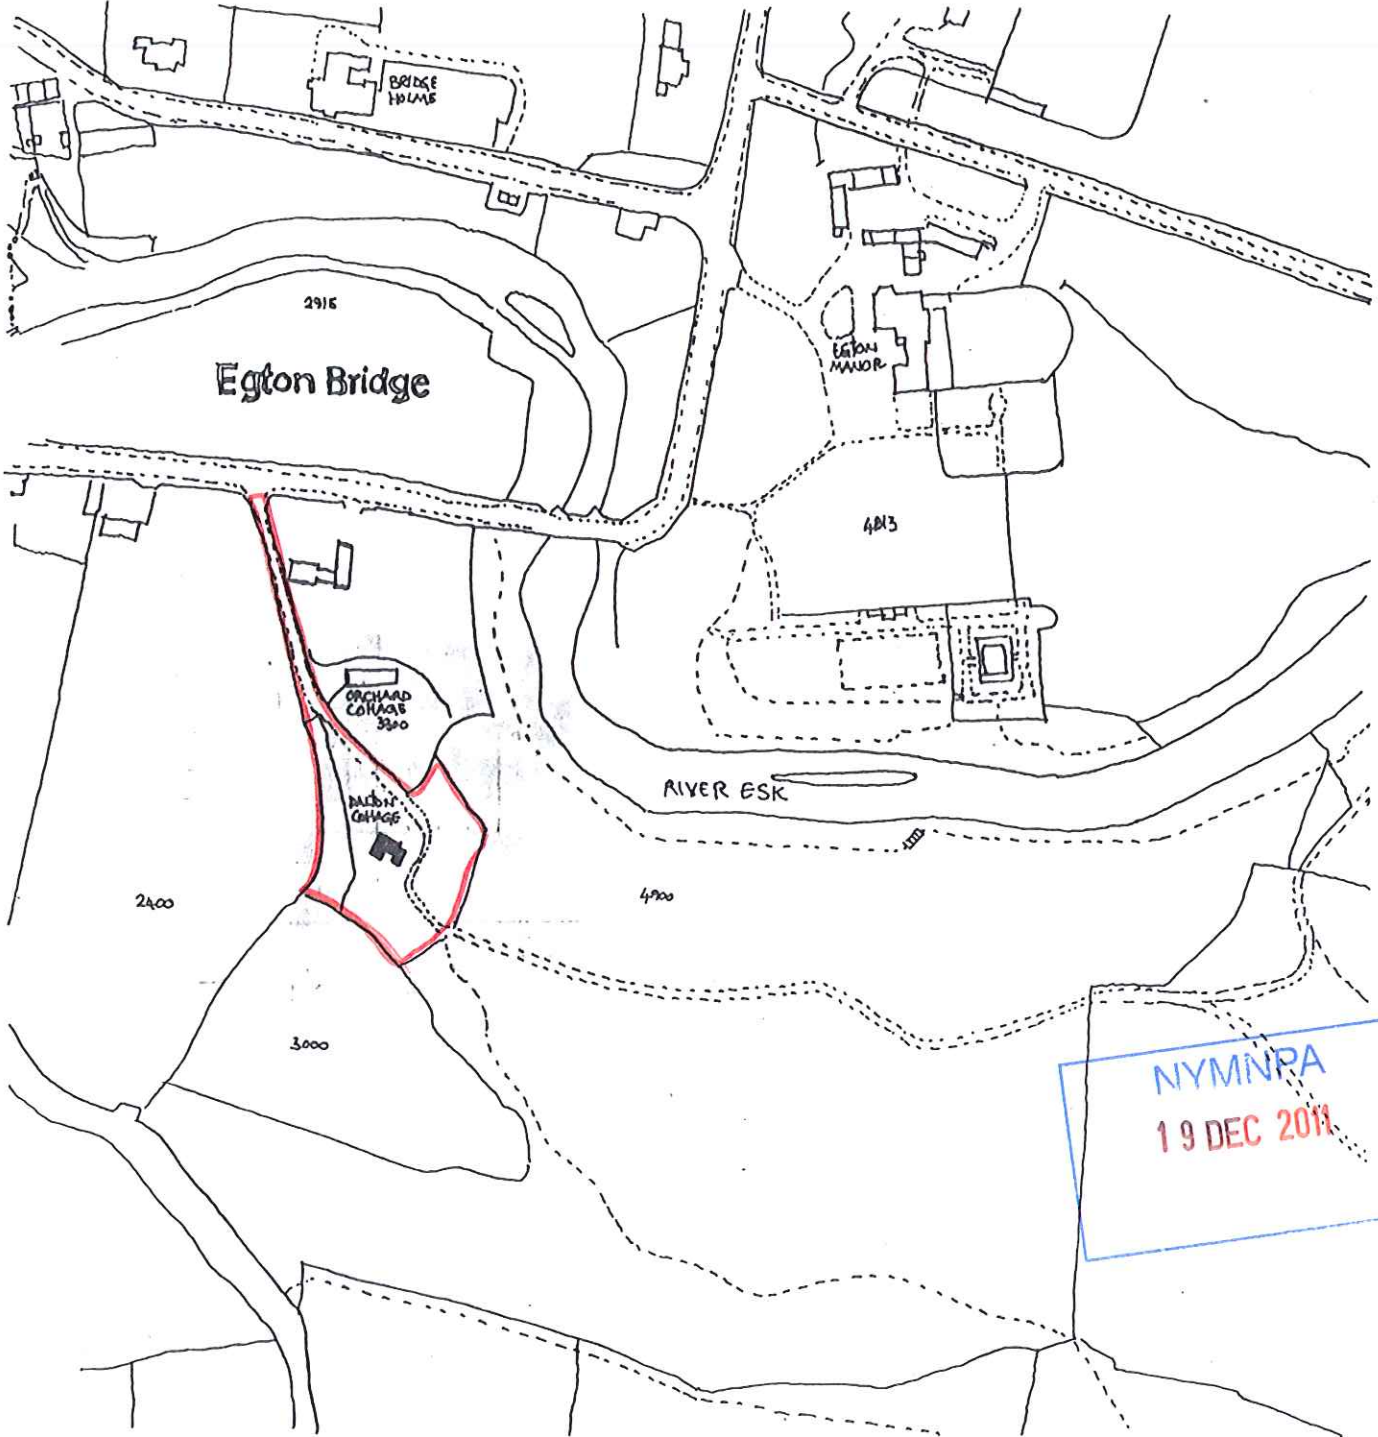

LOCATION PLAN

NYMNPRA
19 DEC 2011

DALTON Cottage
EGTON BRIDGE
GRID REF: NZ 803 050
SCALE: 1:2500