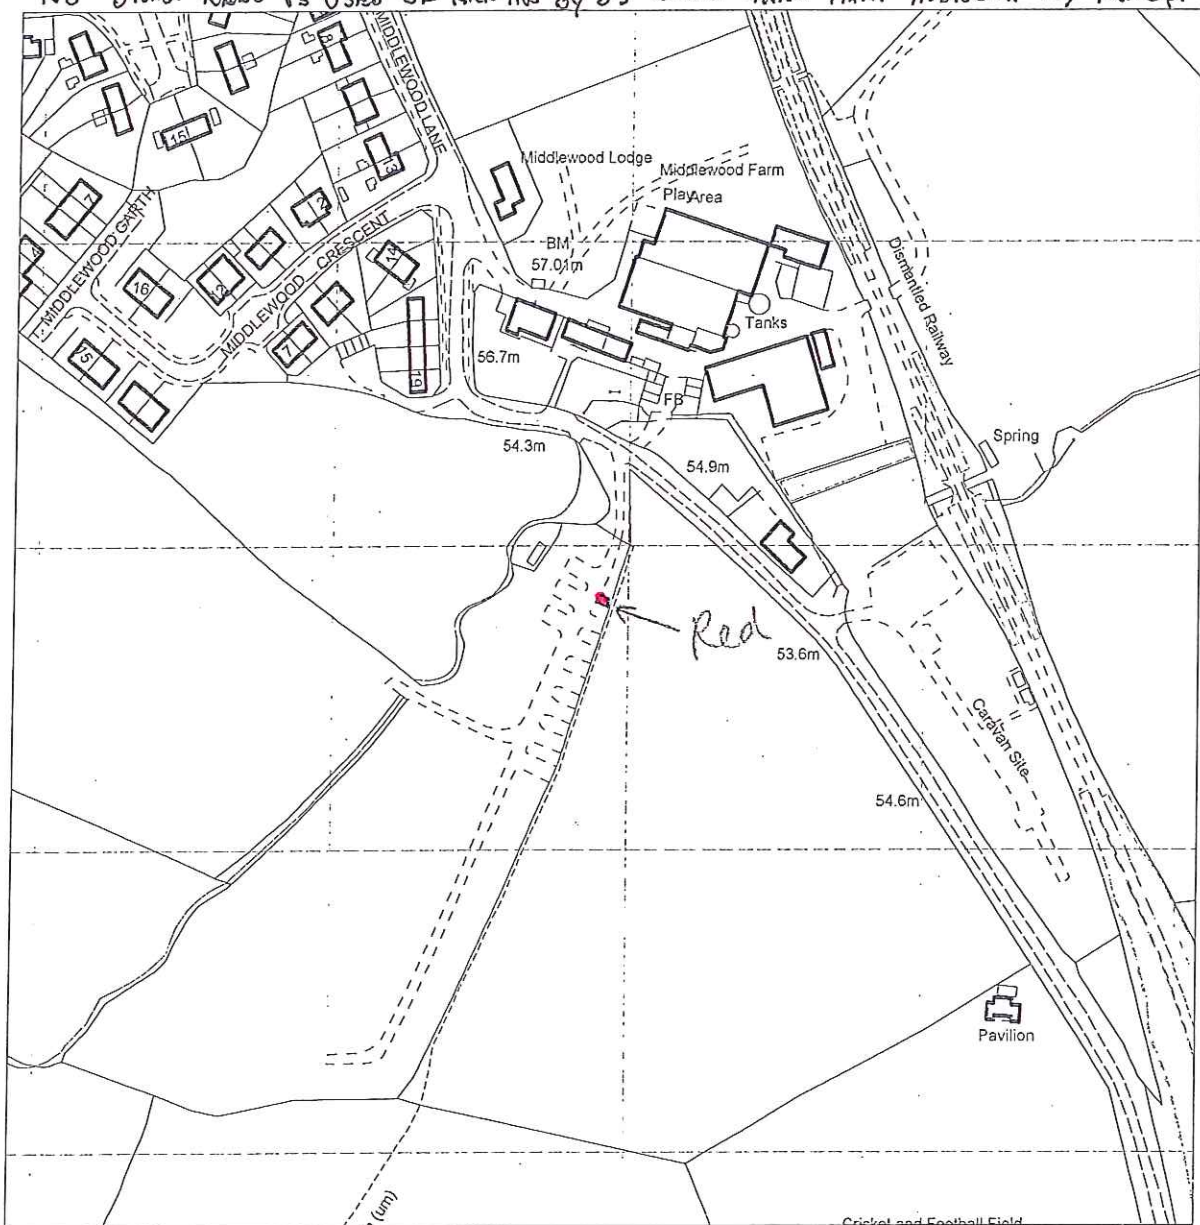

~~NYM/2007/0509/~~

NYM/2008/0519/RE

NYM/2011/0272/FL

Scale 1:2,500

This map has been produced specifically for the Ordnance Survey Map Return Scheme only. No further copies may be made.

North York Moors National Park Authority
The Old Vicarage
Bondgate, Helmsley
YORK, YO32 5BP
01439 770557

This map is reproduced from Ordnance Survey material with the permission of Ordnance Survey on behalf of the controller of Her Majesty's Stationery Office

© Crown copyright

Unauthorised reproduction infringes Crown copyright and may lead to prosecution or civil proceedings.

North York Moors National Park Authority

Licence No. 100021930 2007

NO OTHER LAND IS USED OR RENTED BY US OTHER THAN THAT INDICATED BY RED SQ.

200 metres
Scale 1:2,500

Total map Area = 16 hectares (160,000 sq metres)