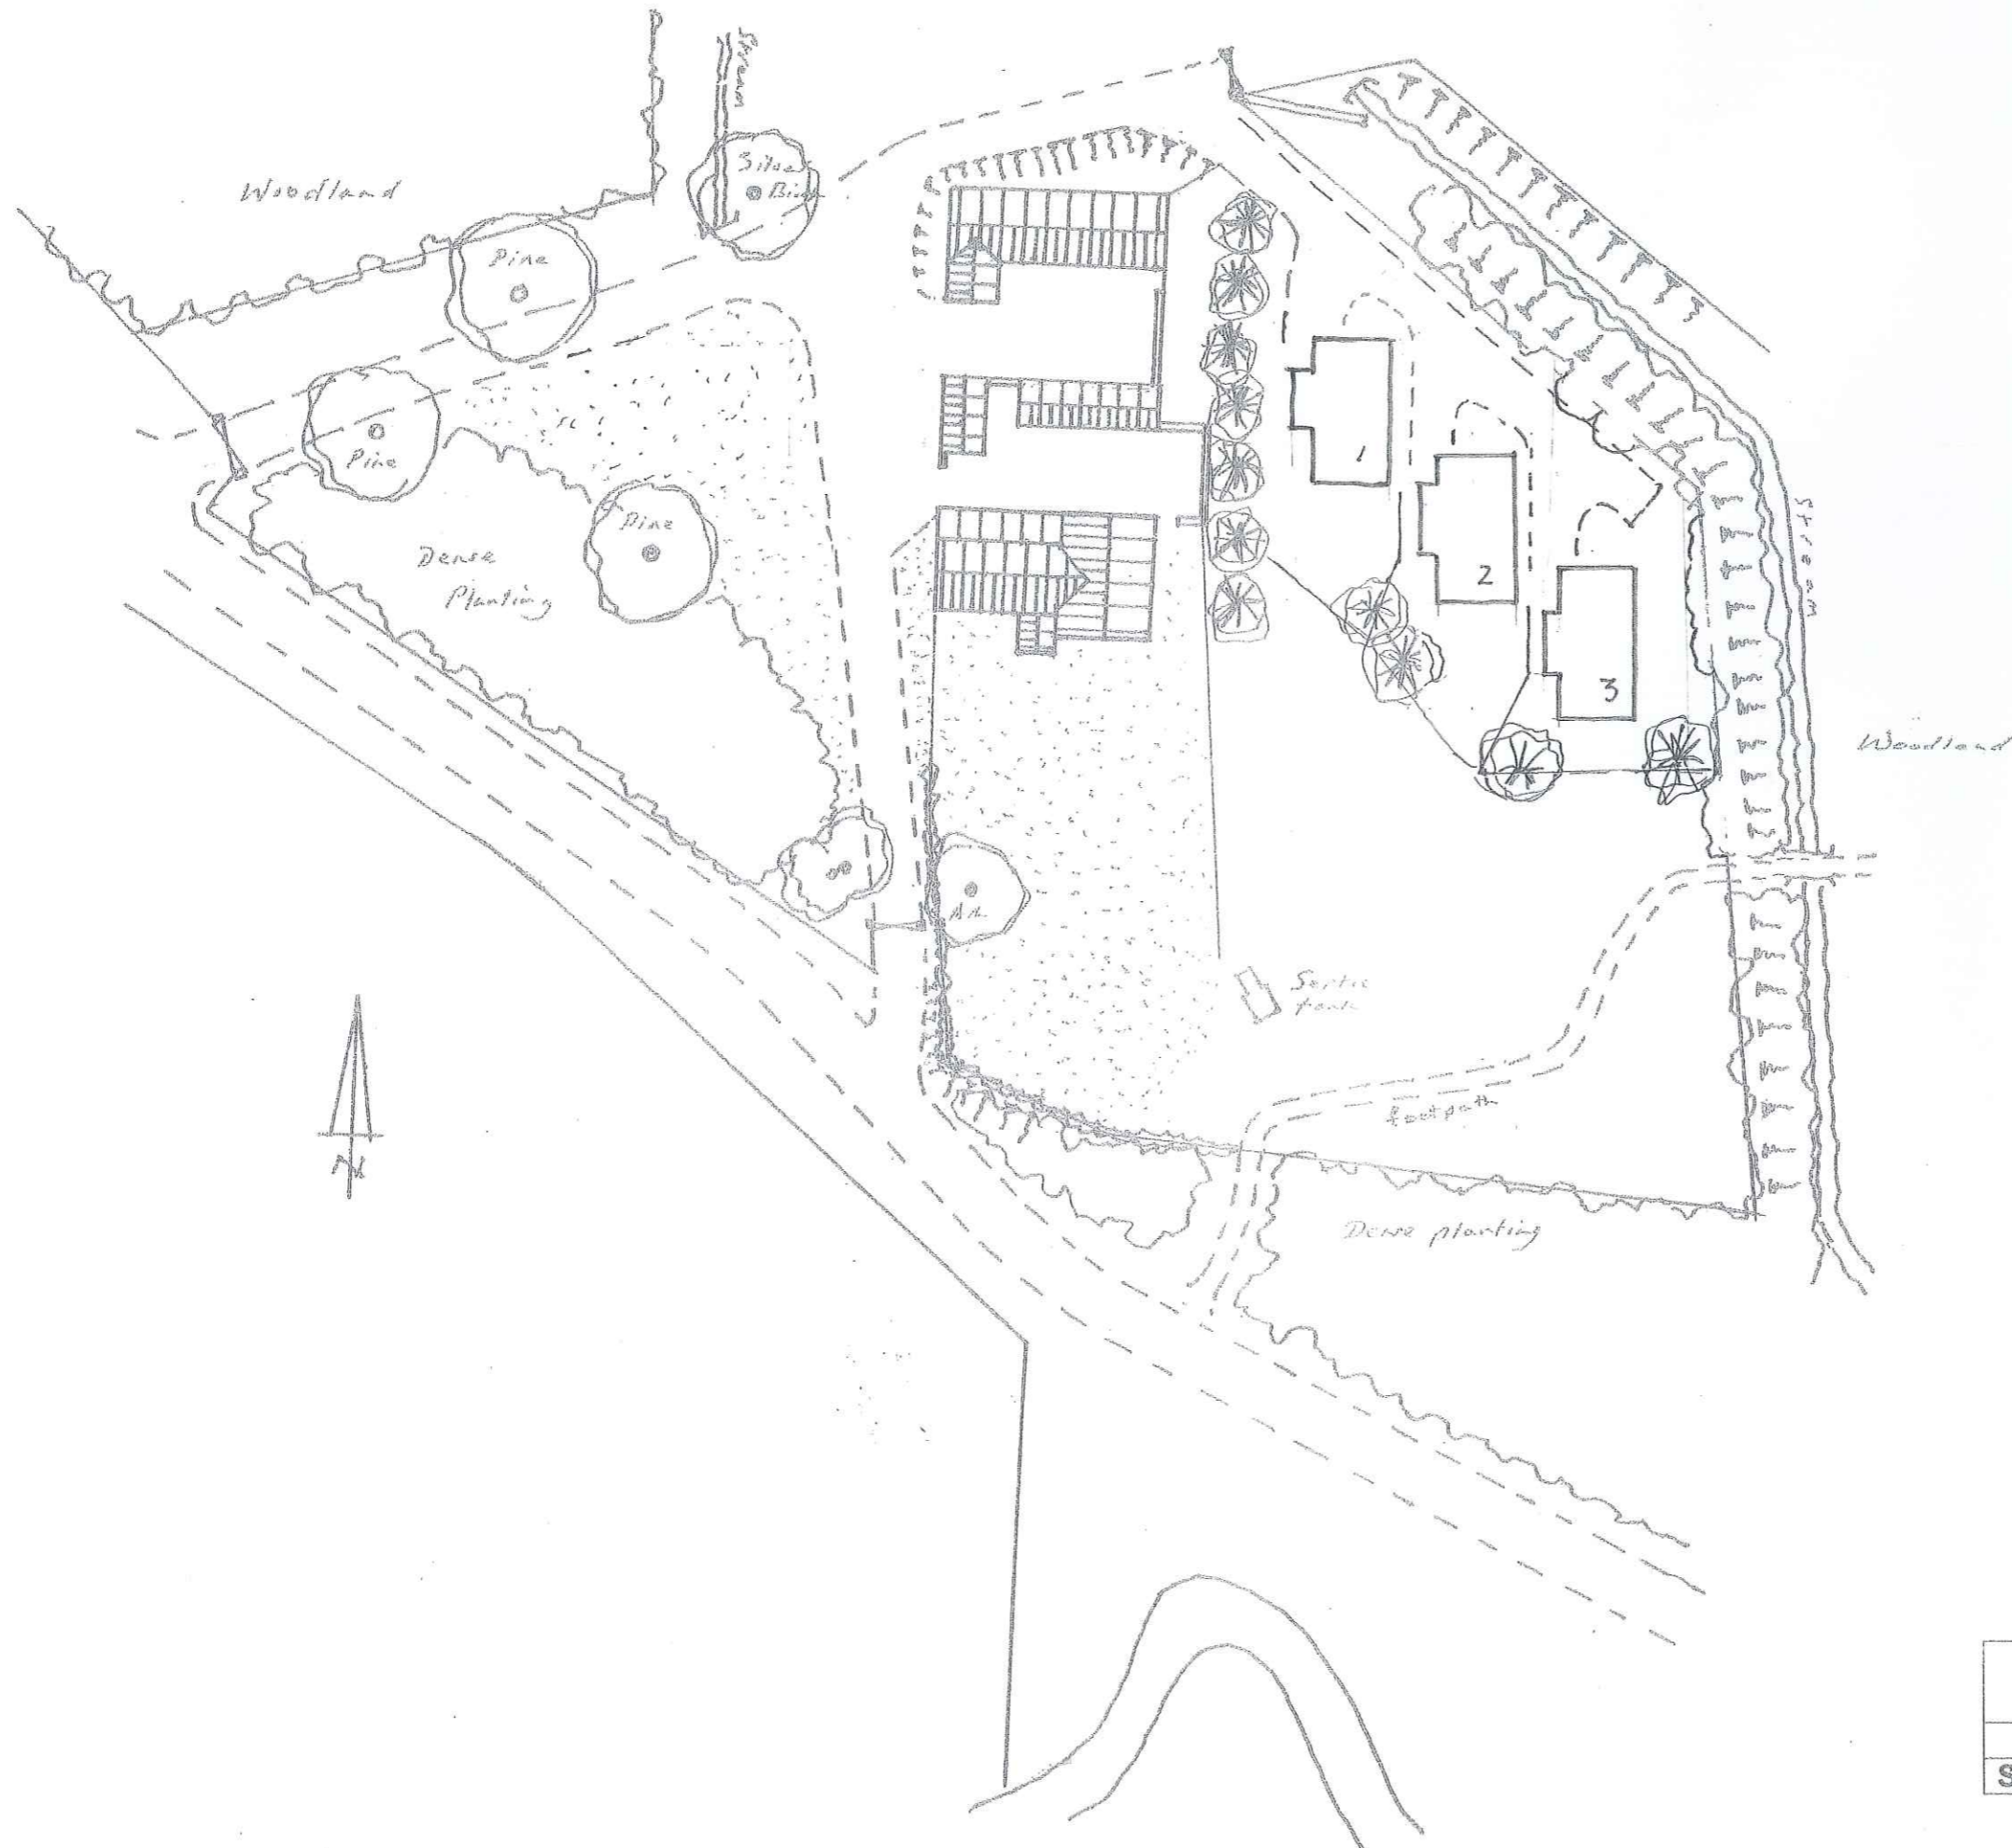

NYMNPA
- 3 JAN 2012

TREE SURVEY

- A - Silver Birch
Girth dia. 400mm
Canopy spread 2.5m
- B - Silver Birch
Girth dia. 400mm
Canopy spread 2.5m
- C - Group of Silver Birch
Girth dia. 270mm - 300mm
Canopy spread 2.0m
- D - Group of Silver Birch
Girth dia. 220mm - 300mm
Canopy spread 1.5m

**PROPOSED HOLIDAY
CHALETs AT BICKLEY
EXISTING SITE**
Scale : 1/500 Drawing: H.11.05

NYMNP
-3 JAN 2012

**PROPOSED HOLIDAY
CHALETS AT BICKLEY
PROPOSED LAYOUT**
Scale : 1/500 Drawing: H.11.02B