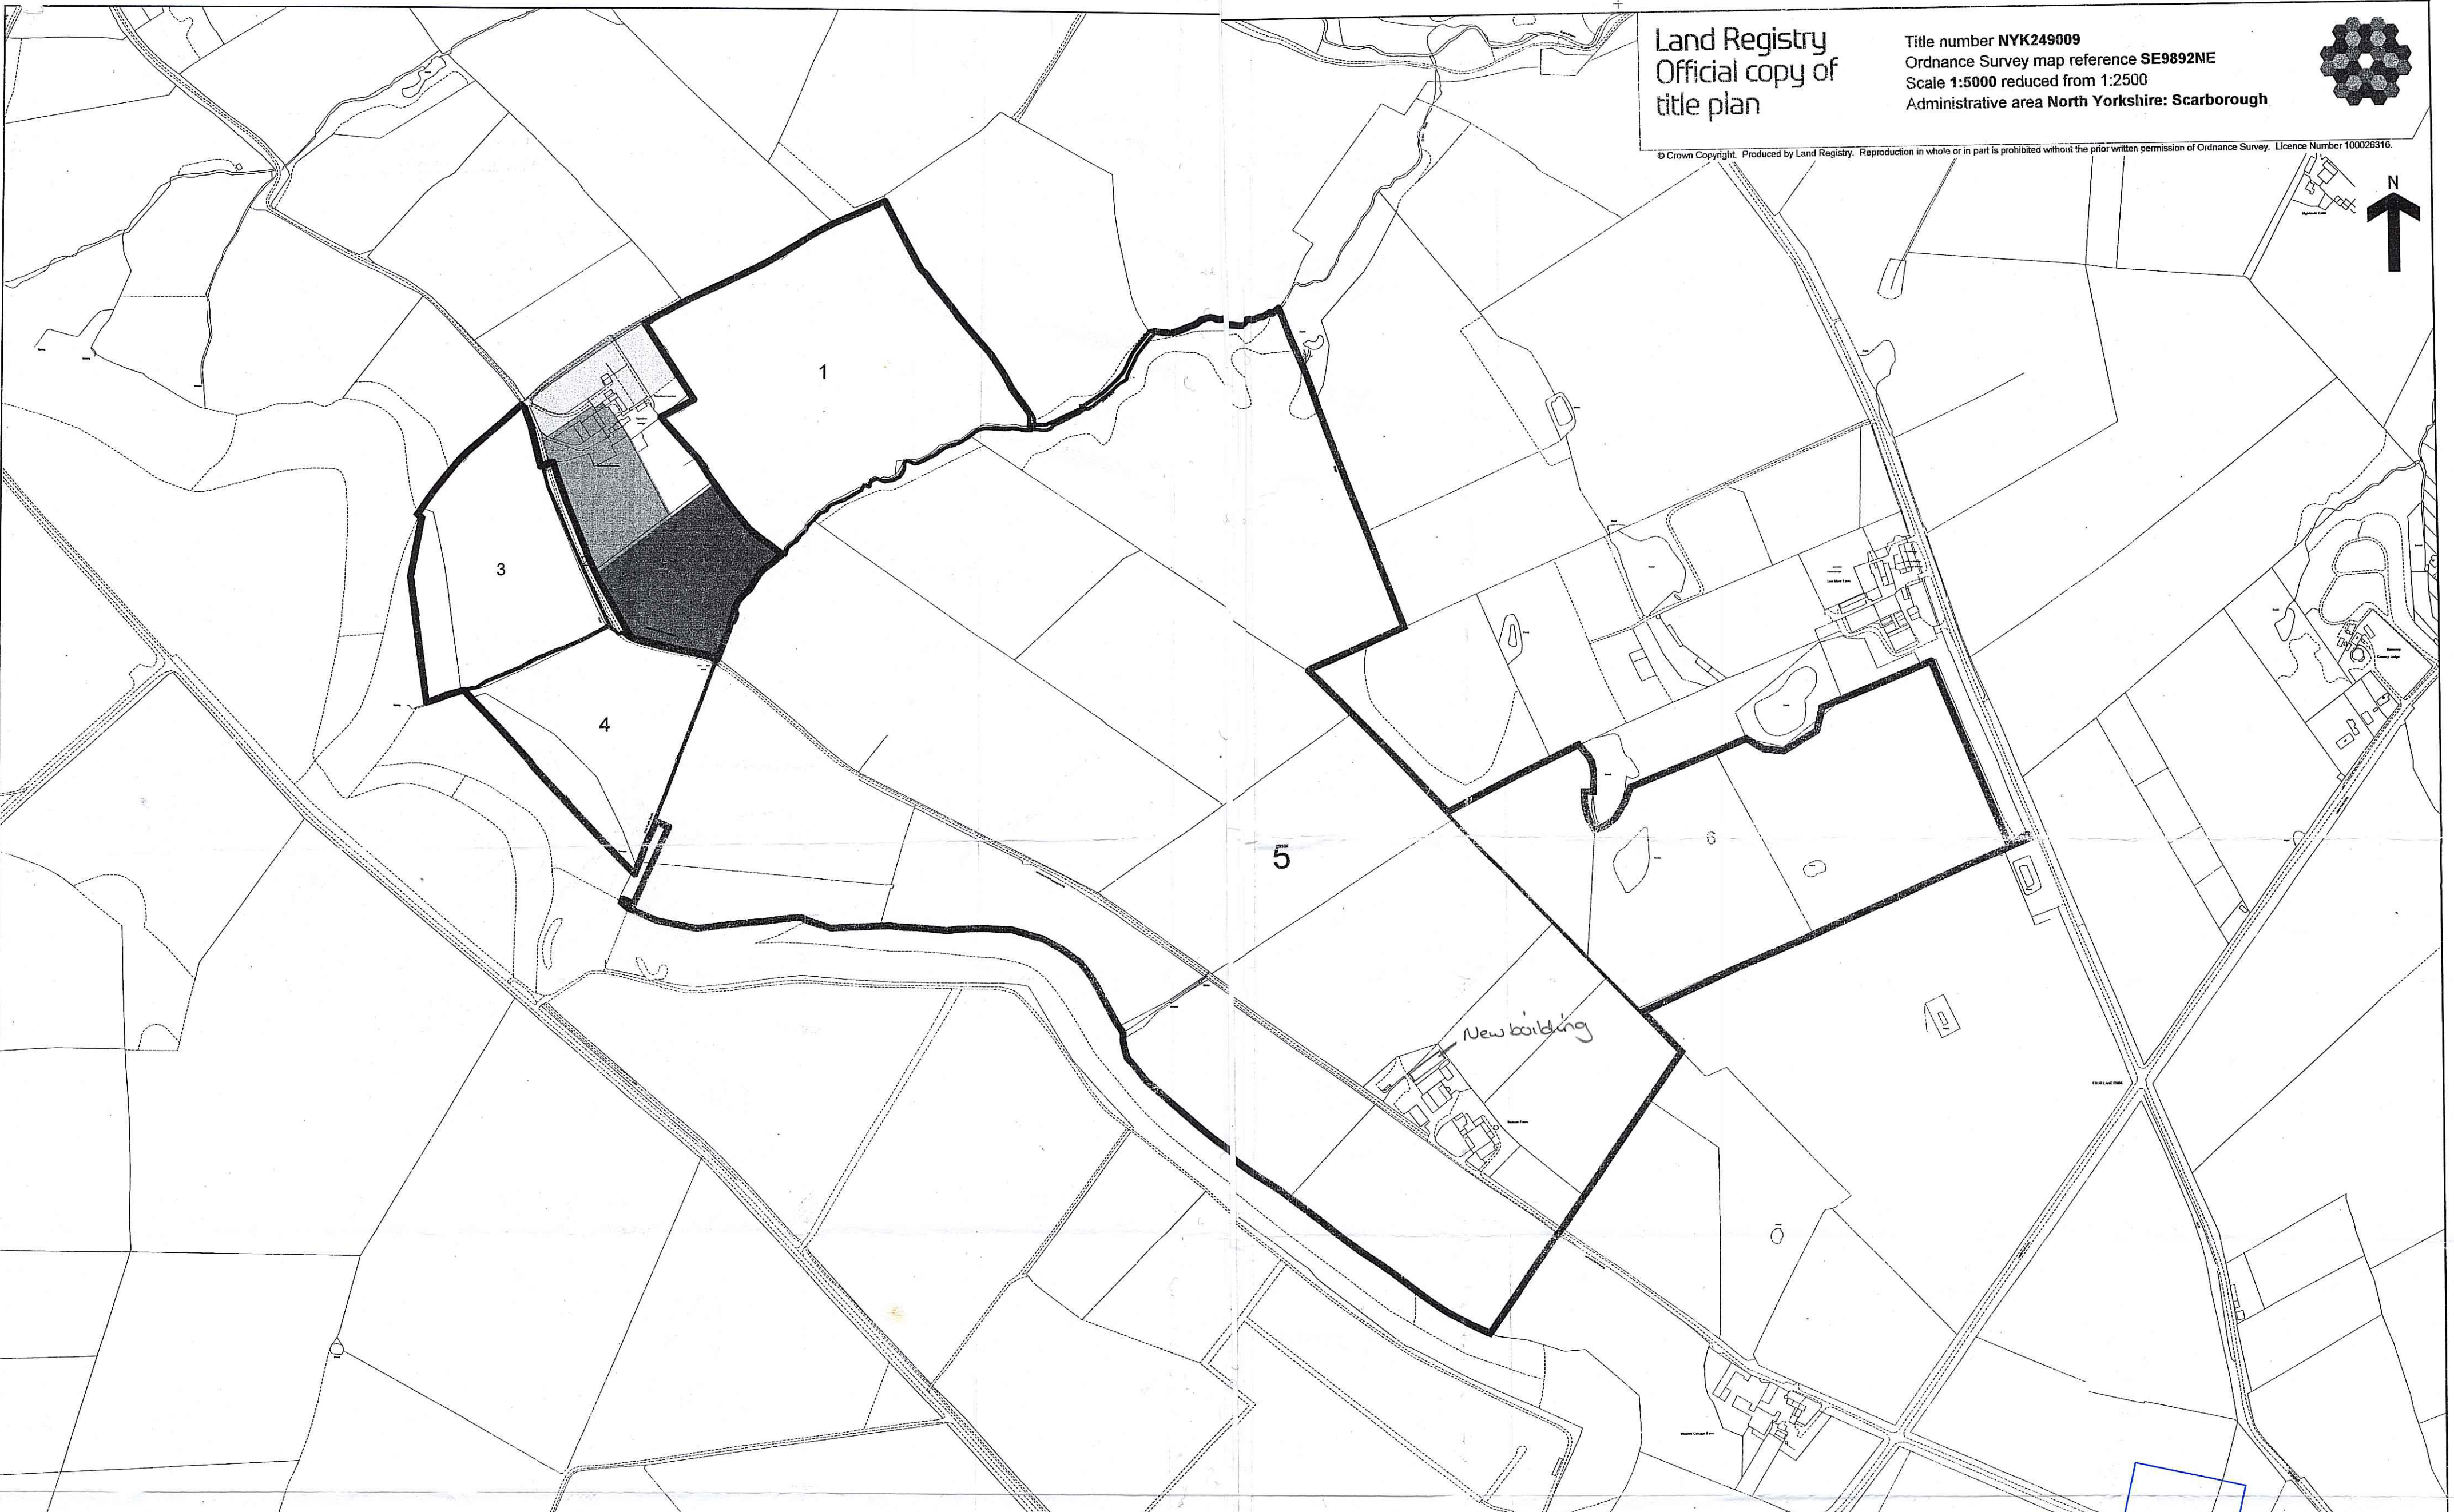

Land Registry
Official copy of
title plan

Title number NYK249009
Ordnance Survey map reference SE9892NE
Scale 1:5000 reduced from 1:2500
Administrative area North Yorkshire: Scarborough

© Crown Copyright. Produced by Land Registry. Reproduction in whole or in part is prohibited without the prior written permission of Ordnance Survey. Licence Number 100026316.

This official copy issued on 24 November 2010 shows the state of this title plan on 24 November 2010 at 16:58:51. It is admissible in evidence to the same extent as the original (s. 67 Land Registration Act 2002).
This title plan shows the general position, not the exact line, of the boundaries. It may be subject to distortions in scale. Measurements scaled from this plan may not match measurements between the same points on the ground. See Land Registry Public Guide 19 - Title Plans and Boundaries.
This title is dealt with by Land Registry, Durham Office.