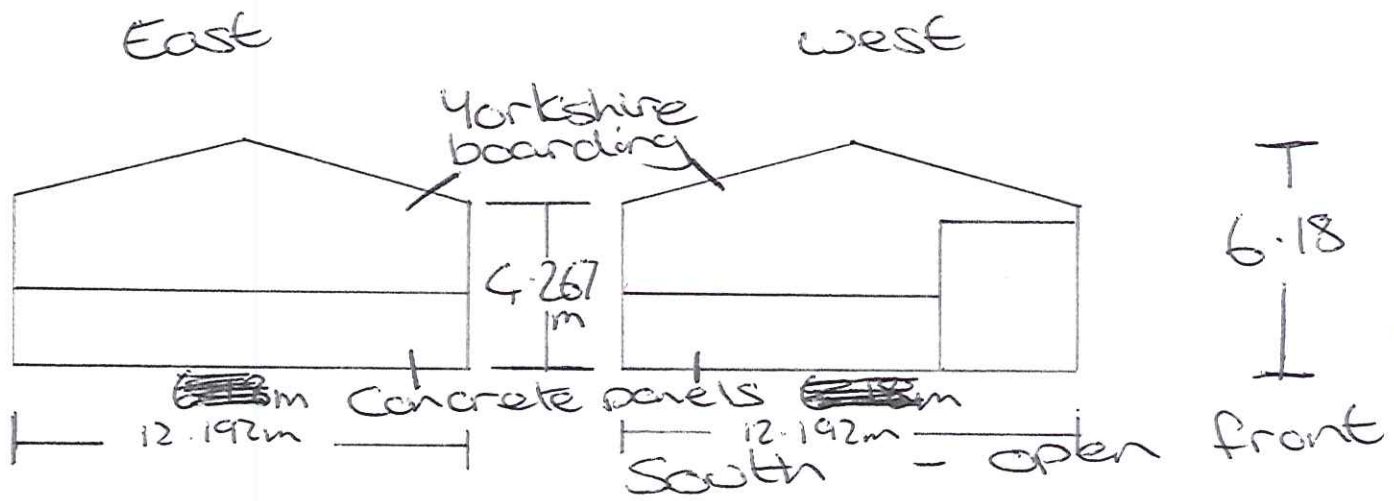

Scale 1:200

NYMNP

12 AUG 2011

Ariel view

Scale 1:200

The roof lighting will be replacated in each bay of the shed identical to the bay shown.

45.72m

12.192  
m