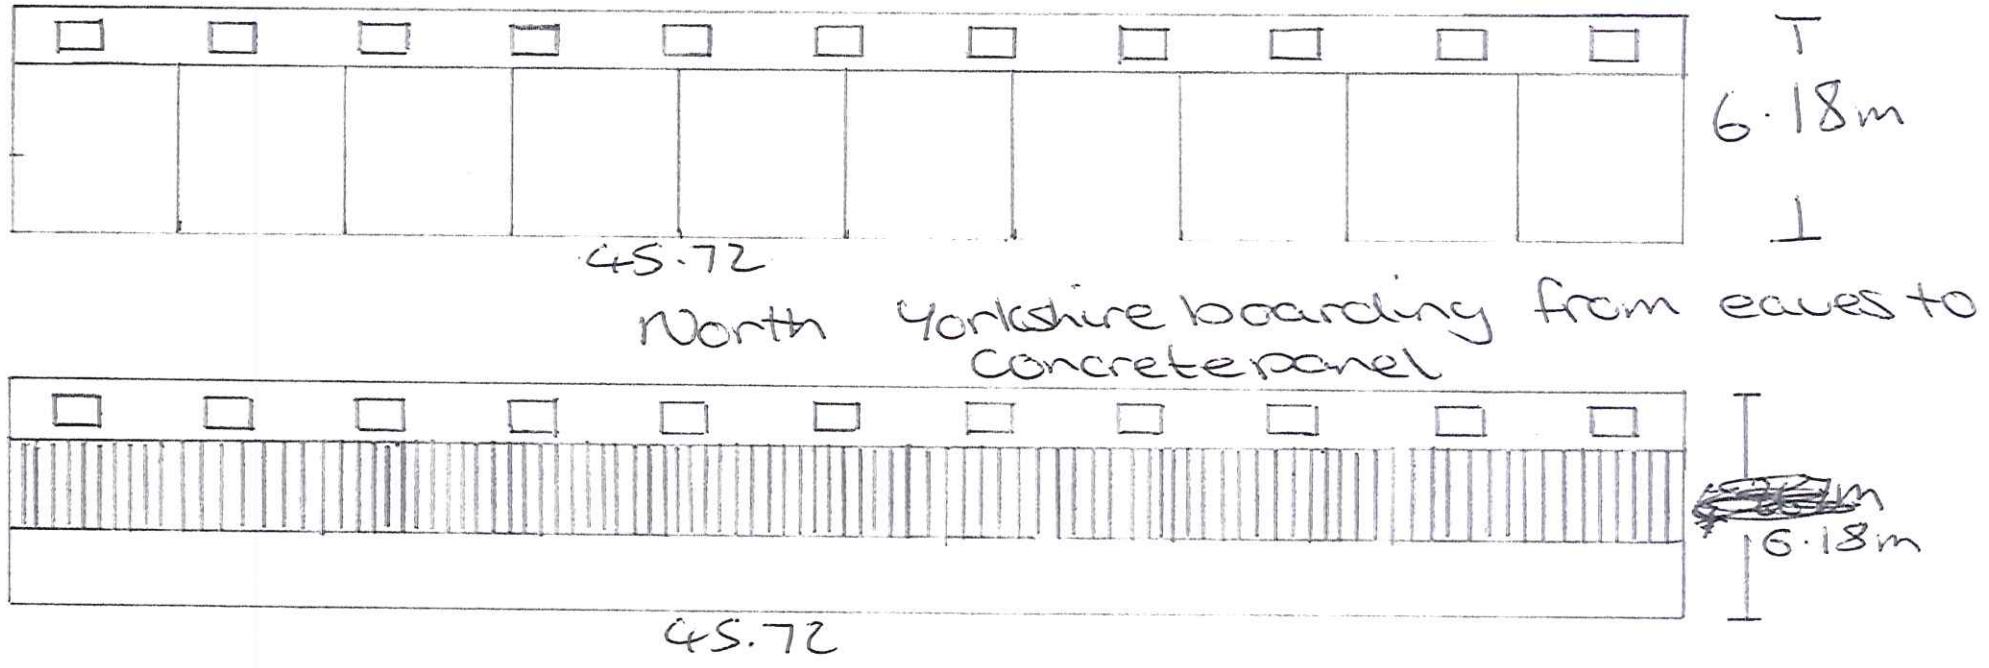

Scale 1:200

NYMNP

12 AUG 2011

Ariel view

Scale 1:200

The roof lighting will be replacated in each bay of the shed identical to the bay shown.

45.72m

12.192  
m