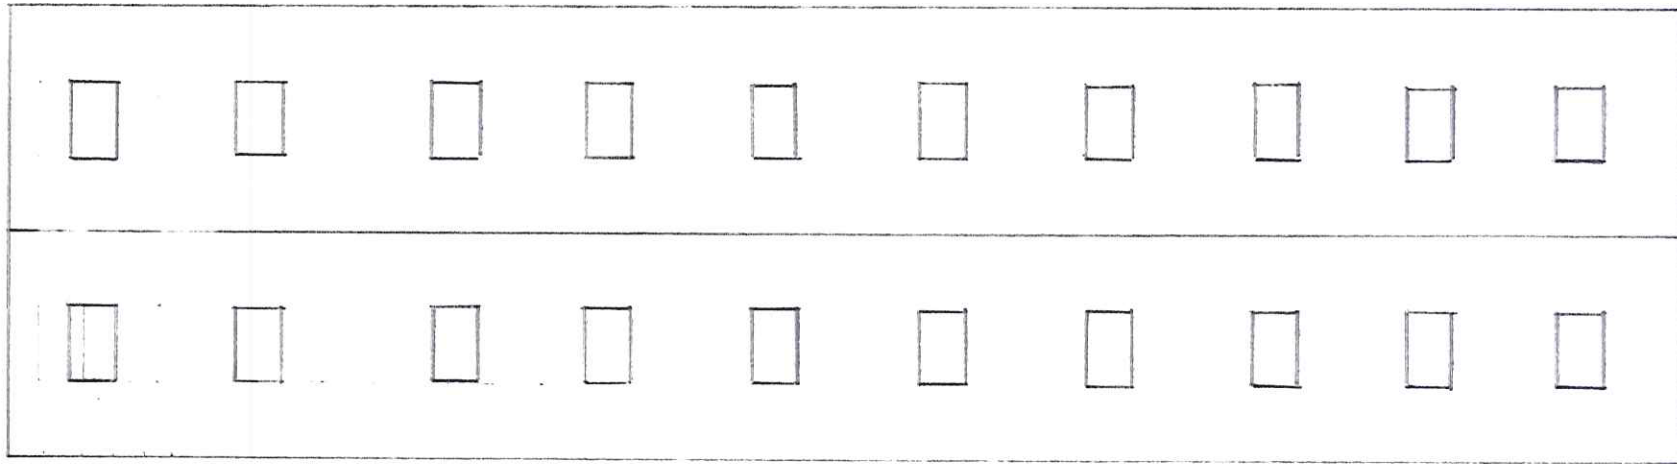

Scale 1:200

NYMNP

12 AUG 2011

Ariel view

Scale 1:200

The roof lighting will be replacated in each bay of the shed identical to the bay shown.

45.72m

12.192  
m